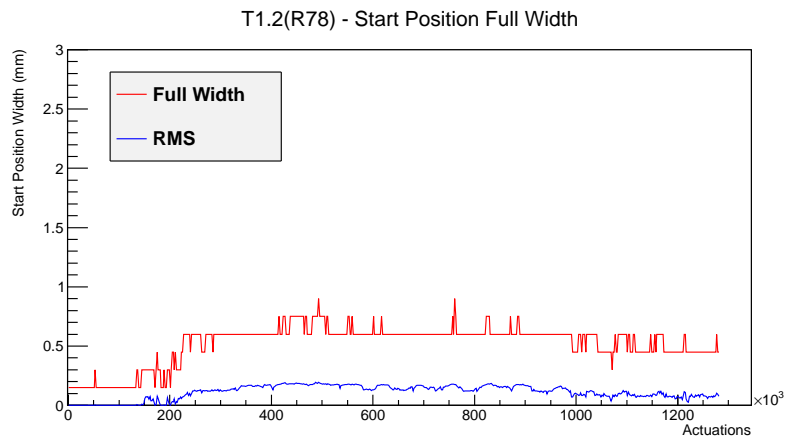

Target Performance Report - T1.2(R78)

Report Generated: April 4, 2012,

Last Actuation: 04/04/12 12:01:43

1 Operation Summary

	Last Shift	Total
Actuations:	67.3K	1282.5 K
Quadrature Count errors:	0	0
Fiber ADC errors:	0	0
BPS errors (during actuation):	0	1
(R78) Gaps > 3s & < 10s:	0	4
(R78) Gaps > 10s:	0	44
(R78) SP2 Corrections:	0	10
(R78) Capture Over/Under shoots:	0/0	33/0

2 Mechanical Performance

Starting position for the last 2000 actuations.

Starting position width over time.

Acceleration for the last 2000 actuations.

Acceleration over time. Normalised to a temperature 68C using the temperature data collected by the system.