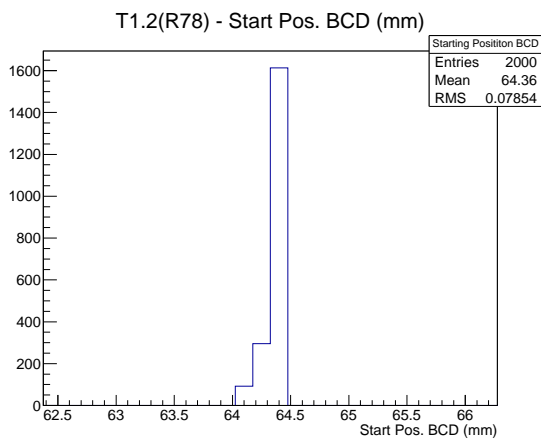

Target Performance Report - T1.2(R78)

Report Generated: April 4, 2012,

Last Actuation: 04/04/12 12:01:43

1 Operation Summary

	Last Shift	Total
Actuations:	67.3K	1282.5 K
Quadrature Count errors:	0	0
Fiber ADC errors:	0	0
BPS errors (during actuation):	0	1
(R78) Gaps > 3s & < 10s:	0	4
(R78) Gaps > 10s:	0	44
(R78) SP2 Corrections:	0	10
(R78) Capture Over/Under shoots:	0/0	33/0

2 Mechanical Performance

Starting position for the last 2000 actuations.

Starting position width over time.

Acceleration for the last 2000 actuations.

Acceleration over time. Normalised to a temperature 68C using the temperature data collected by the system.