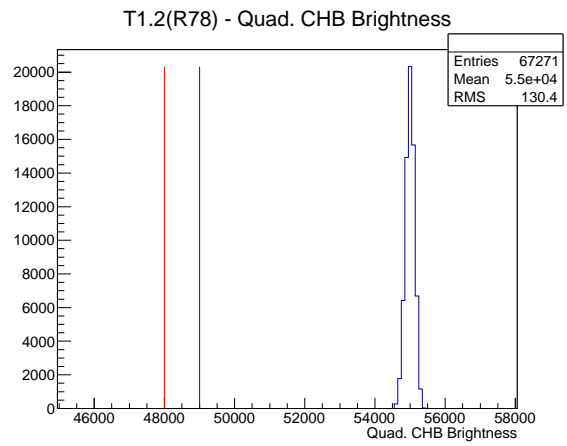

Target Performance Report - T1.2(R78)

Report Generated: April 4, 2012,

Last Actuation: 04/04/12 12:01:43

1 Operation Summary

	Last Shift	Total
Actuations:	67.3K	1282.5 K
Quadrature Count errors:	0	0
Fiber ADC errors:	0	0
BPS errors (during actuation):	0	1
(R78) Gaps > 3s & < 10s:	0	4
(R78) Gaps > 10s:	0	44
(R78) SP2 Corrections:	0	10
(R78) Capture Over/Under shoots:	0/0	33/0

2 Mechanical Performance

Starting position for the last 2000 actuations.

Starting position width over time.

Acceleration for the last 2000 actuations.

Acceleration over time. Normalised to a temperature 68C using the temperature data collected by the system.

3 Optical Performance

4 BPS Check