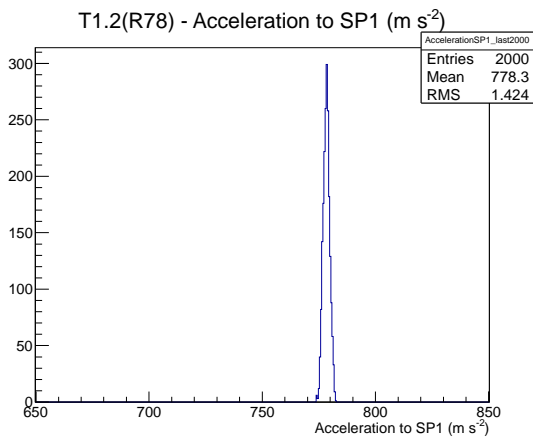

Target Performance Report - T1.2(R78)

Report Generated: April 4, 2012,

Last Actuation: 04/04/12 12:01:43

1 Operation Summary

	Last Shift	Total
Actuations:	67.3K	1282.5 K
Quadrature Count errors:	0	0
Fiber ADC errors:	0	0
BPS errors (during actuation):	0	1
(R78) Gaps > 3s & < 10s:	0	4
(R78) Gaps > 10s:	0	44
(R78) SP2 Corrections:	0	10
(R78) Capture Over/Under shoots:	0/0	33/0

2 Mechanical Performance

Starting position for the last 2000 actuations.

Starting position width over time.

Acceleration for the last 2000 actuations.

Acceleration over time. Normalised to a temperature 68C using the temperature data collected by the system.