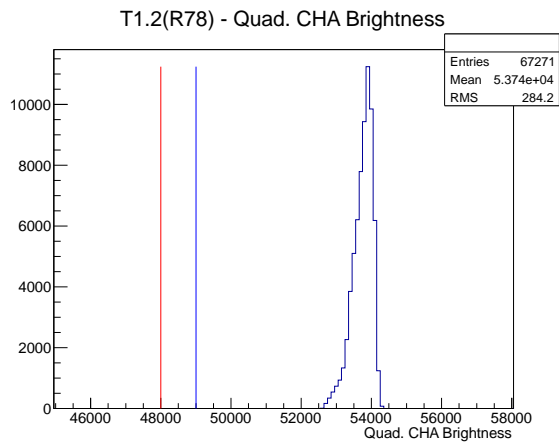

Target Performance Report - T1.2(R78)

Report Generated: April 4, 2012,

Last Actuation: 04/04/12 12:01:43

1 Operation Summary

	Last Shift	Total
Actuations:	67.3K	1282.5 K
Quadrature Count errors:	0	0
Fiber ADC errors:	0	0
BPS errors (during actuation):	0	1
(R78) Gaps > 3s & < 10s:	0	4
(R78) Gaps > 10s:	0	44
(R78) SP2 Corrections:	0	10
(R78) Capture Over/Under shoots:	0/0	33/0

2 Mechanical Performance

Starting position for the last 2000 actuations.

Starting position width over time.

Acceleration for the last 2000 actuations.

Acceleration over time. Normalised to a temperature 68C using the temperature data collected by the system.

3 Optical Performance

4 BPS Check