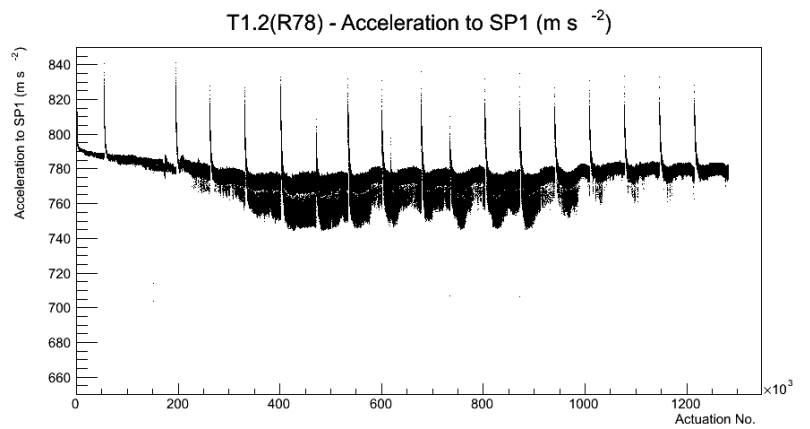

Target Performance Report - T1.2(R78)

Report Generated: April 4, 2012,

Last Actuation: 04/04/12 12:01:43

1 Operation Summary

	Last Shift	Total
Actuations:	67.3K	1282.5 K
Quadrature Count errors:	0	0
Fiber ADC errors:	0	0
BPS errors (during actuation):	0	1
(R78) Gaps > 3s & < 10s:	0	4
(R78) Gaps > 10s:	0	44
(R78) SP2 Corrections:	0	10
(R78) Capture Over/Under shoots:	0/0	33/0

2 Mechanical Performance

Starting position for the last 2000 actuations.

Starting position width over time.

Acceleration for the last 2000 actuations.

Acceleration over time. Normalised to a temperature 68C using the temperature data collected by the system.

3 Optical Performance

4 BPS Check