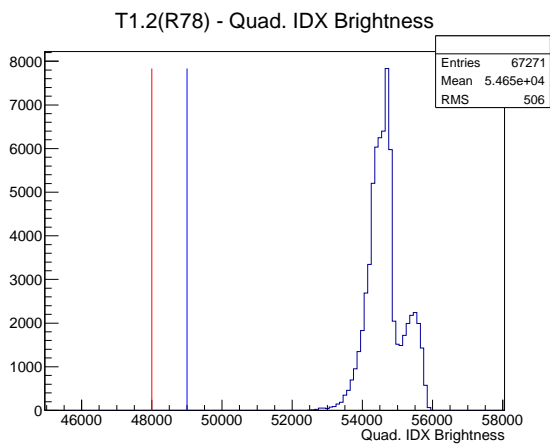

Target Performance Report - T1.2(R78)

Report Generated: April 4, 2012,

Last Actuation: 04/04/12 12:01:43

1 Operation Summary

	Last Shift	Total
Actuations:	67.3K	1282.5 K
Quadrature Count errors:	0	0
Fiber ADC errors:	0	0
BPS errors (during actuation):	0	1
(R78) Gaps > 3s & < 10s:	0	4
(R78) Gaps > 10s:	0	44
(R78) SP2 Corrections:	0	10
(R78) Capture Over/Under shoots:	0/0	33/0

2 Mechanical Performance

Starting position for the last 2000 actuations.

Starting position width over time.

Acceleration for the last 2000 actuations.

Acceleration over time. Normalised to a temperature 68C using the temperature data collected by the system.

3 Optical Performance

4 BPS Check