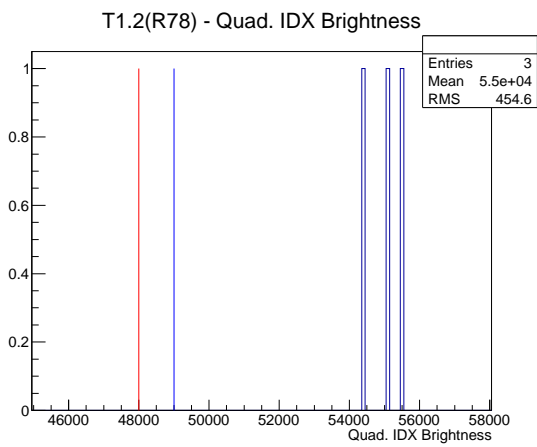

Target Performance Report - T1.2(R78)

Report Generated: April 3, 2012,

Last Actuation: 02/04/12 12:08:56

1 Operation Summary

	Last Shift	Total
Actuations:	0.0K	1146.6 K
Quadrature Count errors:	0	0
Fiber ADC errors:	0	0
BPS errors (during actuation):	0	1
(R78) Gaps > 3s & < 10s:	0	4
(R78) Gaps > 10s:	0	40
(R78) SP2 Corrections:	0	10
(R78) Capture Over/Under shoots:	0/0	33/0

2 Mechanical Performance

Starting position for the last 2000 actuations.

Starting position width over time.

Acceleration for the last 2000 actuations.

Acceleration over time. Normalised to a temperature 68C using the temperature data collected by the system.

3 Optical Performance

4 BPS Check