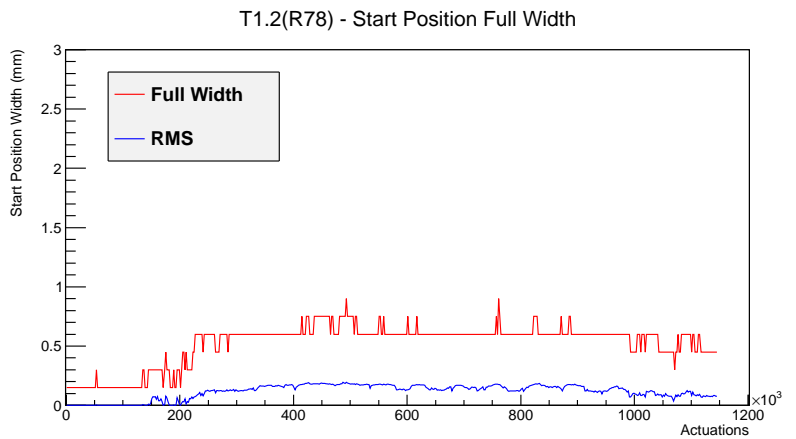

Target Performance Report - T1.2(R78)

Report Generated: April 3, 2012,

Last Actuation: 02/04/12 12:08:56

1 Operation Summary

	Last Shift	Total
Actuations:	0.0K	1146.6 K
Quadrature Count errors:	0	0
Fiber ADC errors:	0	0
BPS errors (during actuation):	0	1
(R78) Gaps > 3s & < 10s:	0	4
(R78) Gaps > 10s:	0	40
(R78) SP2 Corrections:	0	10
(R78) Capture Over/Under shoots:	0/0	33/0

2 Mechanical Performance

Starting position for the last 2000 actuations.

Starting position width over time.

Acceleration for the last 2000 actuations.

Acceleration over time. Normalised to a temperature 68C using the temperature data collected by the system.