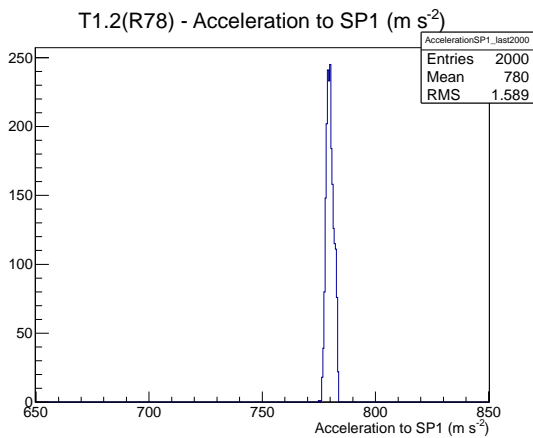

Target Performance Report - T1.2(R78)

Report Generated: April 3, 2012,

Last Actuation: 02/04/12 12:08:56

1 Operation Summary

	Last Shift	Total
Actuations:	0.0K	1146.6 K
Quadrature Count errors:	0	0
Fiber ADC errors:	0	0
BPS errors (during actuation):	0	1
(R78) Gaps > 3s & < 10s:	0	4
(R78) Gaps > 10s:	0	40
(R78) SP2 Corrections:	0	10
(R78) Capture Over/Under shoots:	0/0	33/0

2 Mechanical Performance

Starting position for the last 2000 actuations.

Starting position width over time.

Acceleration for the last 2000 actuations.

Acceleration over time. Normalised to a temperature 68C using the temperature data collected by the system.