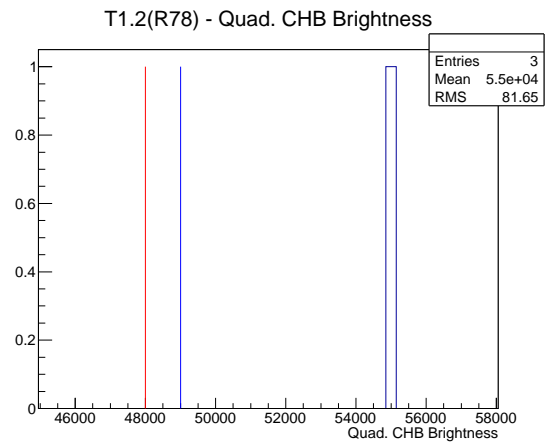

Target Performance Report - T1.2(R78)

Report Generated: April 3, 2012,

Last Actuation: 02/04/12 12:08:56

1 Operation Summary

	Last Shift	Total
Actuations:	0.0K	1146.6 K
Quadrature Count errors:	0	0
Fiber ADC errors:	0	0
BPS errors (during actuation):	0	1
(R78) Gaps > 3s & < 10s:	0	4
(R78) Gaps > 10s:	0	40
(R78) SP2 Corrections:	0	10
(R78) Capture Over/Under shoots:	0/0	33/0

2 Mechanical Performance

Starting position for the last 2000 actuations.

Starting position width over time.

Acceleration for the last 2000 actuations.

Acceleration over time. Normalised to a temperature 68C using the temperature data collected by the system.

3 Optical Performance

4 BPS Check