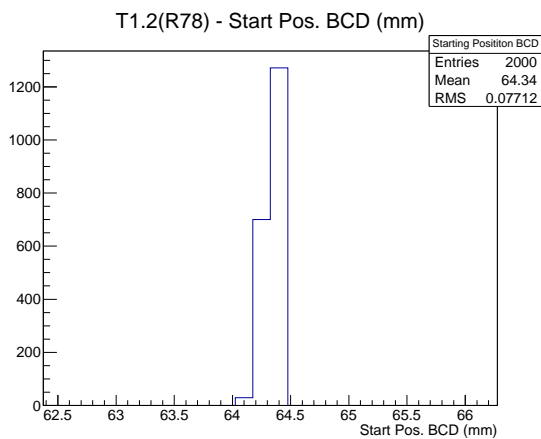

Target Performance Report - T1.2(R78)

Report Generated: April 3, 2012,

Last Actuation: 02/04/12 12:08:56

1 Operation Summary

	Last Shift	Total
Actuations:	0.0K	1146.6 K
Quadrature Count errors:	0	0
Fiber ADC errors:	0	0
BPS errors (during actuation):	0	1
(R78) Gaps > 3s & < 10s:	0	4
(R78) Gaps > 10s:	0	40
(R78) SP2 Corrections:	0	10
(R78) Capture Over/Under shoots:	0/0	33/0

2 Mechanical Performance

Starting position for the last 2000 actuations.

Starting position width over time.

Acceleration for the last 2000 actuations.

Acceleration over time. Normalised to a temperature 68C using the temperature data collected by the system.