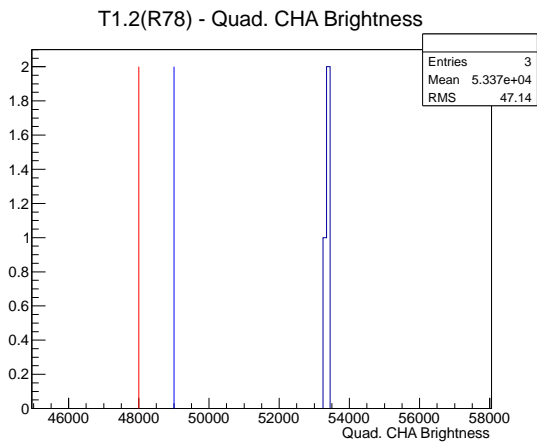

Target Performance Report - T1.2(R78)

Report Generated: April 3, 2012,

Last Actuation: 02/04/12 12:08:56

1 Operation Summary

	Last Shift	Total
Actuations:	0.0K	1146.6 K
Quadrature Count errors:	0	0
Fiber ADC errors:	0	0
BPS errors (during actuation):	0	1
(R78) Gaps > 3s & < 10s:	0	4
(R78) Gaps > 10s:	0	40
(R78) SP2 Corrections:	0	10
(R78) Capture Over/Under shoots:	0/0	33/0

2 Mechanical Performance

Starting position for the last 2000 actuations.

Starting position width over time.

Acceleration for the last 2000 actuations.

Acceleration over time. Normalised to a temperature 68C using the temperature data collected by the system.

3 Optical Performance

4 BPS Check