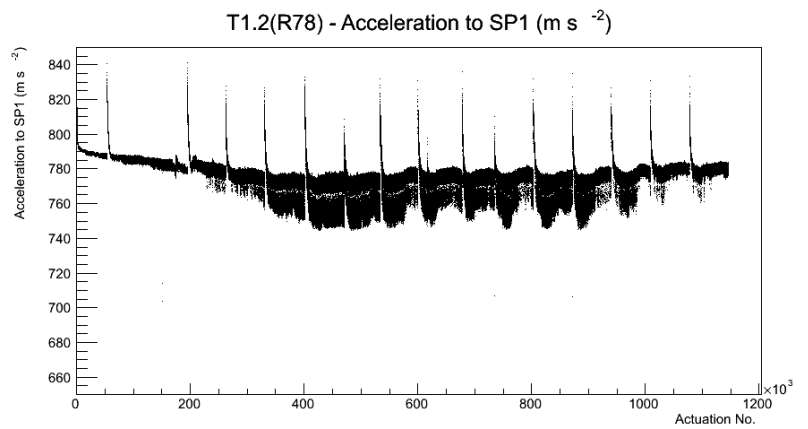

2 Mechanical Performance

Starting position for the last 2000 actuations.

Starting position width over time.

Acceleration for the last 2000 actuations.

Acceleration over time. Normalised to a temperature 68C using the temperature data collected by the system.

3 Optical Performance

4 BPS Check