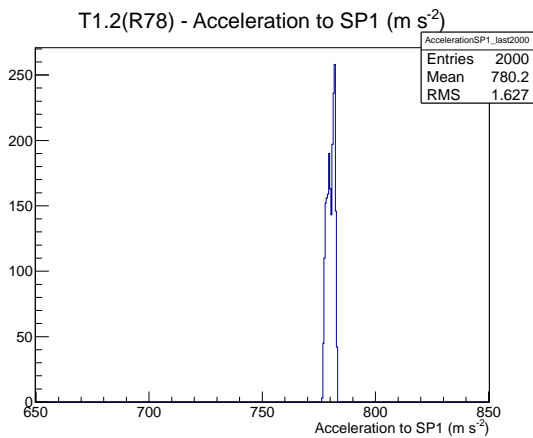

Target Performance Report - T1.2(R78)

Report Generated: April 1, 2012,

Last Actuation: 01/04/12 12:00:00

1 Operation Summary

	Last Shift	Total
Actuations:	68.9K	1077.4 K
Quadrature Count errors:	0	0
Fiber ADC errors:	0	0
BPS errors (during actuation):	0	1
(R78) Gaps > 3s & < 10s:	0	4
(R78) Gaps > 10s:	0	38
(R78) SP2 Corrections:	0	10
(R78) Capture Over/Under shoots:	0/0	33/0

2 Mechanical Performance

Starting position for the last 2000 actuations.

Starting position width over time.

Acceleration for the last 2000 actuations.

Acceleration over time. Normalised to a temperature 68C using the temperature data collected by the system.