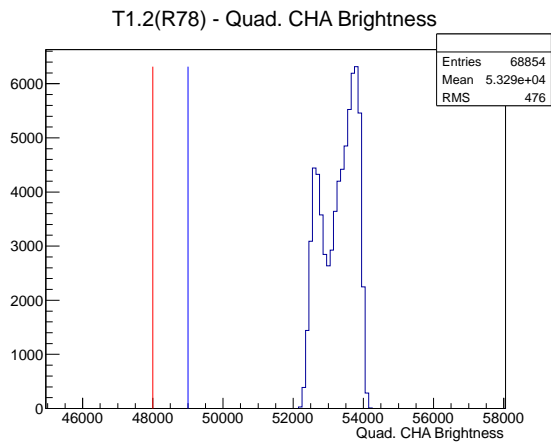

Target Performance Report - T1.2(R78)

Report Generated: April 1, 2012,

Last Actuation: 01/04/12 12:00:00

1 Operation Summary

	Last Shift	Total
Actuations:	68.9K	1077.4 K
Quadrature Count errors:	0	0
Fiber ADC errors:	0	0
BPS errors (during actuation):	0	1
(R78) Gaps > 3s & < 10s:	0	4
(R78) Gaps > 10s:	0	38
(R78) SP2 Corrections:	0	10
(R78) Capture Over/Under shoots:	0/0	33/0

2 Mechanical Performance

Starting position for the last 2000 actuations.

Starting position width over time.

Acceleration for the last 2000 actuations.

Acceleration over time. Normalised to a temperature 68C using the temperature data collected by the system.

3 Optical Performance

4 BPS Check