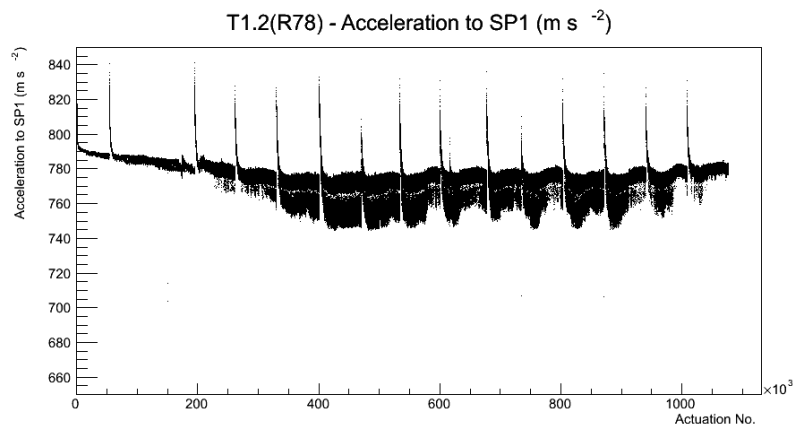

Target Performance Report - T1.2(R78)

Report Generated: April 1, 2012,

Last Actuation: 01/04/12 12:00:00

1 Operation Summary

	Last Shift	Total
Actuations:	68.9K	1077.4 K
Quadrature Count errors:	0	0
Fiber ADC errors:	0	0
BPS errors (during actuation):	0	1
(R78) Gaps > 3s & < 10s:	0	4
(R78) Gaps > 10s:	0	38
(R78) SP2 Corrections:	0	10
(R78) Capture Over/Under shoots:	0/0	33/0

2 Mechanical Performance

Starting position for the last 2000 actuations.

Starting position width over time.

Acceleration for the last 2000 actuations.

Acceleration over time. Normalised to a temperature 68C using the temperature data collected by the system.

3 Optical Performance

4 BPS Check