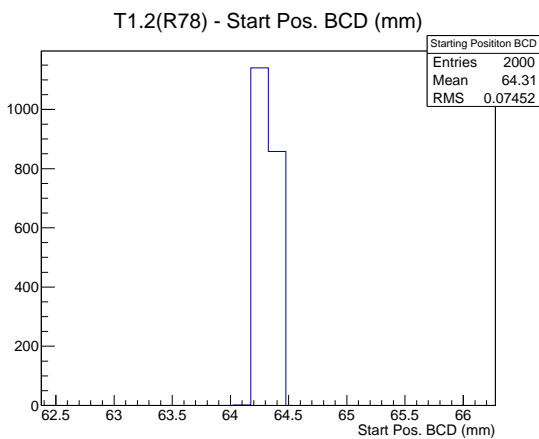

Target Performance Report - T1.2(R78)

Report Generated: April 1, 2012,

Last Actuation: 01/04/12 12:00:00

1 Operation Summary

	Last Shift	Total
Actuations:	68.9K	1077.4 K
Quadrature Count errors:	0	0
Fiber ADC errors:	0	0
BPS errors (during actuation):	0	1
(R78) Gaps > 3s & < 10s:	0	4
(R78) Gaps > 10s:	0	38
(R78) SP2 Corrections:	0	10
(R78) Capture Over/Under shoots:	0/0	33/0

2 Mechanical Performance

Starting position for the last 2000 actuations.

Starting position width over time.

Acceleration for the last 2000 actuations.

Acceleration over time. Normalised to a temperature 68C using the temperature data collected by the system.