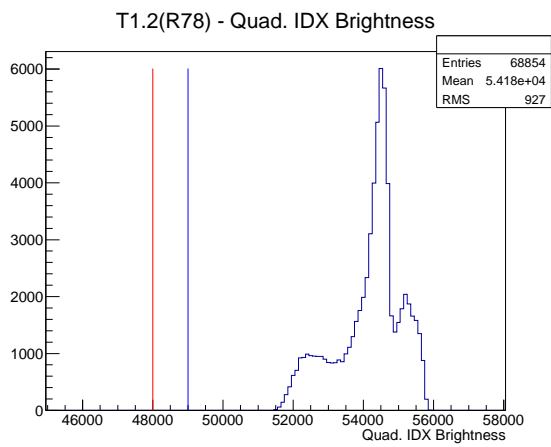

Target Performance Report - T1.2(R78)

Report Generated: April 1, 2012,

Last Actuation: 01/04/12 12:00:00

1 Operation Summary

	Last Shift	Total
Actuations:	68.9K	1077.4 K
Quadrature Count errors:	0	0
Fiber ADC errors:	0	0
BPS errors (during actuation):	0	1
(R78) Gaps > 3s & < 10s:	0	4
(R78) Gaps > 10s:	0	38
(R78) SP2 Corrections:	0	10
(R78) Capture Over/Under shoots:	0/0	33/0

2 Mechanical Performance

Starting position for the last 2000 actuations.

Starting position width over time.

Acceleration for the last 2000 actuations.

Acceleration over time. Normalised to a temperature 68C using the temperature data collected by the system.

3 Optical Performance

4 BPS Check