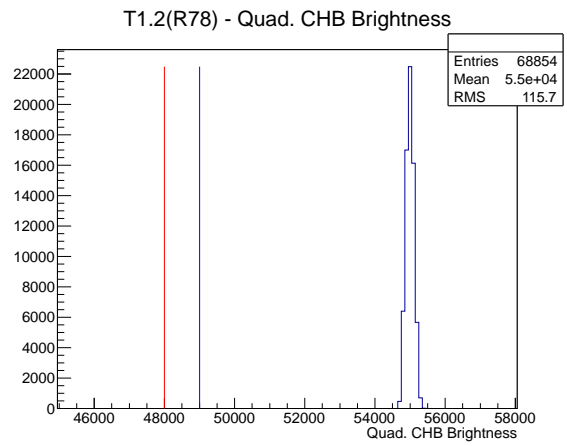

Target Performance Report - T1.2(R78)

Report Generated: April 1, 2012,

Last Actuation: 01/04/12 12:00:00

1 Operation Summary

	Last Shift	Total
Actuations:	68.9K	1077.4 K
Quadrature Count errors:	0	0
Fiber ADC errors:	0	0
BPS errors (during actuation):	0	1
(R78) Gaps > 3s & < 10s:	0	4
(R78) Gaps > 10s:	0	38
(R78) SP2 Corrections:	0	10
(R78) Capture Over/Under shoots:	0/0	33/0

2 Mechanical Performance

Starting position for the last 2000 actuations.

Starting position width over time.

Acceleration for the last 2000 actuations.

Acceleration over time. Normalised to a temperature 68C using the temperature data collected by the system.

3 Optical Performance

4 BPS Check