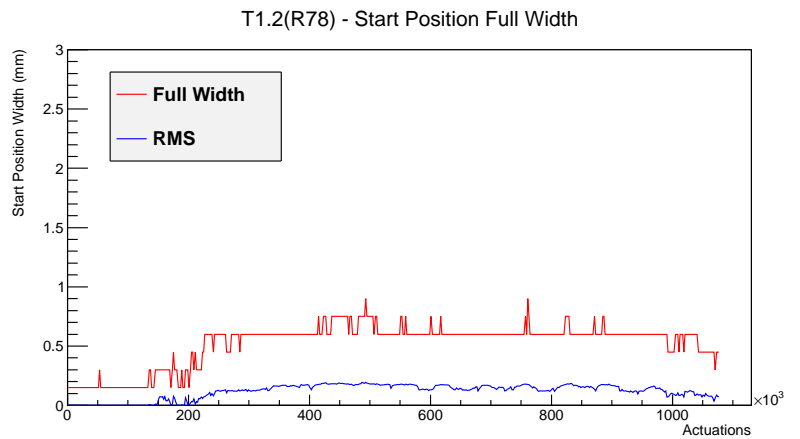

Target Performance Report - T1.2(R78)

Report Generated: April 1, 2012,

Last Actuation: 01/04/12 12:00:00

1 Operation Summary

	Last Shift	Total
Actuations:	68.9K	1077.4 K
Quadrature Count errors:	0	0
Fiber ADC errors:	0	0
BPS errors (during actuation):	0	1
(R78) Gaps > 3s & < 10s:	0	4
(R78) Gaps > 10s:	0	38
(R78) SP2 Corrections:	0	10
(R78) Capture Over/Under shoots:	0/0	33/0

2 Mechanical Performance

Starting position for the last 2000 actuations.

Starting position width over time.

Acceleration for the last 2000 actuations.

Acceleration over time. Normalised to a temperature 68C using the temperature data collected by the system.