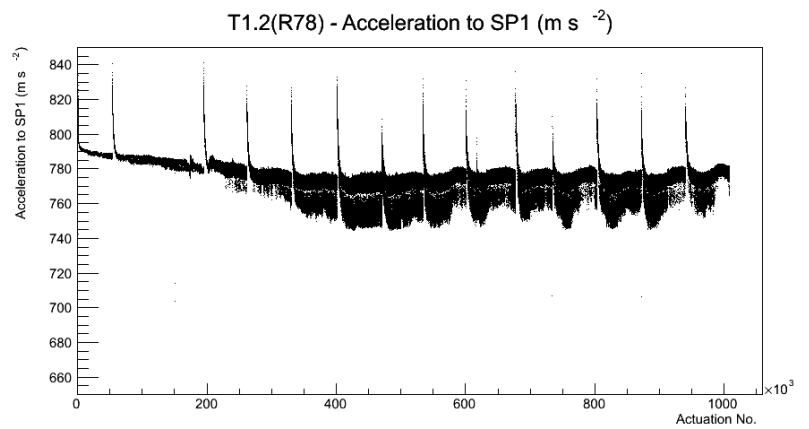

Target Performance Report - T1.2(R78)

Report Generated: March 31, 2012,

Last Actuation: 31/03/12 11:54:56

1 Operation Summary

	Last Shift	Total
Actuations:	68.3K	1008.5 K
Quadrature Count errors:	0	0
Fiber ADC errors:	0	0
BPS errors (during actuation):	0	1
(R78) Gaps > 3s & < 10s:	0	4
(R78) Gaps > 10s:	2	36
(R78) SP2 Corrections:	0	10
(R78) Capture Over/Under shoots:	0/0	33/0

2 Mechanical Performance

Starting position for the last 2000 actuations. Starting position width over time.

Acceleration for the last 2000 actuations.

Acceleration over time. Normalised to a temperature 68C using the temperature data collected by the system.