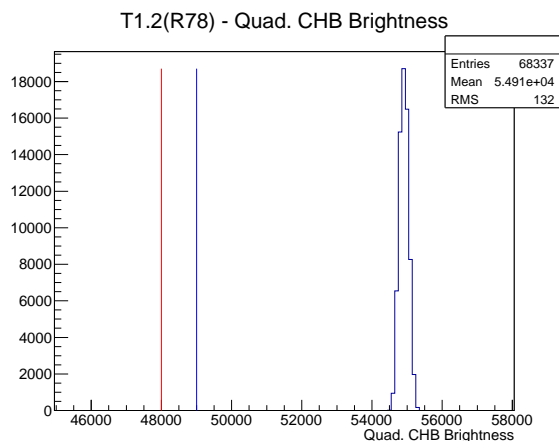

Target Performance Report - T1.2(R78)

Report Generated: March 31, 2012,

Last Actuation: 31/03/12 11:54:56

1 Operation Summary

	Last Shift	Total
Actuations:	68.3K	1008.5 K
Quadrature Count errors:	0	0
Fiber ADC errors:	0	0
BPS errors (during actuation):	0	1
(R78) Gaps > 3s & < 10s:	0	4
(R78) Gaps > 10s:	2	36
(R78) SP2 Corrections:	0	10
(R78) Capture Over/Under shoots:	0/0	33/0

2 Mechanical Performance

Starting position for the last 2000 actuations. Starting position width over time.

Acceleration for the last 2000 actuations.

Acceleration over time. Normalised to a temperature 68C using the temperature data collected by the system.

3 Optical Performance

4 BPS Check