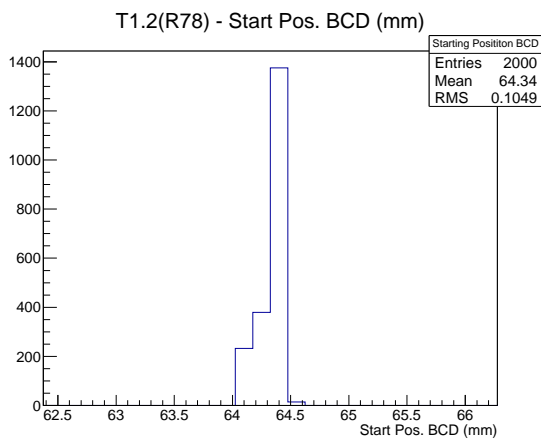

Target Performance Report - T1.2(R78)

Report Generated: March 31, 2012,

Last Actuation: 31/03/12 11:54:56

1 Operation Summary

	Last Shift	Total
Actuations:	68.3K	1008.5 K
Quadrature Count errors:	0	0
Fiber ADC errors:	0	0
BPS errors (during actuation):	0	1
(R78) Gaps > 3s & < 10s:	0	4
(R78) Gaps > 10s:	2	36
(R78) SP2 Corrections:	0	10
(R78) Capture Over/Under shoots:	0/0	33/0

2 Mechanical Performance

Starting position for the last 2000 actuations. Starting position width over time.

Acceleration for the last 2000 actuations.

Acceleration over time. Normalised to a temperature 68C using the temperature data collected by the system.