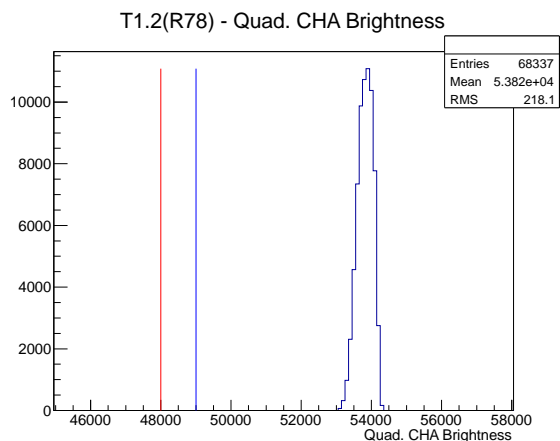

Target Performance Report - T1.2(R78)

Report Generated: March 31, 2012,

Last Actuation: 31/03/12 11:54:56

1 Operation Summary

	Last Shift	Total
Actuations:	68.3K	1008.5 K
Quadrature Count errors:	0	0
Fiber ADC errors:	0	0
BPS errors (during actuation):	0	1
(R78) Gaps > 3s & < 10s:	0	4
(R78) Gaps > 10s:	2	36
(R78) SP2 Corrections:	0	10
(R78) Capture Over/Under shoots:	0/0	33/0

2 Mechanical Performance

Starting position for the last 2000 actuations. Starting position width over time.

Acceleration for the last 2000 actuations.

Acceleration over time. Normalised to a temperature 68C using the temperature data collected by the system.

3 Optical Performance

4 BPS Check