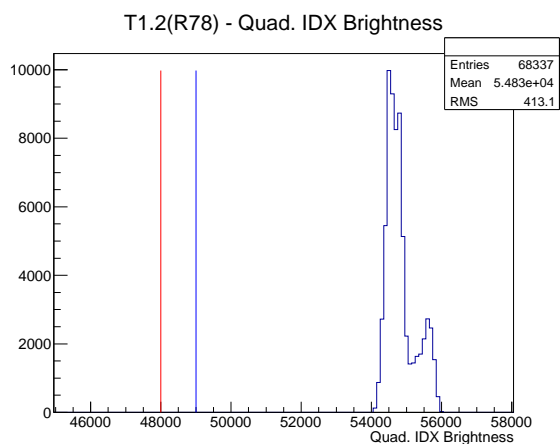

Target Performance Report - T1.2(R78)

Report Generated: March 31, 2012,

Last Actuation: 31/03/12 11:54:56

1 Operation Summary

	Last Shift	Total
Actuations:	68.3K	1008.5 K
Quadrature Count errors:	0	0
Fiber ADC errors:	0	0
BPS errors (during actuation):	0	1
(R78) Gaps > 3s & < 10s:	0	4
(R78) Gaps > 10s:	2	36
(R78) SP2 Corrections:	0	10
(R78) Capture Over/Under shoots:	0/0	33/0

2 Mechanical Performance

Starting position for the last 2000 actuations. Starting position width over time.

Acceleration for the last 2000 actuations.

Acceleration over time. Normalised to a temperature 68C using the temperature data collected by the system.

3 Optical Performance

4 BPS Check