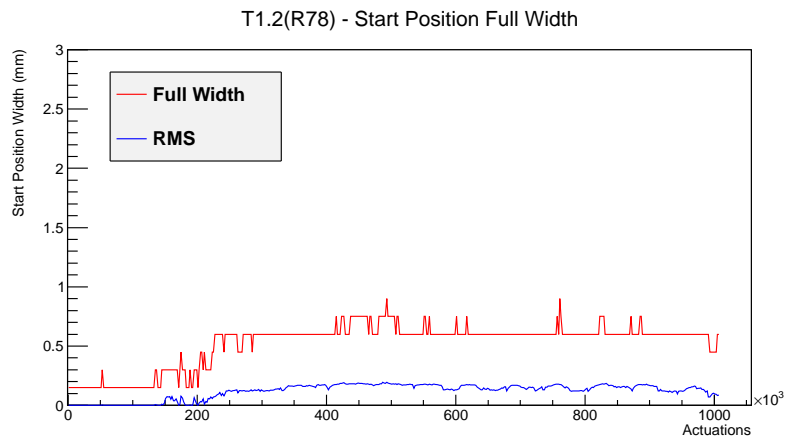

Target Performance Report - T1.2(R78)

Report Generated: March 31, 2012,

Last Actuation: 31/03/12 11:54:56

1 Operation Summary

	Last Shift	Total
Actuations:	68.3K	1008.5 K
Quadrature Count errors:	0	0
Fiber ADC errors:	0	0
BPS errors (during actuation):	0	1
(R78) Gaps > 3s & < 10s:	0	4
(R78) Gaps > 10s:	2	36
(R78) SP2 Corrections:	0	10
(R78) Capture Over/Under shoots:	0/0	33/0

2 Mechanical Performance

Starting position for the last 2000 actuations. Starting position width over time.

Acceleration for the last 2000 actuations.

Acceleration over time. Normalised to a temperature 68C using the temperature data collected by the system.