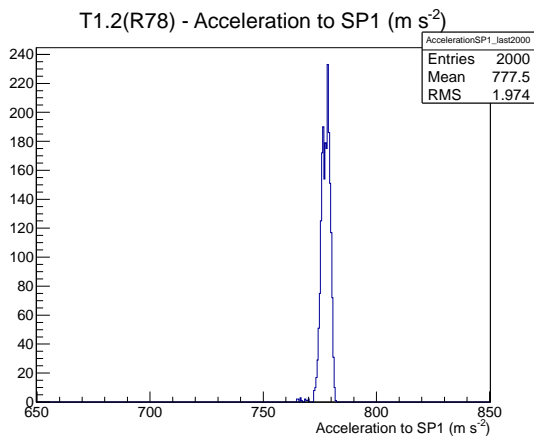

Target Performance Report - T1.2(R78)

Report Generated: March 31, 2012,

Last Actuation: 31/03/12 11:54:56

1 Operation Summary

	Last Shift	Total
Actuations:	68.3K	1008.5 K
Quadrature Count errors:	0	0
Fiber ADC errors:	0	0
BPS errors (during actuation):	0	1
(R78) Gaps > 3s & < 10s:	0	4
(R78) Gaps > 10s:	2	36
(R78) SP2 Corrections:	0	10
(R78) Capture Over/Under shoots:	0/0	33/0

2 Mechanical Performance

Starting position for the last 2000 actuations. Starting position width over time.

Acceleration for the last 2000 actuations.

Acceleration over time. Normalised to a temperature 68C using the temperature data collected by the system.