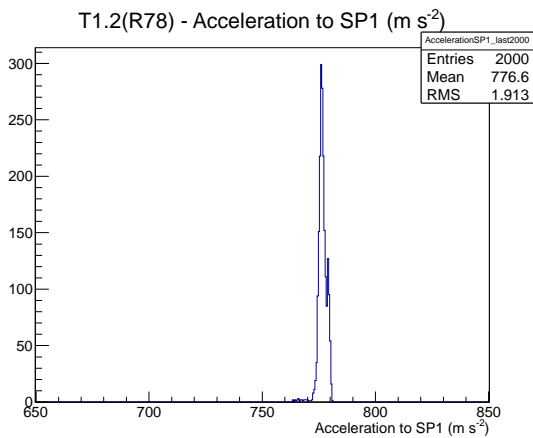

Target Performance Report - T1.2(R78)

Report Generated: March 30, 2012,

Last Actuation: 30/03/12 11:59:39

1 Operation Summary

	Last Shift	Total
Actuations:	68.5K	940.2 K
Quadrature Count errors:	0	0
Fiber ADC errors:	0	0
BPS errors (during actuation):	0	1
(R78) Gaps > 3s & < 10s:	0	4
(R78) Gaps > 10s:	2	34
(R78) SP2 Corrections:	0	10
(R78) Capture Over/Under shoots:	0/0	33/0

2 Mechanical Performance

Starting position for the last 2000 actuations.

Starting position width over time.

Acceleration for the last 2000 actuations.

Acceleration over time. Normalised to a temperature 68C using the temperature data collected by the system.