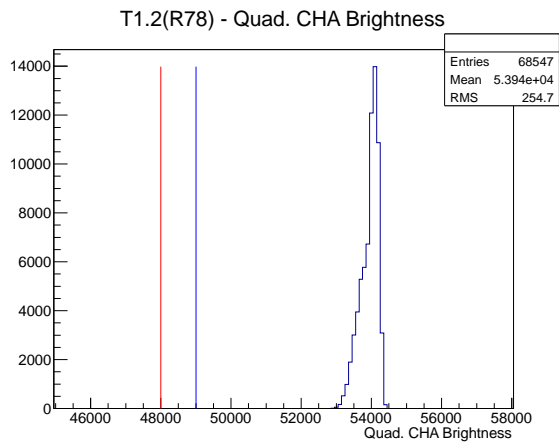

Target Performance Report - T1.2(R78)

Report Generated: March 30, 2012,

Last Actuation: 30/03/12 11:59:39

1 Operation Summary

	Last Shift	Total
Actuations:	68.5K	940.2 K
Quadrature Count errors:	0	0
Fiber ADC errors:	0	0
BPS errors (during actuation):	0	1
(R78) Gaps > 3s & < 10s:	0	4
(R78) Gaps > 10s:	2	34
(R78) SP2 Corrections:	0	10
(R78) Capture Over/Under shoots:	0/0	33/0

2 Mechanical Performance

Starting position for the last 2000 actuations.

Starting position width over time.

Acceleration for the last 2000 actuations.

Acceleration over time. Normalised to a temperature 68C using the temperature data collected by the system.

3 Optical Performance

4 BPS Check