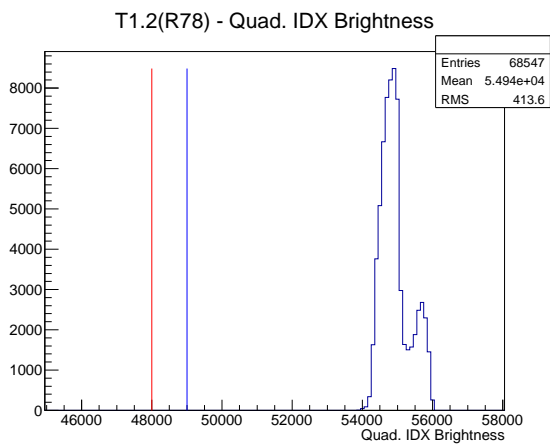

Target Performance Report - T1.2(R78)

Report Generated: March 30, 2012,

Last Actuation: 30/03/12 11:59:39

1 Operation Summary

	Last Shift	Total
Actuations:	68.5K	940.2 K
Quadrature Count errors:	0	0
Fiber ADC errors:	0	0
BPS errors (during actuation):	0	1
(R78) Gaps > 3s & < 10s:	0	4
(R78) Gaps > 10s:	2	34
(R78) SP2 Corrections:	0	10
(R78) Capture Over/Under shoots:	0/0	33/0

2 Mechanical Performance

Starting position for the last 2000 actuations.

Starting position width over time.

Acceleration for the last 2000 actuations.

Acceleration over time. Normalised to a temperature 68C using the temperature data collected by the system.

3 Optical Performance

4 BPS Check