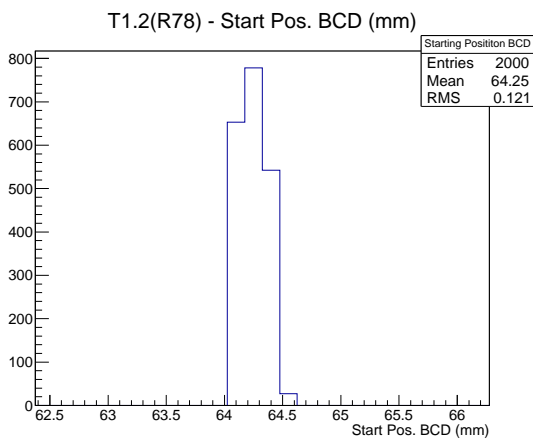

Target Performance Report - T1.2(R78)

Report Generated: March 30, 2012,

Last Actuation: 30/03/12 11:59:39

1 Operation Summary

	Last Shift	Total
Actuations:	68.5K	940.2 K
Quadrature Count errors:	0	0
Fiber ADC errors:	0	0
BPS errors (during actuation):	0	1
(R78) Gaps > 3s & < 10s:	0	4
(R78) Gaps > 10s:	2	34
(R78) SP2 Corrections:	0	10
(R78) Capture Over/Under shoots:	0/0	33/0

2 Mechanical Performance

Starting position for the last 2000 actuations.

Starting position width over time.

Acceleration for the last 2000 actuations.

Acceleration over time. Normalised to a temperature 68C using the temperature data collected by the system.

3 Optical Performance

4 BPS Check