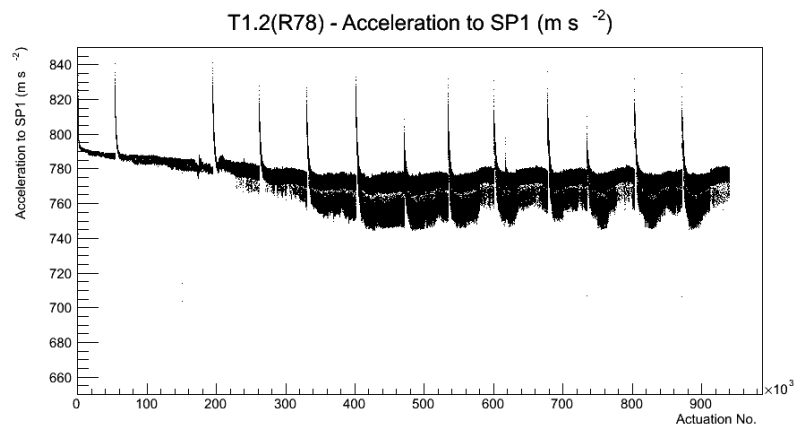

Target Performance Report - T1.2(R78)

Report Generated: March 30, 2012,

Last Actuation: 30/03/12 11:59:39

1 Operation Summary

	Last Shift	Total
Actuations:	68.5K	940.2 K
Quadrature Count errors:	0	0
Fiber ADC errors:	0	0
BPS errors (during actuation):	0	1
(R78) Gaps > 3s & < 10s:	0	4
(R78) Gaps > 10s:	2	34
(R78) SP2 Corrections:	0	10
(R78) Capture Over/Under shoots:	0/0	33/0

2 Mechanical Performance

Starting position for the last 2000 actuations.

Starting position width over time.

Acceleration for the last 2000 actuations.

Acceleration over time. Normalised to a temperature 68C using the temperature data collected by the system.

3 Optical Performance

4 BPS Check