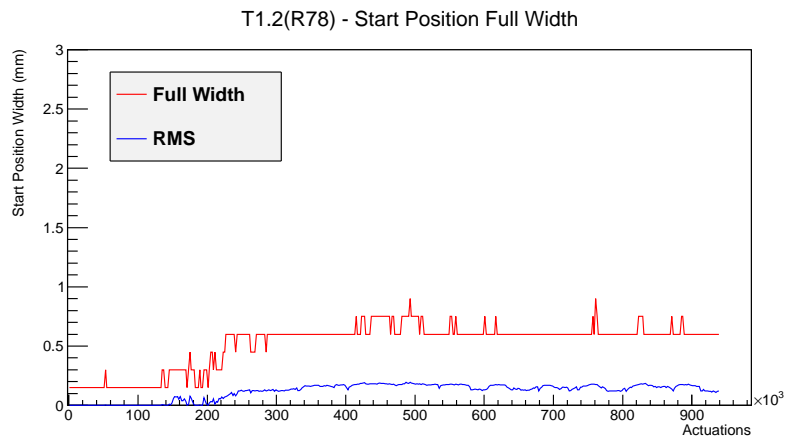

Target Performance Report - T1.2(R78)

Report Generated: March 30, 2012,

Last Actuation: 30/03/12 11:59:39

1 Operation Summary

	Last Shift	Total
Actuations:	68.5K	940.2 K
Quadrature Count errors:	0	0
Fiber ADC errors:	0	0
BPS errors (during actuation):	0	1
(R78) Gaps > 3s & < 10s:	0	4
(R78) Gaps > 10s:	2	34
(R78) SP2 Corrections:	0	10
(R78) Capture Over/Under shoots:	0/0	33/0

2 Mechanical Performance

Starting position for the last 2000 actuations.

Starting position width over time.

Acceleration for the last 2000 actuations.

Acceleration over time. Normalised to a temperature 68C using the temperature data collected by the system.