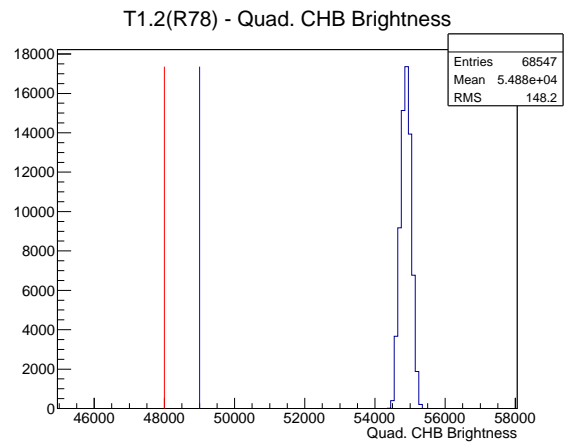

Target Performance Report - T1.2(R78)

Report Generated: March 30, 2012,

Last Actuation: 30/03/12 11:59:39

1 Operation Summary

	Last Shift	Total
Actuations:	68.5K	940.2 K
Quadrature Count errors:	0	0
Fiber ADC errors:	0	0
BPS errors (during actuation):	0	1
(R78) Gaps > 3s & < 10s:	0	4
(R78) Gaps > 10s:	2	34
(R78) SP2 Corrections:	0	10
(R78) Capture Over/Under shoots:	0/0	33/0

2 Mechanical Performance

Starting position for the last 2000 actuations.

Starting position width over time.

Acceleration for the last 2000 actuations.

Acceleration over time. Normalised to a temperature 68C using the temperature data collected by the system.

3 Optical Performance

4 BPS Check