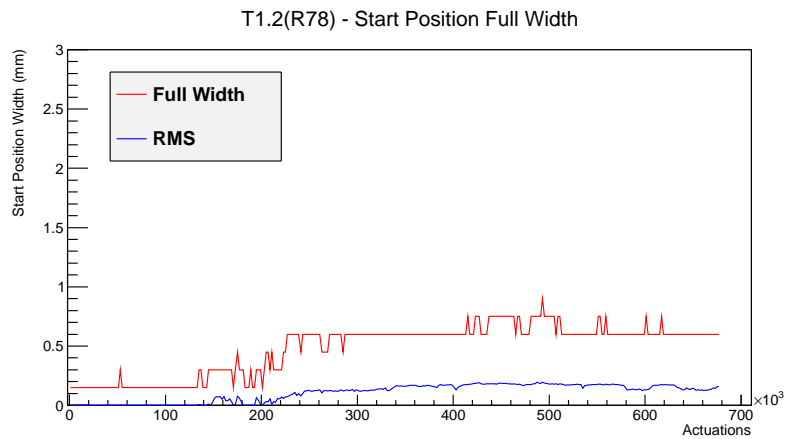

Target Performance Report - T1.2(R78)

Report Generated: March 26, 2012,

Last Actuation: 26/03/12 15:30:07

1 Operation Summary

	Last Shift	Total
Actuations:	77.2K	677.6 K
Quadrature Count errors:	0	0
Fiber ADC errors:	0	0
BPS errors (during actuation):	0	0
(R78) Gaps > 3s & < 10s:	2	4
(R78) Gaps > 10s:	4	24
(R78) SP2 Corrections:	0	8
(R78) Capture Over/Under shoots:	0/0	33/0

2 Mechanical Performance

Starting position for the last 2000 actuations.

Starting position width over time.

Acceleration for the last 2000 actuations.

Acceleration over time. Normalised to a temperature 68C using the temperature data collected by the system.