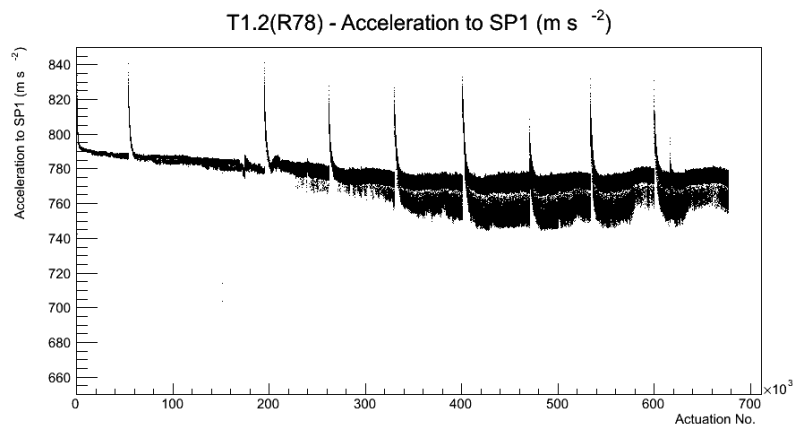

2 Mechanical Performance

Starting position for the last 2000 actuations.

Starting position width over time.

Acceleration for the last 2000 actuations.

Acceleration over time. Normalised to a temperature 68C using the temperature data collected by the system.

3 Optical Performance

4 BPS Check