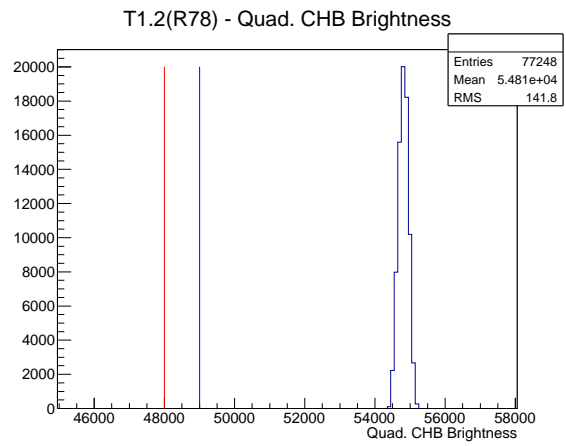

Target Performance Report - T1.2(R78)

Report Generated: March 26, 2012,

Last Actuation: 26/03/12 15:30:07

1 Operation Summary

	Last Shift	Total
Actuations:	77.2K	677.6 K
Quadrature Count errors:	0	0
Fiber ADC errors:	0	0
BPS errors (during actuation):	0	0
(R78) Gaps > 3s & < 10s:	2	4
(R78) Gaps > 10s:	4	24
(R78) SP2 Corrections:	0	8
(R78) Capture Over/Under shoots:	0/0	33/0

2 Mechanical Performance

Starting position for the last 2000 actuations.

Starting position width over time.

Acceleration for the last 2000 actuations.

Acceleration over time. Normalised to a temperature 68C using the temperature data collected by the system.

3 Optical Performance

4 BPS Check