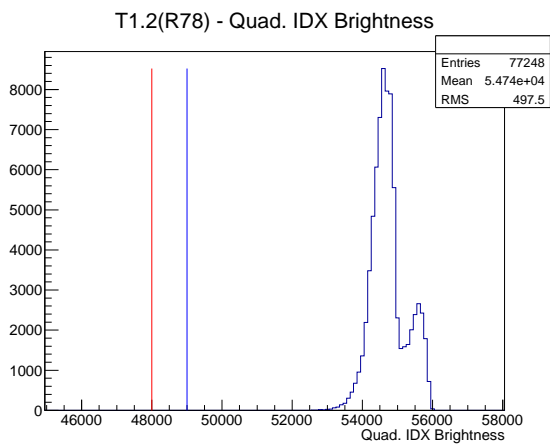

Target Performance Report - T1.2(R78)

Report Generated: March 26, 2012,

Last Actuation: 26/03/12 15:30:07

1 Operation Summary

	Last Shift	Total
Actuations:	77.2K	677.6 K
Quadrature Count errors:	0	0
Fiber ADC errors:	0	0
BPS errors (during actuation):	0	0
(R78) Gaps > 3s & < 10s:	2	4
(R78) Gaps > 10s:	4	24
(R78) SP2 Corrections:	0	8
(R78) Capture Over/Under shoots:	0/0	33/0

2 Mechanical Performance

Starting position for the last 2000 actuations.

Starting position width over time.

Acceleration for the last 2000 actuations.

Acceleration over time. Normalised to a temperature 68C using the temperature data collected by the system.

3 Optical Performance

4 BPS Check