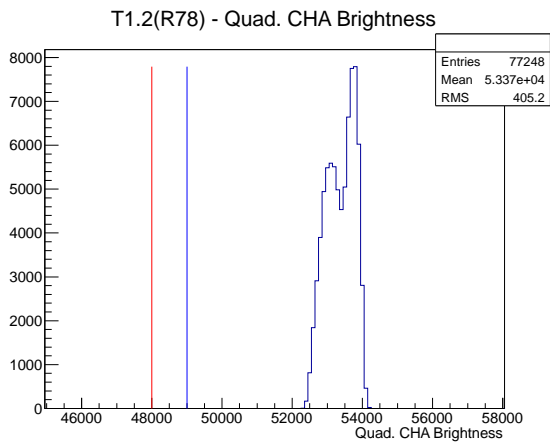

Target Performance Report - T1.2(R78)

Report Generated: March 26, 2012,

Last Actuation: 26/03/12 15:30:07

1 Operation Summary

	Last Shift	Total
Actuations:	77.2K	677.6 K
Quadrature Count errors:	0	0
Fiber ADC errors:	0	0
BPS errors (during actuation):	0	0
(R78) Gaps > 3s & < 10s:	2	4
(R78) Gaps > 10s:	4	24
(R78) SP2 Corrections:	0	8
(R78) Capture Over/Under shoots:	0/0	33/0

2 Mechanical Performance

Starting position for the last 2000 actuations.

Starting position width over time.

Acceleration for the last 2000 actuations.

Acceleration over time. Normalised to a temperature 68C using the temperature data collected by the system.

3 Optical Performance

4 BPS Check