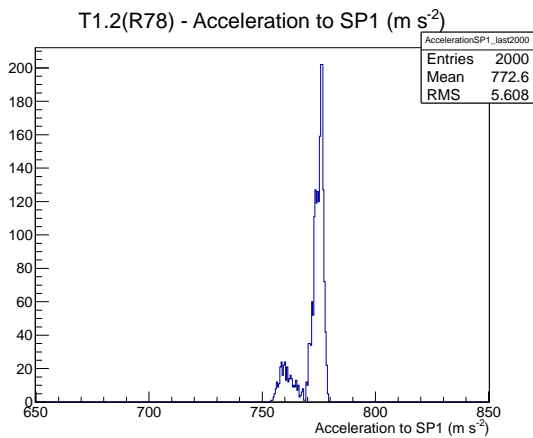

Target Performance Report - T1.2(R78)

Report Generated: March 26, 2012,

Last Actuation: 26/03/12 15:30:07

1 Operation Summary

	Last Shift	Total
Actuations:	77.2K	677.6 K
Quadrature Count errors:	0	0
Fiber ADC errors:	0	0
BPS errors (during actuation):	0	0
(R78) Gaps > 3s & < 10s:	2	4
(R78) Gaps > 10s:	4	24
(R78) SP2 Corrections:	0	8
(R78) Capture Over/Under shoots:	0/0	33/0

2 Mechanical Performance

Starting position for the last 2000 actuations.

Starting position width over time.

Acceleration for the last 2000 actuations.

Acceleration over time. Normalised to a temperature 68C using the temperature data collected by the system.