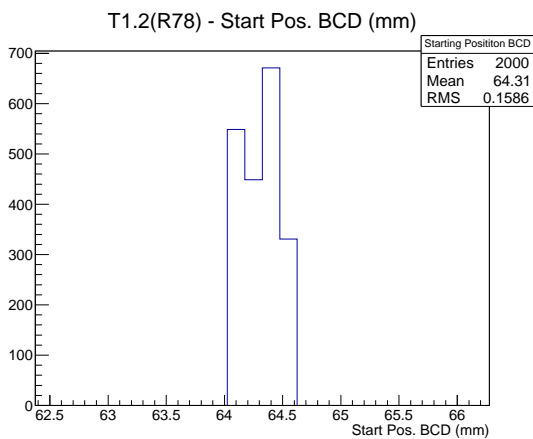

Target Performance Report - T1.2(R78)

Report Generated: March 26, 2012,

Last Actuation: 26/03/12 15:30:07

1 Operation Summary

	Last Shift	Total
Actuations:	77.2K	677.6 K
Quadrature Count errors:	0	0
Fiber ADC errors:	0	0
BPS errors (during actuation):	0	0
(R78) Gaps > 3s & < 10s:	2	4
(R78) Gaps > 10s:	4	24
(R78) SP2 Corrections:	0	8
(R78) Capture Over/Under shoots:	0/0	33/0

2 Mechanical Performance

Starting position for the last 2000 actuations.

Starting position width over time.

Acceleration for the last 2000 actuations.

Acceleration over time. Normalised to a temperature 68C using the temperature data collected by the system.

3 Optical Performance

4 BPS Check