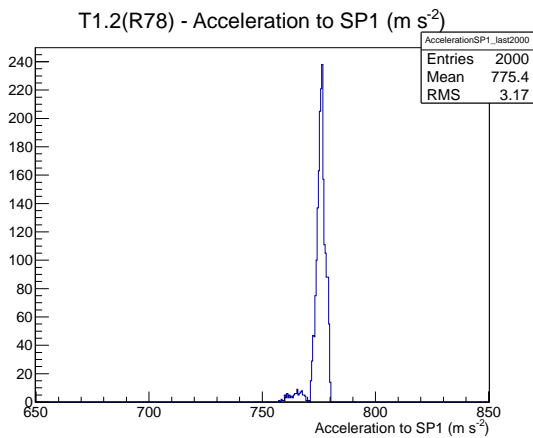

Target Performance Report - T1.2(R78)

Report Generated: March 25, 2012,

Last Actuation: 25/03/12 12:32:52

1 Operation Summary

	Last Shift	Total
Actuations:	66.4K	600.4 K
Quadrature Count errors:	0	0
Fiber ADC errors:	0	0
BPS errors (during actuation):	0	0
(R78) Gaps > 3s & < 10s:	0	2
(R78) Gaps > 10s:	4	20
(R78) SP2 Corrections:	0	8
(R78) Capture Over/Under shoots:	0/0	33/0

2 Mechanical Performance

Starting position for the last 2000 actuations.

Starting position width over time.

Acceleration for the last 2000 actuations.

Acceleration over time. Normalised to a temperature 68C using the temperature data collected by the system.