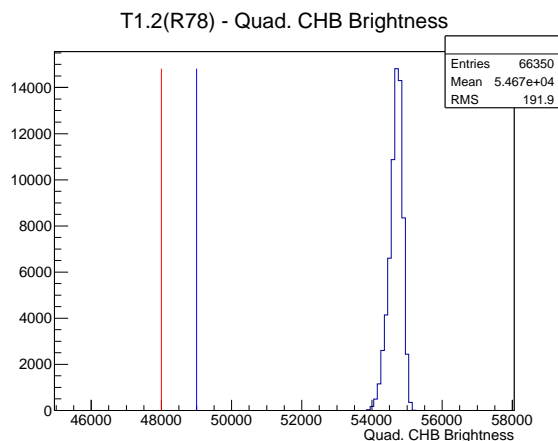

Target Performance Report - T1.2(R78)

Report Generated: March 25, 2012,

Last Actuation: 25/03/12 12:32:52

1 Operation Summary

	Last Shift	Total
Actuations:	66.4K	600.4 K
Quadrature Count errors:	0	0
Fiber ADC errors:	0	0
BPS errors (during actuation):	0	0
(R78) Gaps > 3s & < 10s:	0	2
(R78) Gaps > 10s:	4	20
(R78) SP2 Corrections:	0	8
(R78) Capture Over/Under shoots:	0/0	33/0

2 Mechanical Performance

Starting position for the last 2000 actuations.

Starting position width over time.

Acceleration for the last 2000 actuations.

Acceleration over time. Normalised to a temperature 68C using the temperature data collected by the system.

3 Optical Performance

4 BPS Check