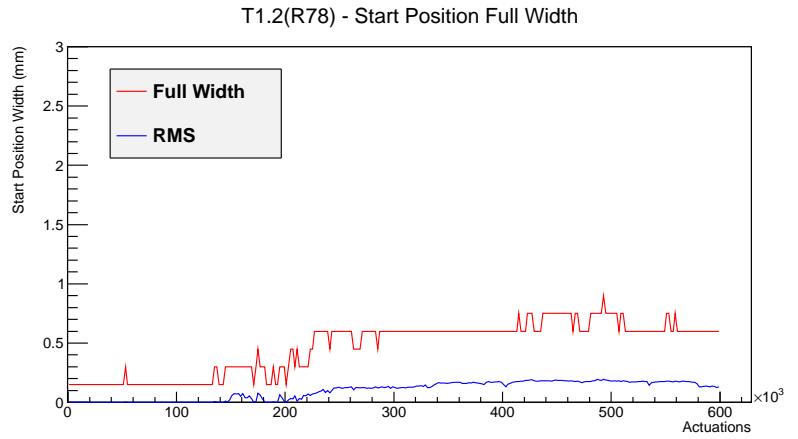

Target Performance Report - T1.2(R78)

Report Generated: March 25, 2012,

Last Actuation: 25/03/12 12:32:52

1 Operation Summary

	Last Shift	Total
Actuations:	66.4K	600.4 K
Quadrature Count errors:	0	0
Fiber ADC errors:	0	0
BPS errors (during actuation):	0	0
(R78) Gaps > 3s & < 10s:	0	2
(R78) Gaps > 10s:	4	20
(R78) SP2 Corrections:	0	8
(R78) Capture Over/Under shoots:	0/0	33/0

2 Mechanical Performance

Starting position for the last 2000 actuations.

Starting position width over time.

Acceleration for the last 2000 actuations.

Acceleration over time. Normalised to a temperature 68C using the temperature data collected by the system.