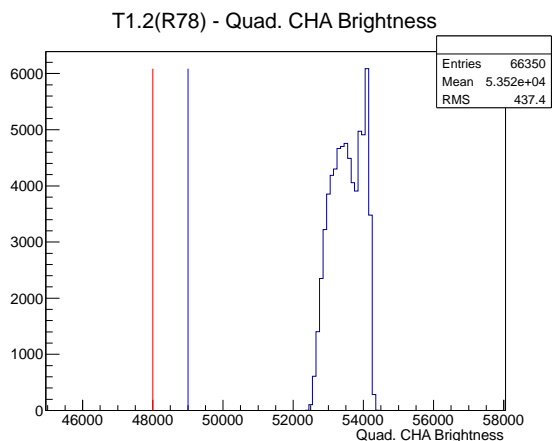

Target Performance Report - T1.2(R78)

Report Generated: March 25, 2012,

Last Actuation: 25/03/12 12:32:52

1 Operation Summary

	Last Shift	Total
Actuations:	66.4K	600.4 K
Quadrature Count errors:	0	0
Fiber ADC errors:	0	0
BPS errors (during actuation):	0	0
(R78) Gaps > 3s & < 10s:	0	2
(R78) Gaps > 10s:	4	20
(R78) SP2 Corrections:	0	8
(R78) Capture Over/Under shoots:	0/0	33/0

2 Mechanical Performance

Starting position for the last 2000 actuations.

Starting position width over time.

Acceleration for the last 2000 actuations.

Acceleration over time. Normalised to a temperature 68C using the temperature data collected by the system.

3 Optical Performance

4 BPS Check