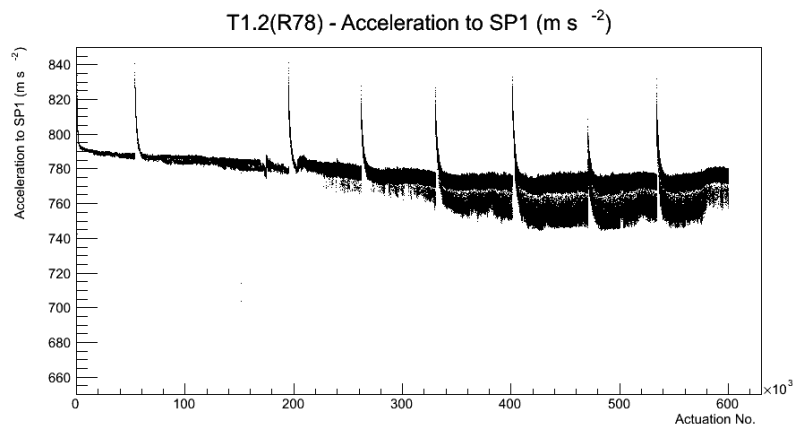

2 Mechanical Performance

Starting position for the last 2000 actuations.

Starting position width over time.

Acceleration for the last 2000 actuations.

Acceleration over time. Normalised to a temperature 68C using the temperature data collected by the system.

3 Optical Performance

4 BPS Check