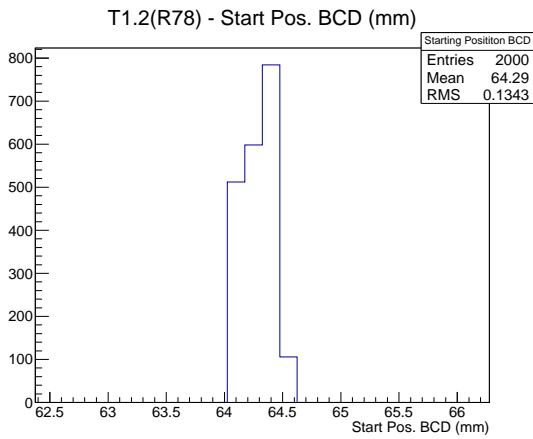

Target Performance Report - T1.2(R78)

Report Generated: March 25, 2012,

Last Actuation: 25/03/12 12:32:52

1 Operation Summary

	Last Shift	Total
Actuations:	66.4K	600.4 K
Quadrature Count errors:	0	0
Fiber ADC errors:	0	0
BPS errors (during actuation):	0	0
(R78) Gaps > 3s & < 10s:	0	2
(R78) Gaps > 10s:	4	20
(R78) SP2 Corrections:	0	8
(R78) Capture Over/Under shoots:	0/0	33/0

2 Mechanical Performance

Starting position for the last 2000 actuations.

Starting position width over time.

Acceleration for the last 2000 actuations.

Acceleration over time. Normalised to a temperature 68C using the temperature data collected by the system.

3 Optical Performance

4 BPS Check