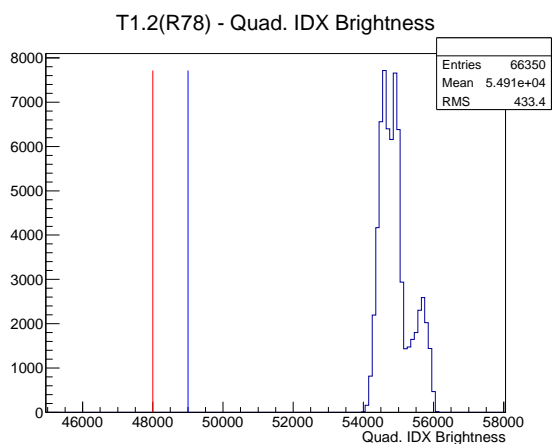

Target Performance Report - T1.2(R78)

Report Generated: March 25, 2012,

Last Actuation: 25/03/12 12:32:52

1 Operation Summary

	Last Shift	Total
Actuations:	66.4K	600.4 K
Quadrature Count errors:	0	0
Fiber ADC errors:	0	0
BPS errors (during actuation):	0	0
(R78) Gaps > 3s & < 10s:	0	2
(R78) Gaps > 10s:	4	20
(R78) SP2 Corrections:	0	8
(R78) Capture Over/Under shoots:	0/0	33/0

2 Mechanical Performance

Starting position for the last 2000 actuations.

Starting position width over time.

Acceleration for the last 2000 actuations.

Acceleration over time. Normalised to a temperature 68C using the temperature data collected by the system.

3 Optical Performance

4 BPS Check