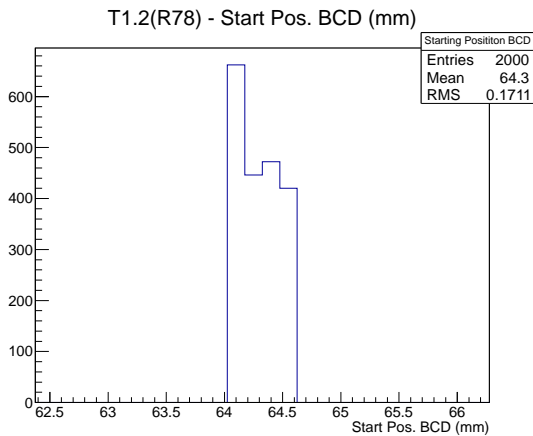

Target Performance Report - T1.2(R78)

Report Generated: March 21, 2012,

Last Actuation: 21/03/12 11:52:34

1 Operation Summary

	Last Shift	Total
Actuations:	70.6K	401.0 K
Quadrature Count errors:	0	0
Fiber ADC errors:	0	0
BPS errors (during actuation):	0	0
(R78) Gaps > 3s & < 10s:	0	2
(R78) Gaps > 10s:	2	12
(R78) SP2 Corrections:	0	8
(R78) Capture Over/Under shoots:	0/0	33/0

2 Mechanical Performance

Starting position for the last 2000 actuations.

Starting position width over time.

Acceleration for the last 2000 actuations.

Acceleration over time. Normalised to a temperature 68C using the temperature data collected by the system.

3 Optical Performance

4 BPS Check