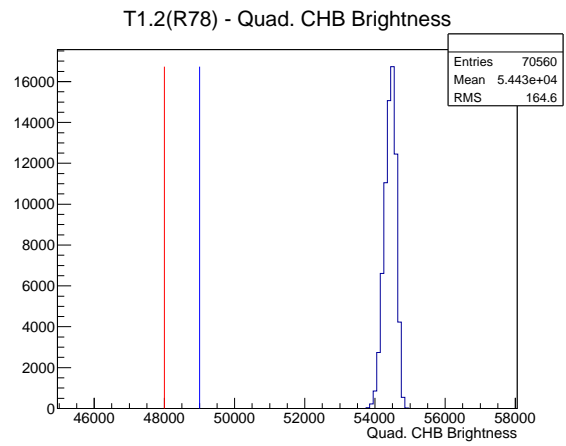

Target Performance Report - T1.2(R78)

Report Generated: March 21, 2012,

Last Actuation: 21/03/12 11:52:34

1 Operation Summary

	Last Shift	Total
Actuations:	70.6K	401.0 K
Quadrature Count errors:	0	0
Fiber ADC errors:	0	0
BPS errors (during actuation):	0	0
(R78) Gaps > 3s & < 10s:	0	2
(R78) Gaps > 10s:	2	12
(R78) SP2 Corrections:	0	8
(R78) Capture Over/Under shoots:	0/0	33/0

2 Mechanical Performance

Starting position for the last 2000 actuations.

Starting position width over time.

Acceleration for the last 2000 actuations.

Acceleration over time. Normalised to a temperature 68C using the temperature data collected by the system.

3 Optical Performance

4 BPS Check