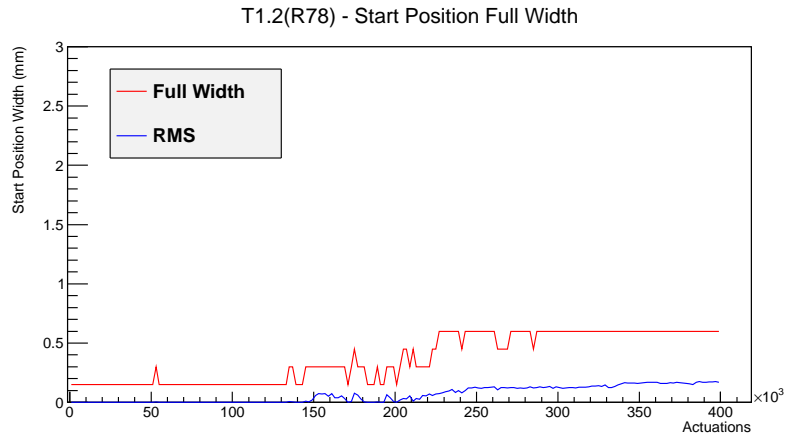

Target Performance Report - T1.2(R78)

Report Generated: March 21, 2012,

Last Actuation: 21/03/12 11:52:34

1 Operation Summary

	Last Shift	Total
Actuations:	70.6K	401.0 K
Quadrature Count errors:	0	0
Fiber ADC errors:	0	0
BPS errors (during actuation):	0	0
(R78) Gaps > 3s & < 10s:	0	2
(R78) Gaps > 10s:	2	12
(R78) SP2 Corrections:	0	8
(R78) Capture Over/Under shoots:	0/0	33/0

2 Mechanical Performance

Starting position for the last 2000 actuations.

Starting position width over time.

Acceleration for the last 2000 actuations.

Acceleration over time. Normalised to a temperature 68C using the temperature data collected by the system.