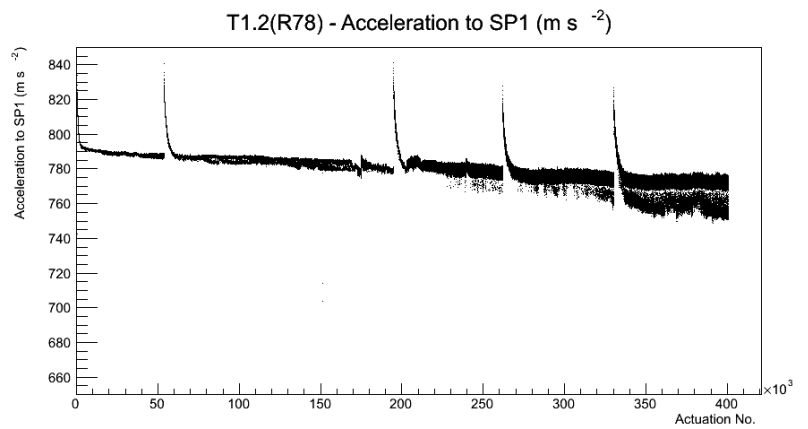

2 Mechanical Performance

Starting position for the last 2000 actuations.

Starting position width over time.

Acceleration for the last 2000 actuations.

Acceleration over time. Normalised to a temperature 68C using the temperature data collected by the system.

3 Optical Performance

4 BPS Check