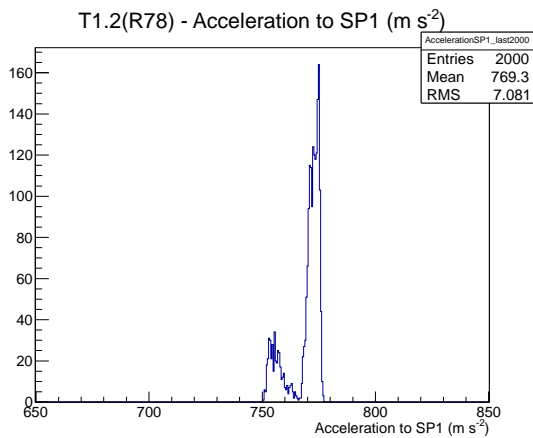

Target Performance Report - T1.2(R78)

Report Generated: March 21, 2012,

Last Actuation: 21/03/12 11:52:34

1 Operation Summary

	Last Shift	Total
Actuations:	70.6K	401.0 K
Quadrature Count errors:	0	0
Fiber ADC errors:	0	0
BPS errors (during actuation):	0	0
(R78) Gaps > 3s & < 10s:	0	2
(R78) Gaps > 10s:	2	12
(R78) SP2 Corrections:	0	8
(R78) Capture Over/Under shoots:	0/0	33/0

2 Mechanical Performance

Starting position for the last 2000 actuations.

Starting position width over time.

Acceleration for the last 2000 actuations.

Acceleration over time. Normalised to a temperature 68C using the temperature data collected by the system.