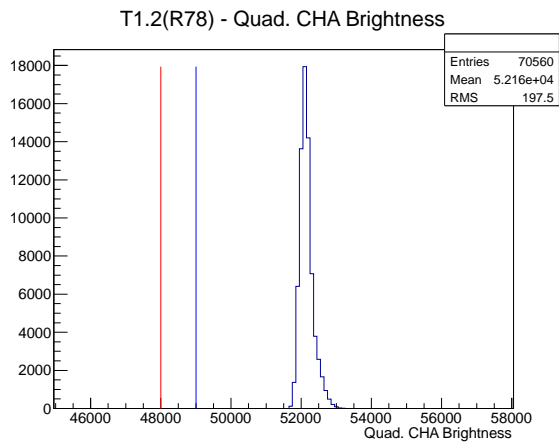

Target Performance Report - T1.2(R78)

Report Generated: March 21, 2012,

Last Actuation: 21/03/12 11:52:34

1 Operation Summary

	Last Shift	Total
Actuations:	70.6K	401.0 K
Quadrature Count errors:	0	0
Fiber ADC errors:	0	0
BPS errors (during actuation):	0	0
(R78) Gaps > 3s & < 10s:	0	2
(R78) Gaps > 10s:	2	12
(R78) SP2 Corrections:	0	8
(R78) Capture Over/Under shoots:	0/0	33/0

2 Mechanical Performance

Starting position for the last 2000 actuations.

Starting position width over time.

Acceleration for the last 2000 actuations.

Acceleration over time. Normalised to a temperature 68C using the temperature data collected by the system.

3 Optical Performance

4 BPS Check