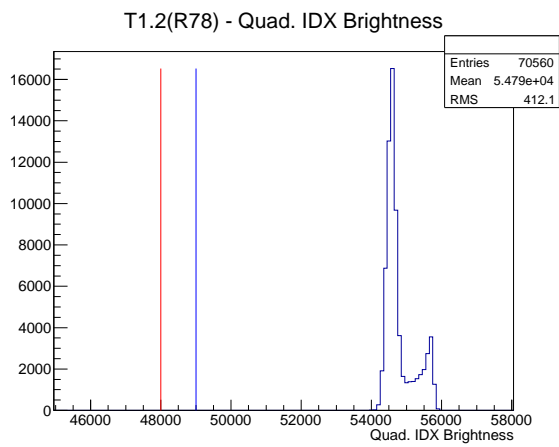

Target Performance Report - T1.2(R78)

Report Generated: March 21, 2012,

Last Actuation: 21/03/12 11:52:34

1 Operation Summary

	Last Shift	Total
Actuations:	70.6K	401.0 K
Quadrature Count errors:	0	0
Fiber ADC errors:	0	0
BPS errors (during actuation):	0	0
(R78) Gaps > 3s & < 10s:	0	2
(R78) Gaps > 10s:	2	12
(R78) SP2 Corrections:	0	8
(R78) Capture Over/Under shoots:	0/0	33/0

2 Mechanical Performance

Starting position for the last 2000 actuations.

Starting position width over time.

Acceleration for the last 2000 actuations.

Acceleration over time. Normalised to a temperature 68C using the temperature data collected by the system.

3 Optical Performance

4 BPS Check