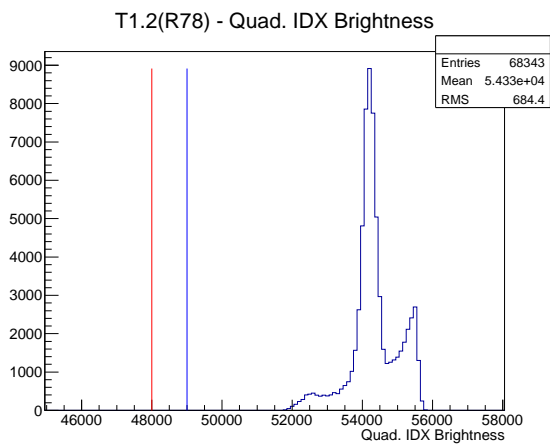

Target Performance Report - T1.2(R78)

Report Generated: March 20, 2012,

Last Actuation: 20/03/12 11:01:36

1 Operation Summary

	Last Shift	Total
Actuations:	68.3K	330.4 K
Quadrature Count errors:	0	0
Fiber ADC errors:	0	0
BPS errors (during actuation):	0	0
(R78) Gaps > 3s & < 10s:	0	2
(R78) Gaps > 10s:	2	10
(R78) SP2 Corrections:	0	8
(R78) Capture Over/Under shoots:	0/0	33/0

2 Mechanical Performance

Starting position for the last 2000 actuations. Starting position width over time.

Acceleration for the last 2000 actuations.

Acceleration over time. Normalised to a temperature 68C using the temperature data collected by the system.

3 Optical Performance

4 BPS Check