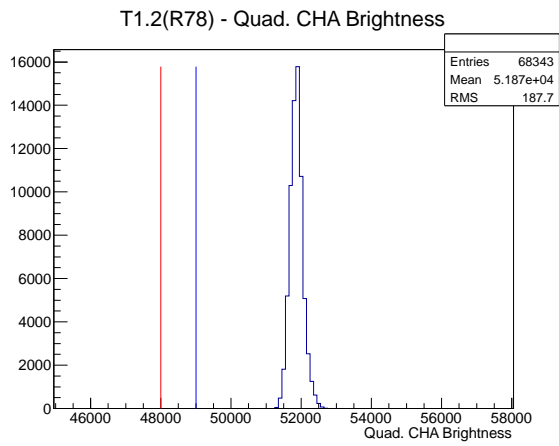

Target Performance Report - T1.2(R78)

Report Generated: March 20, 2012,

Last Actuation: 20/03/12 11:01:36

1 Operation Summary

	Last Shift	Total
Actuations:	68.3K	330.4 K
Quadrature Count errors:	0	0
Fiber ADC errors:	0	0
BPS errors (during actuation):	0	0
(R78) Gaps > 3s & < 10s:	0	2
(R78) Gaps > 10s:	2	10
(R78) SP2 Corrections:	0	8
(R78) Capture Over/Under shoots:	0/0	33/0

2 Mechanical Performance

Starting position for the last 2000 actuations. Starting position width over time.

Acceleration for the last 2000 actuations.

Acceleration over time. Normalised to a temperature 68C using the temperature data collected by the system.

3 Optical Performance

4 BPS Check