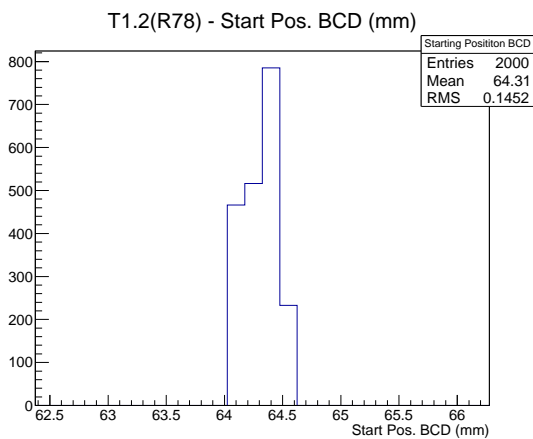

Target Performance Report - T1.2(R78)

Report Generated: March 20, 2012,

Last Actuation: 20/03/12 11:01:36

1 Operation Summary

	Last Shift	Total
Actuations:	68.3K	330.4 K
Quadrature Count errors:	0	0
Fiber ADC errors:	0	0
BPS errors (during actuation):	0	0
(R78) Gaps > 3s & < 10s:	0	2
(R78) Gaps > 10s:	2	10
(R78) SP2 Corrections:	0	8
(R78) Capture Over/Under shoots:	0/0	33/0

2 Mechanical Performance

Starting position for the last 2000 actuations. Starting position width over time.

Acceleration for the last 2000 actuations.

Acceleration over time. Normalised to a temperature 68C using the temperature data collected by the system.

3 Optical Performance

4 BPS Check