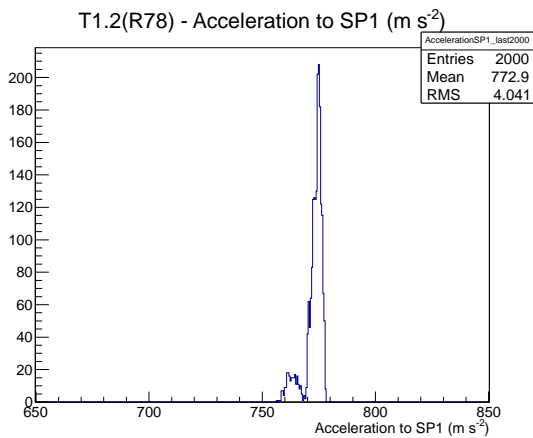

Target Performance Report - T1.2(R78)

Report Generated: March 20, 2012,

Last Actuation: 20/03/12 11:01:36

1 Operation Summary

	Last Shift	Total
Actuations:	68.3K	330.4 K
Quadrature Count errors:	0	0
Fiber ADC errors:	0	0
BPS errors (during actuation):	0	0
(R78) Gaps > 3s & < 10s:	0	2
(R78) Gaps > 10s:	2	10
(R78) SP2 Corrections:	0	8
(R78) Capture Over/Under shoots:	0/0	33/0

2 Mechanical Performance

Starting position for the last 2000 actuations. Starting position width over time.

Acceleration for the last 2000 actuations.

Acceleration over time. Normalised to a temperature 68C using the temperature data collected by the system.