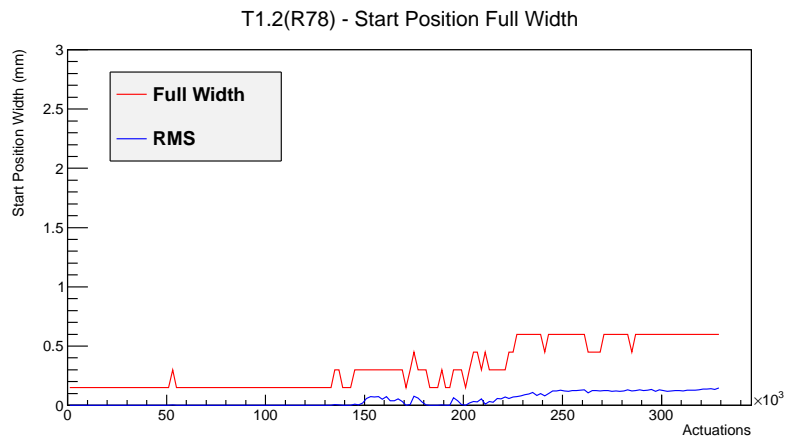

Target Performance Report - T1.2(R78)

Report Generated: March 20, 2012,

Last Actuation: 20/03/12 11:01:36

1 Operation Summary

	Last Shift	Total
Actuations:	68.3K	330.4 K
Quadrature Count errors:	0	0
Fiber ADC errors:	0	0
BPS errors (during actuation):	0	0
(R78) Gaps > 3s & < 10s:	0	2
(R78) Gaps > 10s:	2	10
(R78) SP2 Corrections:	0	8
(R78) Capture Over/Under shoots:	0/0	33/0

2 Mechanical Performance

Starting position for the last 2000 actuations. Starting position width over time.

Acceleration for the last 2000 actuations.

Acceleration over time. Normalised to a temperature 68C using the temperature data collected by the system.