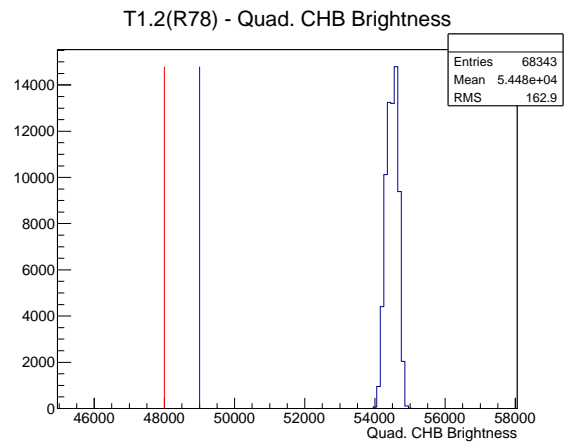

Target Performance Report - T1.2(R78)

Report Generated: March 20, 2012,

Last Actuation: 20/03/12 11:01:36

1 Operation Summary

	Last Shift	Total
Actuations:	68.3K	330.4 K
Quadrature Count errors:	0	0
Fiber ADC errors:	0	0
BPS errors (during actuation):	0	0
(R78) Gaps > 3s & < 10s:	0	2
(R78) Gaps > 10s:	2	10
(R78) SP2 Corrections:	0	8
(R78) Capture Over/Under shoots:	0/0	33/0

2 Mechanical Performance

Starting position for the last 2000 actuations. Starting position width over time.

Acceleration for the last 2000 actuations.

Acceleration over time. Normalised to a temperature 68C using the temperature data collected by the system.

3 Optical Performance

4 BPS Check