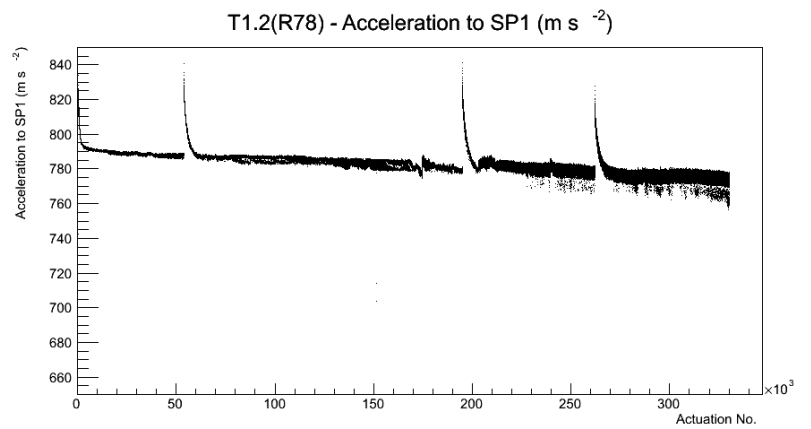

Target Performance Report - T1.2(R78)

Report Generated: March 20, 2012,

Last Actuation: 20/03/12 11:01:36

1 Operation Summary

	Last Shift	Total
Actuations:	68.3K	330.4 K
Quadrature Count errors:	0	0
Fiber ADC errors:	0	0
BPS errors (during actuation):	0	0
(R78) Gaps > 3s & < 10s:	0	2
(R78) Gaps > 10s:	2	10
(R78) SP2 Corrections:	0	8
(R78) Capture Over/Under shoots:	0/0	33/0

2 Mechanical Performance

Starting position for the last 2000 actuations. Starting position width over time.

Acceleration for the last 2000 actuations.

Acceleration over time. Normalised to a temperature 68C using the temperature data collected by the system.