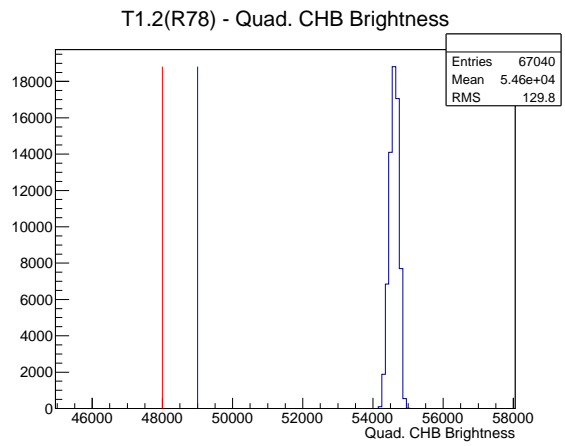

Target Performance Report - T1.2(R78)

Report Generated: March 19, 2012,

Last Actuation: 19/03/12 11:13:15

1 Operation Summary

	Last Shift	Total
Actuations:	67.0K	262.1 K
Quadrature Count errors:	0	0
Fiber ADC errors:	0	0
BPS errors (during actuation):	0	0
(R78) Gaps > 3s & < 10s:	0	2
(R78) Gaps > 10s:	2	8
(R78) SP2 Corrections:	0	8
(R78) Capture Over/Under shoots:	0/0	33/0

2 Mechanical Performance

Starting position for the last 2000 actuations.

Starting position width over time.

Acceleration for the last 2000 actuations.

Acceleration over time. Normalised to a temperature 68C using the temperature data collected by the system.

3 Optical Performance

4 BPS Check