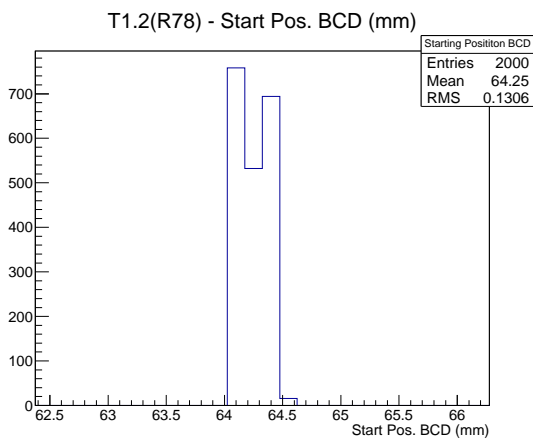

Target Performance Report - T1.2(R78)

Report Generated: March 19, 2012,

Last Actuation: 19/03/12 11:13:15

1 Operation Summary

	Last Shift	Total
Actuations:	67.0K	262.1 K
Quadrature Count errors:	0	0
Fiber ADC errors:	0	0
BPS errors (during actuation):	0	0
(R78) Gaps > 3s & < 10s:	0	2
(R78) Gaps > 10s:	2	8
(R78) SP2 Corrections:	0	8
(R78) Capture Over/Under shoots:	0/0	33/0

2 Mechanical Performance

Starting position for the last 2000 actuations.

Starting position width over time.

Acceleration for the last 2000 actuations.

Acceleration over time. Normalised to a temperature 68C using the temperature data collected by the system.

3 Optical Performance

4 BPS Check