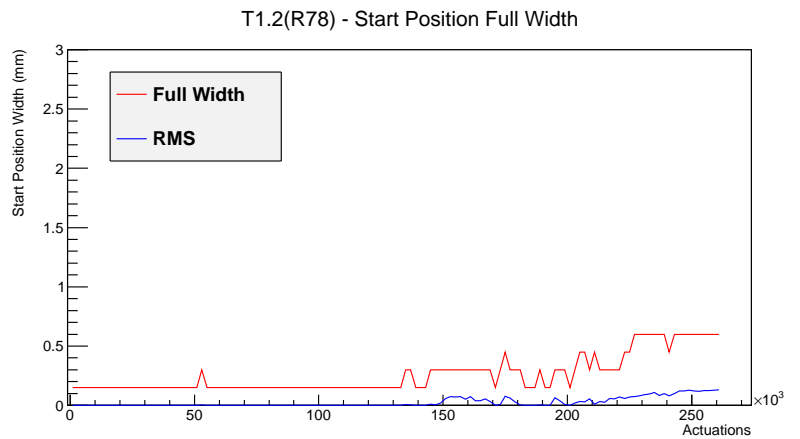

Target Performance Report - T1.2(R78)

Report Generated: March 19, 2012,

Last Actuation: 19/03/12 11:13:15

1 Operation Summary

	Last Shift	Total
Actuations:	67.0K	262.1 K
Quadrature Count errors:	0	0
Fiber ADC errors:	0	0
BPS errors (during actuation):	0	0
(R78) Gaps > 3s & < 10s:	0	2
(R78) Gaps > 10s:	2	8
(R78) SP2 Corrections:	0	8
(R78) Capture Over/Under shoots:	0/0	33/0

2 Mechanical Performance

Starting position for the last 2000 actuations.

Starting position width over time.

Acceleration for the last 2000 actuations.

Acceleration over time. Normalised to a temperature 68C using the temperature data collected by the system.