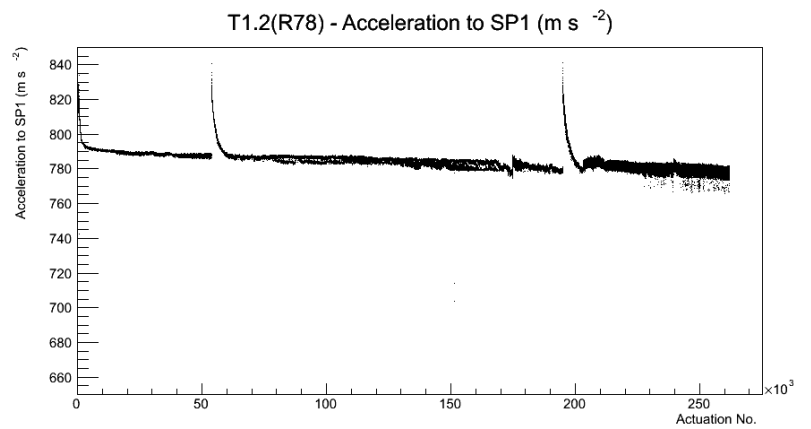

2 Mechanical Performance

Starting position for the last 2000 actuations.

Starting position width over time.

Acceleration for the last 2000 actuations.

Acceleration over time. Normalised to a temperature 68C using the temperature data collected by the system.

3 Optical Performance

4 BPS Check