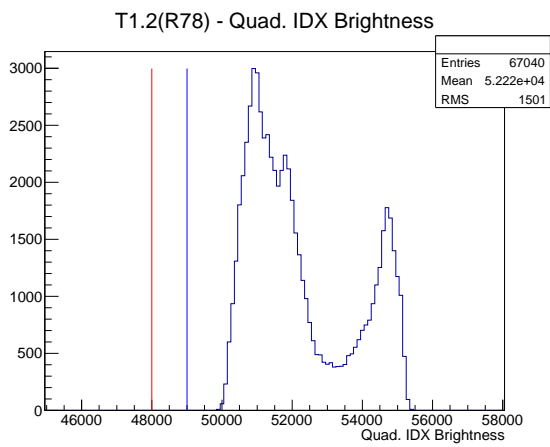

Target Performance Report - T1.2(R78)

Report Generated: March 19, 2012,

Last Actuation: 19/03/12 11:13:15

1 Operation Summary

	Last Shift	Total
Actuations:	67.0K	262.1 K
Quadrature Count errors:	0	0
Fiber ADC errors:	0	0
BPS errors (during actuation):	0	0
(R78) Gaps > 3s & < 10s:	0	2
(R78) Gaps > 10s:	2	8
(R78) SP2 Corrections:	0	8
(R78) Capture Over/Under shoots:	0/0	33/0

2 Mechanical Performance

Starting position for the last 2000 actuations.

Starting position width over time.

Acceleration for the last 2000 actuations.

Acceleration over time. Normalised to a temperature 68C using the temperature data collected by the system.

3 Optical Performance

4 BPS Check