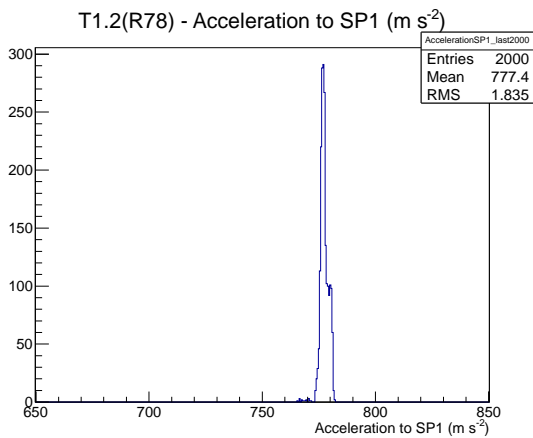

Target Performance Report - T1.2(R78)

Report Generated: March 19, 2012,

Last Actuation: 19/03/12 11:13:15

1 Operation Summary

	Last Shift	Total
Actuations:	67.0K	262.1 K
Quadrature Count errors:	0	0
Fiber ADC errors:	0	0
BPS errors (during actuation):	0	0
(R78) Gaps > 3s & < 10s:	0	2
(R78) Gaps > 10s:	2	8
(R78) SP2 Corrections:	0	8
(R78) Capture Over/Under shoots:	0/0	33/0

2 Mechanical Performance

Starting position for the last 2000 actuations.

Starting position width over time.

Acceleration for the last 2000 actuations.

Acceleration over time. Normalised to a temperature 68C using the temperature data collected by the system.