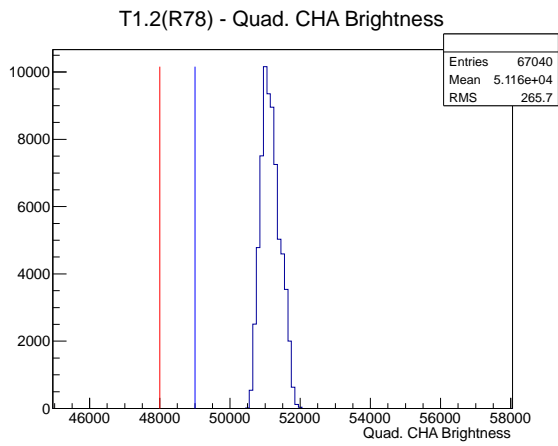

Target Performance Report - T1.2(R78)

Report Generated: March 19, 2012,

Last Actuation: 19/03/12 11:13:15

1 Operation Summary

	Last Shift	Total
Actuations:	67.0K	262.1 K
Quadrature Count errors:	0	0
Fiber ADC errors:	0	0
BPS errors (during actuation):	0	0
(R78) Gaps > 3s & < 10s:	0	2
(R78) Gaps > 10s:	2	8
(R78) SP2 Corrections:	0	8
(R78) Capture Over/Under shoots:	0/0	33/0

2 Mechanical Performance

Starting position for the last 2000 actuations.

Starting position width over time.

Acceleration for the last 2000 actuations.

Acceleration over time. Normalised to a temperature 68C using the temperature data collected by the system.

3 Optical Performance

4 BPS Check