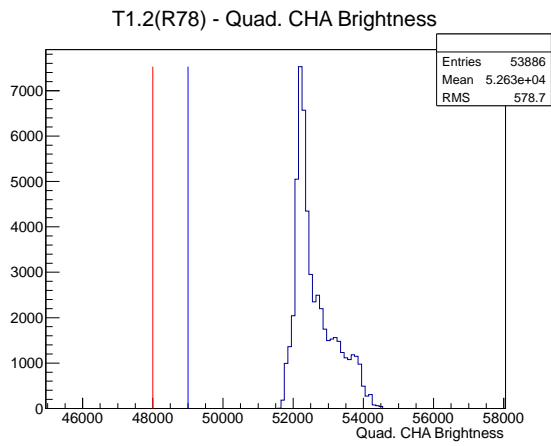

Target Performance Report - T1.2(R78)

Report Generated: March 16, 2012,

Last Actuation: 16/03/12 10:55:33

1 Operation Summary

	Last Shift	Total
Actuations:	53.9K	53.9 K
Quadrature Count errors:	0	0
Fiber ADC errors:	0	0
BPS errors (during actuation):	0	0
(R78) Gaps > 3s & < 10s:	2	2
(R78) Gaps > 10s:	4	4
(R78) SP2 Corrections:	8	8
(R78) Capture Over/Under shoots:	33/0	34/0

2 Mechanical Performance

Starting position for the last 2000 actuations.

Starting position width over time.

Acceleration for the last 2000 actuations.

Acceleration over time. Normalised to a temperature 68C using the temperature data collected by the system.

3 Optical Performance

4 BPS Check