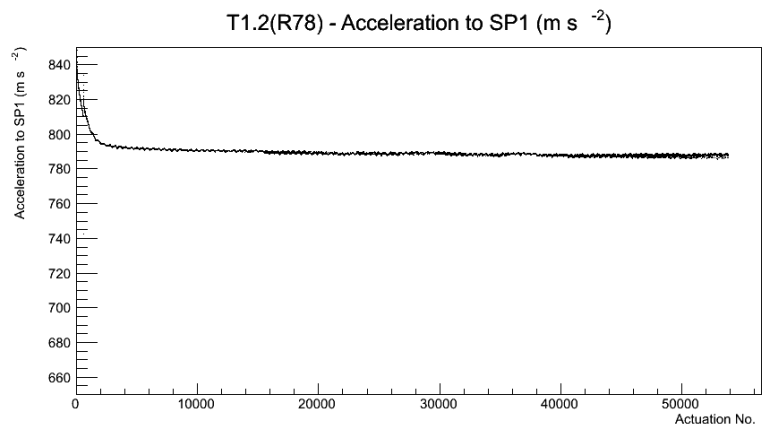

2 Mechanical Performance

Starting position for the last 2000 actuations.

Starting position width over time.

Acceleration for the last 2000 actuations.

Acceleration over time. Normalised to a temperature 68C using the temperature data collected by the system.

3 Optical Performance

4 BPS Check