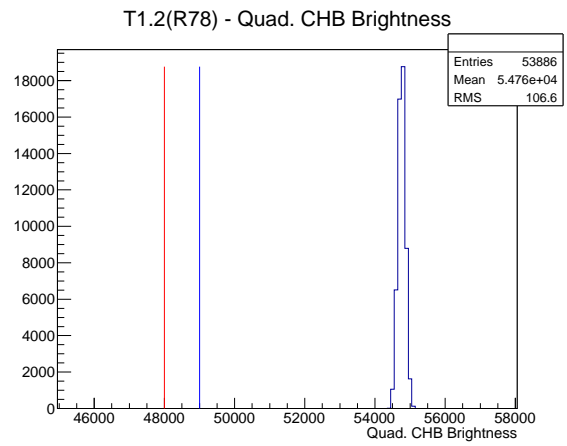

Target Performance Report - T1.2(R78)

Report Generated: March 16, 2012,

Last Actuation: 16/03/12 10:55:33

1 Operation Summary

	Last Shift	Total
Actuations:	53.9K	53.9 K
Quadrature Count errors:	0	0
Fiber ADC errors:	0	0
BPS errors (during actuation):	0	0
(R78) Gaps > 3s & < 10s:	2	2
(R78) Gaps > 10s:	4	4
(R78) SP2 Corrections:	8	8
(R78) Capture Over/Under shoots:	33/0	34/0

2 Mechanical Performance

Starting position for the last 2000 actuations.

Starting position width over time.

Acceleration for the last 2000 actuations.

Acceleration over time. Normalised to a temperature 68C using the temperature data collected by the system.

3 Optical Performance

4 BPS Check