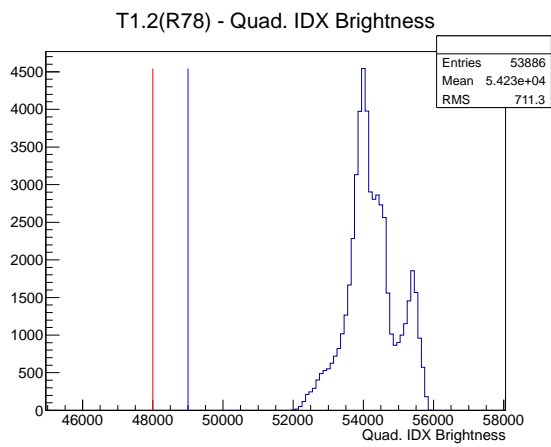

Target Performance Report - T1.2(R78)

Report Generated: March 16, 2012,

Last Actuation: 16/03/12 10:55:33

1 Operation Summary

	Last Shift	Total
Actuations:	53.9K	53.9 K
Quadrature Count errors:	0	0
Fiber ADC errors:	0	0
BPS errors (during actuation):	0	0
(R78) Gaps > 3s & < 10s:	2	2
(R78) Gaps > 10s:	4	4
(R78) SP2 Corrections:	8	8
(R78) Capture Over/Under shoots:	33/0	34/0

2 Mechanical Performance

Starting position for the last 2000 actuations.

Starting position width over time.

Acceleration for the last 2000 actuations.

Acceleration over time. Normalised to a temperature 68C using the temperature data collected by the system.

3 Optical Performance

4 BPS Check