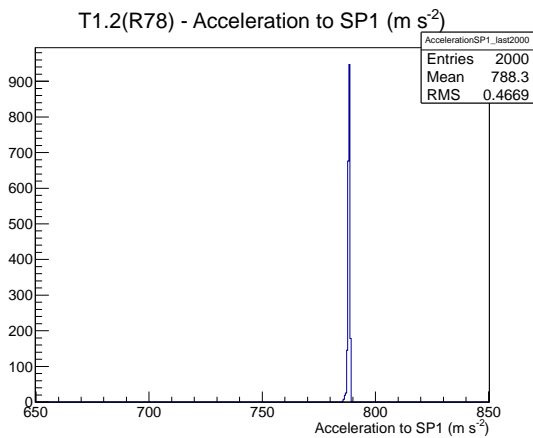

Target Performance Report - T1.2(R78)

Report Generated: March 16, 2012,

Last Actuation: 16/03/12 10:55:33

1 Operation Summary

	Last Shift	Total
Actuations:	53.9K	53.9 K
Quadrature Count errors:	0	0
Fiber ADC errors:	0	0
BPS errors (during actuation):	0	0
(R78) Gaps > 3s & < 10s:	2	2
(R78) Gaps > 10s:	4	4
(R78) SP2 Corrections:	8	8
(R78) Capture Over/Under shoots:	33/0	34/0

2 Mechanical Performance

Starting position for the last 2000 actuations.

Starting position width over time.

Acceleration for the last 2000 actuations.

Acceleration over time. Normalised to a temperature 68C using the temperature data collected by the system.