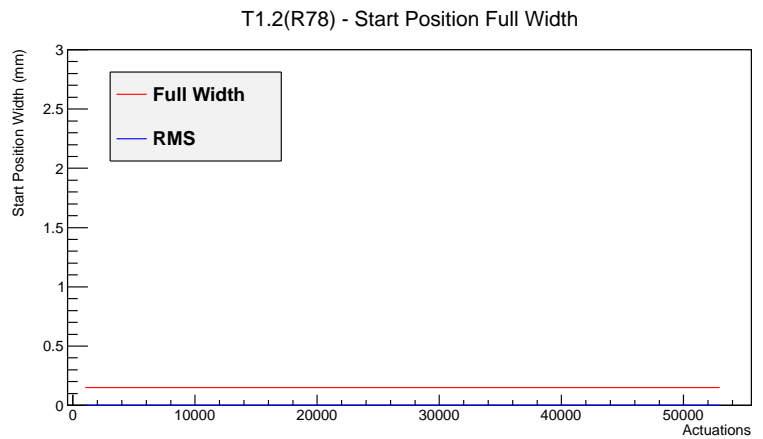

Target Performance Report - T1.2(R78)

Report Generated: March 16, 2012,

Last Actuation: 16/03/12 10:55:33

1 Operation Summary

	Last Shift	Total
Actuations:	53.9K	53.9 K
Quadrature Count errors:	0	0
Fiber ADC errors:	0	0
BPS errors (during actuation):	0	0
(R78) Gaps > 3s & < 10s:	2	2
(R78) Gaps > 10s:	4	4
(R78) SP2 Corrections:	8	8
(R78) Capture Over/Under shoots:	33/0	34/0

2 Mechanical Performance

Starting position for the last 2000 actuations.

Starting position width over time.

Acceleration for the last 2000 actuations.

Acceleration over time. Normalised to a temperature 68C using the temperature data collected by the system.