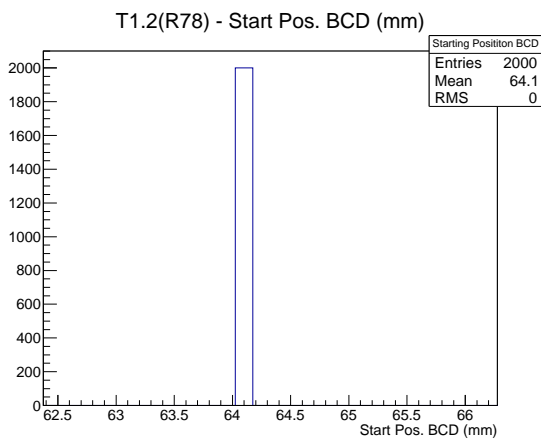

Target Performance Report - T1.2(R78)

Report Generated: March 16, 2012,

Last Actuation: 16/03/12 10:55:33

1 Operation Summary

	Last Shift	Total
Actuations:	53.9K	53.9 K
Quadrature Count errors:	0	0
Fiber ADC errors:	0	0
BPS errors (during actuation):	0	0
(R78) Gaps > 3s & < 10s:	2	2
(R78) Gaps > 10s:	4	4
(R78) SP2 Corrections:	8	8
(R78) Capture Over/Under shoots:	33/0	34/0

2 Mechanical Performance

Starting position for the last 2000 actuations.

Starting position width over time.

Acceleration for the last 2000 actuations.

Acceleration over time. Normalised to a temperature 68C using the temperature data collected by the system.