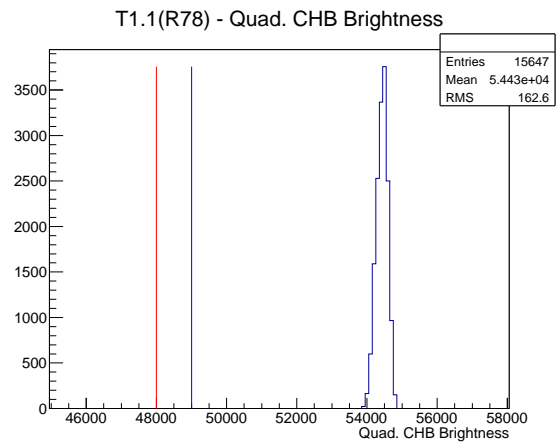

## 2 Mechanical Performance

Starting position for the last 2000 actuations.

Starting position width over time.

Acceleration for the last 2000 actuations.

Acceleration over time. Normalised to a temperature 68C using the temperature data collected by the system.

### 3 Optical Performance