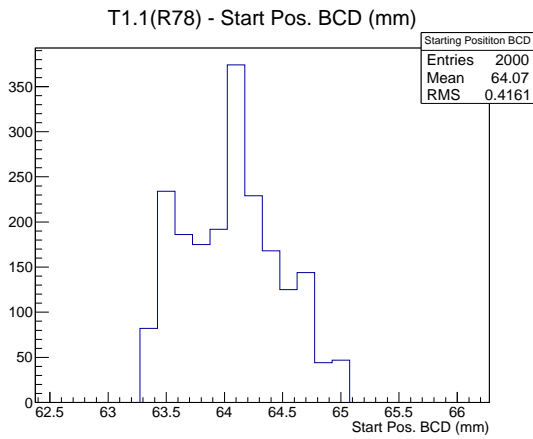

## 1 Operation Summary

	Last Shift	Total
Actuations:	15.6K	3262.9 K
Quadrature Count errors:	0	0
Fiber ADC errors:	0	1
BPS errors (during actuation):	1	3
(R78) Gaps > 3s & < 10s:	0	580
(R78) Gaps > 10s:	2	190
(R78) SP2 Corrections:	5	35
(R78) Capture Over/Under shoots:	6/148	1031/148

## 2 Mechanical Performance

Starting position for the last 2000 actuations.

Starting position width over time.

Acceleration for the last 2000 actuations.

Acceleration over time. Normalised to a temperature 68C using the temperature data collected by the system.