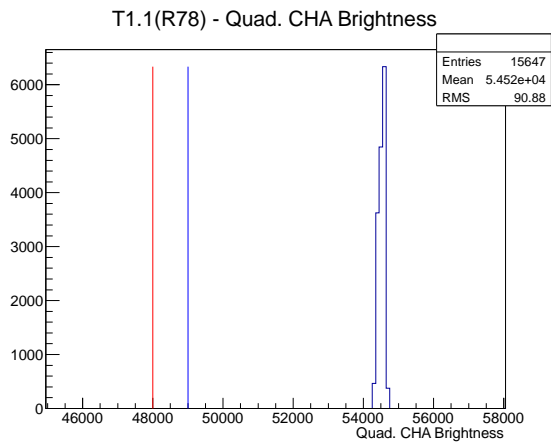

## 2 Mechanical Performance

Starting position for the last 2000 actuations.

Starting position width over time.

Acceleration for the last 2000 actuations.

Acceleration over time. Normalised to a temperature 68C using the temperature data collected by the system.

### 3 Optical Performance