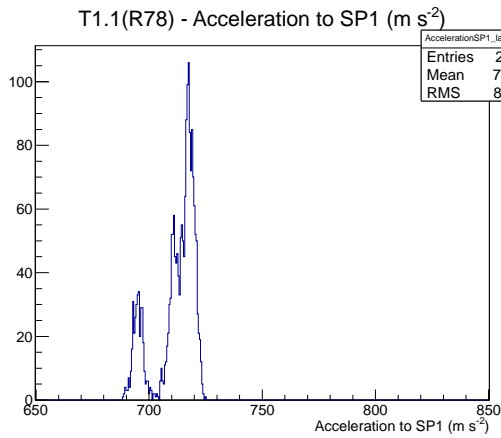

## 1 Operation Summary

	Last Shift	Total
Actuations:	15.6K	3262.9 K
Quadrature Count errors:	0	0
Fiber ADC errors:	0	1
BPS errors (during actuation):	1	3
(R78) Gaps > 3s & < 10s:	0	580
(R78) Gaps > 10s:	2	190
(R78) SP2 Corrections:	5	35
(R78) Capture Over/Under shoots:	6/148	1031/148

## 2 Mechanical Performance

Starting position for the last 2000 actuations.

Starting position width over time.

Acceleration for the last 2000 actuations.

Acceleration over time. Normalised to a temperature 68C using the temperature data collected by the system.