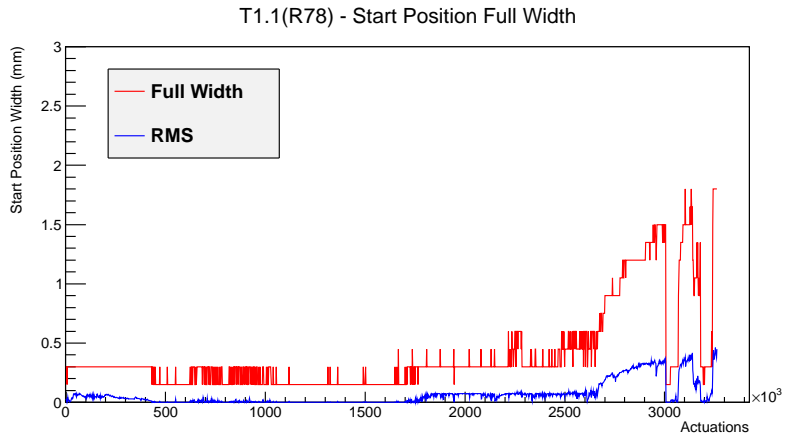

## 1 Operation Summary

	Last Shift	Total
Actuations:	15.6K	3262.9 K
Quadrature Count errors:	0	0
Fiber ADC errors:	0	1
BPS errors (during actuation):	1	3
(R78) Gaps > 3s & < 10s:	0	580
(R78) Gaps > 10s:	2	190
(R78) SP2 Corrections:	5	35
(R78) Capture Over/Under shoots:	6/148	1031/148

## 2 Mechanical Performance

Starting position for the last 2000 actuations.

Starting position width over time.

Acceleration for the last 2000 actuations.

Acceleration over time. Normalised to a temperature 68C using the temperature data collected by the system.