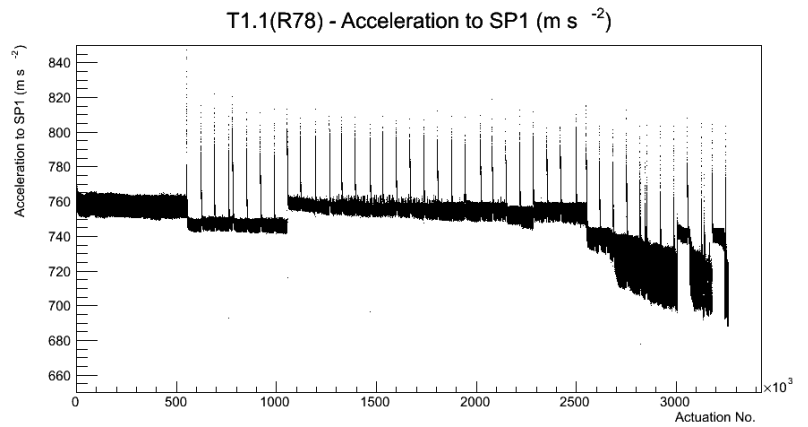

## 2 Mechanical Performance

Starting position for the last 2000 actuations.

Starting position width over time.

Acceleration for the last 2000 actuations.

Acceleration over time. Normalised to a temperature 68C using the temperature data collected by the system.

### 3 Optical Performance