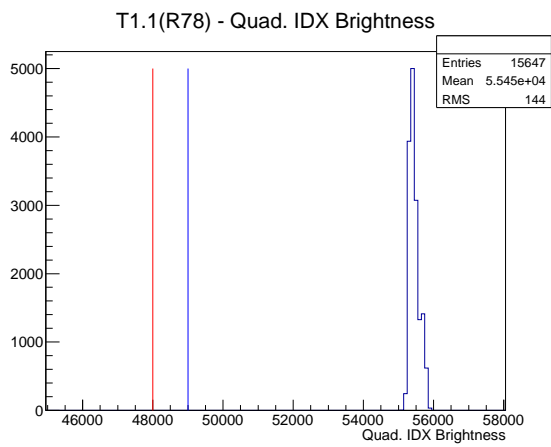

## 2 Mechanical Performance

Starting position for the last 2000 actuations.

Starting position width over time.

Acceleration for the last 2000 actuations.

Acceleration over time. Normalised to a temperature 68C using the temperature data collected by the system.

### 3 Optical Performance