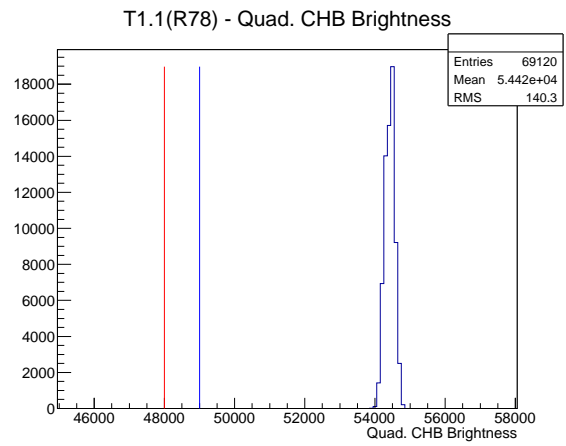

Target Performance Report - T1.1(R78)

Report Generated: March 13, 2012,

Last Actuation: 13/03/12 11:16:30

1 Operation Summary

	Last Shift	Total
Actuations:	69.1K	3247.2 K
Quadrature Count errors:	0	0
Fiber ADC errors:	0	1
BPS errors (during actuation):	0	2
(R78) Gaps > 3s & < 10s:	0	580
(R78) Gaps > 10s:	0	188
(R78) SP2 Corrections:	9	30
(R78) Capture Over/Under shoots:	19/85	941/85

2 Mechanical Performance

Starting position for the last 2000 actuations. Starting position width over time.

Acceleration for the last 2000 actuations.

Acceleration over time. Normalised to a temperature 68C using the temperature data collected by the system.

3 Optical Performance

4 BPS Check