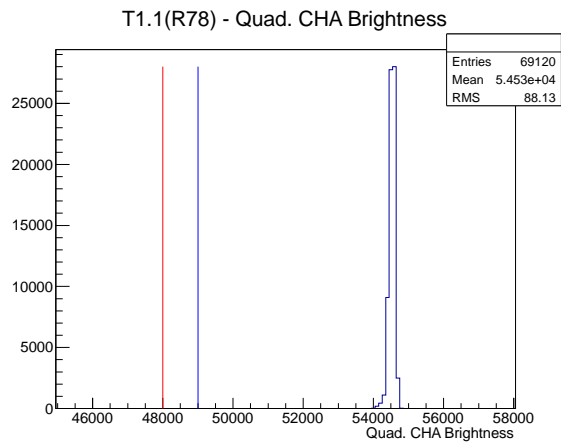

Target Performance Report - T1.1(R78)

Report Generated: March 13, 2012,

Last Actuation: 13/03/12 11:16:30

1 Operation Summary

	Last Shift	Total
Actuations:	69.1K	3247.2 K
Quadrature Count errors:	0	0
Fiber ADC errors:	0	1
BPS errors (during actuation):	0	2
(R78) Gaps > 3s & < 10s:	0	580
(R78) Gaps > 10s:	0	188
(R78) SP2 Corrections:	9	30
(R78) Capture Over/Under shoots:	19/85	941/85

2 Mechanical Performance

Starting position for the last 2000 actuations. Starting position width over time.

Acceleration for the last 2000 actuations.

Acceleration over time. Normalised to a temperature 68C using the temperature data collected by the system.

3 Optical Performance

4 BPS Check