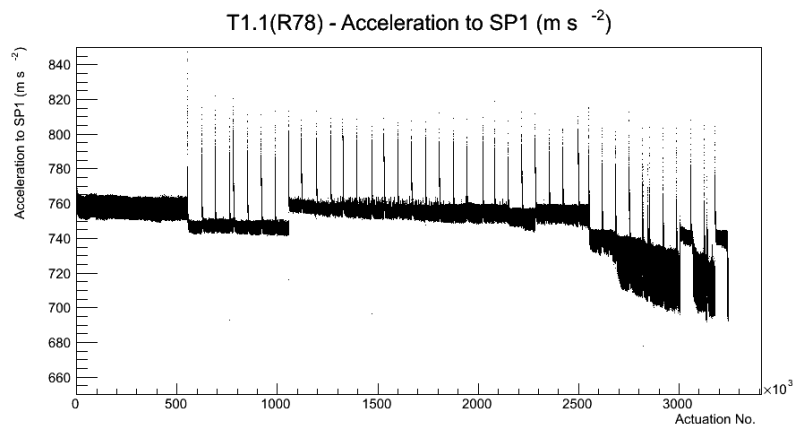

Target Performance Report - T1.1(R78)

Report Generated: March 13, 2012,

Last Actuation: 13/03/12 11:16:30

1 Operation Summary

	Last Shift	Total
Actuations:	69.1K	3247.2 K
Quadrature Count errors:	0	0
Fiber ADC errors:	0	1
BPS errors (during actuation):	0	2
(R78) Gaps > 3s & < 10s:	0	580
(R78) Gaps > 10s:	0	188
(R78) SP2 Corrections:	9	30
(R78) Capture Over/Under shoots:	19/85	941/85

2 Mechanical Performance

Starting position for the last 2000 actuations. Starting position width over time.

Acceleration for the last 2000 actuations.

Acceleration over time. Normalised to a temperature 68C using the temperature data collected by the system.