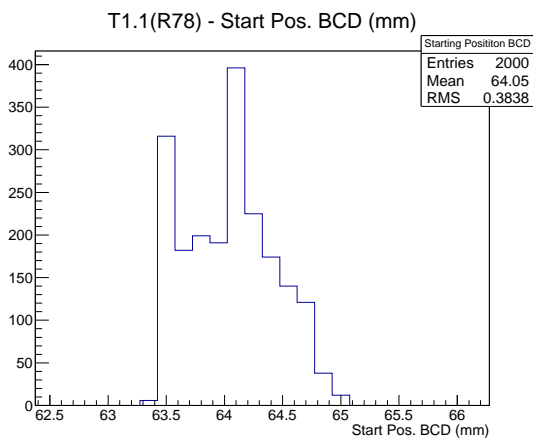

Target Performance Report - T1.1(R78)

Report Generated: March 13, 2012,

Last Actuation: 13/03/12 11:16:30

1 Operation Summary

	Last Shift	Total
Actuations:	69.1K	3247.2 K
Quadrature Count errors:	0	0
Fiber ADC errors:	0	1
BPS errors (during actuation):	0	2
(R78) Gaps > 3s & < 10s:	0	580
(R78) Gaps > 10s:	0	188
(R78) SP2 Corrections:	9	30
(R78) Capture Over/Under shoots:	19/85	941/85

2 Mechanical Performance

Starting position for the last 2000 actuations. Starting position width over time.

Acceleration for the last 2000 actuations.

Acceleration over time. Normalised to a temperature 68C using the temperature data collected by the system.

3 Optical Performance

4 BPS Check