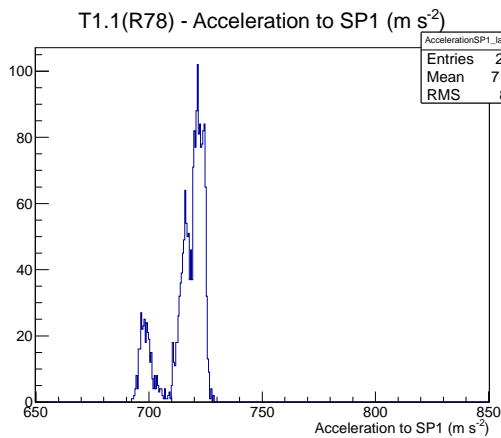

Target Performance Report - T1.1(R78)

Report Generated: March 13, 2012,

Last Actuation: 13/03/12 11:16:30

1 Operation Summary

	Last Shift	Total
Actuations:	69.1K	3247.2 K
Quadrature Count errors:	0	0
Fiber ADC errors:	0	1
BPS errors (during actuation):	0	2
(R78) Gaps > 3s & < 10s:	0	580
(R78) Gaps > 10s:	0	188
(R78) SP2 Corrections:	9	30
(R78) Capture Over/Under shoots:	19/85	941/85

2 Mechanical Performance

Starting position for the last 2000 actuations. Starting position width over time.

Acceleration for the last 2000 actuations.

Acceleration over time. Normalised to a temperature 68C using the temperature data collected by the system.