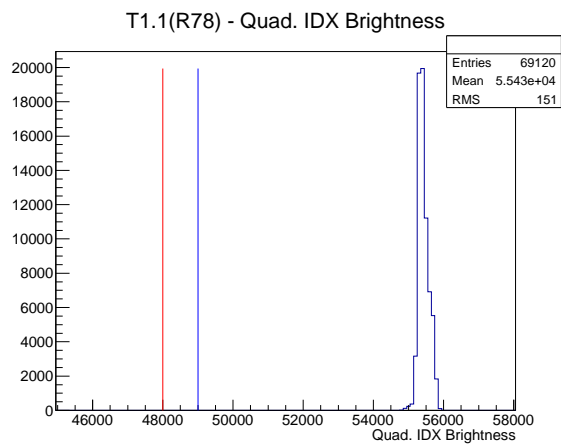

Target Performance Report - T1.1(R78)

Report Generated: March 13, 2012,

Last Actuation: 13/03/12 11:16:30

1 Operation Summary

	Last Shift	Total
Actuations:	69.1K	3247.2 K
Quadrature Count errors:	0	0
Fiber ADC errors:	0	1
BPS errors (during actuation):	0	2
(R78) Gaps > 3s & < 10s:	0	580
(R78) Gaps > 10s:	0	188
(R78) SP2 Corrections:	9	30
(R78) Capture Over/Under shoots:	19/85	941/85

2 Mechanical Performance

Starting position for the last 2000 actuations. Starting position width over time.

Acceleration for the last 2000 actuations.

Acceleration over time. Normalised to a temperature 68C using the temperature data collected by the system.

3 Optical Performance

4 BPS Check