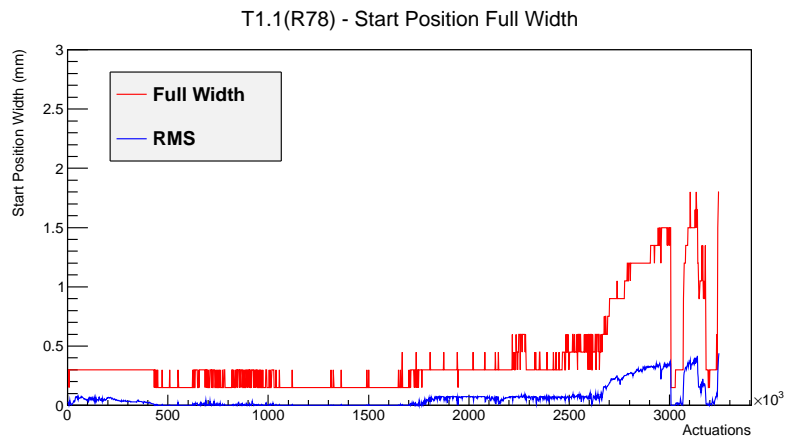

Target Performance Report - T1.1(R78)

Report Generated: March 13, 2012,

Last Actuation: 13/03/12 11:16:30

1 Operation Summary

	Last Shift	Total
Actuations:	69.1K	3247.2 K
Quadrature Count errors:	0	0
Fiber ADC errors:	0	1
BPS errors (during actuation):	0	2
(R78) Gaps > 3s & < 10s:	0	580
(R78) Gaps > 10s:	0	188
(R78) SP2 Corrections:	9	30
(R78) Capture Over/Under shoots:	19/85	941/85

2 Mechanical Performance

Starting position for the last 2000 actuations. Starting position width over time.

Acceleration for the last 2000 actuations.

Acceleration over time. Normalised to a temperature 68C using the temperature data collected by the system.