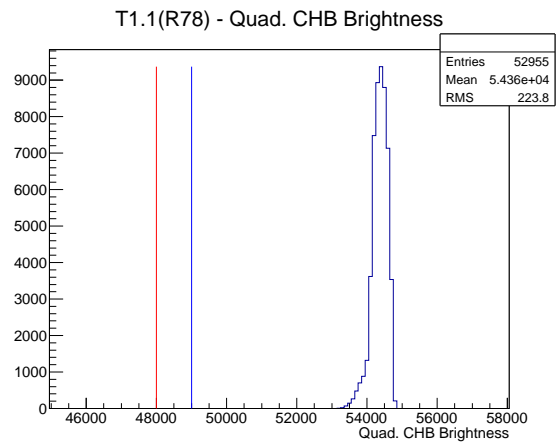

Target Performance Report - T1.1(R78)

Report Generated: March 12, 2012,

Last Actuation: 12/03/12 11:01:30

1 Operation Summary

	Last Shift	Total
Actuations:	53.0K	3178.1 K
Quadrature Count errors:	0	0
Fiber ADC errors:	0	1
BPS errors (during actuation):	1	2
(R78) Gaps > 3s & < 10s:	0	580
(R78) Gaps > 10s:	2	186
(R78) SP2 Corrections:	1	21
(R78) Capture Over/Under shoots:	0/416	503/416

2 Mechanical Performance

Starting position for the last 2000 actuations. Starting position width over time.

Acceleration for the last 2000 actuations.

Acceleration over time. Normalised to a temperature 68C using the temperature data collected by the system.

3 Optical Performance

4 BPS Check