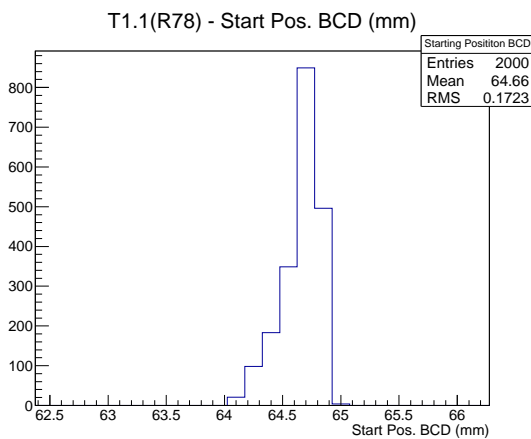

Target Performance Report - T1.1(R78)

Report Generated: March 12, 2012,

Last Actuation: 12/03/12 11:01:30

1 Operation Summary

	Last Shift	Total
Actuations:	53.0K	3178.1 K
Quadrature Count errors:	0	0
Fiber ADC errors:	0	1
BPS errors (during actuation):	1	2
(R78) Gaps > 3s & < 10s:	0	580
(R78) Gaps > 10s:	2	186
(R78) SP2 Corrections:	1	21
(R78) Capture Over/Under shoots:	0/416	503/416

2 Mechanical Performance

Starting position for the last 2000 actuations. Starting position width over time.

Acceleration for the last 2000 actuations.

Acceleration over time. Normalised to a temperature 68C using the temperature data collected by the system.

3 Optical Performance

4 BPS Check