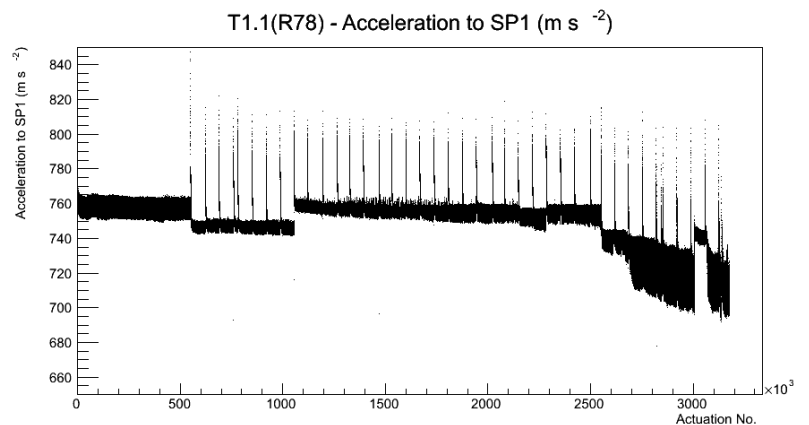

Target Performance Report - T1.1(R78)

Report Generated: March 12, 2012,

Last Actuation: 12/03/12 11:01:30

1 Operation Summary

	Last Shift	Total
Actuations:	53.0K	3178.1 K
Quadrature Count errors:	0	0
Fiber ADC errors:	0	1
BPS errors (during actuation):	1	2
(R78) Gaps > 3s & < 10s:	0	580
(R78) Gaps > 10s:	2	186
(R78) SP2 Corrections:	1	21
(R78) Capture Over/Under shoots:	0/416	503/416

2 Mechanical Performance

Starting position for the last 2000 actuations. Starting position width over time.

Acceleration for the last 2000 actuations.

Acceleration over time. Normalised to a temperature 68C using the temperature data collected by the system.