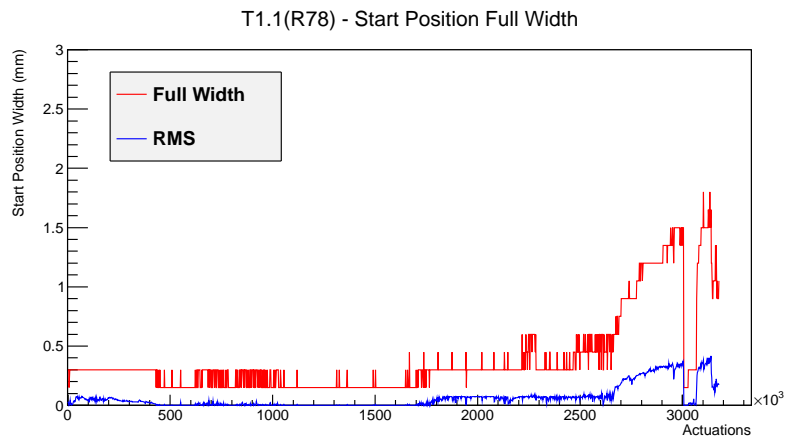

Target Performance Report - T1.1(R78)

Report Generated: March 12, 2012,

Last Actuation: 12/03/12 11:01:30

1 Operation Summary

	Last Shift	Total
Actuations:	53.0K	3178.1 K
Quadrature Count errors:	0	0
Fiber ADC errors:	0	1
BPS errors (during actuation):	1	2
(R78) Gaps > 3s & < 10s:	0	580
(R78) Gaps > 10s:	2	186
(R78) SP2 Corrections:	1	21
(R78) Capture Over/Under shoots:	0/416	503/416

2 Mechanical Performance

Starting position for the last 2000 actuations. Starting position width over time.

Acceleration for the last 2000 actuations.

Acceleration over time. Normalised to a temperature 68C using the temperature data collected by the system.