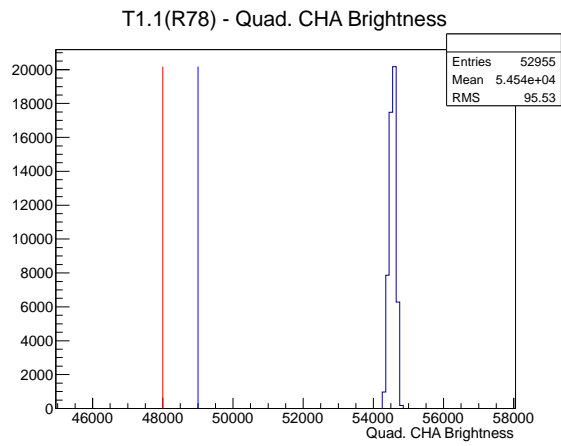

Target Performance Report - T1.1(R78)

Report Generated: March 12, 2012,

Last Actuation: 12/03/12 11:01:30

1 Operation Summary

	Last Shift	Total
Actuations:	53.0K	3178.1 K
Quadrature Count errors:	0	0
Fiber ADC errors:	0	1
BPS errors (during actuation):	1	2
(R78) Gaps > 3s & < 10s:	0	580
(R78) Gaps > 10s:	2	186
(R78) SP2 Corrections:	1	21
(R78) Capture Over/Under shoots:	0/416	503/416

2 Mechanical Performance

Starting position for the last 2000 actuations. Starting position width over time.

Acceleration for the last 2000 actuations.

Acceleration over time. Normalised to a temperature 68C using the temperature data collected by the system.

3 Optical Performance

4 BPS Check