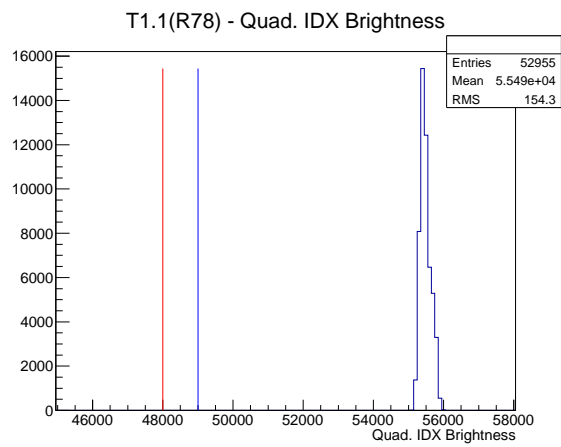

Target Performance Report - T1.1(R78)

Report Generated: March 12, 2012,

Last Actuation: 12/03/12 11:01:30

1 Operation Summary

	Last Shift	Total
Actuations:	53.0K	3178.1 K
Quadrature Count errors:	0	0
Fiber ADC errors:	0	1
BPS errors (during actuation):	1	2
(R78) Gaps > 3s & < 10s:	0	580
(R78) Gaps > 10s:	2	186
(R78) SP2 Corrections:	1	21
(R78) Capture Over/Under shoots:	0/416	503/416

2 Mechanical Performance

Starting position for the last 2000 actuations. Starting position width over time.

Acceleration for the last 2000 actuations.

Acceleration over time. Normalised to a temperature 68C using the temperature data collected by the system.

3 Optical Performance

4 BPS Check