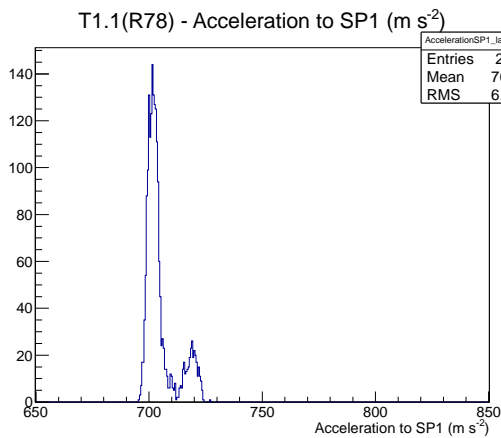

Target Performance Report - T1.1(R78)

Report Generated: March 12, 2012,

Last Actuation: 12/03/12 11:01:30

1 Operation Summary

	Last Shift	Total
Actuations:	53.0K	3178.1 K
Quadrature Count errors:	0	0
Fiber ADC errors:	0	1
BPS errors (during actuation):	1	2
(R78) Gaps > 3s & < 10s:	0	580
(R78) Gaps > 10s:	2	186
(R78) SP2 Corrections:	1	21
(R78) Capture Over/Under shoots:	0/416	503/416

2 Mechanical Performance

Starting position for the last 2000 actuations. Starting position width over time.

Acceleration for the last 2000 actuations.

Acceleration over time. Normalised to a temperature 68C using the temperature data collected by the system.