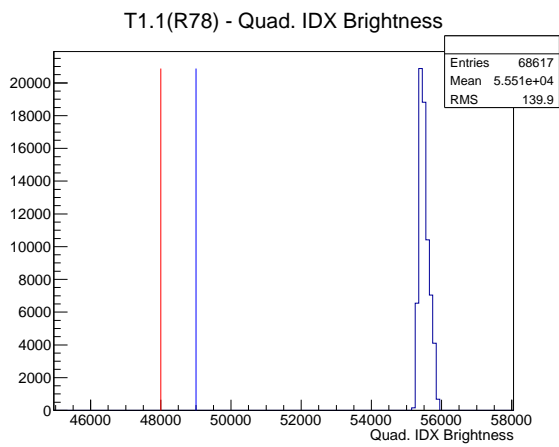

Target Performance Report - T1.1(R78)

Report Generated: March 11, 2012,

Last Actuation: 11/03/12 11:14:27

1 Operation Summary

	Last Shift	Total
Actuations:	68.6K	3125.1 K
Quadrature Count errors:	0	0
Fiber ADC errors:	0	1
BPS errors (during actuation):	0	1
(R78) Gaps > 3s & < 10s:	0	580
(R78) Gaps > 10s:	2	182
(R78) SP2 Corrections:	4	20
(R78) Capture Over/Under shoots:	0/164	339/164

2 Mechanical Performance

Starting position for the last 2000 actuations.

Starting position width over time.

Acceleration for the last 2000 actuations.

Acceleration over time. Normalised to a temperature 68C using the temperature data collected by the system.

3 Optical Performance

4 BPS Check