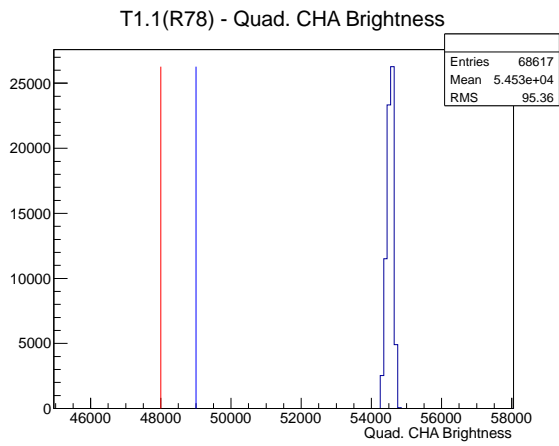

Target Performance Report - T1.1(R78)

Report Generated: March 11, 2012,

Last Actuation: 11/03/12 11:14:27

1 Operation Summary

	Last Shift	Total
Actuations:	68.6K	3125.1 K
Quadrature Count errors:	0	0
Fiber ADC errors:	0	1
BPS errors (during actuation):	0	1
(R78) Gaps > 3s & < 10s:	0	580
(R78) Gaps > 10s:	2	182
(R78) SP2 Corrections:	4	20
(R78) Capture Over/Under shoots:	0/164	339/164

2 Mechanical Performance

Starting position for the last 2000 actuations.

Starting position width over time.

Acceleration for the last 2000 actuations.

Acceleration over time. Normalised to a temperature 68C using the temperature data collected by the system.

3 Optical Performance

4 BPS Check