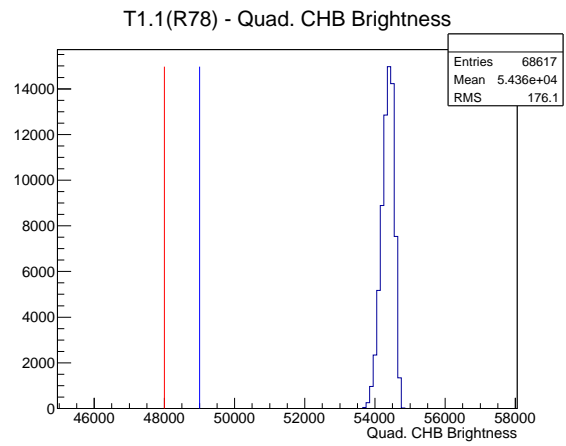

Target Performance Report - T1.1(R78)

Report Generated: March 11, 2012,

Last Actuation: 11/03/12 11:14:27

1 Operation Summary

	Last Shift	Total
Actuations:	68.6K	3125.1 K
Quadrature Count errors:	0	0
Fiber ADC errors:	0	1
BPS errors (during actuation):	0	1
(R78) Gaps > 3s & < 10s:	0	580
(R78) Gaps > 10s:	2	182
(R78) SP2 Corrections:	4	20
(R78) Capture Over/Under shoots:	0/164	339/164

2 Mechanical Performance

Starting position for the last 2000 actuations.

Starting position width over time.

Acceleration for the last 2000 actuations.

Acceleration over time. Normalised to a temperature 68C using the temperature data collected by the system.

3 Optical Performance

4 BPS Check