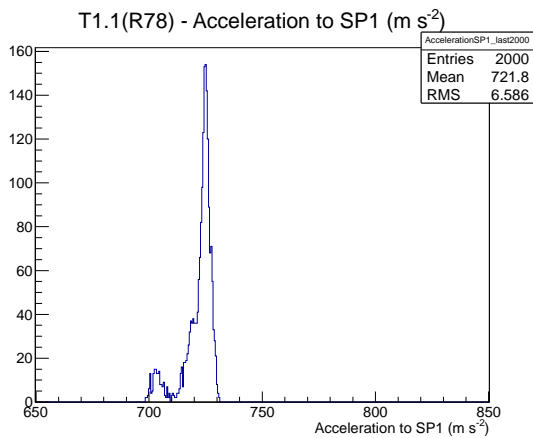

Target Performance Report - T1.1(R78)

Report Generated: March 11, 2012,

Last Actuation: 11/03/12 11:14:27

1 Operation Summary

	Last Shift	Total
Actuations:	68.6K	3125.1 K
Quadrature Count errors:	0	0
Fiber ADC errors:	0	1
BPS errors (during actuation):	0	1
(R78) Gaps > 3s & < 10s:	0	580
(R78) Gaps > 10s:	2	182
(R78) SP2 Corrections:	4	20
(R78) Capture Over/Under shoots:	0/164	339/164

2 Mechanical Performance

Starting position for the last 2000 actuations.

Starting position width over time.

Acceleration for the last 2000 actuations.

Acceleration over time. Normalised to a temperature 68C using the temperature data collected by the system.