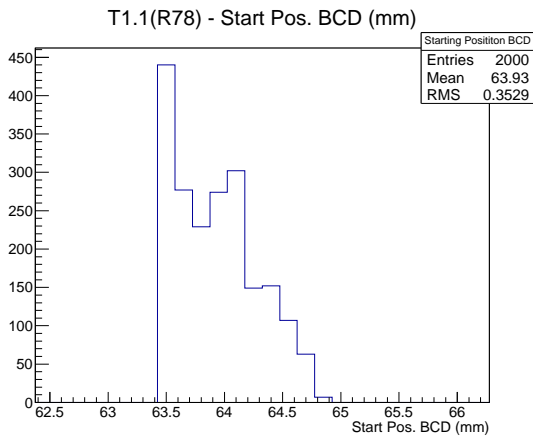

Target Performance Report - T1.1(R78)

Report Generated: March 11, 2012,

Last Actuation: 11/03/12 11:14:27

1 Operation Summary

	Last Shift	Total
Actuations:	68.6K	3125.1 K
Quadrature Count errors:	0	0
Fiber ADC errors:	0	1
BPS errors (during actuation):	0	1
(R78) Gaps > 3s & < 10s:	0	580
(R78) Gaps > 10s:	2	182
(R78) SP2 Corrections:	4	20
(R78) Capture Over/Under shoots:	0/164	339/164

2 Mechanical Performance

Starting position for the last 2000 actuations.

Starting position width over time.

Acceleration for the last 2000 actuations.

Acceleration over time. Normalised to a temperature 68C using the temperature data collected by the system.

3 Optical Performance

4 BPS Check