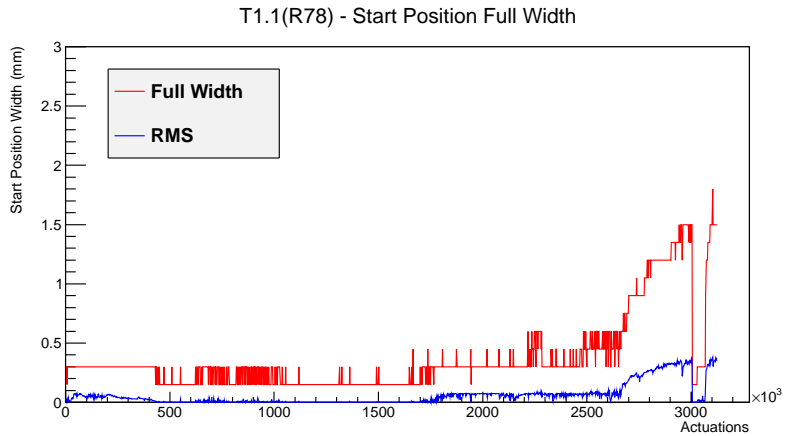

Target Performance Report - T1.1(R78)

Report Generated: March 11, 2012,

Last Actuation: 11/03/12 11:14:27

1 Operation Summary

	Last Shift	Total
Actuations:	68.6K	3125.1 K
Quadrature Count errors:	0	0
Fiber ADC errors:	0	1
BPS errors (during actuation):	0	1
(R78) Gaps > 3s & < 10s:	0	580
(R78) Gaps > 10s:	2	182
(R78) SP2 Corrections:	4	20
(R78) Capture Over/Under shoots:	0/164	339/164

2 Mechanical Performance

Starting position for the last 2000 actuations.

Starting position width over time.

Acceleration for the last 2000 actuations.

Acceleration over time. Normalised to a temperature 68C using the temperature data collected by the system.