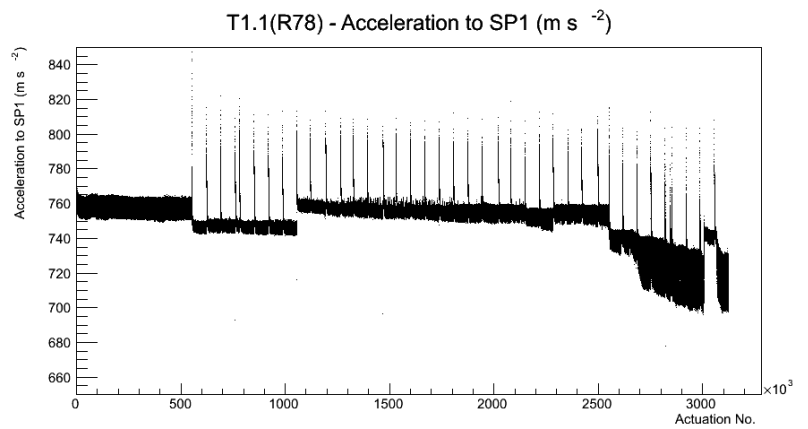

Target Performance Report - T1.1(R78)

Report Generated: March 11, 2012,

Last Actuation: 11/03/12 11:14:27

1 Operation Summary

	Last Shift	Total
Actuations:	68.6K	3125.1 K
Quadrature Count errors:	0	0
Fiber ADC errors:	0	1
BPS errors (during actuation):	0	1
(R78) Gaps > 3s & < 10s:	0	580
(R78) Gaps > 10s:	2	182
(R78) SP2 Corrections:	4	20
(R78) Capture Over/Under shoots:	0/164	339/164

2 Mechanical Performance

Starting position for the last 2000 actuations.

Starting position width over time.

Acceleration for the last 2000 actuations.

Acceleration over time. Normalised to a temperature 68C using the temperature data collected by the system.

3 Optical Performance

4 BPS Check