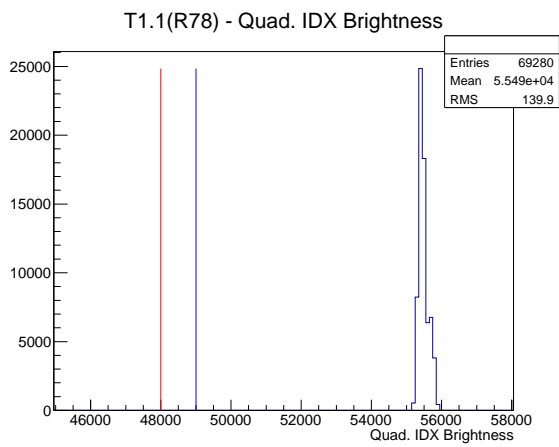

## 2 Mechanical Performance

Starting position for the last 2000 actuations.

Starting position width over time.

Acceleration for the last 2000 actuations.

Acceleration over time. Normalised to a temperature 68C using the temperature data collected by the system.

### 3 Optical Performance