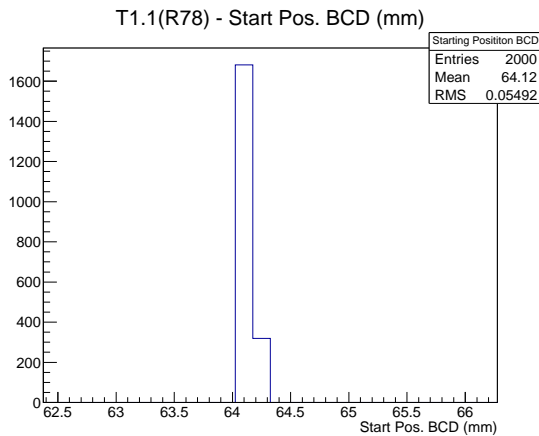

## 1 Operation Summary

	Last Shift	Total
Actuations:	69.3K	3056.5 K
Quadrature Count errors:	0	0
Fiber ADC errors:	0	1
BPS errors (during actuation):	0	1
(R78) Gaps > 3s & < 10s:	0	580
(R78) Gaps > 10s:	0	180
(R78) SP2 Corrections:	6	16
(R78) Capture Over/Under shoots:	19/138	201/138

## 2 Mechanical Performance

Starting position for the last 2000 actuations.

Starting position width over time.

Acceleration for the last 2000 actuations.

Acceleration over time. Normalised to a temperature 68C using the temperature data collected by the system.