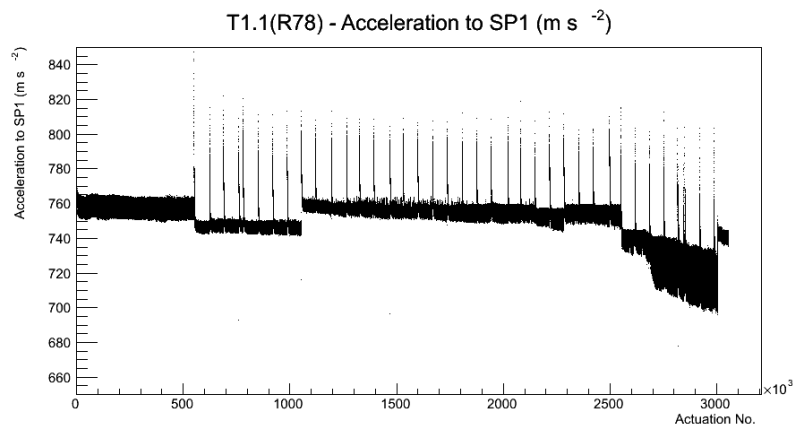

## 2 Mechanical Performance

Starting position for the last 2000 actuations.

Starting position width over time.

Acceleration for the last 2000 actuations.

Acceleration over time. Normalised to a temperature 68C using the temperature data collected by the system.

### 3 Optical Performance