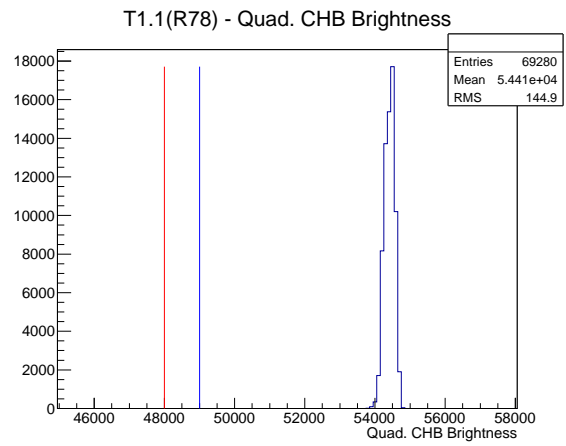

## 2 Mechanical Performance

Starting position for the last 2000 actuations.

Starting position width over time.

Acceleration for the last 2000 actuations.

Acceleration over time. Normalised to a temperature 68C using the temperature data collected by the system.

### 3 Optical Performance