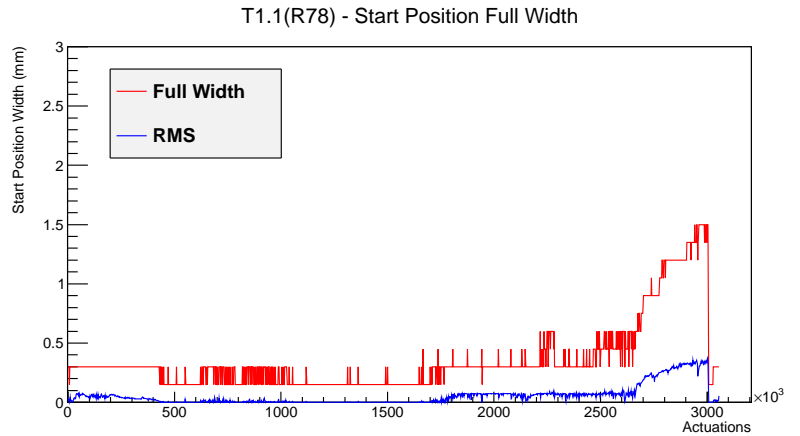

## 1 Operation Summary

	Last Shift	Total
Actuations:	69.3K	3056.5 K
Quadrature Count errors:	0	0
Fiber ADC errors:	0	1
BPS errors (during actuation):	0	1
(R78) Gaps > 3s & < 10s:	0	580
(R78) Gaps > 10s:	0	180
(R78) SP2 Corrections:	6	16
(R78) Capture Over/Under shoots:	19/138	201/138

## 2 Mechanical Performance

Starting position for the last 2000 actuations.

Starting position width over time.

Acceleration for the last 2000 actuations.

Acceleration over time. Normalised to a temperature 68C using the temperature data collected by the system.