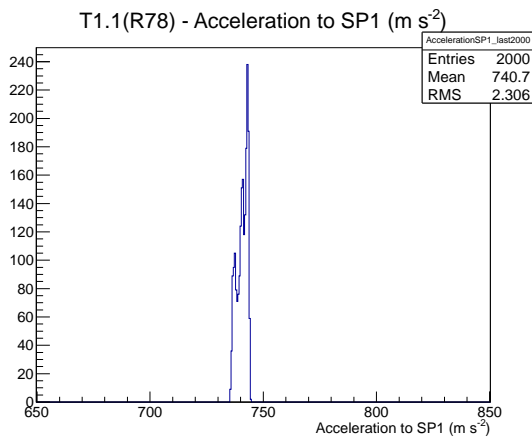

## 1 Operation Summary

	Last Shift	Total
Actuations:	69.3K	3056.5 K
Quadrature Count errors:	0	0
Fiber ADC errors:	0	1
BPS errors (during actuation):	0	1
(R78) Gaps > 3s & < 10s:	0	580
(R78) Gaps > 10s:	0	180
(R78) SP2 Corrections:	6	16
(R78) Capture Over/Under shoots:	19/138	201/138

## 2 Mechanical Performance

Starting position for the last 2000 actuations.

Starting position width over time.

Acceleration for the last 2000 actuations.

Acceleration over time. Normalised to a temperature 68C using the temperature data collected by the system.