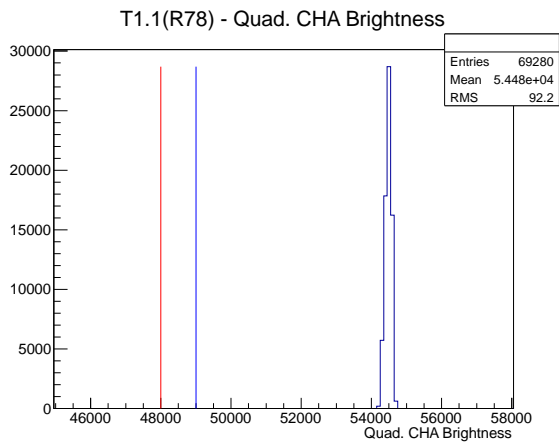

## 2 Mechanical Performance

Starting position for the last 2000 actuations.

Starting position width over time.

Acceleration for the last 2000 actuations.

Acceleration over time. Normalised to a temperature 68C using the temperature data collected by the system.

### 3 Optical Performance