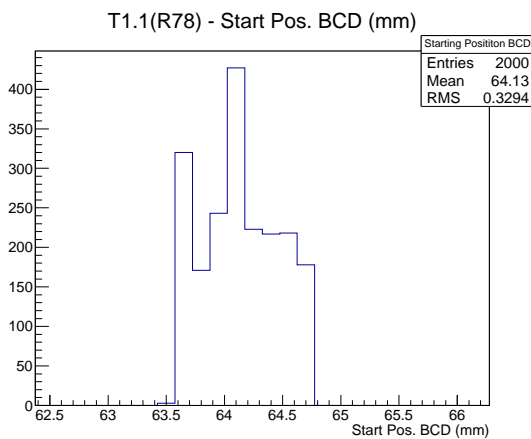

Target Performance Report - T1.1(R78)

Report Generated: March 8, 2012,

Last Actuation: 08/03/12 11:27:40

1 Operation Summary

	Last Shift	Total
Actuations:	69.6K	2920.5 K
Quadrature Count errors:	0	0
Fiber ADC errors:	0	1
BPS errors (during actuation):	0	1
(R78) Gaps > 3s & < 10s:	0	580
(R78) Gaps > 10s:	2	176
(R78) SP2 Corrections:	1	9
(R78) Capture Over/Under shoots:	0/105	13/105

2 Mechanical Performance

Starting position for the last 2000 actuations. Starting position width over time.

Acceleration for the last 2000 actuations.

Acceleration over time. Normalised to a temperature 68C using the temperature data collected by the system.

3 Optical Performance

4 BPS Check