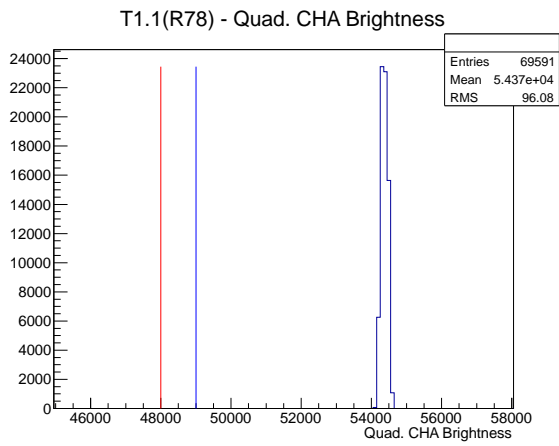

Target Performance Report - T1.1(R78)

Report Generated: March 8, 2012,

Last Actuation: 08/03/12 11:27:40

1 Operation Summary

	Last Shift	Total
Actuations:	69.6K	2920.5 K
Quadrature Count errors:	0	0
Fiber ADC errors:	0	1
BPS errors (during actuation):	0	1
(R78) Gaps > 3s & < 10s:	0	580
(R78) Gaps > 10s:	2	176
(R78) SP2 Corrections:	1	9
(R78) Capture Over/Under shoots:	0/105	13/105

2 Mechanical Performance

Starting position for the last 2000 actuations. Starting position width over time.

Acceleration for the last 2000 actuations.

Acceleration over time. Normalised to a temperature 68C using the temperature data collected by the system.

3 Optical Performance

4 BPS Check