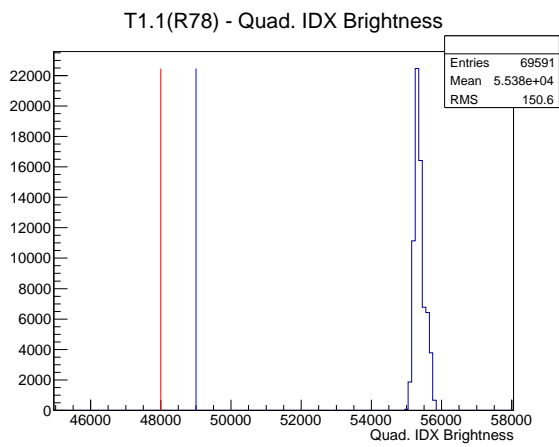

Target Performance Report - T1.1(R78)

Report Generated: March 8, 2012,

Last Actuation: 08/03/12 11:27:40

1 Operation Summary

	Last Shift	Total
Actuations:	69.6K	2920.5 K
Quadrature Count errors:	0	0
Fiber ADC errors:	0	1
BPS errors (during actuation):	0	1
(R78) Gaps > 3s & < 10s:	0	580
(R78) Gaps > 10s:	2	176
(R78) SP2 Corrections:	1	9
(R78) Capture Over/Under shoots:	0/105	13/105

2 Mechanical Performance

Starting position for the last 2000 actuations. Starting position width over time.

Acceleration for the last 2000 actuations.

Acceleration over time. Normalised to a temperature 68C using the temperature data collected by the system.

3 Optical Performance

4 BPS Check