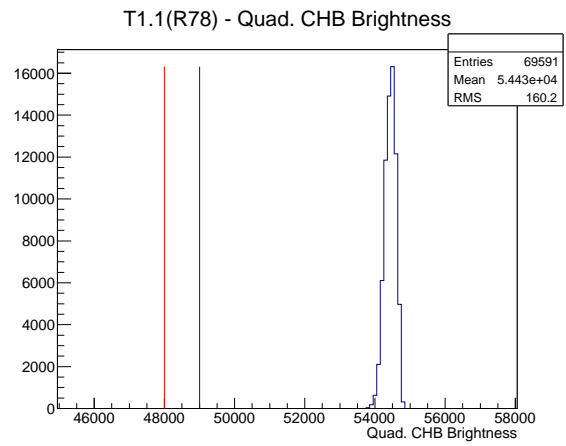

Target Performance Report - T1.1(R78)

Report Generated: March 8, 2012,

Last Actuation: 08/03/12 11:27:40

1 Operation Summary

	Last Shift	Total
Actuations:	69.6K	2920.5 K
Quadrature Count errors:	0	0
Fiber ADC errors:	0	1
BPS errors (during actuation):	0	1
(R78) Gaps > 3s & < 10s:	0	580
(R78) Gaps > 10s:	2	176
(R78) SP2 Corrections:	1	9
(R78) Capture Over/Under shoots:	0/105	13/105

2 Mechanical Performance

Starting position for the last 2000 actuations. Starting position width over time.

Acceleration for the last 2000 actuations.

Acceleration over time. Normalised to a temperature 68C using the temperature data collected by the system.

3 Optical Performance

4 BPS Check