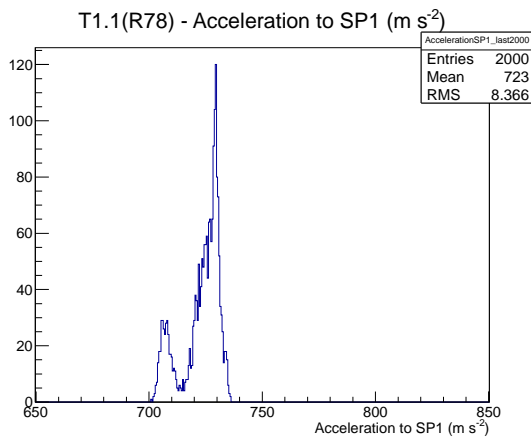

Target Performance Report - T1.1(R78)

Report Generated: March 8, 2012,

Last Actuation: 08/03/12 11:27:40

1 Operation Summary

	Last Shift	Total
Actuations:	69.6K	2920.5 K
Quadrature Count errors:	0	0
Fiber ADC errors:	0	1
BPS errors (during actuation):	0	1
(R78) Gaps > 3s & < 10s:	0	580
(R78) Gaps > 10s:	2	176
(R78) SP2 Corrections:	1	9
(R78) Capture Over/Under shoots:	0/105	13/105

2 Mechanical Performance

Starting position for the last 2000 actuations. Starting position width over time.

Acceleration for the last 2000 actuations.

Acceleration over time. Normalised to a temperature 68C using the temperature data collected by the system.