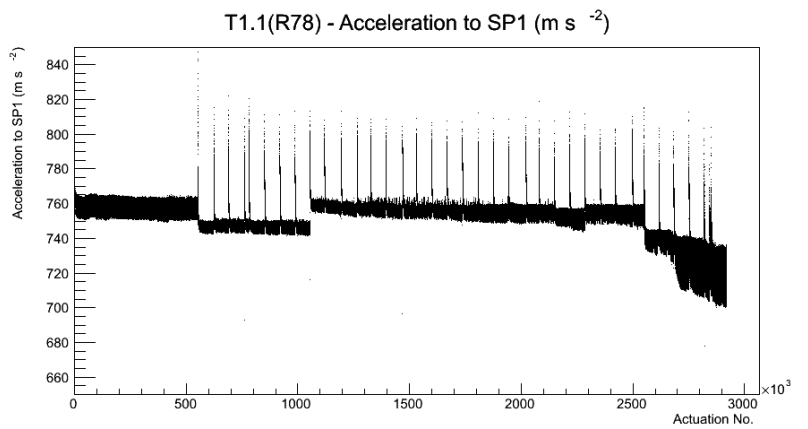

Target Performance Report - T1.1(R78)

Report Generated: March 8, 2012,

Last Actuation: 08/03/12 11:27:40

1 Operation Summary

	Last Shift	Total
Actuations:	69.6K	2920.5 K
Quadrature Count errors:	0	0
Fiber ADC errors:	0	1
BPS errors (during actuation):	0	1
(R78) Gaps > 3s & < 10s:	0	580
(R78) Gaps > 10s:	2	176
(R78) SP2 Corrections:	1	9
(R78) Capture Over/Under shoots:	0/105	13/105

2 Mechanical Performance

Starting position for the last 2000 actuations. Starting position width over time.

Acceleration for the last 2000 actuations.

Acceleration over time. Normalised to a temperature 68C using the temperature data collected by the system.