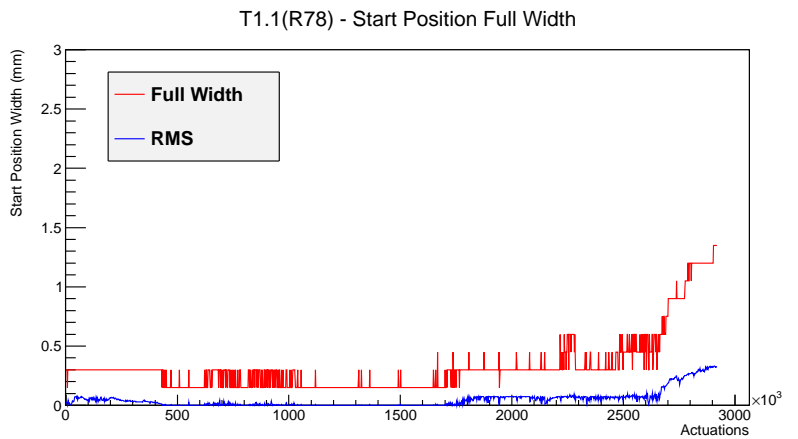

Target Performance Report - T1.1(R78)

Report Generated: March 8, 2012,

Last Actuation: 08/03/12 11:27:40

1 Operation Summary

	Last Shift	Total
Actuations:	69.6K	2920.5 K
Quadrature Count errors:	0	0
Fiber ADC errors:	0	1
BPS errors (during actuation):	0	1
(R78) Gaps > 3s & < 10s:	0	580
(R78) Gaps > 10s:	2	176
(R78) SP2 Corrections:	1	9
(R78) Capture Over/Under shoots:	0/105	13/105

2 Mechanical Performance

Starting position for the last 2000 actuations. Starting position width over time.

Acceleration for the last 2000 actuations.

Acceleration over time. Normalised to a temperature 68C using the temperature data collected by the system.