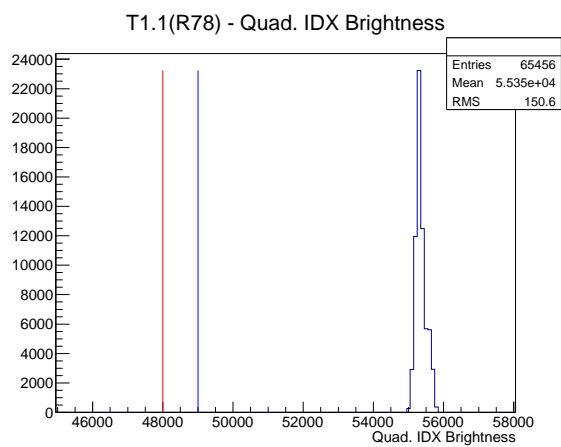

Target Performance Report - T1.1(R78)

Report Generated: March 6, 2012,

Last Actuation: 06/03/12 10:54:22

1 Operation Summary

	Last Shift	Total
Actuations:	65.5K	2817.3 K
Quadrature Count errors:	0	0
Fiber ADC errors:	0	1
BPS errors (during actuation):	0	0
(R78) Gaps > 3s & < 10s:	0	580
(R78) Gaps > 10s:	2	166
(R78) SP2 Corrections:	0	5
(R78) Capture Over/Under shoots:	0/1	1/1

2 Mechanical Performance

Starting position for the last 2000 actuations.

Starting position width over time.

Acceleration for the last 2000 actuations.

Acceleration over time. Normalised to a temperature 68C using the temperature data collected by the system.

3 Optical Performance

4 BPS Check