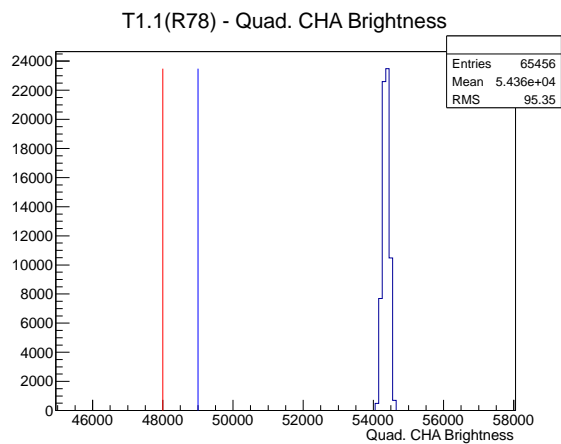

Target Performance Report - T1.1(R78)

Report Generated: March 6, 2012,

Last Actuation: 06/03/12 10:54:22

1 Operation Summary

	Last Shift	Total
Actuations:	65.5K	2817.3 K
Quadrature Count errors:	0	0
Fiber ADC errors:	0	1
BPS errors (during actuation):	0	0
(R78) Gaps > 3s & < 10s:	0	580
(R78) Gaps > 10s:	2	166
(R78) SP2 Corrections:	0	5
(R78) Capture Over/Under shoots:	0/1	1/1

2 Mechanical Performance

Starting position for the last 2000 actuations.

Starting position width over time.

Acceleration for the last 2000 actuations.

Acceleration over time. Normalised to a temperature 68C using the temperature data collected by the system.

3 Optical Performance

4 BPS Check