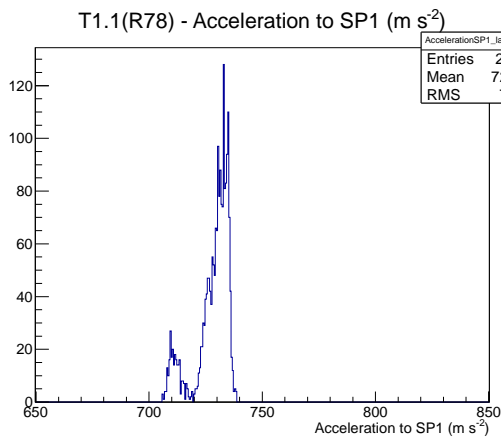

Target Performance Report - T1.1(R78)

Report Generated: March 6, 2012,

Last Actuation: 06/03/12 10:54:22

1 Operation Summary

	Last Shift	Total
Actuations:	65.5K	2817.3 K
Quadrature Count errors:	0	0
Fiber ADC errors:	0	1
BPS errors (during actuation):	0	0
(R78) Gaps > 3s & < 10s:	0	580
(R78) Gaps > 10s:	2	166
(R78) SP2 Corrections:	0	5
(R78) Capture Over/Under shoots:	0/1	1/1

2 Mechanical Performance

Starting position for the last 2000 actuations.

Starting position width over time.

Acceleration for the last 2000 actuations.

Acceleration over time. Normalised to a temperature 68C using the temperature data collected by the system.