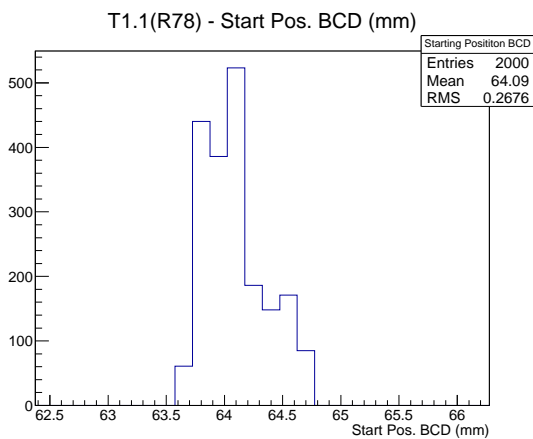

Target Performance Report - T1.1(R78)

Report Generated: March 6, 2012,

Last Actuation: 06/03/12 10:54:22

1 Operation Summary

	Last Shift	Total
Actuations:	65.5K	2817.3 K
Quadrature Count errors:	0	0
Fiber ADC errors:	0	1
BPS errors (during actuation):	0	0
(R78) Gaps > 3s & < 10s:	0	580
(R78) Gaps > 10s:	2	166
(R78) SP2 Corrections:	0	5
(R78) Capture Over/Under shoots:	0/1	1/1

2 Mechanical Performance

Starting position for the last 2000 actuations.

Starting position width over time.

Acceleration for the last 2000 actuations.

Acceleration over time. Normalised to a temperature 68C using the temperature data collected by the system.

3 Optical Performance

4 BPS Check