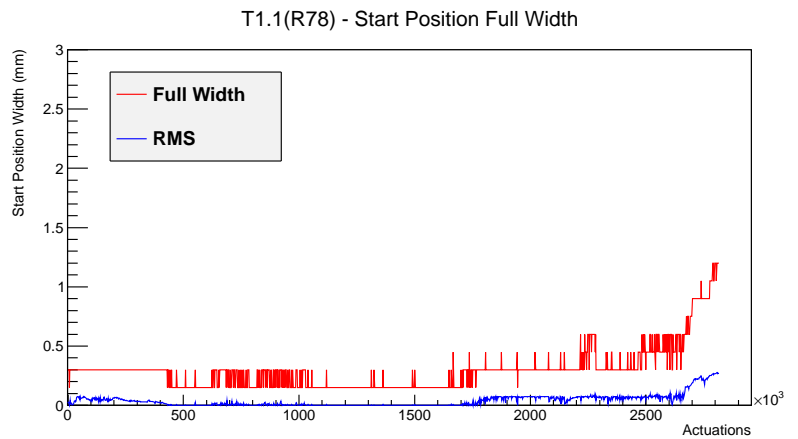

Target Performance Report - T1.1(R78)

Report Generated: March 6, 2012,

Last Actuation: 06/03/12 10:54:22

1 Operation Summary

	Last Shift	Total
Actuations:	65.5K	2817.3 K
Quadrature Count errors:	0	0
Fiber ADC errors:	0	1
BPS errors (during actuation):	0	0
(R78) Gaps > 3s & < 10s:	0	580
(R78) Gaps > 10s:	2	166
(R78) SP2 Corrections:	0	5
(R78) Capture Over/Under shoots:	0/1	1/1

2 Mechanical Performance

Starting position for the last 2000 actuations.

Starting position width over time.

Acceleration for the last 2000 actuations.

Acceleration over time. Normalised to a temperature 68C using the temperature data collected by the system.