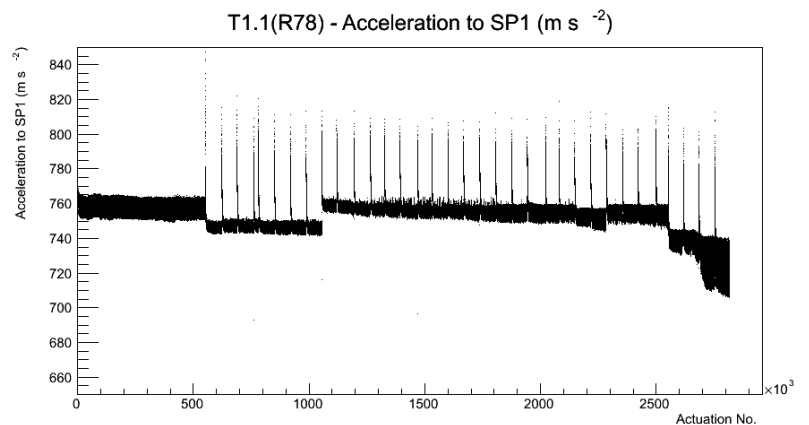

Target Performance Report - T1.1(R78)

Report Generated: March 6, 2012,

Last Actuation: 06/03/12 10:54:22

1 Operation Summary

	Last Shift	Total
Actuations:	65.5K	2817.3 K
Quadrature Count errors:	0	0
Fiber ADC errors:	0	1
BPS errors (during actuation):	0	0
(R78) Gaps > 3s & < 10s:	0	580
(R78) Gaps > 10s:	2	166
(R78) SP2 Corrections:	0	5
(R78) Capture Over/Under shoots:	0/1	1/1

2 Mechanical Performance

Starting position for the last 2000 actuations.

Starting position width over time.

Acceleration for the last 2000 actuations.

Acceleration over time. Normalised to a temperature 68C using the temperature data collected by the system.

3 Optical Performance

4 BPS Check