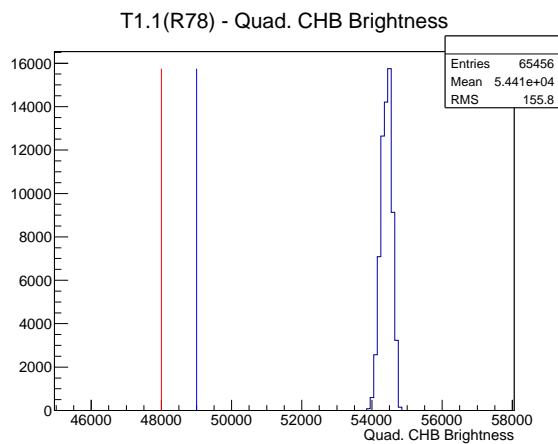

Target Performance Report - T1.1(R78)

Report Generated: March 6, 2012,

Last Actuation: 06/03/12 10:54:22

1 Operation Summary

	Last Shift	Total
Actuations:	65.5K	2817.3 K
Quadrature Count errors:	0	0
Fiber ADC errors:	0	1
BPS errors (during actuation):	0	0
(R78) Gaps > 3s & < 10s:	0	580
(R78) Gaps > 10s:	2	166
(R78) SP2 Corrections:	0	5
(R78) Capture Over/Under shoots:	0/1	1/1

2 Mechanical Performance

Starting position for the last 2000 actuations.

Starting position width over time.

Acceleration for the last 2000 actuations.

Acceleration over time. Normalised to a temperature 68C using the temperature data collected by the system.

3 Optical Performance

4 BPS Check