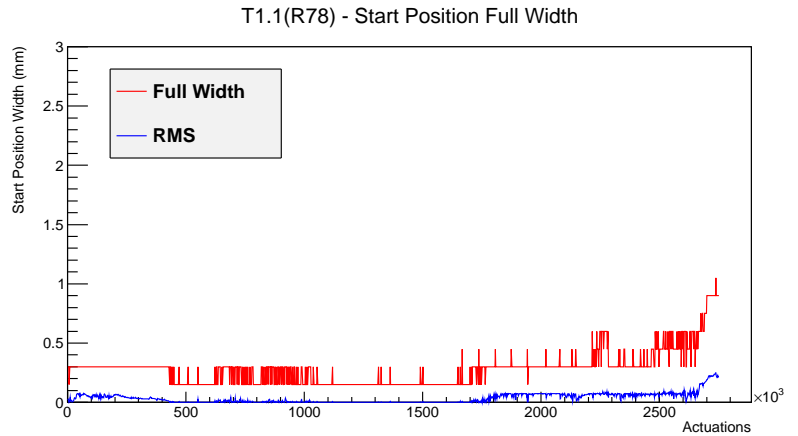

Target Performance Report - T1.1(R78)

Report Generated: March 5, 2012,

Last Actuation: 05/03/12 11:03:47

1 Operation Summary

	Last Shift	Total
Actuations:	68.4K	2751.8 K
Quadrature Count errors:	0	0
Fiber ADC errors:	0	1
BPS errors (during actuation):	0	0
(R78) Gaps > 3s & < 10s:	0	580
(R78) Gaps > 10s:	2	164
(R78) SP2 Corrections:	0	5
(R78) Capture Over/Under shoots:	0/0	1/0

2 Mechanical Performance

Starting position for the last 2000 actuations.

Starting position width over time.

Acceleration for the last 2000 actuations.

Acceleration over time. Normalised to a temperature 68C using the temperature data collected by the system.