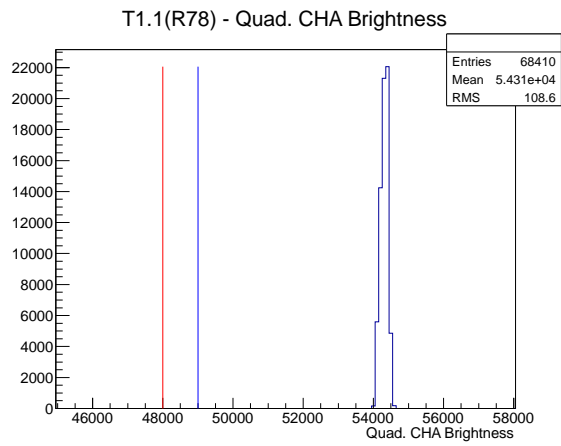

Target Performance Report - T1.1(R78)

Report Generated: March 5, 2012,

Last Actuation: 05/03/12 11:03:47

1 Operation Summary

	Last Shift	Total
Actuations:	68.4K	2751.8 K
Quadrature Count errors:	0	0
Fiber ADC errors:	0	1
BPS errors (during actuation):	0	0
(R78) Gaps > 3s & < 10s:	0	580
(R78) Gaps > 10s:	2	164
(R78) SP2 Corrections:	0	5
(R78) Capture Over/Under shoots:	0/0	1/0

2 Mechanical Performance

Starting position for the last 2000 actuations.

Starting position width over time.

Acceleration for the last 2000 actuations.

Acceleration over time. Normalised to a temperature 68C using the temperature data collected by the system.

3 Optical Performance

4 BPS Check