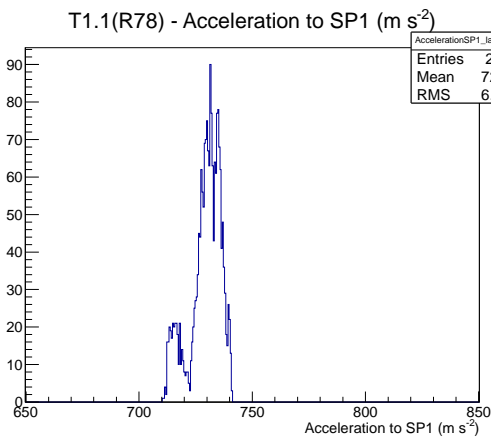

Target Performance Report - T1.1(R78)

Report Generated: March 5, 2012,

Last Actuation: 05/03/12 11:03:47

1 Operation Summary

	Last Shift	Total
Actuations:	68.4K	2751.8 K
Quadrature Count errors:	0	0
Fiber ADC errors:	0	1
BPS errors (during actuation):	0	0
(R78) Gaps > 3s & < 10s:	0	580
(R78) Gaps > 10s:	2	164
(R78) SP2 Corrections:	0	5
(R78) Capture Over/Under shoots:	0/0	1/0

2 Mechanical Performance

Starting position for the last 2000 actuations.

Starting position width over time.

Acceleration for the last 2000 actuations.

Acceleration over time. Normalised to a temperature 68C using the temperature data collected by the system.