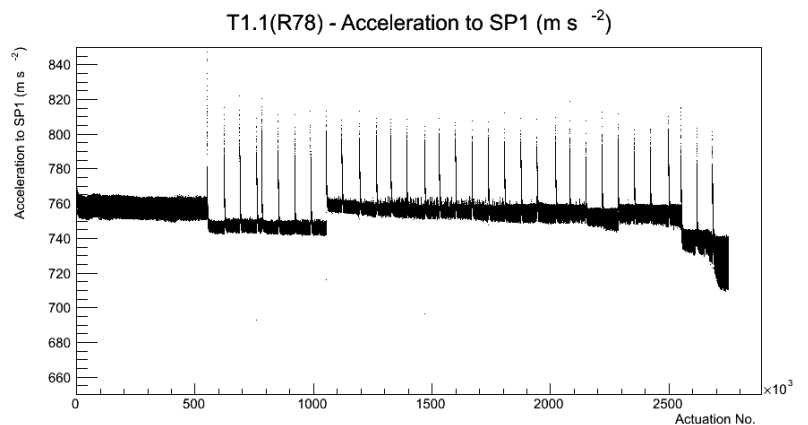

Target Performance Report - T1.1(R78)

Report Generated: March 5, 2012,

Last Actuation: 05/03/12 11:03:47

1 Operation Summary

	Last Shift	Total
Actuations:	68.4K	2751.8 K
Quadrature Count errors:	0	0
Fiber ADC errors:	0	1
BPS errors (during actuation):	0	0
(R78) Gaps > 3s & < 10s:	0	580
(R78) Gaps > 10s:	2	164
(R78) SP2 Corrections:	0	5
(R78) Capture Over/Under shoots:	0/0	1/0

2 Mechanical Performance

Starting position for the last 2000 actuations.

Starting position width over time.

Acceleration for the last 2000 actuations.

Acceleration over time. Normalised to a temperature 68C using the temperature data collected by the system.

3 Optical Performance

4 BPS Check