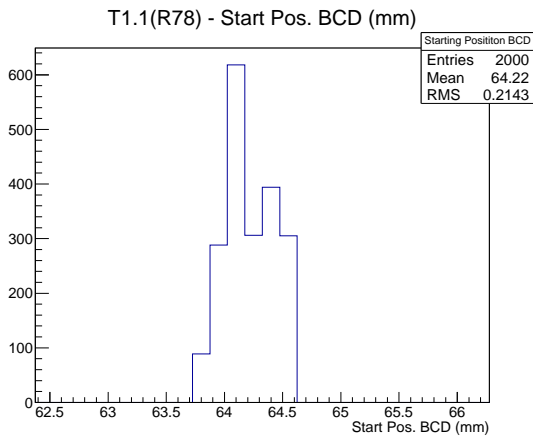

Target Performance Report - T1.1(R78)

Report Generated: March 5, 2012,

Last Actuation: 05/03/12 11:03:47

1 Operation Summary

	Last Shift	Total
Actuations:	68.4K	2751.8 K
Quadrature Count errors:	0	0
Fiber ADC errors:	0	1
BPS errors (during actuation):	0	0
(R78) Gaps > 3s & < 10s:	0	580
(R78) Gaps > 10s:	2	164
(R78) SP2 Corrections:	0	5
(R78) Capture Over/Under shoots:	0/0	1/0

2 Mechanical Performance

Starting position for the last 2000 actuations.

Starting position width over time.

Acceleration for the last 2000 actuations.

Acceleration over time. Normalised to a temperature 68C using the temperature data collected by the system.

3 Optical Performance

4 BPS Check