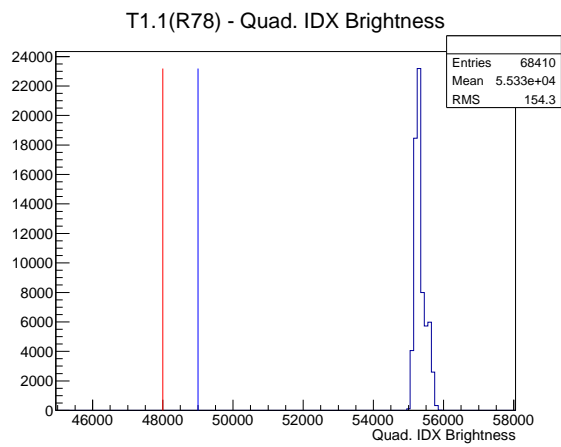

Target Performance Report - T1.1(R78)

Report Generated: March 5, 2012,

Last Actuation: 05/03/12 11:03:47

1 Operation Summary

	Last Shift	Total
Actuations:	68.4K	2751.8 K
Quadrature Count errors:	0	0
Fiber ADC errors:	0	1
BPS errors (during actuation):	0	0
(R78) Gaps > 3s & < 10s:	0	580
(R78) Gaps > 10s:	2	164
(R78) SP2 Corrections:	0	5
(R78) Capture Over/Under shoots:	0/0	1/0

2 Mechanical Performance

Starting position for the last 2000 actuations.

Starting position width over time.

Acceleration for the last 2000 actuations.

Acceleration over time. Normalised to a temperature 68C using the temperature data collected by the system.

3 Optical Performance

4 BPS Check