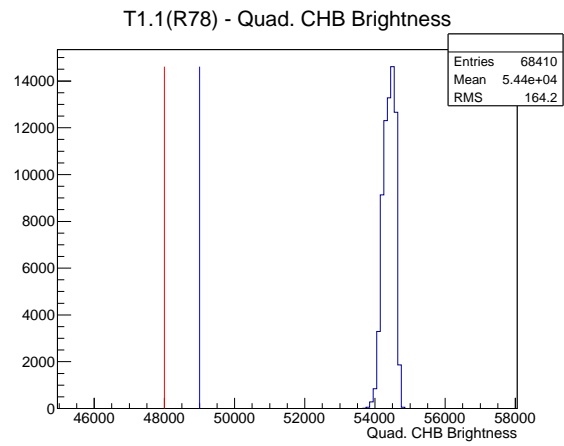

Target Performance Report - T1.1(R78)

Report Generated: March 5, 2012,

Last Actuation: 05/03/12 11:03:47

1 Operation Summary

	Last Shift	Total
Actuations:	68.4K	2751.8 K
Quadrature Count errors:	0	0
Fiber ADC errors:	0	1
BPS errors (during actuation):	0	0
(R78) Gaps > 3s & < 10s:	0	580
(R78) Gaps > 10s:	2	164
(R78) SP2 Corrections:	0	5
(R78) Capture Over/Under shoots:	0/0	1/0

2 Mechanical Performance

Starting position for the last 2000 actuations.

Starting position width over time.

Acceleration for the last 2000 actuations.

Acceleration over time. Normalised to a temperature 68C using the temperature data collected by the system.

3 Optical Performance

4 BPS Check