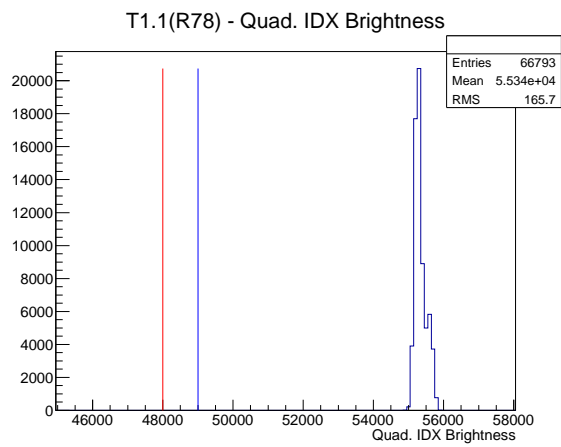

Target Performance Report - T1.1(R78)

Report Generated: March 4, 2012,

Last Actuation: 04/03/12 10:44:51

1 Operation Summary

	Last Shift	Total
Actuations:	66.8K	2683.4 K
Quadrature Count errors:	0	0
Fiber ADC errors:	0	1
BPS errors (during actuation):	0	0
(R78) Gaps > 3s & < 10s:	0	580
(R78) Gaps > 10s:	0	162
(R78) SP2 Corrections:	0	5
(R78) Capture Over/Under shoots:	0/0	1/0

2 Mechanical Performance

Starting position for the last 2000 actuations.

Starting position width over time.

Acceleration for the last 2000 actuations.

Acceleration over time. Normalised to a temperature 68C using the temperature data collected by the system.

3 Optical Performance

4 BPS Check