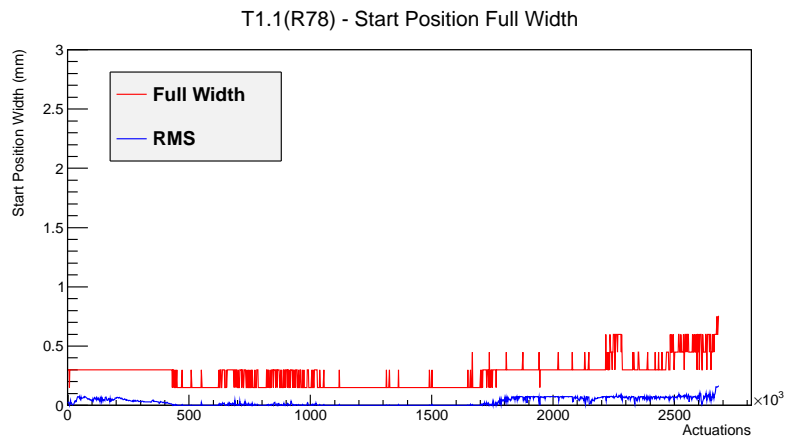

Target Performance Report - T1.1(R78)

Report Generated: March 4, 2012,

Last Actuation: 04/03/12 10:44:51

1 Operation Summary

	Last Shift	Total
Actuations:	66.8K	2683.4 K
Quadrature Count errors:	0	0
Fiber ADC errors:	0	1
BPS errors (during actuation):	0	0
(R78) Gaps > 3s & < 10s:	0	580
(R78) Gaps > 10s:	0	162
(R78) SP2 Corrections:	0	5
(R78) Capture Over/Under shoots:	0/0	1/0

2 Mechanical Performance

Starting position for the last 2000 actuations.

Starting position width over time.

Acceleration for the last 2000 actuations.

Acceleration over time. Normalised to a temperature 68C using the temperature data collected by the system.