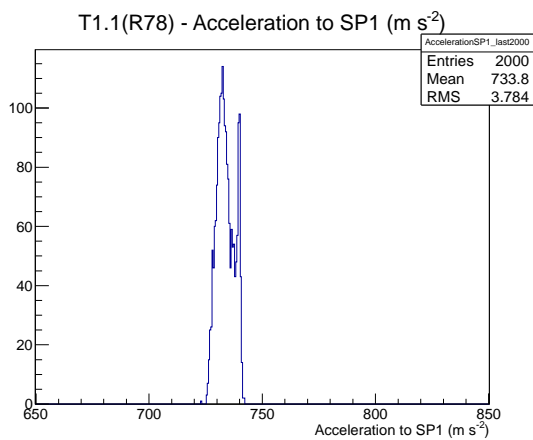

Target Performance Report - T1.1(R78)

Report Generated: March 4, 2012,

Last Actuation: 04/03/12 10:44:51

1 Operation Summary

	Last Shift	Total
Actuations:	66.8K	2683.4 K
Quadrature Count errors:	0	0
Fiber ADC errors:	0	1
BPS errors (during actuation):	0	0
(R78) Gaps > 3s & < 10s:	0	580
(R78) Gaps > 10s:	0	162
(R78) SP2 Corrections:	0	5
(R78) Capture Over/Under shoots:	0/0	1/0

2 Mechanical Performance

Starting position for the last 2000 actuations.

Starting position width over time.

Acceleration for the last 2000 actuations.

Acceleration over time. Normalised to a temperature 68C using the temperature data collected by the system.