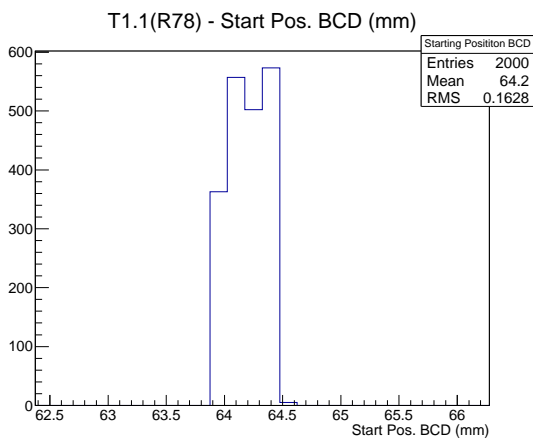

Target Performance Report - T1.1(R78)

Report Generated: March 4, 2012,

Last Actuation: 04/03/12 10:44:51

1 Operation Summary

	Last Shift	Total
Actuations:	66.8K	2683.4 K
Quadrature Count errors:	0	0
Fiber ADC errors:	0	1
BPS errors (during actuation):	0	0
(R78) Gaps > 3s & < 10s:	0	580
(R78) Gaps > 10s:	0	162
(R78) SP2 Corrections:	0	5
(R78) Capture Over/Under shoots:	0/0	1/0

2 Mechanical Performance

Starting position for the last 2000 actuations.

Starting position width over time.

Acceleration for the last 2000 actuations.

Acceleration over time. Normalised to a temperature 68C using the temperature data collected by the system.

3 Optical Performance

4 BPS Check