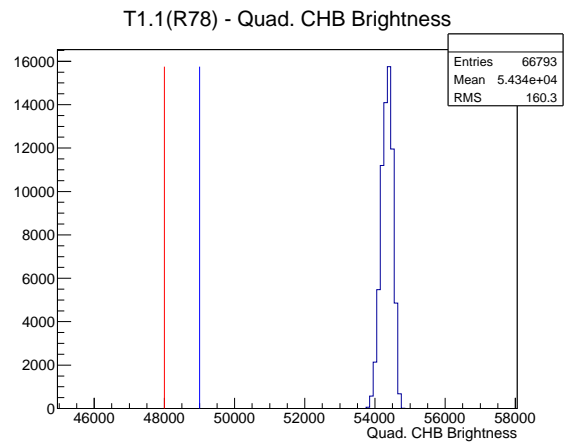

Target Performance Report - T1.1(R78)

Report Generated: March 4, 2012,

Last Actuation: 04/03/12 10:44:51

1 Operation Summary

	Last Shift	Total
Actuations:	66.8K	2683.4 K
Quadrature Count errors:	0	0
Fiber ADC errors:	0	1
BPS errors (during actuation):	0	0
(R78) Gaps > 3s & < 10s:	0	580
(R78) Gaps > 10s:	0	162
(R78) SP2 Corrections:	0	5
(R78) Capture Over/Under shoots:	0/0	1/0

2 Mechanical Performance

Starting position for the last 2000 actuations.

Starting position width over time.

Acceleration for the last 2000 actuations.

Acceleration over time. Normalised to a temperature 68C using the temperature data collected by the system.

3 Optical Performance

4 BPS Check