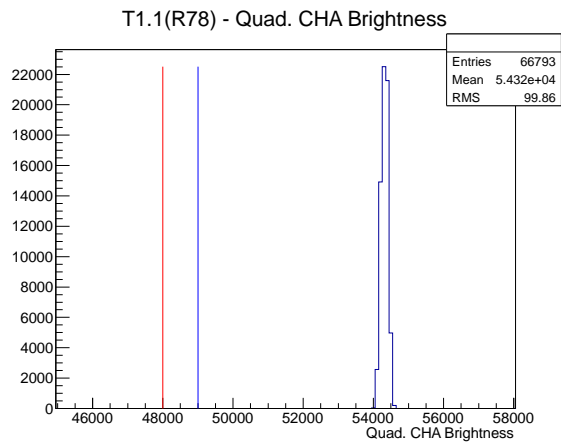

Target Performance Report - T1.1(R78)

Report Generated: March 4, 2012,

Last Actuation: 04/03/12 10:44:51

1 Operation Summary

	Last Shift	Total
Actuations:	66.8K	2683.4 K
Quadrature Count errors:	0	0
Fiber ADC errors:	0	1
BPS errors (during actuation):	0	0
(R78) Gaps > 3s & < 10s:	0	580
(R78) Gaps > 10s:	0	162
(R78) SP2 Corrections:	0	5
(R78) Capture Over/Under shoots:	0/0	1/0

2 Mechanical Performance

Starting position for the last 2000 actuations.

Starting position width over time.

Acceleration for the last 2000 actuations.

Acceleration over time. Normalised to a temperature 68C using the temperature data collected by the system.

3 Optical Performance

4 BPS Check