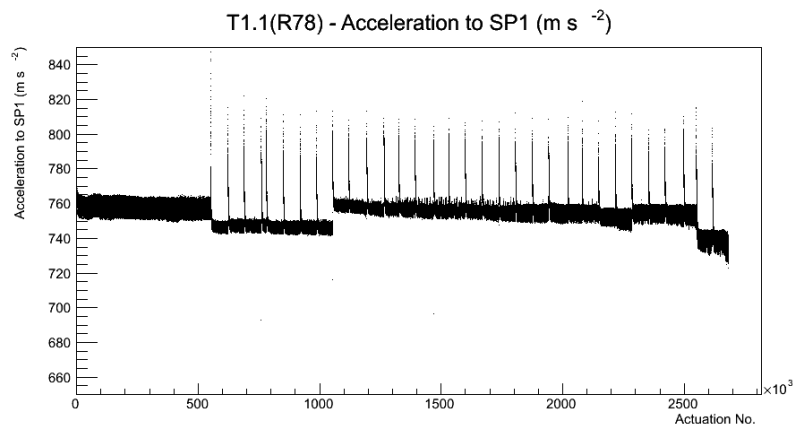

Target Performance Report - T1.1(R78)

Report Generated: March 4, 2012,

Last Actuation: 04/03/12 10:44:51

1 Operation Summary

	Last Shift	Total
Actuations:	66.8K	2683.4 K
Quadrature Count errors:	0	0
Fiber ADC errors:	0	1
BPS errors (during actuation):	0	0
(R78) Gaps > 3s & < 10s:	0	580
(R78) Gaps > 10s:	0	162
(R78) SP2 Corrections:	0	5
(R78) Capture Over/Under shoots:	0/0	1/0

2 Mechanical Performance

Starting position for the last 2000 actuations.

Starting position width over time.

Acceleration for the last 2000 actuations.

Acceleration over time. Normalised to a temperature 68C using the temperature data collected by the system.

3 Optical Performance

4 BPS Check