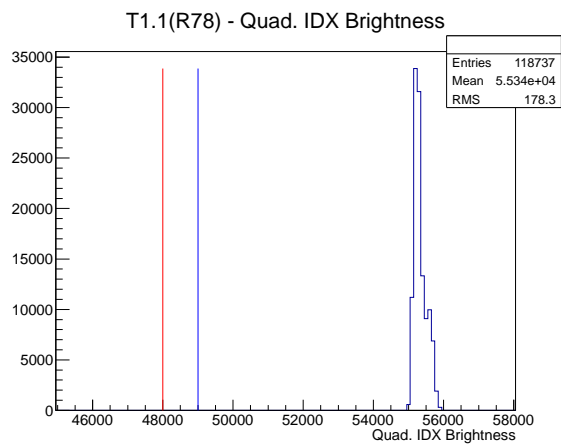

Target Performance Report - T1.1(R78)

Report Generated: March 3, 2012,

Last Actuation: 03/03/12 11:06:22

1 Operation Summary

	Last Shift	Total
Actuations:	118.7K	2616.6 K
Quadrature Count errors:	0	0
Fiber ADC errors:	0	1
BPS errors (during actuation):	0	0
(R78) Gaps > 3s & < 10s:	0	580
(R78) Gaps > 10s:	2	160
(R78) SP2 Corrections:	0	5
(R78) Capture Over/Under shoots:	0/0	1/0

2 Mechanical Performance

Starting position for the last 2000 actuations.

Starting position width over time.

Acceleration for the last 2000 actuations.

Acceleration over time. Normalised to a temperature 68C using the temperature data collected by the system.

3 Optical Performance

4 BPS Check