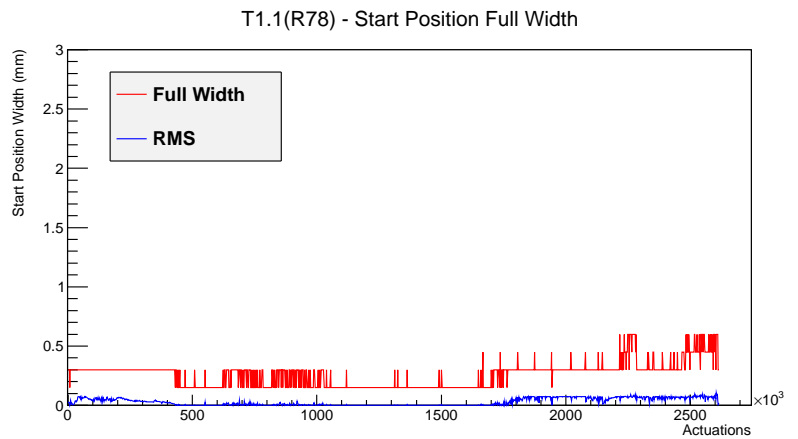

Target Performance Report - T1.1(R78)

Report Generated: March 3, 2012,

Last Actuation: 03/03/12 11:06:22

1 Operation Summary

	Last Shift	Total
Actuations:	118.7K	2616.6 K
Quadrature Count errors:	0	0
Fiber ADC errors:	0	1
BPS errors (during actuation):	0	0
(R78) Gaps > 3s & < 10s:	0	580
(R78) Gaps > 10s:	2	160
(R78) SP2 Corrections:	0	5
(R78) Capture Over/Under shoots:	0/0	1/0

2 Mechanical Performance

Starting position for the last 2000 actuations.

Starting position width over time.

Acceleration for the last 2000 actuations.

Acceleration over time. Normalised to a temperature 68C using the temperature data collected by the system.