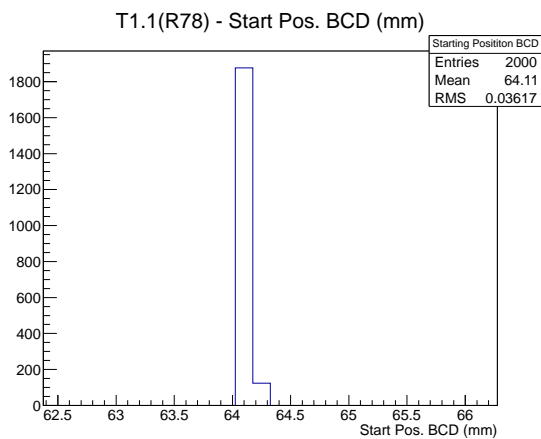

Target Performance Report - T1.1(R78)

Report Generated: March 3, 2012,

Last Actuation: 03/03/12 11:06:22

1 Operation Summary

	Last Shift	Total
Actuations:	118.7K	2616.6 K
Quadrature Count errors:	0	0
Fiber ADC errors:	0	1
BPS errors (during actuation):	0	0
(R78) Gaps > 3s & < 10s:	0	580
(R78) Gaps > 10s:	2	160
(R78) SP2 Corrections:	0	5
(R78) Capture Over/Under shoots:	0/0	1/0

2 Mechanical Performance

Starting position for the last 2000 actuations.

Starting position width over time.

Acceleration for the last 2000 actuations.

Acceleration over time. Normalised to a temperature 68C using the temperature data collected by the system.