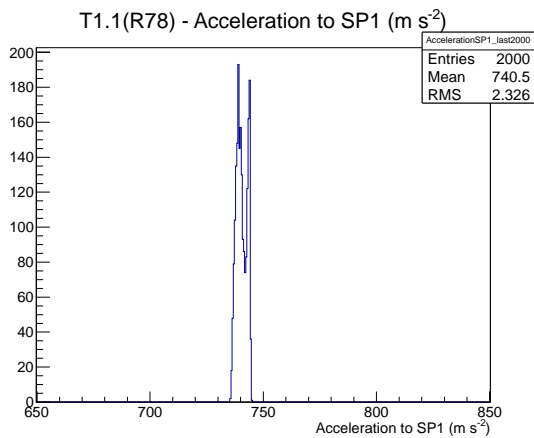

Target Performance Report - T1.1(R78)

Report Generated: March 3, 2012,

Last Actuation: 03/03/12 11:06:22

1 Operation Summary

	Last Shift	Total
Actuations:	118.7K	2616.6 K
Quadrature Count errors:	0	0
Fiber ADC errors:	0	1
BPS errors (during actuation):	0	0
(R78) Gaps > 3s & < 10s:	0	580
(R78) Gaps > 10s:	2	160
(R78) SP2 Corrections:	0	5
(R78) Capture Over/Under shoots:	0/0	1/0

2 Mechanical Performance

Starting position for the last 2000 actuations.

Starting position width over time.

Acceleration for the last 2000 actuations.

Acceleration over time. Normalised to a temperature 68C using the temperature data collected by the system.