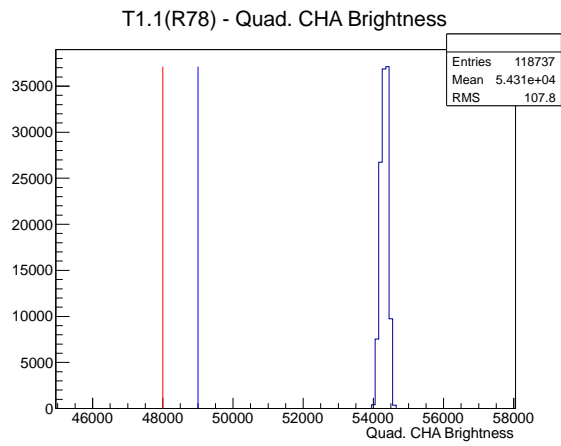

Target Performance Report - T1.1(R78)

Report Generated: March 3, 2012,

Last Actuation: 03/03/12 11:06:22

1 Operation Summary

	Last Shift	Total
Actuations:	118.7K	2616.6 K
Quadrature Count errors:	0	0
Fiber ADC errors:	0	1
BPS errors (during actuation):	0	0
(R78) Gaps > 3s & < 10s:	0	580
(R78) Gaps > 10s:	2	160
(R78) SP2 Corrections:	0	5
(R78) Capture Over/Under shoots:	0/0	1/0

2 Mechanical Performance

Starting position for the last 2000 actuations.

Starting position width over time.

Acceleration for the last 2000 actuations.

Acceleration over time. Normalised to a temperature 68C using the temperature data collected by the system.

3 Optical Performance

4 BPS Check