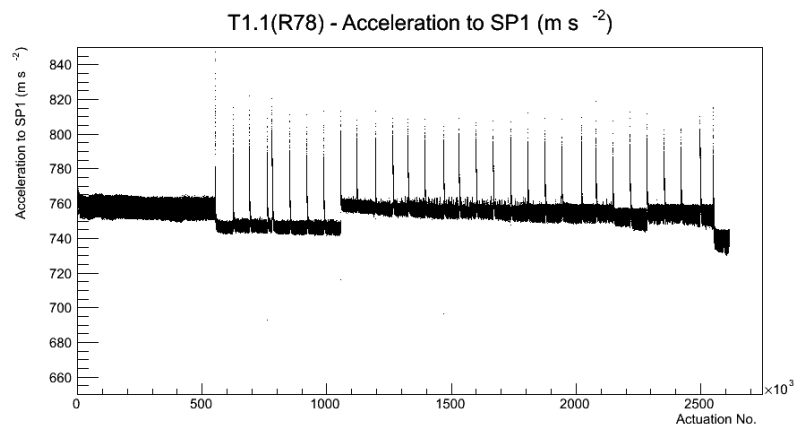

Target Performance Report - T1.1(R78)

Report Generated: March 3, 2012,

Last Actuation: 03/03/12 11:06:22

1 Operation Summary

	Last Shift	Total
Actuations:	118.7K	2616.6 K
Quadrature Count errors:	0	0
Fiber ADC errors:	0	1
BPS errors (during actuation):	0	0
(R78) Gaps > 3s & < 10s:	0	580
(R78) Gaps > 10s:	2	160
(R78) SP2 Corrections:	0	5
(R78) Capture Over/Under shoots:	0/0	1/0

2 Mechanical Performance

Starting position for the last 2000 actuations.

Starting position width over time.

Acceleration for the last 2000 actuations.

Acceleration over time. Normalised to a temperature 68C using the temperature data collected by the system.