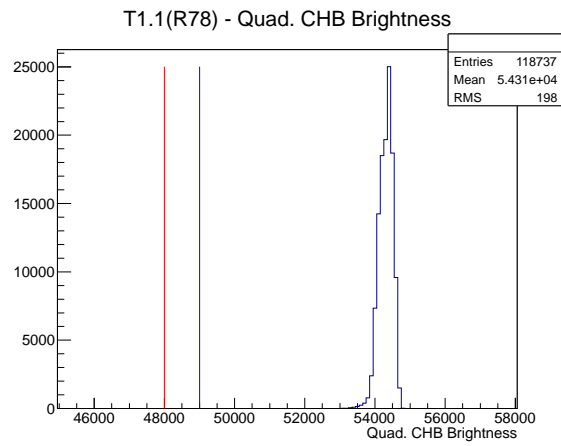

Target Performance Report - T1.1(R78)

Report Generated: March 3, 2012,

Last Actuation: 03/03/12 11:06:22

1 Operation Summary

	Last Shift	Total
Actuations:	118.7K	2616.6 K
Quadrature Count errors:	0	0
Fiber ADC errors:	0	1
BPS errors (during actuation):	0	0
(R78) Gaps > 3s & < 10s:	0	580
(R78) Gaps > 10s:	2	160
(R78) SP2 Corrections:	0	5
(R78) Capture Over/Under shoots:	0/0	1/0

2 Mechanical Performance

Starting position for the last 2000 actuations.

Starting position width over time.

Acceleration for the last 2000 actuations.

Acceleration over time. Normalised to a temperature 68C using the temperature data collected by the system.

3 Optical Performance

4 BPS Check