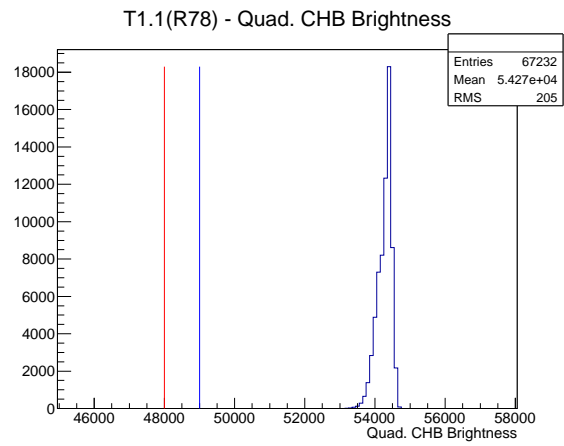

Target Performance Report - T1.1(R78)

Report Generated: February 29, 2012,

Last Actuation: 29/02/12 11:00:30

1 Operation Summary

	Last Shift	Total
Actuations:	67.2K	2420.5 K
Quadrature Count errors:	0	0
Fiber ADC errors:	0	1
BPS errors (during actuation):	0	0
(R78) Gaps > 3s & < 10s:	0	580
(R78) Gaps > 10s:	2	154
(R78) SP2 Corrections:	0	5
(R78) Capture Over/Under shoots:	0/0	1/0

2 Mechanical Performance

Starting position for the last 2000 actuations.

Starting position width over time.

Acceleration for the last 2000 actuations.

Acceleration over time. Normalised to a temperature 68C using the temperature data collected by the system.

3 Optical Performance

4 BPS Check