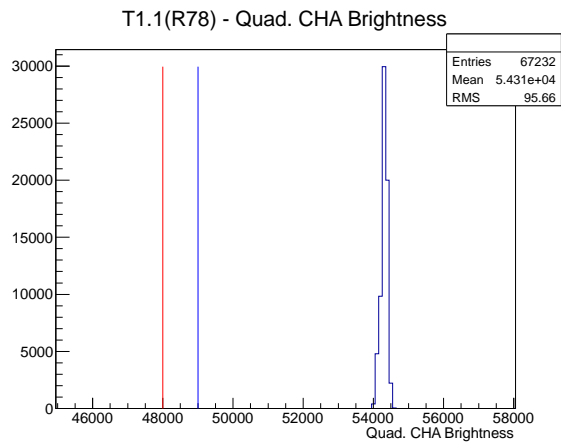

Target Performance Report - T1.1(R78)

Report Generated: February 29, 2012,

Last Actuation: 29/02/12 11:00:30

1 Operation Summary

	Last Shift	Total
Actuations:	67.2K	2420.5 K
Quadrature Count errors:	0	0
Fiber ADC errors:	0	1
BPS errors (during actuation):	0	0
(R78) Gaps > 3s & < 10s:	0	580
(R78) Gaps > 10s:	2	154
(R78) SP2 Corrections:	0	5
(R78) Capture Over/Under shoots:	0/0	1/0

2 Mechanical Performance

Starting position for the last 2000 actuations.

Starting position width over time.

Acceleration for the last 2000 actuations.

Acceleration over time. Normalised to a temperature 68C using the temperature data collected by the system.

3 Optical Performance

4 BPS Check