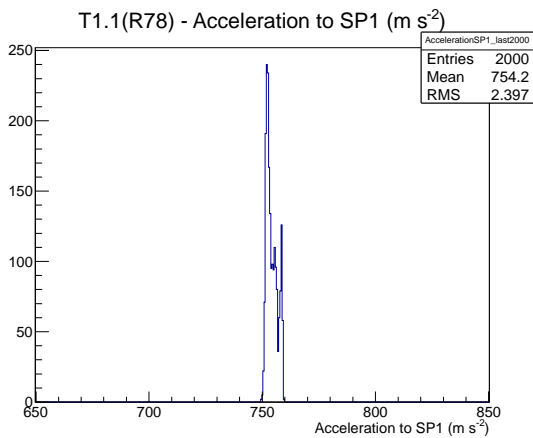

Target Performance Report - T1.1(R78)

Report Generated: February 29, 2012,

Last Actuation: 29/02/12 11:00:30

1 Operation Summary

	Last Shift	Total
Actuations:	67.2K	2420.5 K
Quadrature Count errors:	0	0
Fiber ADC errors:	0	1
BPS errors (during actuation):	0	0
(R78) Gaps > 3s & < 10s:	0	580
(R78) Gaps > 10s:	2	154
(R78) SP2 Corrections:	0	5
(R78) Capture Over/Under shoots:	0/0	1/0

2 Mechanical Performance

Starting position for the last 2000 actuations.

Starting position width over time.

Acceleration for the last 2000 actuations.

Acceleration over time. Normalised to a temperature 68C using the temperature data collected by the system.