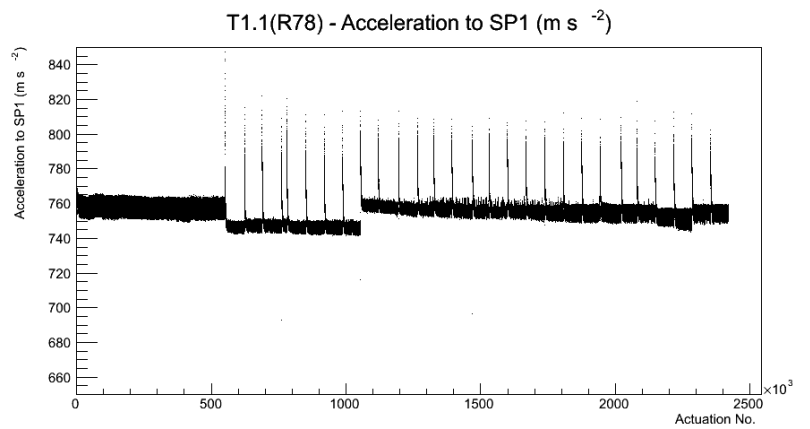

Target Performance Report - T1.1(R78)

Report Generated: February 29, 2012,

Last Actuation: 29/02/12 11:00:30

1 Operation Summary

	Last Shift	Total
Actuations:	67.2K	2420.5 K
Quadrature Count errors:	0	0
Fiber ADC errors:	0	1
BPS errors (during actuation):	0	0
(R78) Gaps > 3s & < 10s:	0	580
(R78) Gaps > 10s:	2	154
(R78) SP2 Corrections:	0	5
(R78) Capture Over/Under shoots:	0/0	1/0

2 Mechanical Performance

Starting position for the last 2000 actuations.

Starting position width over time.

Acceleration for the last 2000 actuations.

Acceleration over time. Normalised to a temperature 68C using the temperature data collected by the system.

3 Optical Performance

4 BPS Check