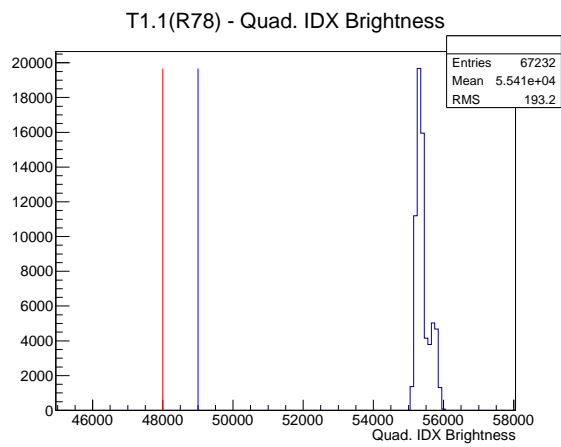

Target Performance Report - T1.1(R78)

Report Generated: February 29, 2012,

Last Actuation: 29/02/12 11:00:30

1 Operation Summary

	Last Shift	Total
Actuations:	67.2K	2420.5 K
Quadrature Count errors:	0	0
Fiber ADC errors:	0	1
BPS errors (during actuation):	0	0
(R78) Gaps > 3s & < 10s:	0	580
(R78) Gaps > 10s:	2	154
(R78) SP2 Corrections:	0	5
(R78) Capture Over/Under shoots:	0/0	1/0

2 Mechanical Performance

Starting position for the last 2000 actuations.

Starting position width over time.

Acceleration for the last 2000 actuations.

Acceleration over time. Normalised to a temperature 68C using the temperature data collected by the system.

3 Optical Performance

4 BPS Check