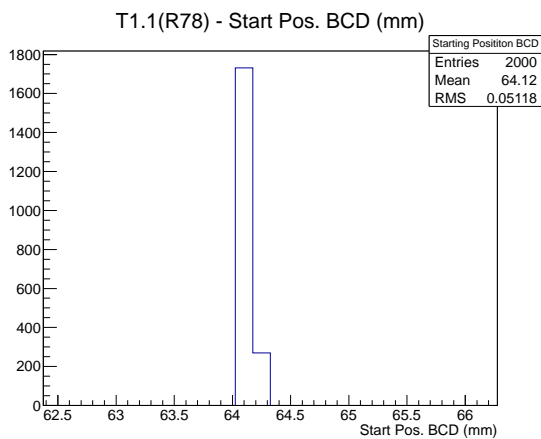

Target Performance Report - T1.1(R78)

Report Generated: February 29, 2012,

Last Actuation: 29/02/12 11:00:30

1 Operation Summary

	Last Shift	Total
Actuations:	67.2K	2420.5 K
Quadrature Count errors:	0	0
Fiber ADC errors:	0	1
BPS errors (during actuation):	0	0
(R78) Gaps > 3s & < 10s:	0	580
(R78) Gaps > 10s:	2	154
(R78) SP2 Corrections:	0	5
(R78) Capture Over/Under shoots:	0/0	1/0

2 Mechanical Performance

Starting position for the last 2000 actuations.

Starting position width over time.

Acceleration for the last 2000 actuations.

Acceleration over time. Normalised to a temperature 68C using the temperature data collected by the system.