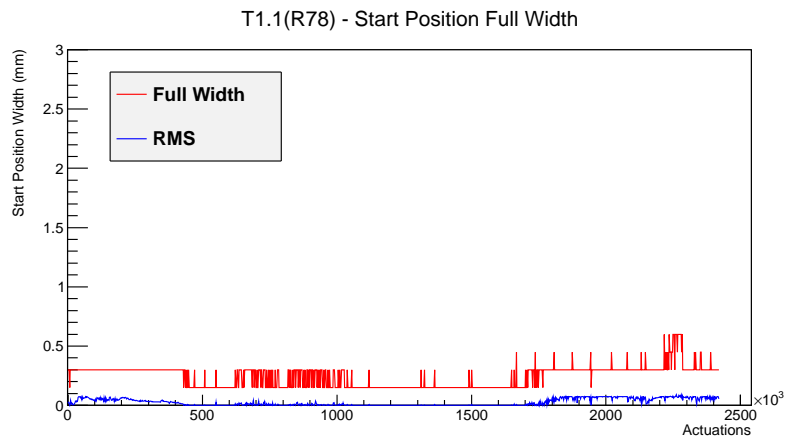

Target Performance Report - T1.1(R78)

Report Generated: February 29, 2012,

Last Actuation: 29/02/12 11:00:30

1 Operation Summary

	Last Shift	Total
Actuations:	67.2K	2420.5 K
Quadrature Count errors:	0	0
Fiber ADC errors:	0	1
BPS errors (during actuation):	0	0
(R78) Gaps > 3s & < 10s:	0	580
(R78) Gaps > 10s:	2	154
(R78) SP2 Corrections:	0	5
(R78) Capture Over/Under shoots:	0/0	1/0

2 Mechanical Performance

Starting position for the last 2000 actuations.

Starting position width over time.

Acceleration for the last 2000 actuations.

Acceleration over time. Normalised to a temperature 68C using the temperature data collected by the system.