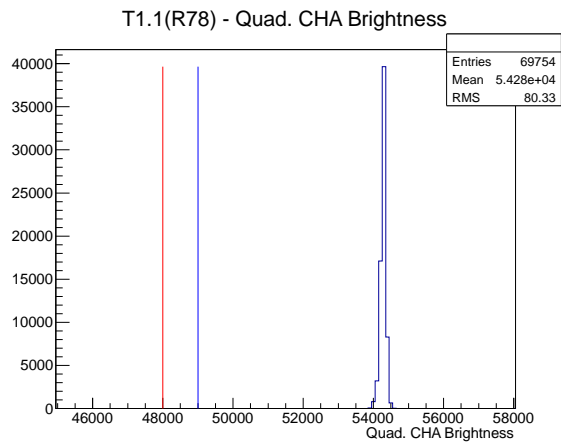

Target Performance Report - T1.1(R78)

Report Generated: February 28, 2012,

Last Actuation: 28/02/12 11:37:01

1 Operation Summary

	Last Shift	Total
Actuations:	69.8K	2353.3 K
Quadrature Count errors:	0	0
Fiber ADC errors:	0	1
BPS errors (during actuation):	0	0
(R78) Gaps > 3s & < 10s:	0	580
(R78) Gaps > 10s:	2	152
(R78) SP2 Corrections:	1	5
(R78) Capture Over/Under shoots:	0/0	1/0

2 Mechanical Performance

Starting position for the last 2000 actuations.

Starting position width over time.

Acceleration for the last 2000 actuations.

Acceleration over time. Normalised to a temperature 68C using the temperature data collected by the system.

3 Optical Performance

4 BPS Check