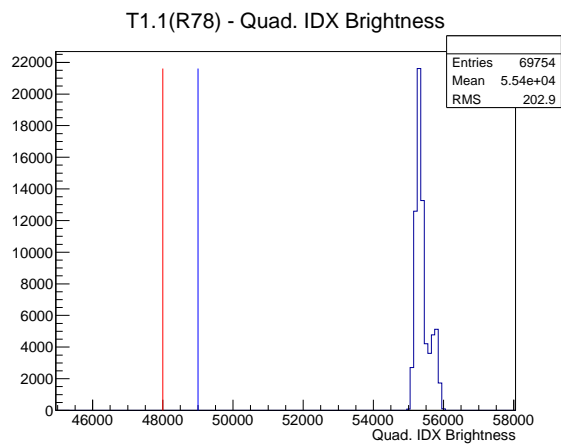

Target Performance Report - T1.1(R78)

Report Generated: February 28, 2012,

Last Actuation: 28/02/12 11:37:01

1 Operation Summary

	Last Shift	Total
Actuations:	69.8K	2353.3 K
Quadrature Count errors:	0	0
Fiber ADC errors:	0	1
BPS errors (during actuation):	0	0
(R78) Gaps > 3s & < 10s:	0	580
(R78) Gaps > 10s:	2	152
(R78) SP2 Corrections:	1	5
(R78) Capture Over/Under shoots:	0/0	1/0

2 Mechanical Performance

Starting position for the last 2000 actuations.

Starting position width over time.

Acceleration for the last 2000 actuations.

Acceleration over time. Normalised to a temperature 68C using the temperature data collected by the system.

3 Optical Performance

4 BPS Check