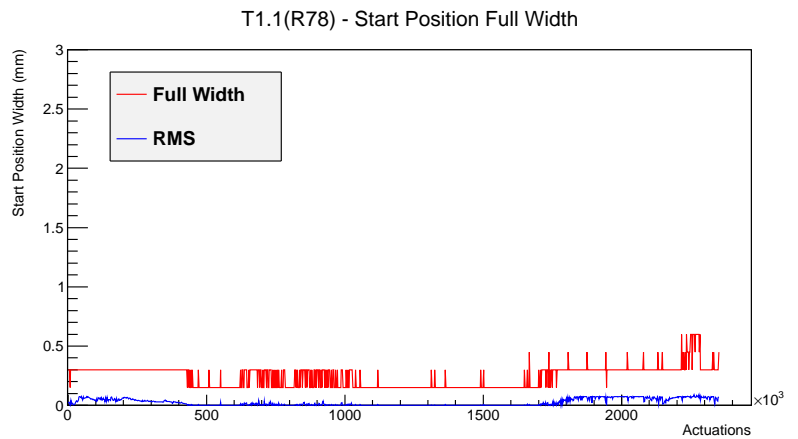

Target Performance Report - T1.1(R78)

Report Generated: February 28, 2012,

Last Actuation: 28/02/12 11:37:01

1 Operation Summary

	Last Shift	Total
Actuations:	69.8K	2353.3 K
Quadrature Count errors:	0	0
Fiber ADC errors:	0	1
BPS errors (during actuation):	0	0
(R78) Gaps > 3s & < 10s:	0	580
(R78) Gaps > 10s:	2	152
(R78) SP2 Corrections:	1	5
(R78) Capture Over/Under shoots:	0/0	1/0

2 Mechanical Performance

Starting position for the last 2000 actuations.

Starting position width over time.

Acceleration for the last 2000 actuations.

Acceleration over time. Normalised to a temperature 68C using the temperature data collected by the system.