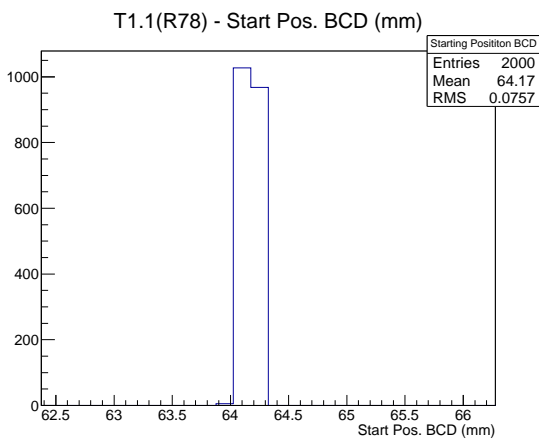

Target Performance Report - T1.1(R78)

Report Generated: February 28, 2012,

Last Actuation: 28/02/12 11:37:01

1 Operation Summary

	Last Shift	Total
Actuations:	69.8K	2353.3 K
Quadrature Count errors:	0	0
Fiber ADC errors:	0	1
BPS errors (during actuation):	0	0
(R78) Gaps > 3s & < 10s:	0	580
(R78) Gaps > 10s:	2	152
(R78) SP2 Corrections:	1	5
(R78) Capture Over/Under shoots:	0/0	1/0

2 Mechanical Performance

Starting position for the last 2000 actuations.

Starting position width over time.

Acceleration for the last 2000 actuations.

Acceleration over time. Normalised to a temperature 68C using the temperature data collected by the system.