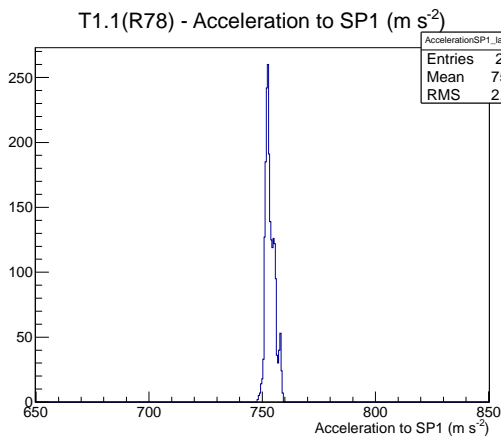

Target Performance Report - T1.1(R78)

Report Generated: February 28, 2012,

Last Actuation: 28/02/12 11:37:01

1 Operation Summary

	Last Shift	Total
Actuations:	69.8K	2353.3 K
Quadrature Count errors:	0	0
Fiber ADC errors:	0	1
BPS errors (during actuation):	0	0
(R78) Gaps > 3s & < 10s:	0	580
(R78) Gaps > 10s:	2	152
(R78) SP2 Corrections:	1	5
(R78) Capture Over/Under shoots:	0/0	1/0

2 Mechanical Performance

Starting position for the last 2000 actuations.

Starting position width over time.

Acceleration for the last 2000 actuations.

Acceleration over time. Normalised to a temperature 68C using the temperature data collected by the system.