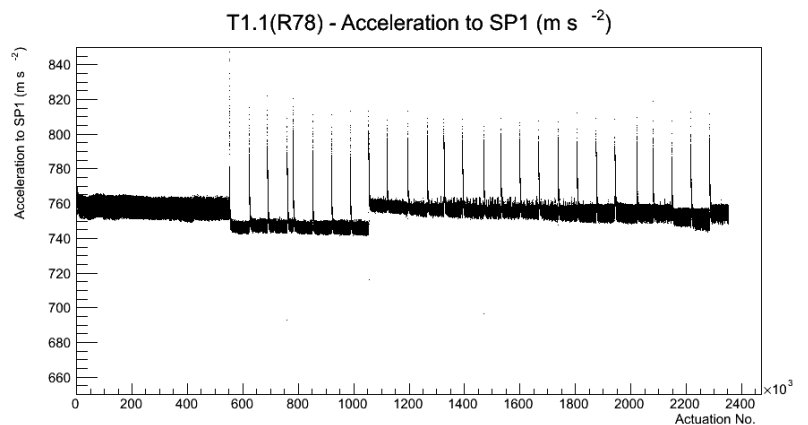

Target Performance Report - T1.1(R78)

Report Generated: February 28, 2012,

Last Actuation: 28/02/12 11:37:01

1 Operation Summary

	Last Shift	Total
Actuations:	69.8K	2353.3 K
Quadrature Count errors:	0	0
Fiber ADC errors:	0	1
BPS errors (during actuation):	0	0
(R78) Gaps > 3s & < 10s:	0	580
(R78) Gaps > 10s:	2	152
(R78) SP2 Corrections:	1	5
(R78) Capture Over/Under shoots:	0/0	1/0

2 Mechanical Performance

Starting position for the last 2000 actuations.

Starting position width over time.

Acceleration for the last 2000 actuations.

Acceleration over time. Normalised to a temperature 68C using the temperature data collected by the system.

3 Optical Performance

4 BPS Check