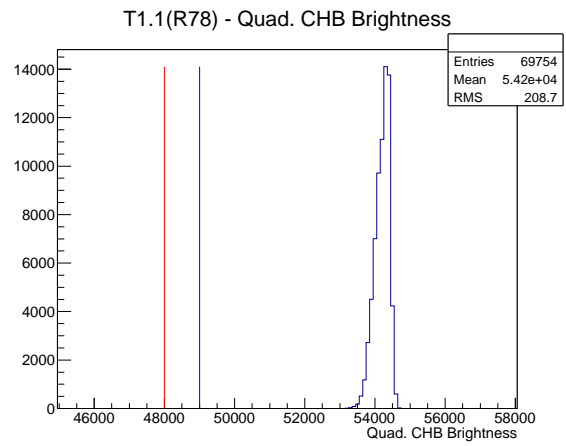

Target Performance Report - T1.1(R78)

Report Generated: February 28, 2012,

Last Actuation: 28/02/12 11:37:01

1 Operation Summary

	Last Shift	Total
Actuations:	69.8K	2353.3 K
Quadrature Count errors:	0	0
Fiber ADC errors:	0	1
BPS errors (during actuation):	0	0
(R78) Gaps > 3s & < 10s:	0	580
(R78) Gaps > 10s:	2	152
(R78) SP2 Corrections:	1	5
(R78) Capture Over/Under shoots:	0/0	1/0

2 Mechanical Performance

Starting position for the last 2000 actuations.

Starting position width over time.

Acceleration for the last 2000 actuations.

Acceleration over time. Normalised to a temperature 68C using the temperature data collected by the system.

3 Optical Performance

4 BPS Check