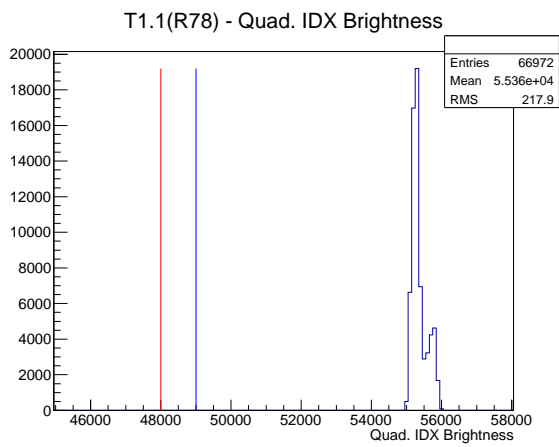

Target Performance Report - T1.1(R78)

Report Generated: February 27, 2012,

Last Actuation: 27/02/12 10:57:34

1 Operation Summary

	Last Shift	Total
Actuations:	67.0K	2283.6 K
Quadrature Count errors:	0	0
Fiber ADC errors:	0	1
BPS errors (during actuation):	0	0
(R78) Gaps > 3s & < 10s:	0	580
(R78) Gaps > 10s:	2	150
(R78) SP2 Corrections:	0	4
(R78) Capture Over/Under shoots:	1/0	1/0

2 Mechanical Performance

Starting position for the last 2000 actuations.

Starting position width over time.

Acceleration for the last 2000 actuations.

Acceleration over time. Normalised to a temperature 68C using the temperature data collected by the system.

3 Optical Performance

4 BPS Check