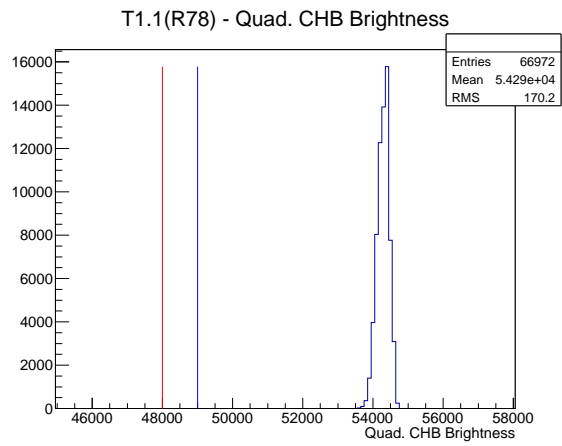

Target Performance Report - T1.1(R78)

Report Generated: February 27, 2012,

Last Actuation: 27/02/12 10:57:34

1 Operation Summary

	Last Shift	Total
Actuations:	67.0K	2283.6 K
Quadrature Count errors:	0	0
Fiber ADC errors:	0	1
BPS errors (during actuation):	0	0
(R78) Gaps > 3s & < 10s:	0	580
(R78) Gaps > 10s:	2	150
(R78) SP2 Corrections:	0	4
(R78) Capture Over/Under shoots:	1/0	1/0

2 Mechanical Performance

Starting position for the last 2000 actuations.

Starting position width over time.

Acceleration for the last 2000 actuations.

Acceleration over time. Normalised to a temperature 68C using the temperature data collected by the system.

3 Optical Performance

4 BPS Check