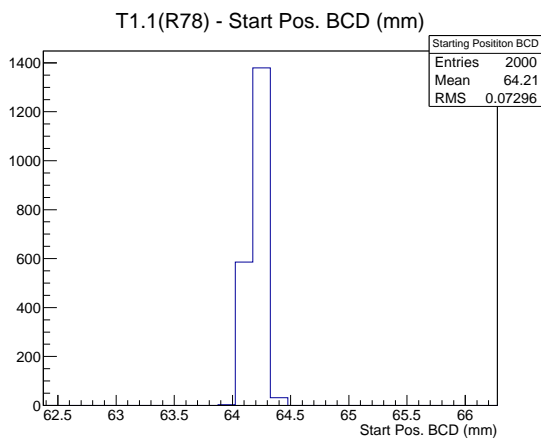

Target Performance Report - T1.1(R78)

Report Generated: February 27, 2012,

Last Actuation: 27/02/12 10:57:34

1 Operation Summary

	Last Shift	Total
Actuations:	67.0K	2283.6 K
Quadrature Count errors:	0	0
Fiber ADC errors:	0	1
BPS errors (during actuation):	0	0
(R78) Gaps > 3s & < 10s:	0	580
(R78) Gaps > 10s:	2	150
(R78) SP2 Corrections:	0	4
(R78) Capture Over/Under shoots:	1/0	1/0

2 Mechanical Performance

Starting position for the last 2000 actuations.

Starting position width over time.

Acceleration for the last 2000 actuations.

Acceleration over time. Normalised to a temperature 68C using the temperature data collected by the system.