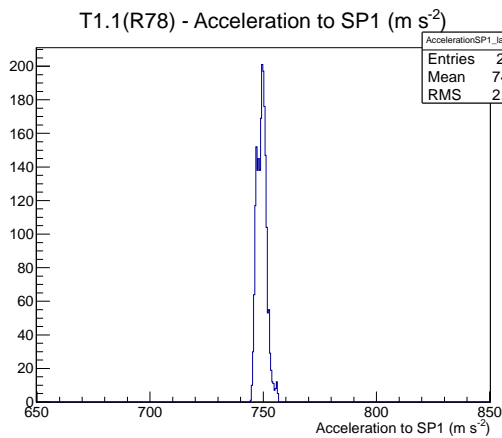

Target Performance Report - T1.1(R78)

Report Generated: February 27, 2012,

Last Actuation: 27/02/12 10:57:34

1 Operation Summary

	Last Shift	Total
Actuations:	67.0K	2283.6 K
Quadrature Count errors:	0	0
Fiber ADC errors:	0	1
BPS errors (during actuation):	0	0
(R78) Gaps > 3s & < 10s:	0	580
(R78) Gaps > 10s:	2	150
(R78) SP2 Corrections:	0	4
(R78) Capture Over/Under shoots:	1/0	1/0

2 Mechanical Performance

Starting position for the last 2000 actuations.

Starting position width over time.

Acceleration for the last 2000 actuations.

Acceleration over time. Normalised to a temperature 68C using the temperature data collected by the system.