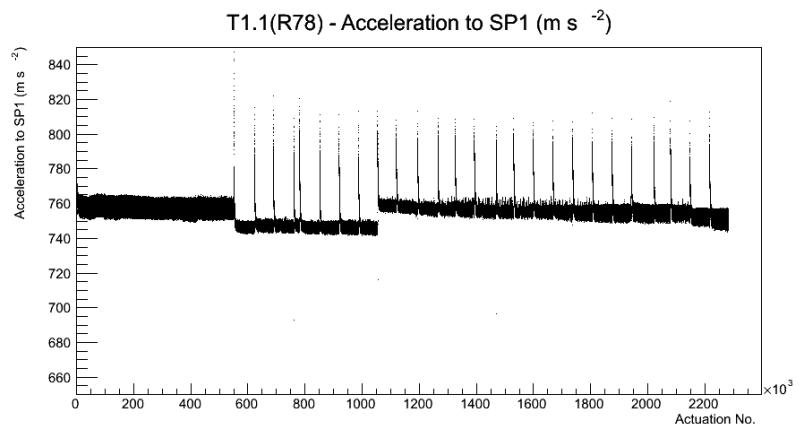

Target Performance Report - T1.1(R78)

Report Generated: February 27, 2012,

Last Actuation: 27/02/12 10:57:34

1 Operation Summary

	Last Shift	Total
Actuations:	67.0K	2283.6 K
Quadrature Count errors:	0	0
Fiber ADC errors:	0	1
BPS errors (during actuation):	0	0
(R78) Gaps > 3s & < 10s:	0	580
(R78) Gaps > 10s:	2	150
(R78) SP2 Corrections:	0	4
(R78) Capture Over/Under shoots:	1/0	1/0

2 Mechanical Performance

Starting position for the last 2000 actuations.

Starting position width over time.

Acceleration for the last 2000 actuations.

Acceleration over time. Normalised to a temperature 68C using the temperature data collected by the system.

3 Optical Performance

4 BPS Check