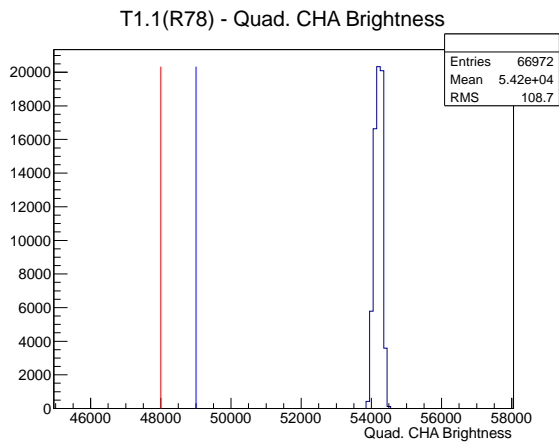

Target Performance Report - T1.1(R78)

Report Generated: February 27, 2012,

Last Actuation: 27/02/12 10:57:34

1 Operation Summary

	Last Shift	Total
Actuations:	67.0K	2283.6 K
Quadrature Count errors:	0	0
Fiber ADC errors:	0	1
BPS errors (during actuation):	0	0
(R78) Gaps > 3s & < 10s:	0	580
(R78) Gaps > 10s:	2	150
(R78) SP2 Corrections:	0	4
(R78) Capture Over/Under shoots:	1/0	1/0

2 Mechanical Performance

Starting position for the last 2000 actuations.

Starting position width over time.

Acceleration for the last 2000 actuations.

Acceleration over time. Normalised to a temperature 68C using the temperature data collected by the system.

3 Optical Performance

4 BPS Check