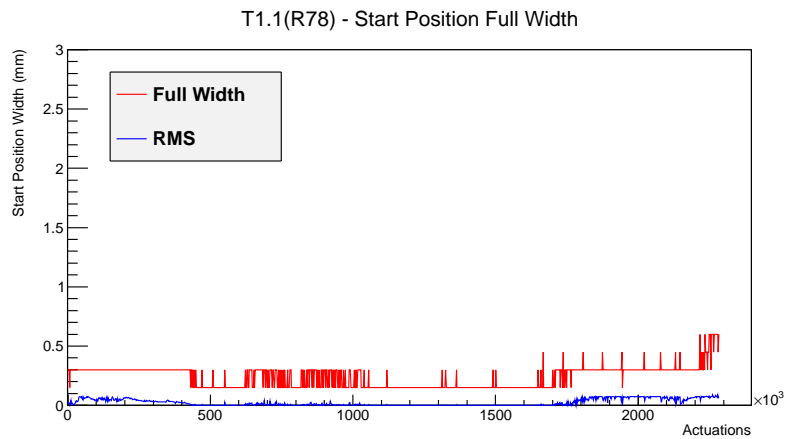

Target Performance Report - T1.1(R78)

Report Generated: February 27, 2012,

Last Actuation: 27/02/12 10:57:34

1 Operation Summary

	Last Shift	Total
Actuations:	67.0K	2283.6 K
Quadrature Count errors:	0	0
Fiber ADC errors:	0	1
BPS errors (during actuation):	0	0
(R78) Gaps > 3s & < 10s:	0	580
(R78) Gaps > 10s:	2	150
(R78) SP2 Corrections:	0	4
(R78) Capture Over/Under shoots:	1/0	1/0

2 Mechanical Performance

Starting position for the last 2000 actuations.

Starting position width over time.

Acceleration for the last 2000 actuations.

Acceleration over time. Normalised to a temperature 68C using the temperature data collected by the system.