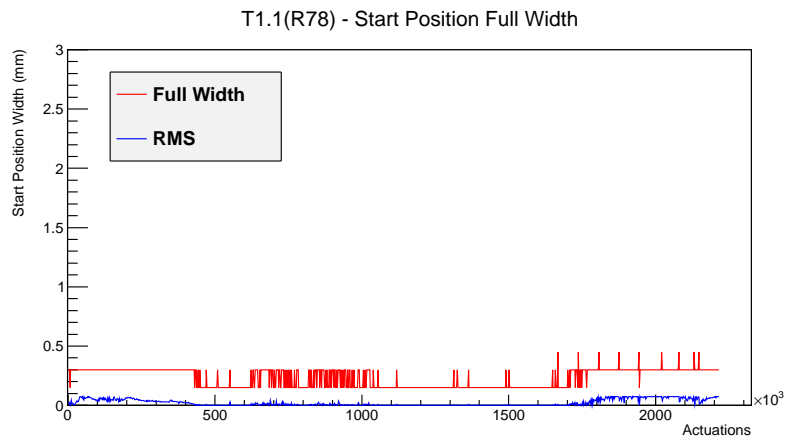

Target Performance Report - T1.1(R78)

Report Generated: February 26, 2012,

Last Actuation: 26/02/12 11:11:29

1 Operation Summary

	Last Shift	Total
Actuations:	69.1K	2216.6 K
Quadrature Count errors:	0	0
Fiber ADC errors:	0	1
BPS errors (during actuation):	0	0
(R78) Gaps > 3s & < 10s:	0	580
(R78) Gaps > 10s:	0	148
(R78) SP2 Corrections:	0	4
(R78) Capture Over/Under shoots:	0/0	0/0

2 Mechanical Performance

Starting position for the last 2000 actuations.

Starting position width over time.

Acceleration for the last 2000 actuations.

Acceleration over time. Normalised to a temperature 68C using the temperature data collected by the system.