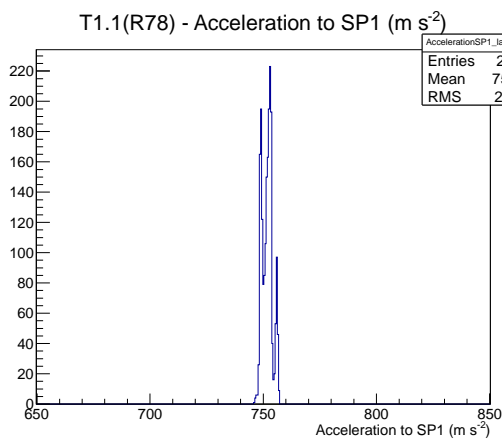

Target Performance Report - T1.1(R78)

Report Generated: February 26, 2012,

Last Actuation: 26/02/12 11:11:29

1 Operation Summary

	Last Shift	Total
Actuations:	69.1K	2216.6 K
Quadrature Count errors:	0	0
Fiber ADC errors:	0	1
BPS errors (during actuation):	0	0
(R78) Gaps > 3s & < 10s:	0	580
(R78) Gaps > 10s:	0	148
(R78) SP2 Corrections:	0	4
(R78) Capture Over/Under shoots:	0/0	0/0

2 Mechanical Performance

Starting position for the last 2000 actuations.

Starting position width over time.

Acceleration for the last 2000 actuations.

Acceleration over time. Normalised to a temperature 68C using the temperature data collected by the system.