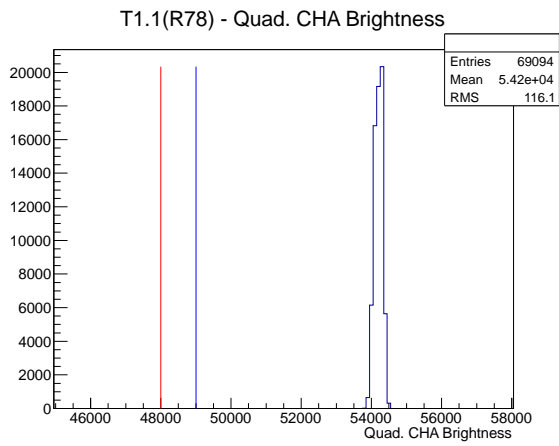

Target Performance Report - T1.1(R78)

Report Generated: February 26, 2012,

Last Actuation: 26/02/12 11:11:29

1 Operation Summary

	Last Shift	Total
Actuations:	69.1K	2216.6 K
Quadrature Count errors:	0	0
Fiber ADC errors:	0	1
BPS errors (during actuation):	0	0
(R78) Gaps > 3s & < 10s:	0	580
(R78) Gaps > 10s:	0	148
(R78) SP2 Corrections:	0	4
(R78) Capture Over/Under shoots:	0/0	0/0

2 Mechanical Performance

Starting position for the last 2000 actuations.

Starting position width over time.

Acceleration for the last 2000 actuations.

Acceleration over time. Normalised to a temperature 68C using the temperature data collected by the system.

3 Optical Performance

4 BPS Check