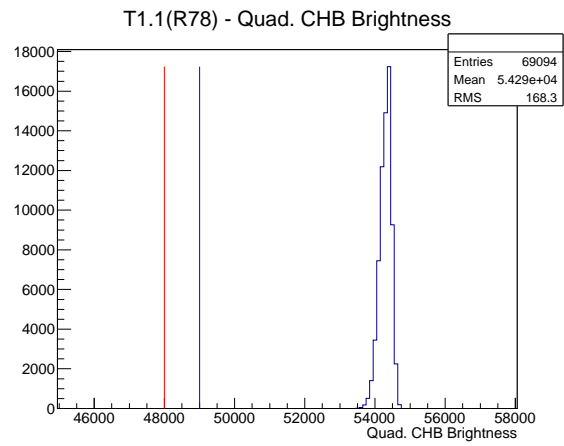

Target Performance Report - T1.1(R78)

Report Generated: February 26, 2012,

Last Actuation: 26/02/12 11:11:29

1 Operation Summary

	Last Shift	Total
Actuations:	69.1K	2216.6 K
Quadrature Count errors:	0	0
Fiber ADC errors:	0	1
BPS errors (during actuation):	0	0
(R78) Gaps > 3s & < 10s:	0	580
(R78) Gaps > 10s:	0	148
(R78) SP2 Corrections:	0	4
(R78) Capture Over/Under shoots:	0/0	0/0

2 Mechanical Performance

Starting position for the last 2000 actuations.

Starting position width over time.

Acceleration for the last 2000 actuations.

Acceleration over time. Normalised to a temperature 68C using the temperature data collected by the system.

3 Optical Performance

4 BPS Check