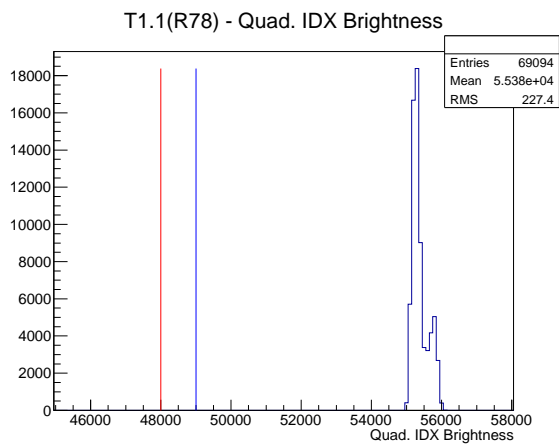

Target Performance Report - T1.1(R78)

Report Generated: February 26, 2012,

Last Actuation: 26/02/12 11:11:29

1 Operation Summary

	Last Shift	Total
Actuations:	69.1K	2216.6 K
Quadrature Count errors:	0	0
Fiber ADC errors:	0	1
BPS errors (during actuation):	0	0
(R78) Gaps > 3s & < 10s:	0	580
(R78) Gaps > 10s:	0	148
(R78) SP2 Corrections:	0	4
(R78) Capture Over/Under shoots:	0/0	0/0

2 Mechanical Performance

Starting position for the last 2000 actuations.

Starting position width over time.

Acceleration for the last 2000 actuations.

Acceleration over time. Normalised to a temperature 68C using the temperature data collected by the system.

3 Optical Performance

4 BPS Check