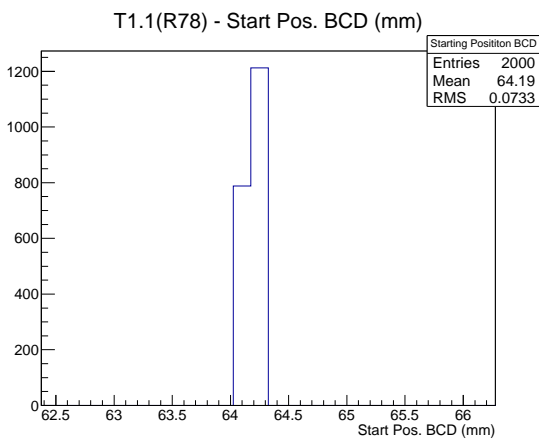

Target Performance Report - T1.1(R78)

Report Generated: February 26, 2012,

Last Actuation: 26/02/12 11:11:29

1 Operation Summary

	Last Shift	Total
Actuations:	69.1K	2216.6 K
Quadrature Count errors:	0	0
Fiber ADC errors:	0	1
BPS errors (during actuation):	0	0
(R78) Gaps > 3s & < 10s:	0	580
(R78) Gaps > 10s:	0	148
(R78) SP2 Corrections:	0	4
(R78) Capture Over/Under shoots:	0/0	0/0

2 Mechanical Performance

Starting position for the last 2000 actuations.

Starting position width over time.

Acceleration for the last 2000 actuations.

Acceleration over time. Normalised to a temperature 68C using the temperature data collected by the system.