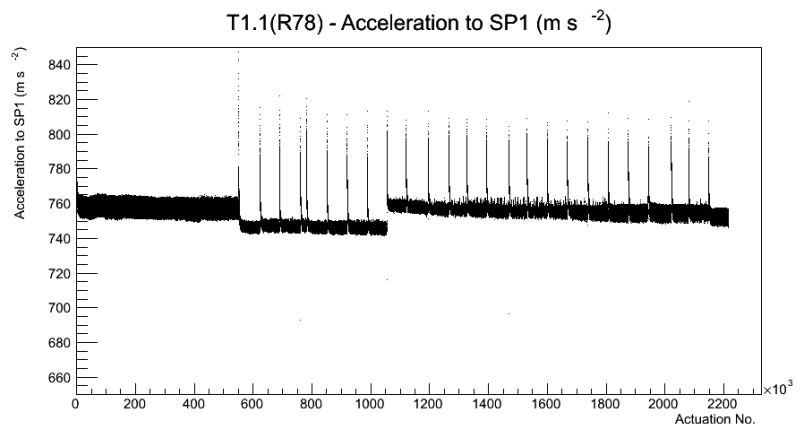

Target Performance Report - T1.1(R78)

Report Generated: February 26, 2012,

Last Actuation: 26/02/12 11:11:29

1 Operation Summary

	Last Shift	Total
Actuations:	69.1K	2216.6 K
Quadrature Count errors:	0	0
Fiber ADC errors:	0	1
BPS errors (during actuation):	0	0
(R78) Gaps > 3s & < 10s:	0	580
(R78) Gaps > 10s:	0	148
(R78) SP2 Corrections:	0	4
(R78) Capture Over/Under shoots:	0/0	0/0

2 Mechanical Performance

Starting position for the last 2000 actuations.

Starting position width over time.

Acceleration for the last 2000 actuations.

Acceleration over time. Normalised to a temperature 68C using the temperature data collected by the system.

3 Optical Performance

4 BPS Check