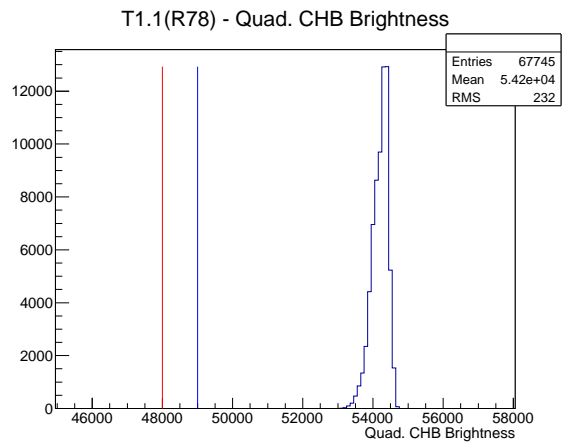

## 2 Mechanical Performance

Starting position for the last 2000 actuations.

Starting position width over time.

Acceleration for the last 2000 actuations.

Acceleration over time. Normalised to a temperature 68C using the temperature data collected by the system.

### 3 Optical Performance