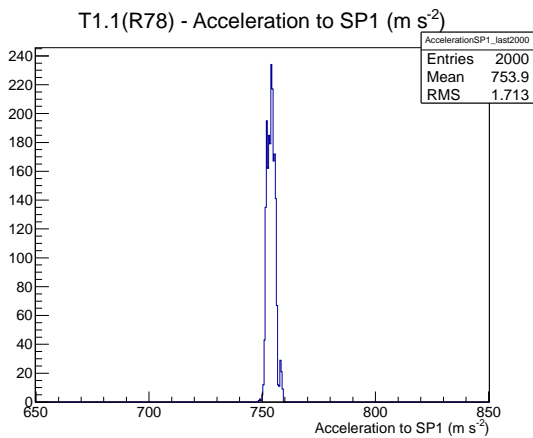

## 1 Operation Summary

	Last Shift	Total
Actuations:	67.7K	2147.5 K
Quadrature Count errors:	0	0
Fiber ADC errors:	0	1
BPS errors (during actuation):	0	0
(R78) Gaps > 3s & < 10s:	0	580
(R78) Gaps > 10s:	0	146
(R78) SP2 Corrections:	0	3
(R78) Capture Over/Under shoots:	0/0	0/0

## 2 Mechanical Performance

Starting position for the last 2000 actuations.

Starting position width over time.

Acceleration for the last 2000 actuations.

Acceleration over time. Normalised to a temperature 68C using the temperature data collected by the system.