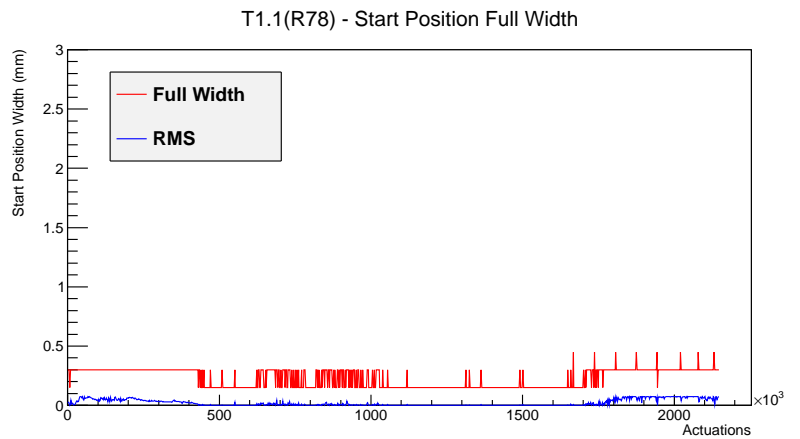

## 1 Operation Summary

	Last Shift	Total
Actuations:	67.7K	2147.5 K
Quadrature Count errors:	0	0
Fiber ADC errors:	0	1
BPS errors (during actuation):	0	0
(R78) Gaps > 3s & < 10s:	0	580
(R78) Gaps > 10s:	0	146
(R78) SP2 Corrections:	0	3
(R78) Capture Over/Under shoots:	0/0	0/0

## 2 Mechanical Performance

Starting position for the last 2000 actuations.

Starting position width over time.

Acceleration for the last 2000 actuations.

Acceleration over time. Normalised to a temperature 68C using the temperature data collected by the system.