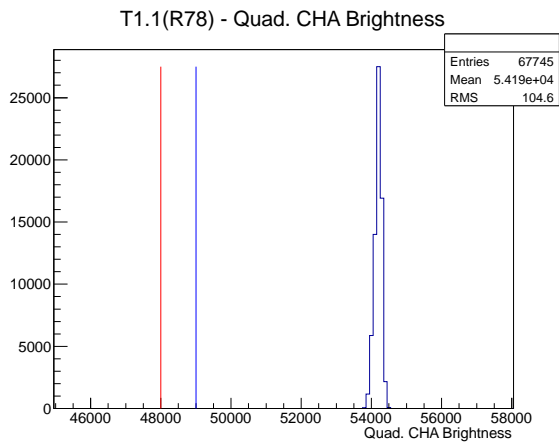

## 1 Operation Summary

	Last Shift	Total
Actuations:	67.7K	2147.5 K
Quadrature Count errors:	0	0
Fiber ADC errors:	0	1
BPS errors (during actuation):	0	0
(R78) Gaps > 3s & < 10s:	0	580
(R78) Gaps > 10s:	0	146
(R78) SP2 Corrections:	0	3
(R78) Capture Over/Under shoots:	0/0	0/0

## 2 Mechanical Performance

Starting position for the last 2000 actuations.

Starting position width over time.

Acceleration for the last 2000 actuations.

Acceleration over time. Normalised to a temperature 68C using the temperature data collected by the system.

### 3 Optical Performance