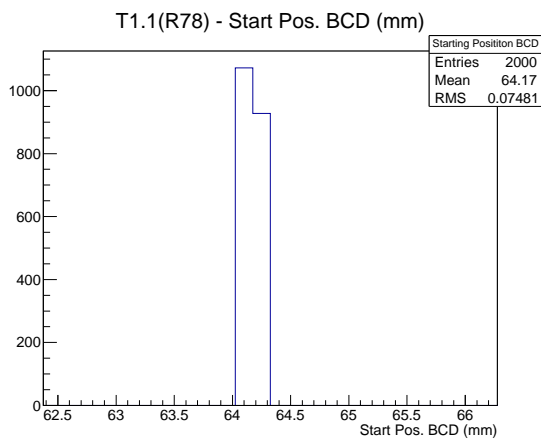

## 1 Operation Summary

	Last Shift	Total
Actuations:	67.7K	2147.5 K
Quadrature Count errors:	0	0
Fiber ADC errors:	0	1
BPS errors (during actuation):	0	0
(R78) Gaps > 3s & < 10s:	0	580
(R78) Gaps > 10s:	0	146
(R78) SP2 Corrections:	0	3
(R78) Capture Over/Under shoots:	0/0	0/0

## 2 Mechanical Performance

Starting position for the last 2000 actuations.

Starting position width over time.

Acceleration for the last 2000 actuations.

Acceleration over time. Normalised to a temperature 68C using the temperature data collected by the system.