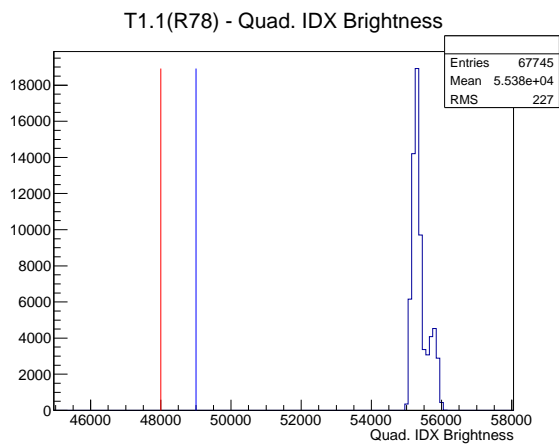

## 2 Mechanical Performance

Starting position for the last 2000 actuations.

Starting position width over time.

Acceleration for the last 2000 actuations.

Acceleration over time. Normalised to a temperature 68C using the temperature data collected by the system.

### 3 Optical Performance