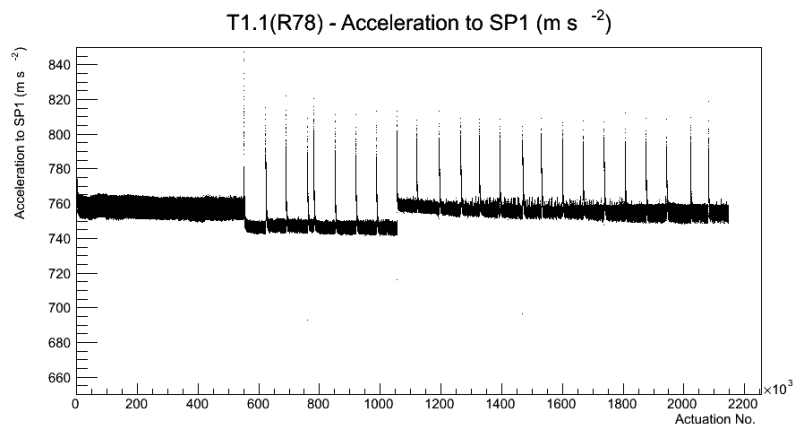

## 2 Mechanical Performance

Starting position for the last 2000 actuations.

Starting position width over time.

Acceleration for the last 2000 actuations.

Acceleration over time. Normalised to a temperature 68C using the temperature data collected by the system.

### 3 Optical Performance