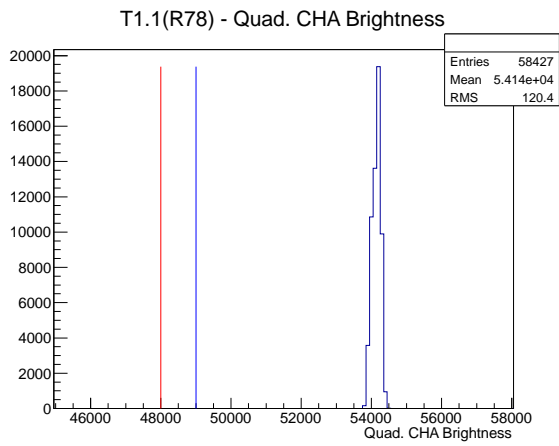

Target Performance Report - T1.1(R78)

Report Generated: February 24, 2012,

Last Actuation: 24/02/12 11:17:59

1 Operation Summary

	Last Shift	Total
Actuations:	58.4K	2079.7 K
Quadrature Count errors:	0	0
Fiber ADC errors:	0	1
BPS errors (during actuation):	0	0
(R78) Gaps > 3s & < 10s:	0	580
(R78) Gaps > 10s:	2	144
(R78) SP2 Corrections:	0	3
(R78) Capture Over/Under shoots:	0/0	0/0

2 Mechanical Performance

Starting position for the last 2000 actuations.

Starting position width over time.

Acceleration for the last 2000 actuations.

Acceleration over time. Normalised to a temperature 68C using the temperature data collected by the system.

3 Optical Performance

4 BPS Check