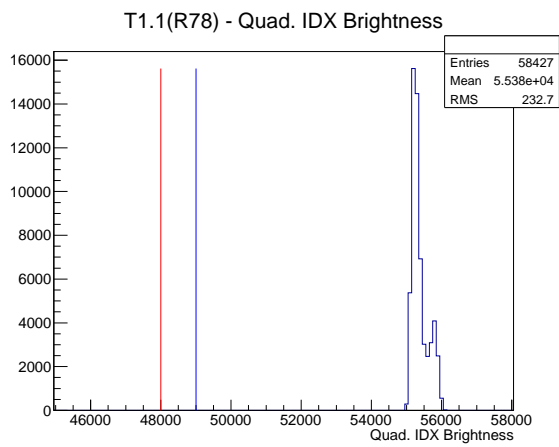

Target Performance Report - T1.1(R78)

Report Generated: February 24, 2012,

Last Actuation: 24/02/12 11:17:59

1 Operation Summary

	Last Shift	Total
Actuations:	58.4K	2079.7 K
Quadrature Count errors:	0	0
Fiber ADC errors:	0	1
BPS errors (during actuation):	0	0
(R78) Gaps > 3s & < 10s:	0	580
(R78) Gaps > 10s:	2	144
(R78) SP2 Corrections:	0	3
(R78) Capture Over/Under shoots:	0/0	0/0

2 Mechanical Performance

Starting position for the last 2000 actuations.

Starting position width over time.

Acceleration for the last 2000 actuations.

Acceleration over time. Normalised to a temperature 68C using the temperature data collected by the system.

3 Optical Performance

4 BPS Check