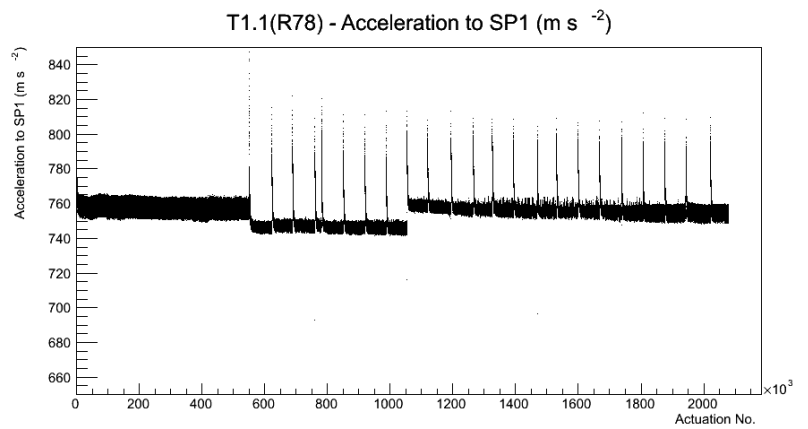

Target Performance Report - T1.1(R78)

Report Generated: February 24, 2012,

Last Actuation: 24/02/12 11:17:59

1 Operation Summary

	Last Shift	Total
Actuations:	58.4K	2079.7 K
Quadrature Count errors:	0	0
Fiber ADC errors:	0	1
BPS errors (during actuation):	0	0
(R78) Gaps > 3s & < 10s:	0	580
(R78) Gaps > 10s:	2	144
(R78) SP2 Corrections:	0	3
(R78) Capture Over/Under shoots:	0/0	0/0

2 Mechanical Performance

Starting position for the last 2000 actuations.

Starting position width over time.

Acceleration for the last 2000 actuations.

Acceleration over time. Normalised to a temperature 68C using the temperature data collected by the system.

3 Optical Performance

4 BPS Check