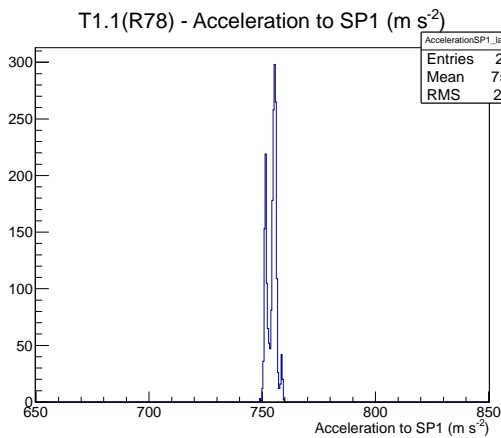

Target Performance Report - T1.1(R78)

Report Generated: February 24, 2012,

Last Actuation: 24/02/12 11:17:59

1 Operation Summary

	Last Shift	Total
Actuations:	58.4K	2079.7 K
Quadrature Count errors:	0	0
Fiber ADC errors:	0	1
BPS errors (during actuation):	0	0
(R78) Gaps > 3s & < 10s:	0	580
(R78) Gaps > 10s:	2	144
(R78) SP2 Corrections:	0	3
(R78) Capture Over/Under shoots:	0/0	0/0

2 Mechanical Performance

Starting position for the last 2000 actuations.

Starting position width over time.

Acceleration for the last 2000 actuations.

Acceleration over time. Normalised to a temperature 68C using the temperature data collected by the system.