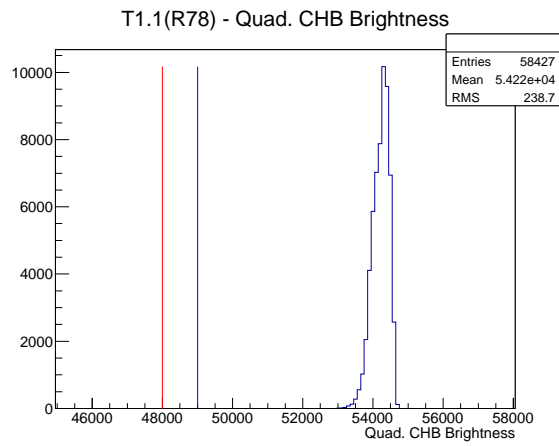

Target Performance Report - T1.1(R78)

Report Generated: February 24, 2012,

Last Actuation: 24/02/12 11:17:59

1 Operation Summary

	Last Shift	Total
Actuations:	58.4K	2079.7 K
Quadrature Count errors:	0	0
Fiber ADC errors:	0	1
BPS errors (during actuation):	0	0
(R78) Gaps > 3s & < 10s:	0	580
(R78) Gaps > 10s:	2	144
(R78) SP2 Corrections:	0	3
(R78) Capture Over/Under shoots:	0/0	0/0

2 Mechanical Performance

Starting position for the last 2000 actuations.

Starting position width over time.

Acceleration for the last 2000 actuations.

Acceleration over time. Normalised to a temperature 68C using the temperature data collected by the system.

3 Optical Performance

4 BPS Check