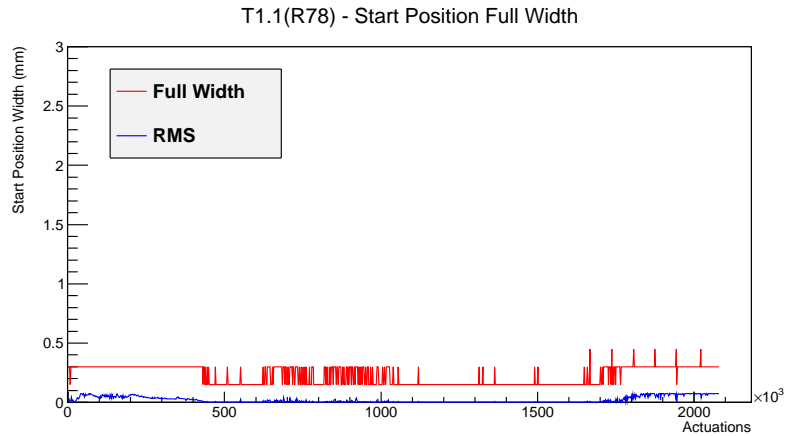

Target Performance Report - T1.1(R78)

Report Generated: February 24, 2012,

Last Actuation: 24/02/12 11:17:59

1 Operation Summary

	Last Shift	Total
Actuations:	58.4K	2079.7 K
Quadrature Count errors:	0	0
Fiber ADC errors:	0	1
BPS errors (during actuation):	0	0
(R78) Gaps > 3s & < 10s:	0	580
(R78) Gaps > 10s:	2	144
(R78) SP2 Corrections:	0	3
(R78) Capture Over/Under shoots:	0/0	0/0

2 Mechanical Performance

Starting position for the last 2000 actuations.

Starting position width over time.

Acceleration for the last 2000 actuations.

Acceleration over time. Normalised to a temperature 68C using the temperature data collected by the system.