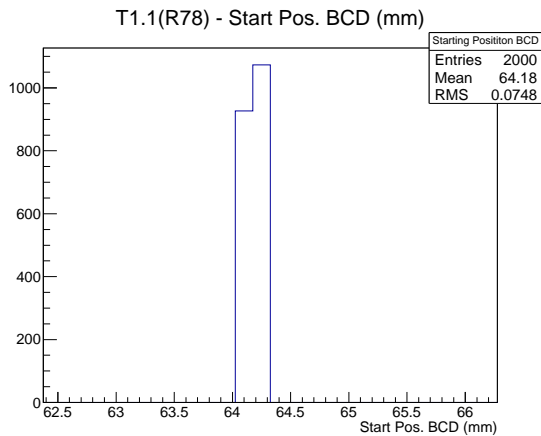

Target Performance Report - T1.1(R78)

Report Generated: February 24, 2012,

Last Actuation: 24/02/12 11:17:59

1 Operation Summary

	Last Shift	Total
Actuations:	58.4K	2079.7 K
Quadrature Count errors:	0	0
Fiber ADC errors:	0	1
BPS errors (during actuation):	0	0
(R78) Gaps > 3s & < 10s:	0	580
(R78) Gaps > 10s:	2	144
(R78) SP2 Corrections:	0	3
(R78) Capture Over/Under shoots:	0/0	0/0

2 Mechanical Performance

Starting position for the last 2000 actuations.

Starting position width over time.

Acceleration for the last 2000 actuations.

Acceleration over time. Normalised to a temperature 68C using the temperature data collected by the system.