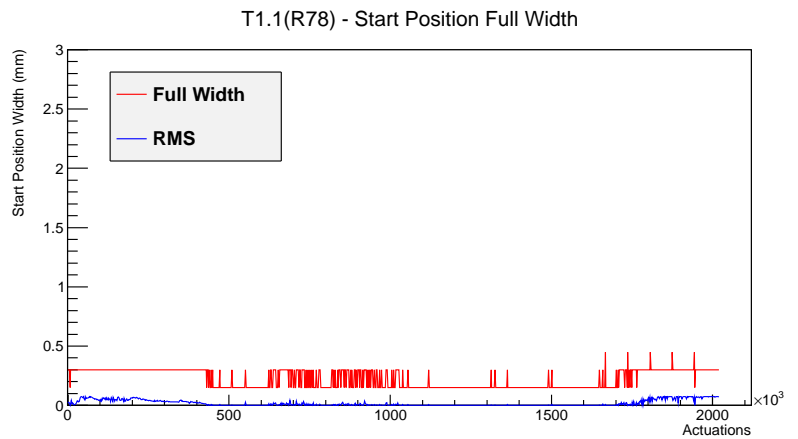

Target Performance Report - T1.1(R78)

Report Generated: February 23, 2012,

Last Actuation: 23/02/12 14:37:58

1 Operation Summary

	Last Shift	Total
Actuations:	78.5K	2021.3 K
Quadrature Count errors:	0	0
Fiber ADC errors:	0	1
BPS errors (during actuation):	0	0
(R78) Gaps > 3s & < 10s:	0	580
(R78) Gaps > 10s:	2	142
(R78) SP2 Corrections:	0	3
(R78) Capture Over/Under shoots:	0/0	0/0

2 Mechanical Performance

Starting position for the last 2000 actuations.

Starting position width over time.

Acceleration for the last 2000 actuations.

Acceleration over time. Normalised to a temperature 68C using the temperature data collected by the system.