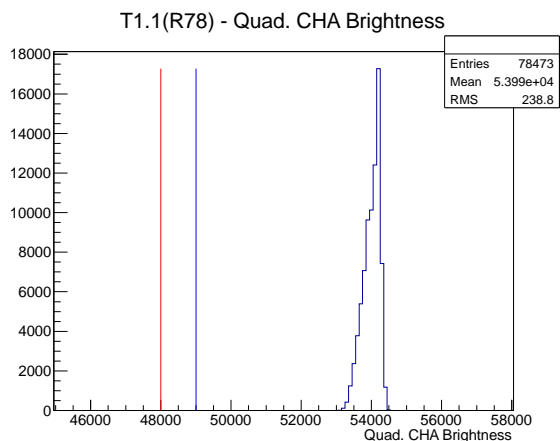

Target Performance Report - T1.1(R78)

Report Generated: February 23, 2012,

Last Actuation: 23/02/12 14:37:58

1 Operation Summary

	Last Shift	Total
Actuations:	78.5K	2021.3 K
Quadrature Count errors:	0	0
Fiber ADC errors:	0	1
BPS errors (during actuation):	0	0
(R78) Gaps > 3s & < 10s:	0	580
(R78) Gaps > 10s:	2	142
(R78) SP2 Corrections:	0	3
(R78) Capture Over/Under shoots:	0/0	0/0

2 Mechanical Performance

Starting position for the last 2000 actuations.

Starting position width over time.

Acceleration for the last 2000 actuations.

Acceleration over time. Normalised to a temperature 68C using the temperature data collected by the system.

3 Optical Performance

4 BPS Check