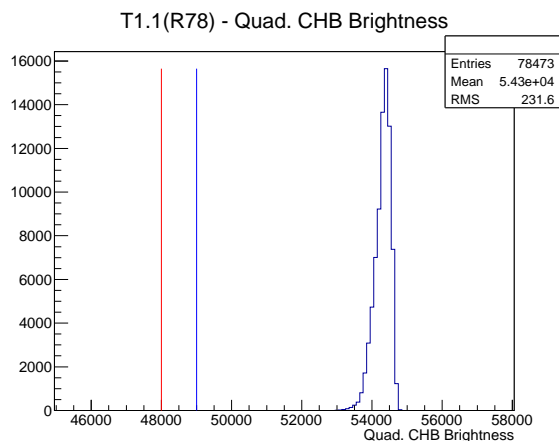

Target Performance Report - T1.1(R78)

Report Generated: February 23, 2012,

Last Actuation: 23/02/12 14:37:58

1 Operation Summary

	Last Shift	Total
Actuations:	78.5K	2021.3 K
Quadrature Count errors:	0	0
Fiber ADC errors:	0	1
BPS errors (during actuation):	0	0
(R78) Gaps > 3s & < 10s:	0	580
(R78) Gaps > 10s:	2	142
(R78) SP2 Corrections:	0	3
(R78) Capture Over/Under shoots:	0/0	0/0

2 Mechanical Performance

Starting position for the last 2000 actuations.

Starting position width over time.

Acceleration for the last 2000 actuations.

Acceleration over time. Normalised to a temperature 68C using the temperature data collected by the system.

3 Optical Performance

4 BPS Check