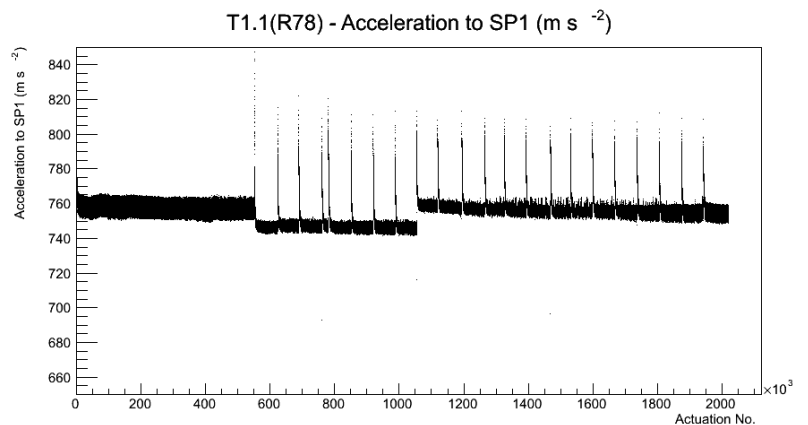

Target Performance Report - T1.1(R78)

Report Generated: February 23, 2012,

Last Actuation: 23/02/12 14:37:58

1 Operation Summary

	Last Shift	Total
Actuations:	78.5K	2021.3 K
Quadrature Count errors:	0	0
Fiber ADC errors:	0	1
BPS errors (during actuation):	0	0
(R78) Gaps > 3s & < 10s:	0	580
(R78) Gaps > 10s:	2	142
(R78) SP2 Corrections:	0	3
(R78) Capture Over/Under shoots:	0/0	0/0

2 Mechanical Performance

Starting position for the last 2000 actuations.

Starting position width over time.

Acceleration for the last 2000 actuations.

Acceleration over time. Normalised to a temperature 68C using the temperature data collected by the system.

3 Optical Performance

4 BPS Check