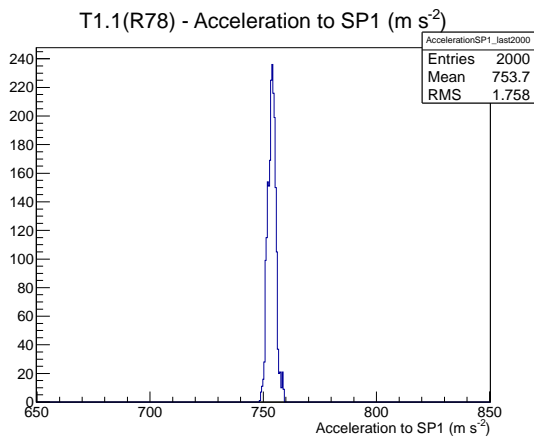

Target Performance Report - T1.1(R78)

Report Generated: February 23, 2012,

Last Actuation: 23/02/12 14:37:58

1 Operation Summary

	Last Shift	Total
Actuations:	78.5K	2021.3 K
Quadrature Count errors:	0	0
Fiber ADC errors:	0	1
BPS errors (during actuation):	0	0
(R78) Gaps > 3s & < 10s:	0	580
(R78) Gaps > 10s:	2	142
(R78) SP2 Corrections:	0	3
(R78) Capture Over/Under shoots:	0/0	0/0

2 Mechanical Performance

Starting position for the last 2000 actuations.

Starting position width over time.

Acceleration for the last 2000 actuations.

Acceleration over time. Normalised to a temperature 68C using the temperature data collected by the system.