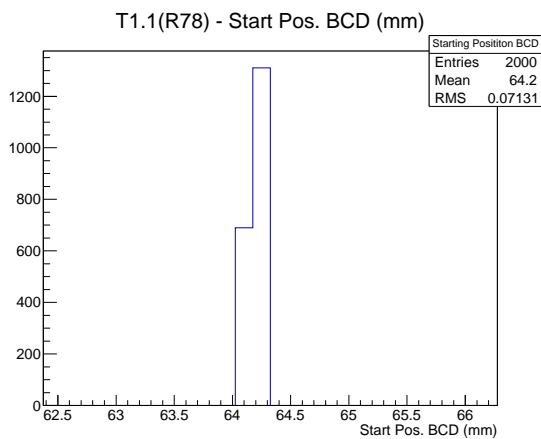

Target Performance Report - T1.1(R78)

Report Generated: February 23, 2012,

Last Actuation: 23/02/12 14:37:58

1 Operation Summary

	Last Shift	Total
Actuations:	78.5K	2021.3 K
Quadrature Count errors:	0	0
Fiber ADC errors:	0	1
BPS errors (during actuation):	0	0
(R78) Gaps > 3s & < 10s:	0	580
(R78) Gaps > 10s:	2	142
(R78) SP2 Corrections:	0	3
(R78) Capture Over/Under shoots:	0/0	0/0

2 Mechanical Performance

Starting position for the last 2000 actuations.

Starting position width over time.

Acceleration for the last 2000 actuations.

Acceleration over time. Normalised to a temperature 68C using the temperature data collected by the system.