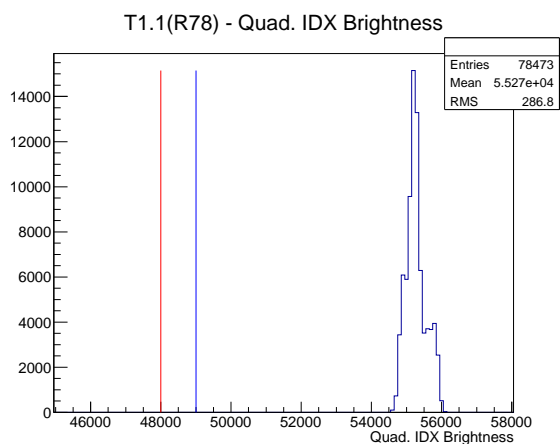

Target Performance Report - T1.1(R78)

Report Generated: February 23, 2012,

Last Actuation: 23/02/12 14:37:58

1 Operation Summary

	Last Shift	Total
Actuations:	78.5K	2021.3 K
Quadrature Count errors:	0	0
Fiber ADC errors:	0	1
BPS errors (during actuation):	0	0
(R78) Gaps > 3s & < 10s:	0	580
(R78) Gaps > 10s:	2	142
(R78) SP2 Corrections:	0	3
(R78) Capture Over/Under shoots:	0/0	0/0

2 Mechanical Performance

Starting position for the last 2000 actuations.

Starting position width over time.

Acceleration for the last 2000 actuations.

Acceleration over time. Normalised to a temperature 68C using the temperature data collected by the system.

3 Optical Performance

4 BPS Check