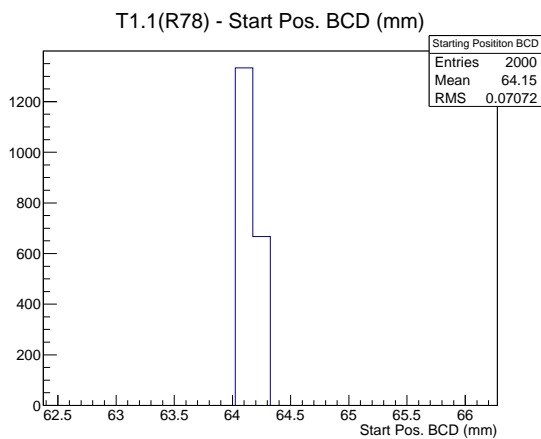

Target Performance Report - T1.1(R78)

Report Generated: February 22, 2012,

Last Actuation: 22/02/12 10:57:16

1 Operation Summary

	Last Shift	Total
Actuations:	67.8K	1942.8 K
Quadrature Count errors:	0	0
Fiber ADC errors:	0	1
BPS errors (during actuation):	0	0
(R78) Gaps > 3s & < 10s:	0	580
(R78) Gaps > 10s:	2	140
(R78) SP2 Corrections:	0	3
(R78) Capture Over/Under shoots:	0/0	0/0

2 Mechanical Performance

Starting position for the last 2000 actuations.

Starting position width over time.

Acceleration for the last 2000 actuations.

Acceleration over time. Normalised to a temperature 68C using the temperature data collected by the system.