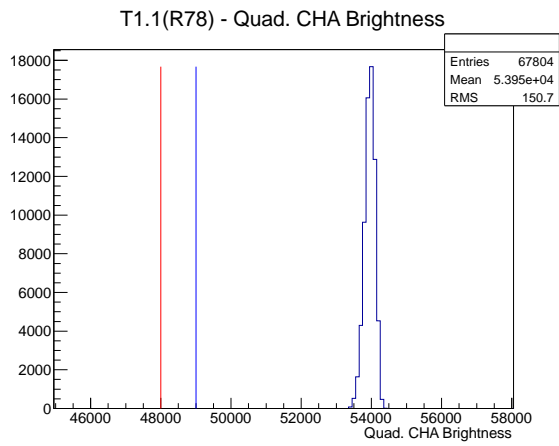

Target Performance Report - T1.1(R78)

Report Generated: February 22, 2012,

Last Actuation: 22/02/12 10:57:16

1 Operation Summary

	Last Shift	Total
Actuations:	67.8K	1942.8 K
Quadrature Count errors:	0	0
Fiber ADC errors:	0	1
BPS errors (during actuation):	0	0
(R78) Gaps > 3s & < 10s:	0	580
(R78) Gaps > 10s:	2	140
(R78) SP2 Corrections:	0	3
(R78) Capture Over/Under shoots:	0/0	0/0

2 Mechanical Performance

Starting position for the last 2000 actuations.

Starting position width over time.

Acceleration for the last 2000 actuations.

Acceleration over time. Normalised to a temperature 68C using the temperature data collected by the system.

3 Optical Performance

4 BPS Check