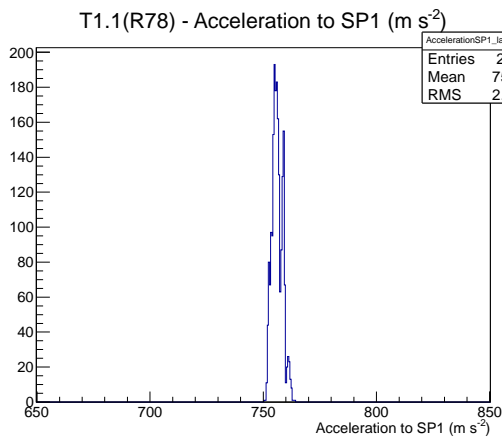

Target Performance Report - T1.1(R78)

Report Generated: February 22, 2012,

Last Actuation: 22/02/12 10:57:16

1 Operation Summary

	Last Shift	Total
Actuations:	67.8K	1942.8 K
Quadrature Count errors:	0	0
Fiber ADC errors:	0	1
BPS errors (during actuation):	0	0
(R78) Gaps > 3s & < 10s:	0	580
(R78) Gaps > 10s:	2	140
(R78) SP2 Corrections:	0	3
(R78) Capture Over/Under shoots:	0/0	0/0

2 Mechanical Performance

Starting position for the last 2000 actuations.

Starting position width over time.

Acceleration for the last 2000 actuations.

Acceleration over time. Normalised to a temperature 68C using the temperature data collected by the system.