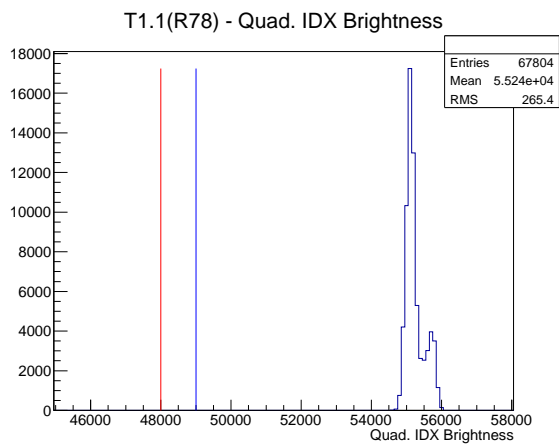

Target Performance Report - T1.1(R78)

Report Generated: February 22, 2012,

Last Actuation: 22/02/12 10:57:16

1 Operation Summary

	Last Shift	Total
Actuations:	67.8K	1942.8 K
Quadrature Count errors:	0	0
Fiber ADC errors:	0	1
BPS errors (during actuation):	0	0
(R78) Gaps > 3s & < 10s:	0	580
(R78) Gaps > 10s:	2	140
(R78) SP2 Corrections:	0	3
(R78) Capture Over/Under shoots:	0/0	0/0

2 Mechanical Performance

Starting position for the last 2000 actuations.

Starting position width over time.

Acceleration for the last 2000 actuations.

Acceleration over time. Normalised to a temperature 68C using the temperature data collected by the system.

3 Optical Performance

4 BPS Check