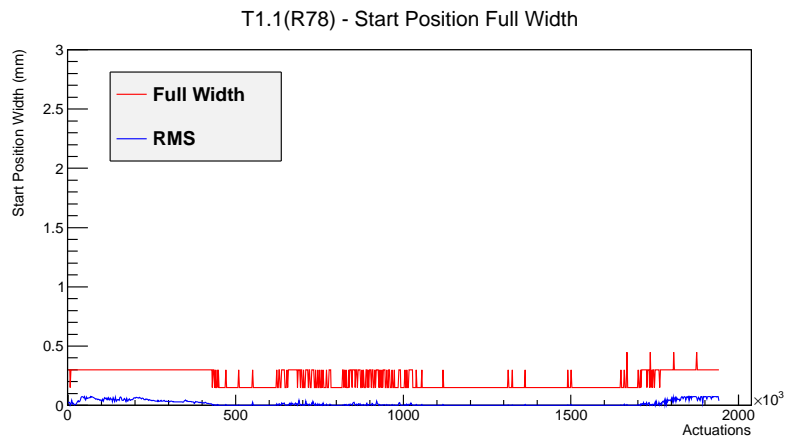

Target Performance Report - T1.1(R78)

Report Generated: February 22, 2012,

Last Actuation: 22/02/12 10:57:16

1 Operation Summary

	Last Shift	Total
Actuations:	67.8K	1942.8 K
Quadrature Count errors:	0	0
Fiber ADC errors:	0	1
BPS errors (during actuation):	0	0
(R78) Gaps > 3s & < 10s:	0	580
(R78) Gaps > 10s:	2	140
(R78) SP2 Corrections:	0	3
(R78) Capture Over/Under shoots:	0/0	0/0

2 Mechanical Performance

Starting position for the last 2000 actuations.

Starting position width over time.

Acceleration for the last 2000 actuations.

Acceleration over time. Normalised to a temperature 68C using the temperature data collected by the system.