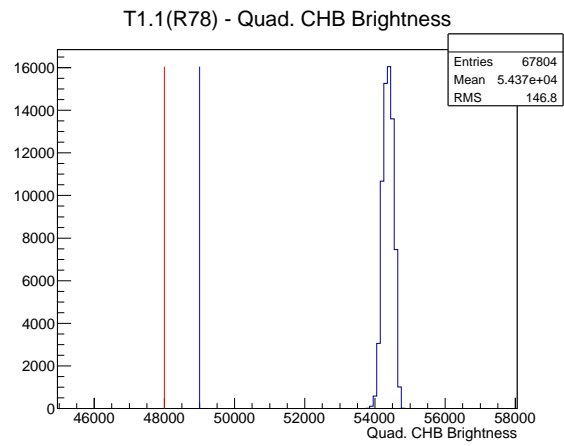

Target Performance Report - T1.1(R78)

Report Generated: February 22, 2012,

Last Actuation: 22/02/12 10:57:16

1 Operation Summary

	Last Shift	Total
Actuations:	67.8K	1942.8 K
Quadrature Count errors:	0	0
Fiber ADC errors:	0	1
BPS errors (during actuation):	0	0
(R78) Gaps > 3s & < 10s:	0	580
(R78) Gaps > 10s:	2	140
(R78) SP2 Corrections:	0	3
(R78) Capture Over/Under shoots:	0/0	0/0

2 Mechanical Performance

Starting position for the last 2000 actuations.

Starting position width over time.

Acceleration for the last 2000 actuations.

Acceleration over time. Normalised to a temperature 68C using the temperature data collected by the system.

3 Optical Performance

4 BPS Check