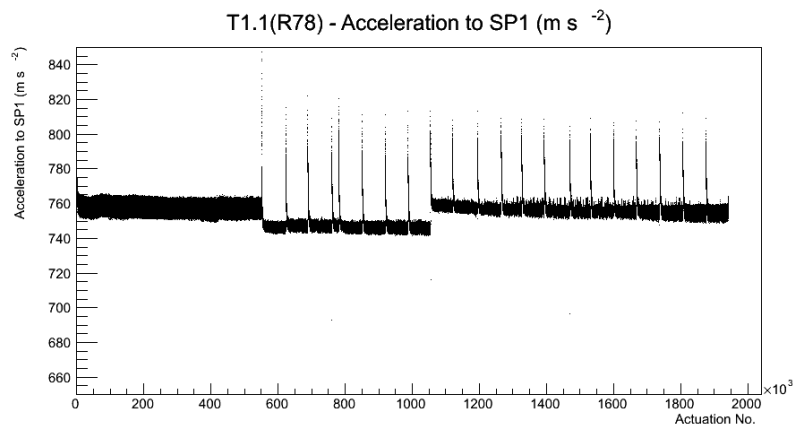

Target Performance Report - T1.1(R78)

Report Generated: February 22, 2012,

Last Actuation: 22/02/12 10:57:16

1 Operation Summary

	Last Shift	Total
Actuations:	67.8K	1942.8 K
Quadrature Count errors:	0	0
Fiber ADC errors:	0	1
BPS errors (during actuation):	0	0
(R78) Gaps > 3s & < 10s:	0	580
(R78) Gaps > 10s:	2	140
(R78) SP2 Corrections:	0	3
(R78) Capture Over/Under shoots:	0/0	0/0

2 Mechanical Performance

Starting position for the last 2000 actuations.

Starting position width over time.

Acceleration for the last 2000 actuations.

Acceleration over time. Normalised to a temperature 68C using the temperature data collected by the system.

3 Optical Performance

4 BPS Check