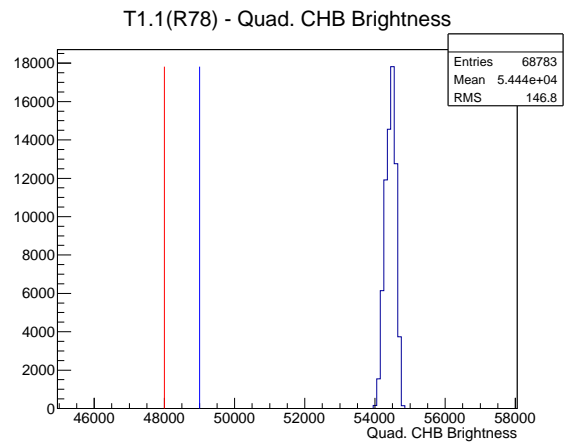

Target Performance Report - T1.1(R78)

Report Generated: February 21, 2012,

Last Actuation: 21/02/12 11:20:37

1 Operation Summary

	Last Shift	Total
Actuations:	68.8K	1875.0 K
Quadrature Count errors:	0	0
Fiber ADC errors:	0	1
BPS errors (during actuation):	0	0
(R78) Gaps > 3s & < 10s:	0	580
(R78) Gaps > 10s:	0	138
(R78) SP2 Corrections:	0	3
(R78) Capture Over/Under shoots:	0/0	0/0

2 Mechanical Performance

Starting position for the last 2000 actuations.

Starting position width over time.

Acceleration for the last 2000 actuations.

Acceleration over time.

3 Optical Performance

4 BPS Check