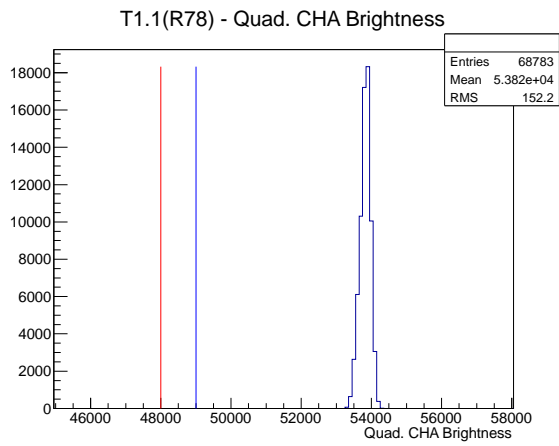

Target Performance Report - T1.1(R78)

Report Generated: February 21, 2012,

Last Actuation: 21/02/12 11:20:37

1 Operation Summary

	Last Shift	Total
Actuations:	68.8K	1875.0 K
Quadrature Count errors:	0	0
Fiber ADC errors:	0	1
BPS errors (during actuation):	0	0
(R78) Gaps > 3s & < 10s:	0	580
(R78) Gaps > 10s:	0	138
(R78) SP2 Corrections:	0	3
(R78) Capture Over/Under shoots:	0/0	0/0

2 Mechanical Performance

Starting position for the last 2000 actuations.

Starting position width over time.

Acceleration for the last 2000 actuations.

Acceleration over time.

3 Optical Performance

4 BPS Check