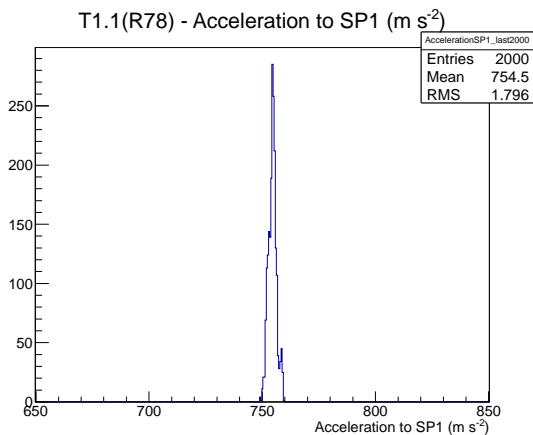

Target Performance Report - T1.1(R78)

Report Generated: February 21, 2012,

Last Actuation: 21/02/12 11:20:37

1 Operation Summary

	Last Shift	Total
Actuations:	68.8K	1875.0 K
Quadrature Count errors:	0	0
Fiber ADC errors:	0	1
BPS errors (during actuation):	0	0
(R78) Gaps > 3s & < 10s:	0	580
(R78) Gaps > 10s:	0	138
(R78) SP2 Corrections:	0	3
(R78) Capture Over/Under shoots:	0/0	0/0

2 Mechanical Performance

Starting position for the last 2000 actuations.

Starting position width over time.

Acceleration for the last 2000 actuations.

Acceleration over time.

3 Optical Performance

4 BPS Check