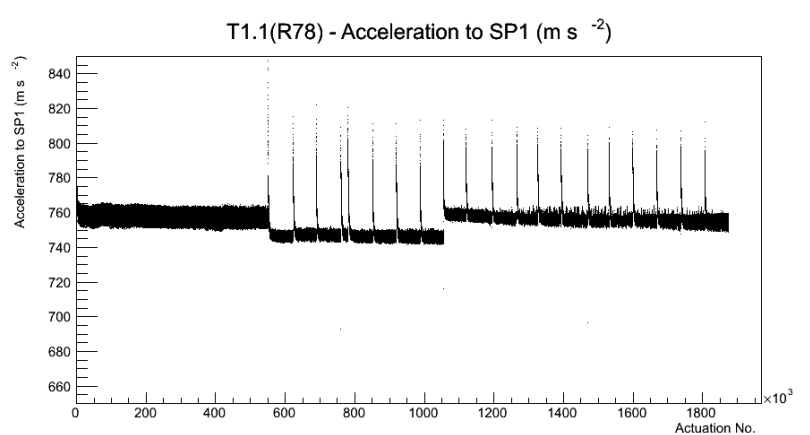

Target Performance Report - T1.1(R78)

Report Generated: February 21, 2012,

Last Actuation: 21/02/12 11:20:37

1 Operation Summary

	Last Shift	Total
Actuations:	68.8K	1875.0 K
Quadrature Count errors:	0	0
Fiber ADC errors:	0	1
BPS errors (during actuation):	0	0
(R78) Gaps > 3s & < 10s:	0	580
(R78) Gaps > 10s:	0	138
(R78) SP2 Corrections:	0	3
(R78) Capture Over/Under shoots:	0/0	0/0

2 Mechanical Performance

Starting position for the last 2000 actuations.

Starting position width over time.

Acceleration for the last 2000 actuations.

Acceleration over time.

3 Optical Performance

4 BPS Check