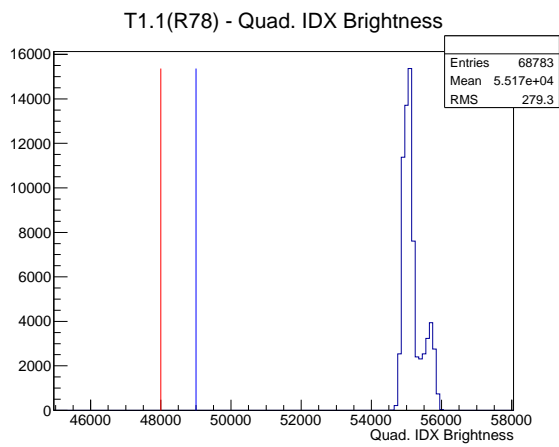

Target Performance Report - T1.1(R78)

Report Generated: February 21, 2012,

Last Actuation: 21/02/12 11:20:37

1 Operation Summary

	Last Shift	Total
Actuations:	68.8K	1875.0 K
Quadrature Count errors:	0	0
Fiber ADC errors:	0	1
BPS errors (during actuation):	0	0
(R78) Gaps > 3s & < 10s:	0	580
(R78) Gaps > 10s:	0	138
(R78) SP2 Corrections:	0	3
(R78) Capture Over/Under shoots:	0/0	0/0

2 Mechanical Performance

Starting position for the last 2000 actuations.

Starting position width over time.

Acceleration for the last 2000 actuations.

Acceleration over time.

3 Optical Performance

4 BPS Check