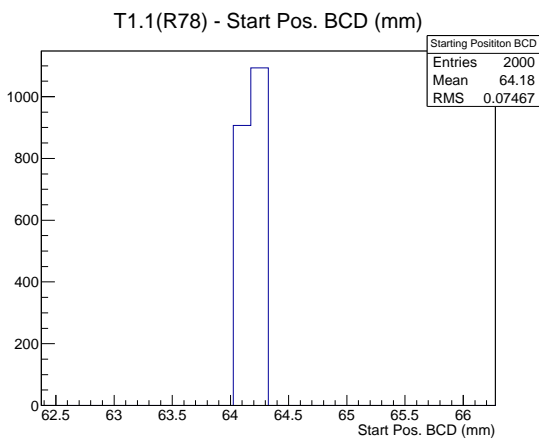

Target Performance Report - T1.1(R78)

Report Generated: February 21, 2012,

Last Actuation: 21/02/12 11:20:37

1 Operation Summary

	Last Shift	Total
Actuations:	68.8K	1875.0 K
Quadrature Count errors:	0	0
Fiber ADC errors:	0	1
BPS errors (during actuation):	0	0
(R78) Gaps > 3s & < 10s:	0	580
(R78) Gaps > 10s:	0	138
(R78) SP2 Corrections:	0	3
(R78) Capture Over/Under shoots:	0/0	0/0

2 Mechanical Performance

Starting position for the last 2000 actuations.

Starting position width over time.

Acceleration for the last 2000 actuations.

Acceleration over time.

3 Optical Performance

4 BPS Check