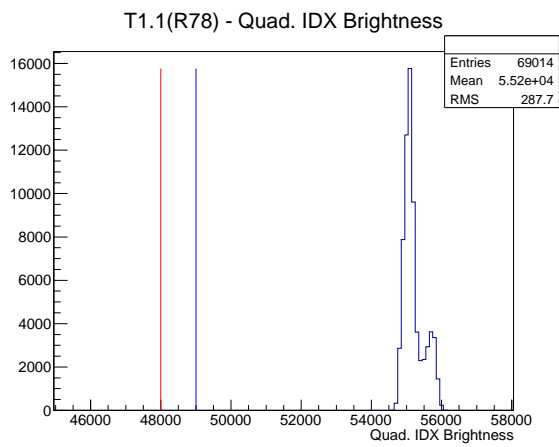

## 2 Mechanical Performance

Starting position for the last 2000 actuations.

Starting position width over time.

Acceleration for the last 2000 actuations.

Acceleration over time.

### 3 Optical Performance