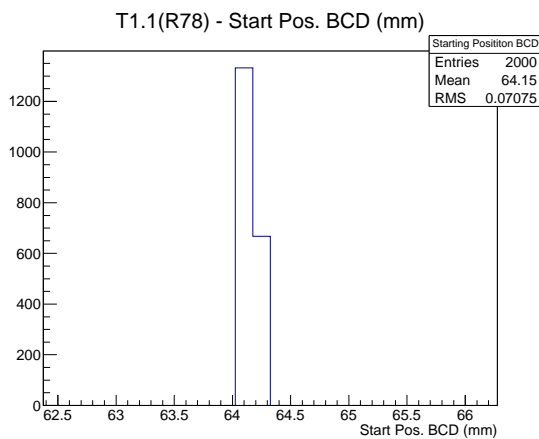

## 1 Operation Summary

	Last Shift	Total
Actuations:	69.0K	1806.3 K
Quadrature Count errors:	0	0
Fiber ADC errors:	0	1
BPS errors (during actuation):	0	0
(R78) Gaps > 3s & < 10s:	0	580
(R78) Gaps > 10s:	2	136
(R78) SP2 Corrections:	0	3
(R78) Capture Over/Under shoots:	0/0	0/0

## 2 Mechanical Performance

Starting position for the last 2000 actuations.

Starting position width over time.

Acceleration for the last 2000 actuations.

Acceleration over time.