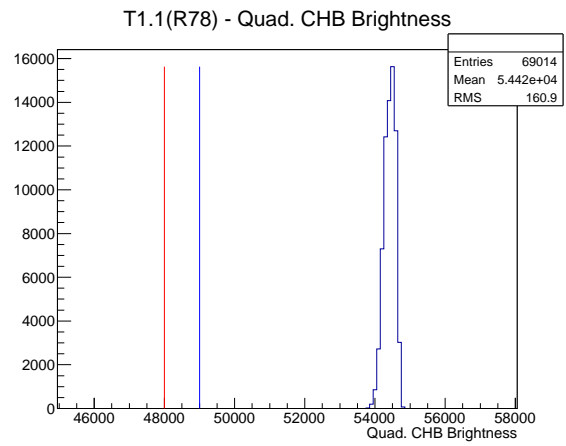

## 2 Mechanical Performance

Starting position for the last 2000 actuations.

Starting position width over time.

Acceleration for the last 2000 actuations.

Acceleration over time.

### 3 Optical Performance