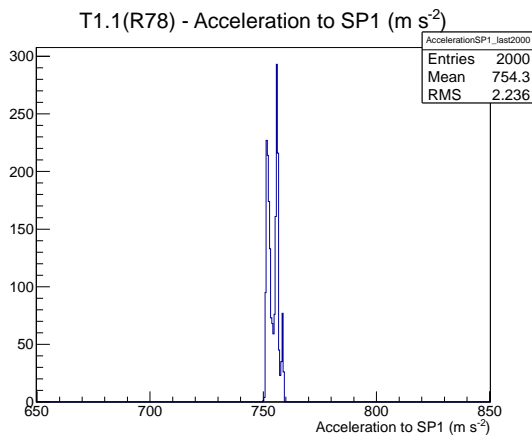

## 1 Operation Summary

	Last Shift	Total
Actuations:	69.0K	1806.3 K
Quadrature Count errors:	0	0
Fiber ADC errors:	0	1
BPS errors (during actuation):	0	0
(R78) Gaps > 3s & < 10s:	0	580
(R78) Gaps > 10s:	2	136
(R78) SP2 Corrections:	0	3
(R78) Capture Over/Under shoots:	0/0	0/0

## 2 Mechanical Performance

Starting position for the last 2000 actuations.

Starting position width over time.

Acceleration for the last 2000 actuations.

Acceleration over time.