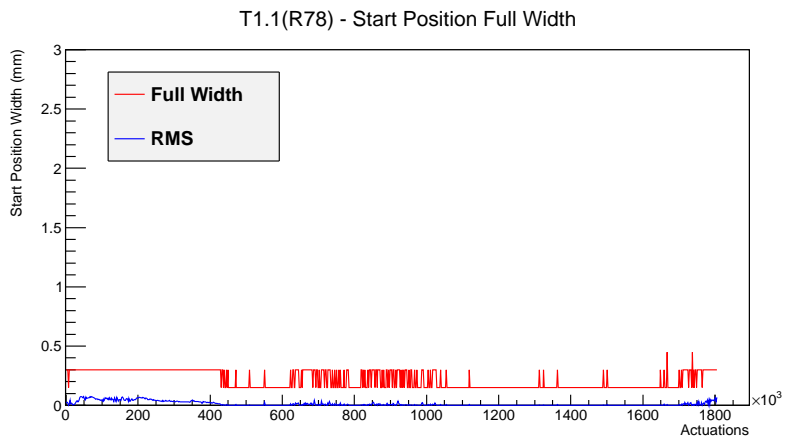

## 1 Operation Summary

	Last Shift	Total
Actuations:	69.0K	1806.3 K
Quadrature Count errors:	0	0
Fiber ADC errors:	0	1
BPS errors (during actuation):	0	0
(R78) Gaps > 3s & < 10s:	0	580
(R78) Gaps > 10s:	2	136
(R78) SP2 Corrections:	0	3
(R78) Capture Over/Under shoots:	0/0	0/0

## 2 Mechanical Performance

Starting position for the last 2000 actuations.

Starting position width over time.

Acceleration for the last 2000 actuations.

Acceleration over time.