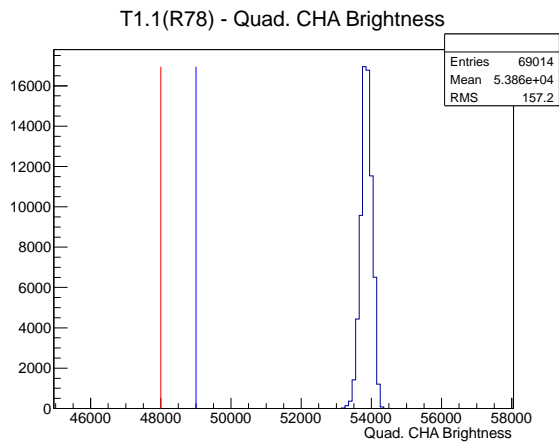

## 2 Mechanical Performance

Starting position for the last 2000 actuations.

Starting position width over time.

Acceleration for the last 2000 actuations.

Acceleration over time.

### 3 Optical Performance