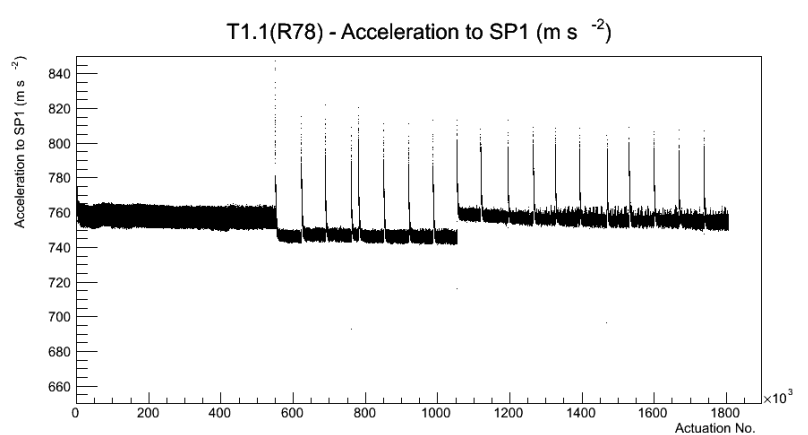

## 1 Operation Summary

	Last Shift	Total
Actuations:	69.0K	1806.3 K
Quadrature Count errors:	0	0
Fiber ADC errors:	0	1
BPS errors (during actuation):	0	0
(R78) Gaps > 3s & < 10s:	0	580
(R78) Gaps > 10s:	2	136
(R78) SP2 Corrections:	0	3
(R78) Capture Over/Under shoots:	0/0	0/0

## 2 Mechanical Performance

Starting position for the last 2000 actuations.

Starting position width over time.

Acceleration for the last 2000 actuations.

Acceleration over time.