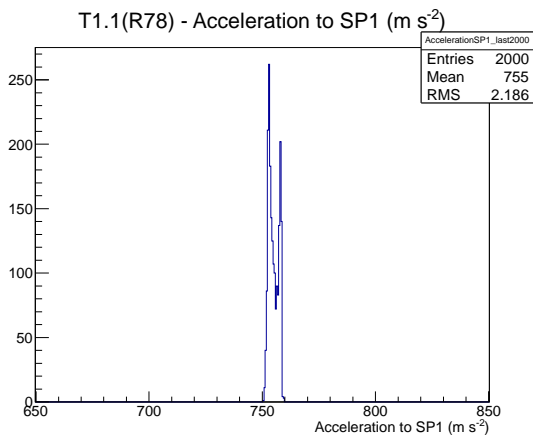

Target Performance Report - T1.1(R78)

Report Generated: February 19, 2012,

Last Actuation: 19/02/12 11:17:20

1 Operation Summary

	Last Shift	Total
Actuations:	69.6K	1737.2 K
Quadrature Count errors:	0	0
Fiber ADC errors:	0	1
BPS errors (during actuation):	0	0
(R78) Gaps > 3s & < 10s:	0	580
(R78) Gaps > 10s:	0	134
(R78) SP2 Corrections:	0	3
(R78) Capture Over/Under shoots:	0/0	0/0

2 Mechanical Performance

Starting position for the last 2000 actuations.

Starting position width over time.

Acceleration for the last 2000 actuations.

Acceleration over time.

3 Optical Performance

4 BPS Check