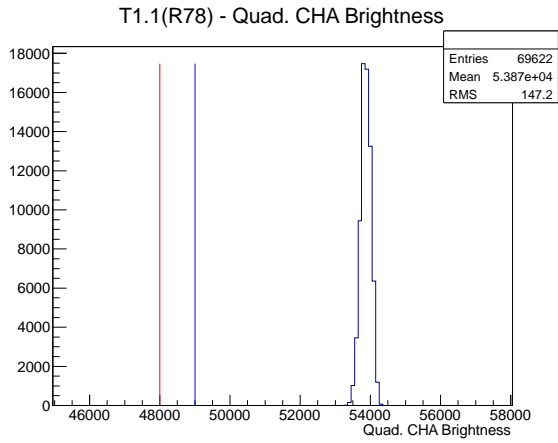

Target Performance Report - T1.1(R78)

Report Generated: February 19, 2012,

Last Actuation: 19/02/12 11:17:20

1 Operation Summary

	Last Shift	Total
Actuations:	69.6K	1737.2 K
Quadrature Count errors:	0	0
Fiber ADC errors:	0	1
BPS errors (during actuation):	0	0
(R78) Gaps > 3s & < 10s:	0	580
(R78) Gaps > 10s:	0	134
(R78) SP2 Corrections:	0	3
(R78) Capture Over/Under shoots:	0/0	0/0

2 Mechanical Performance

Starting position for the last 2000 actuations.

Starting position width over time.

Acceleration for the last 2000 actuations.

Acceleration over time.

3 Optical Performance

4 BPS Check