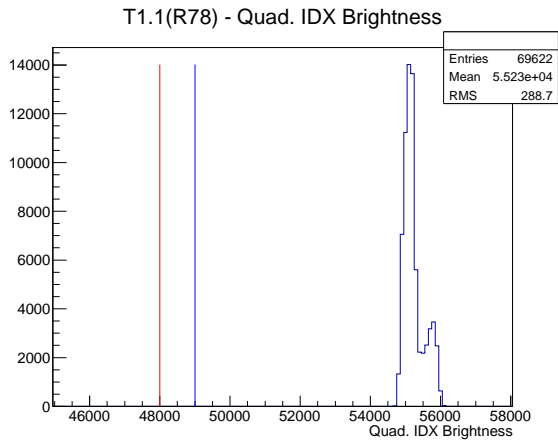

Target Performance Report - T1.1(R78)

Report Generated: February 19, 2012,

Last Actuation: 19/02/12 11:17:20

1 Operation Summary

	Last Shift	Total
Actuations:	69.6K	1737.2 K
Quadrature Count errors:	0	0
Fiber ADC errors:	0	1
BPS errors (during actuation):	0	0
(R78) Gaps > 3s & < 10s:	0	580
(R78) Gaps > 10s:	0	134
(R78) SP2 Corrections:	0	3
(R78) Capture Over/Under shoots:	0/0	0/0

2 Mechanical Performance

Starting position for the last 2000 actuations.

Starting position width over time.

Acceleration for the last 2000 actuations.

Acceleration over time.

3 Optical Performance

4 BPS Check