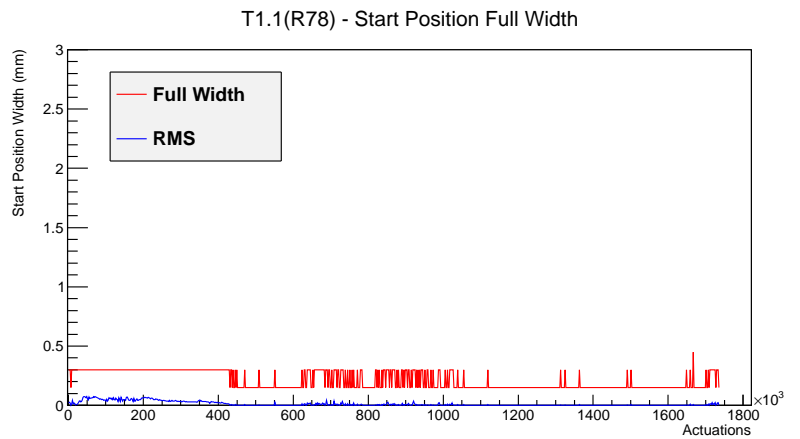

Target Performance Report - T1.1(R78)

Report Generated: February 19, 2012,

Last Actuation: 19/02/12 11:17:20

1 Operation Summary

	Last Shift	Total
Actuations:	69.6K	1737.2 K
Quadrature Count errors:	0	0
Fiber ADC errors:	0	1
BPS errors (during actuation):	0	0
(R78) Gaps > 3s & < 10s:	0	580
(R78) Gaps > 10s:	0	134
(R78) SP2 Corrections:	0	3
(R78) Capture Over/Under shoots:	0/0	0/0

2 Mechanical Performance

Starting position for the last 2000 actuations.

Starting position width over time.

Acceleration for the last 2000 actuations.

Acceleration over time.

3 Optical Performance

4 BPS Check