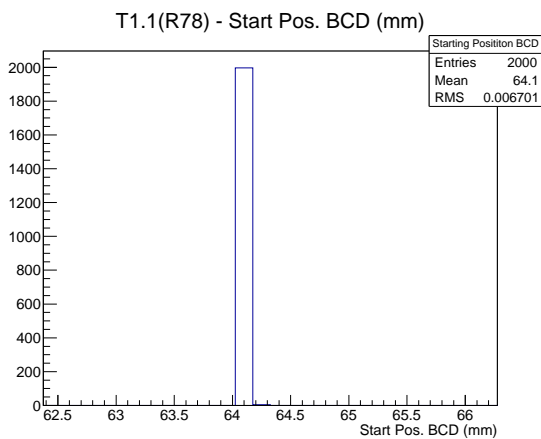

Target Performance Report - T1.1(R78)

Report Generated: February 19, 2012,

Last Actuation: 19/02/12 11:17:20

1 Operation Summary

	Last Shift	Total
Actuations:	69.6K	1737.2 K
Quadrature Count errors:	0	0
Fiber ADC errors:	0	1
BPS errors (during actuation):	0	0
(R78) Gaps > 3s & < 10s:	0	580
(R78) Gaps > 10s:	0	134
(R78) SP2 Corrections:	0	3
(R78) Capture Over/Under shoots:	0/0	0/0

2 Mechanical Performance

Starting position for the last 2000 actuations.

Starting position width over time.

Acceleration for the last 2000 actuations.

Acceleration over time.

3 Optical Performance

4 BPS Check