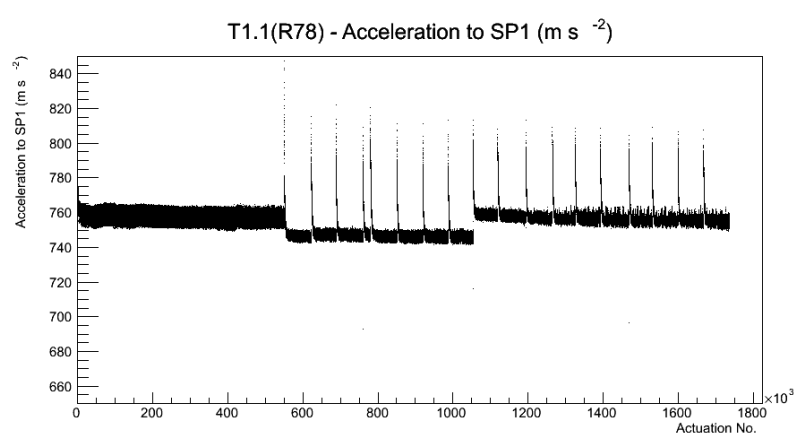

Target Performance Report - T1.1(R78)

Report Generated: February 19, 2012,

Last Actuation: 19/02/12 11:17:20

1 Operation Summary

	Last Shift	Total
Actuations:	69.6K	1737.2 K
Quadrature Count errors:	0	0
Fiber ADC errors:	0	1
BPS errors (during actuation):	0	0
(R78) Gaps > 3s & < 10s:	0	580
(R78) Gaps > 10s:	0	134
(R78) SP2 Corrections:	0	3
(R78) Capture Over/Under shoots:	0/0	0/0

2 Mechanical Performance

Starting position for the last 2000 actuations.

Starting position width over time.

Acceleration for the last 2000 actuations.

Acceleration over time.

3 Optical Performance

4 BPS Check