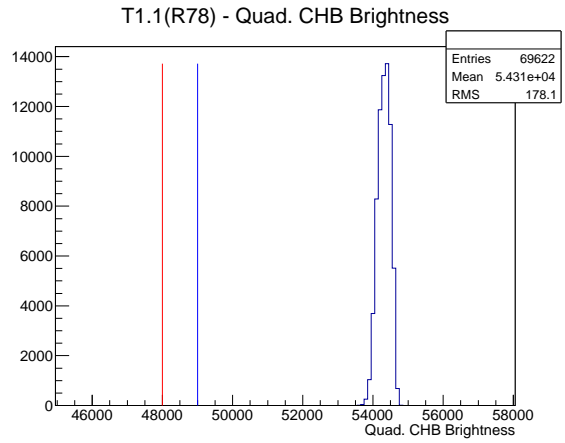

Target Performance Report - T1.1(R78)

Report Generated: February 19, 2012,

Last Actuation: 19/02/12 11:17:20

1 Operation Summary

	Last Shift	Total
Actuations:	69.6K	1737.2 K
Quadrature Count errors:	0	0
Fiber ADC errors:	0	1
BPS errors (during actuation):	0	0
(R78) Gaps > 3s & < 10s:	0	580
(R78) Gaps > 10s:	0	134
(R78) SP2 Corrections:	0	3
(R78) Capture Over/Under shoots:	0/0	0/0

2 Mechanical Performance

Starting position for the last 2000 actuations.

Starting position width over time.

Acceleration for the last 2000 actuations.

Acceleration over time.

3 Optical Performance

4 BPS Check