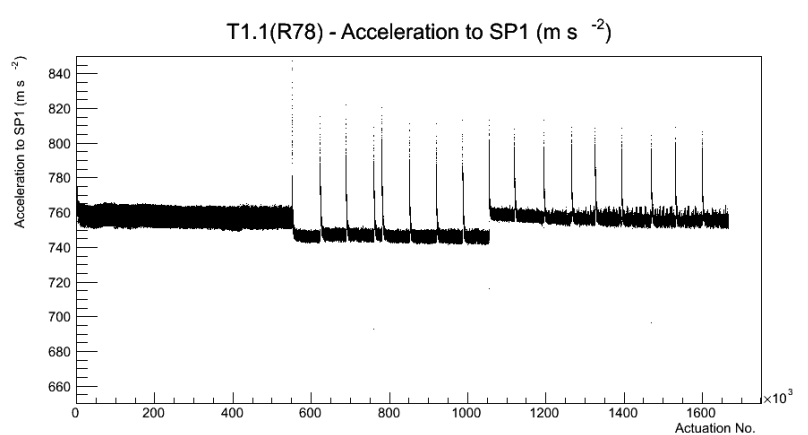

Target Performance Report - T1.1(R78)

Report Generated: February 18, 2012,

Last Actuation: 18/02/12 11:06:46

1 Operation Summary

	Last Shift	Total
Actuations:	68.3K	1667.6 K
Quadrature Count errors:	0	0
Fiber ADC errors:	0	1
BPS errors (during actuation):	0	0
(R78) Gaps > 3s & < 10s:	0	580
(R78) Gaps > 10s:	2	132
(R78) SP2 Corrections:	0	3
(R78) Capture Over/Under shoots:	0/0	0/0

2 Mechanical Performance

Starting position for the last 2000 actuations.

Starting position width over time.

Acceleration for the last 2000 actuations.

Acceleration over time.

3 Optical Performance

4 BPS Check