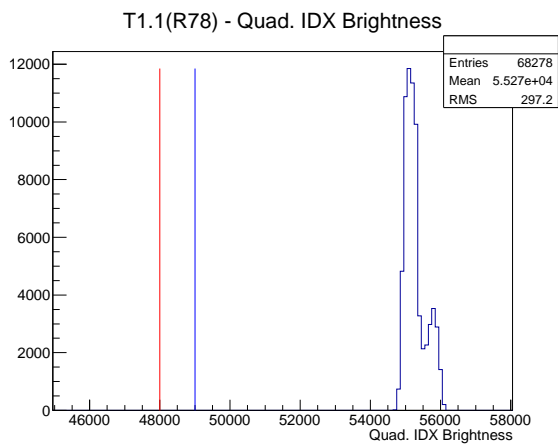

Target Performance Report - T1.1(R78)

Report Generated: February 18, 2012,

Last Actuation: 18/02/12 11:06:46

1 Operation Summary

	Last Shift	Total
Actuations:	68.3K	1667.6 K
Quadrature Count errors:	0	0
Fiber ADC errors:	0	1
BPS errors (during actuation):	0	0
(R78) Gaps > 3s & < 10s:	0	580
(R78) Gaps > 10s:	2	132
(R78) SP2 Corrections:	0	3
(R78) Capture Over/Under shoots:	0/0	0/0

2 Mechanical Performance

Starting position for the last 2000 actuations.

Starting position width over time.

Acceleration for the last 2000 actuations.

Acceleration over time.

3 Optical Performance

4 BPS Check