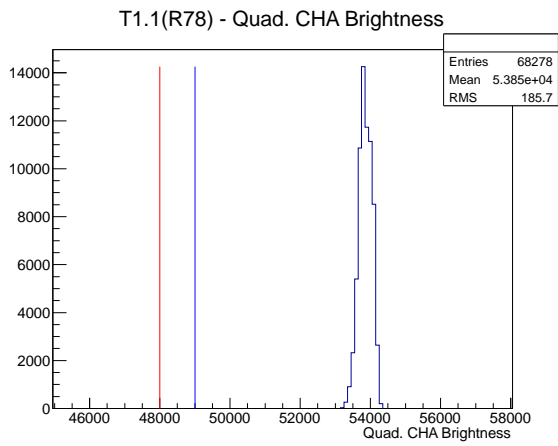

Target Performance Report - T1.1(R78)

Report Generated: February 18, 2012,

Last Actuation: 18/02/12 11:06:46

1 Operation Summary

	Last Shift	Total
Actuations:	68.3K	1667.6 K
Quadrature Count errors:	0	0
Fiber ADC errors:	0	1
BPS errors (during actuation):	0	0
(R78) Gaps > 3s & < 10s:	0	580
(R78) Gaps > 10s:	2	132
(R78) SP2 Corrections:	0	3
(R78) Capture Over/Under shoots:	0/0	0/0

2 Mechanical Performance

Starting position for the last 2000 actuations.

Starting position width over time.

Acceleration for the last 2000 actuations.

Acceleration over time.

3 Optical Performance

4 BPS Check