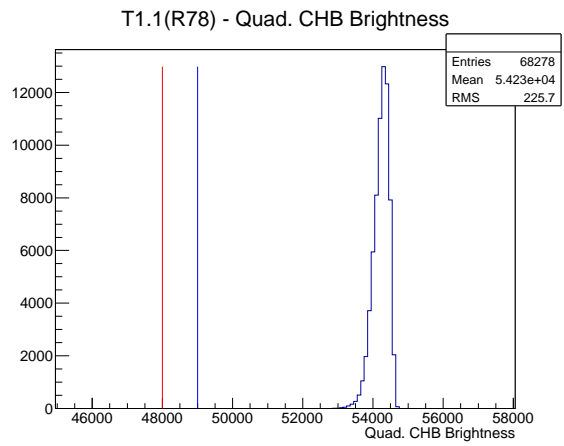

Target Performance Report - T1.1(R78)

Report Generated: February 18, 2012,

Last Actuation: 18/02/12 11:06:46

1 Operation Summary

	Last Shift	Total
Actuations:	68.3K	1667.6 K
Quadrature Count errors:	0	0
Fiber ADC errors:	0	1
BPS errors (during actuation):	0	0
(R78) Gaps > 3s & < 10s:	0	580
(R78) Gaps > 10s:	2	132
(R78) SP2 Corrections:	0	3
(R78) Capture Over/Under shoots:	0/0	0/0

2 Mechanical Performance

Starting position for the last 2000 actuations.

Starting position width over time.

Acceleration for the last 2000 actuations.

Acceleration over time.

3 Optical Performance

4 BPS Check