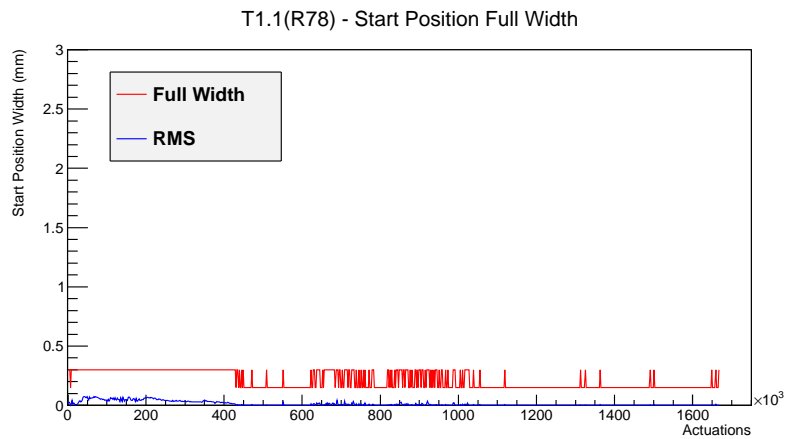

Target Performance Report - T1.1(R78)

Report Generated: February 18, 2012,

Last Actuation: 18/02/12 11:06:46

1 Operation Summary

	Last Shift	Total
Actuations:	68.3K	1667.6 K
Quadrature Count errors:	0	0
Fiber ADC errors:	0	1
BPS errors (during actuation):	0	0
(R78) Gaps > 3s & < 10s:	0	580
(R78) Gaps > 10s:	2	132
(R78) SP2 Corrections:	0	3
(R78) Capture Over/Under shoots:	0/0	0/0

2 Mechanical Performance

Starting position for the last 2000 actuations.

Starting position width over time.

Acceleration for the last 2000 actuations.

Acceleration over time.

3 Optical Performance

4 BPS Check