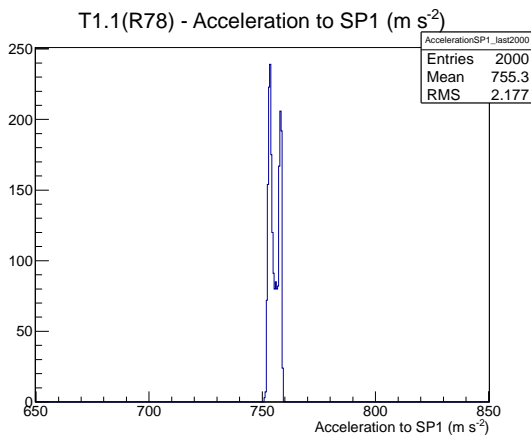

Target Performance Report - T1.1(R78)

Report Generated: February 18, 2012,

Last Actuation: 18/02/12 11:06:46

1 Operation Summary

	Last Shift	Total
Actuations:	68.3K	1667.6 K
Quadrature Count errors:	0	0
Fiber ADC errors:	0	1
BPS errors (during actuation):	0	0
(R78) Gaps > 3s & < 10s:	0	580
(R78) Gaps > 10s:	2	132
(R78) SP2 Corrections:	0	3
(R78) Capture Over/Under shoots:	0/0	0/0

2 Mechanical Performance

Starting position for the last 2000 actuations.

Starting position width over time.

Acceleration for the last 2000 actuations.

Acceleration over time.

3 Optical Performance

4 BPS Check