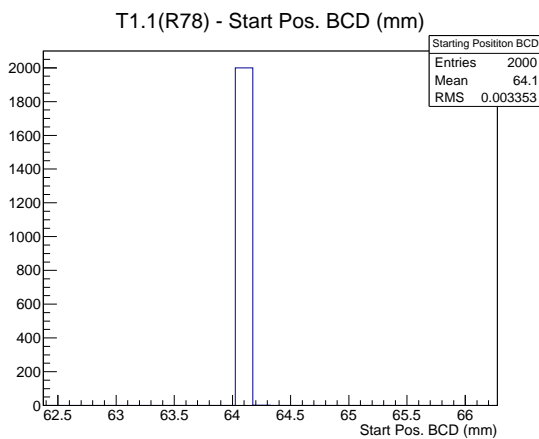

Target Performance Report - T1.1(R78)

Report Generated: February 18, 2012,

Last Actuation: 18/02/12 11:06:46

1 Operation Summary

	Last Shift	Total
Actuations:	68.3K	1667.6 K
Quadrature Count errors:	0	0
Fiber ADC errors:	0	1
BPS errors (during actuation):	0	0
(R78) Gaps > 3s & < 10s:	0	580
(R78) Gaps > 10s:	2	132
(R78) SP2 Corrections:	0	3
(R78) Capture Over/Under shoots:	0/0	0/0

2 Mechanical Performance

Starting position for the last 2000 actuations.

Starting position width over time.

Acceleration for the last 2000 actuations.

Acceleration over time.

3 Optical Performance

4 BPS Check