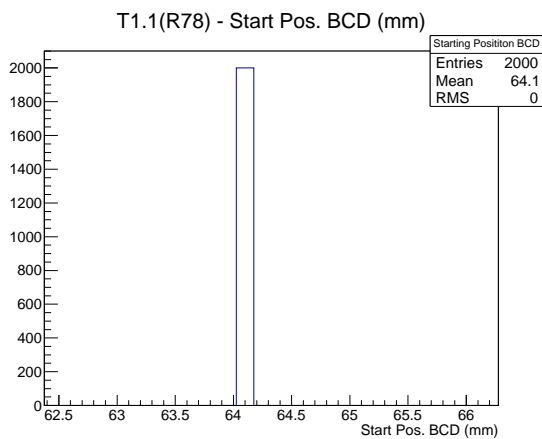

Target Performance Report - T1.1(R78)

Report Generated: February 17, 2012,

Last Actuation: 17/02/12 11:12:57

1 Operation Summary

	Last Shift	Total
Actuations:	68.8K	1599.3 K
Quadrature Count errors:	0	0
Fiber ADC errors:	0	1
BPS errors (during actuation):	0	0
(R78) Gaps > 3s & < 10s:	0	580
(R78) Gaps > 10s:	0	130
(R78) SP2 Corrections:	0	3
(R78) Capture Over/Under shoots:	0/0	0/0

2 Mechanical Performance

Starting position for the last 2000 actuations.

Starting position width over time.

Acceleration for the last 2000 actuations.

Acceleration over time.

3 Optical Performance

4 BPS Check