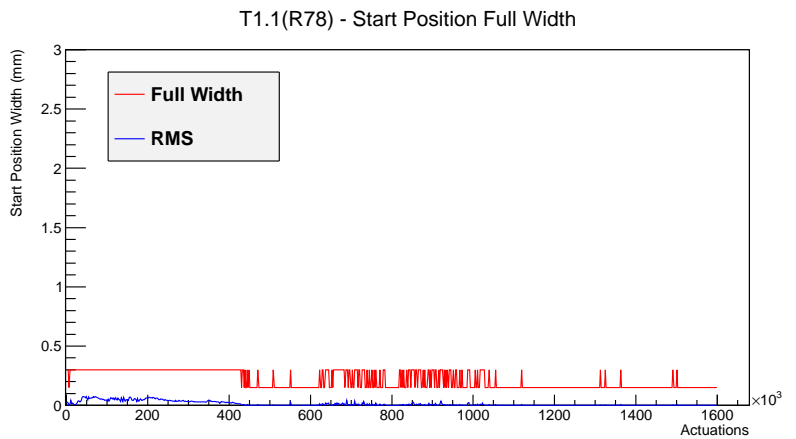

Target Performance Report - T1.1(R78)

Report Generated: February 17, 2012,

Last Actuation: 17/02/12 11:12:57

1 Operation Summary

	Last Shift	Total
Actuations:	68.8K	1599.3 K
Quadrature Count errors:	0	0
Fiber ADC errors:	0	1
BPS errors (during actuation):	0	0
(R78) Gaps > 3s & < 10s:	0	580
(R78) Gaps > 10s:	0	130
(R78) SP2 Corrections:	0	3
(R78) Capture Over/Under shoots:	0/0	0/0

2 Mechanical Performance

Starting position for the last 2000 actuations.

Starting position width over time.

Acceleration for the last 2000 actuations.

Acceleration over time.

3 Optical Performance

4 BPS Check