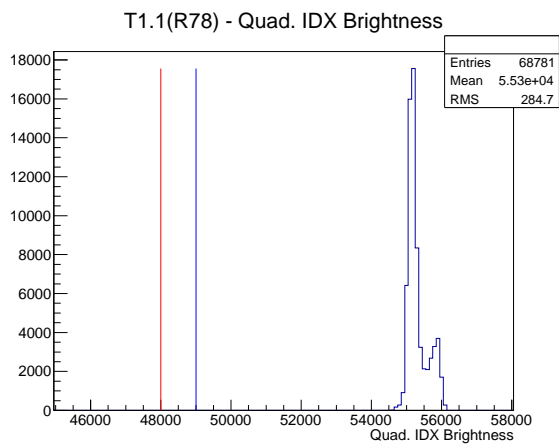

Target Performance Report - T1.1(R78)

Report Generated: February 17, 2012,

Last Actuation: 17/02/12 11:12:57

1 Operation Summary

	Last Shift	Total
Actuations:	68.8K	1599.3 K
Quadrature Count errors:	0	0
Fiber ADC errors:	0	1
BPS errors (during actuation):	0	0
(R78) Gaps > 3s & < 10s:	0	580
(R78) Gaps > 10s:	0	130
(R78) SP2 Corrections:	0	3
(R78) Capture Over/Under shoots:	0/0	0/0

2 Mechanical Performance

Starting position for the last 2000 actuations.

Starting position width over time.

Acceleration for the last 2000 actuations.

Acceleration over time.

3 Optical Performance

4 BPS Check