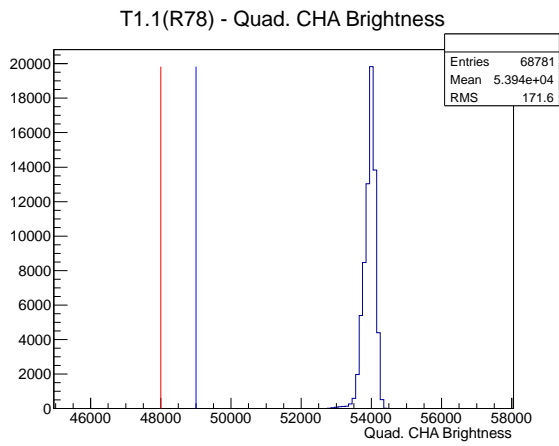

Target Performance Report - T1.1(R78)

Report Generated: February 17, 2012,

Last Actuation: 17/02/12 11:12:57

1 Operation Summary

	Last Shift	Total
Actuations:	68.8K	1599.3 K
Quadrature Count errors:	0	0
Fiber ADC errors:	0	1
BPS errors (during actuation):	0	0
(R78) Gaps > 3s & < 10s:	0	580
(R78) Gaps > 10s:	0	130
(R78) SP2 Corrections:	0	3
(R78) Capture Over/Under shoots:	0/0	0/0

2 Mechanical Performance

Starting position for the last 2000 actuations.

Starting position width over time.

Acceleration for the last 2000 actuations.

Acceleration over time.

3 Optical Performance

4 BPS Check