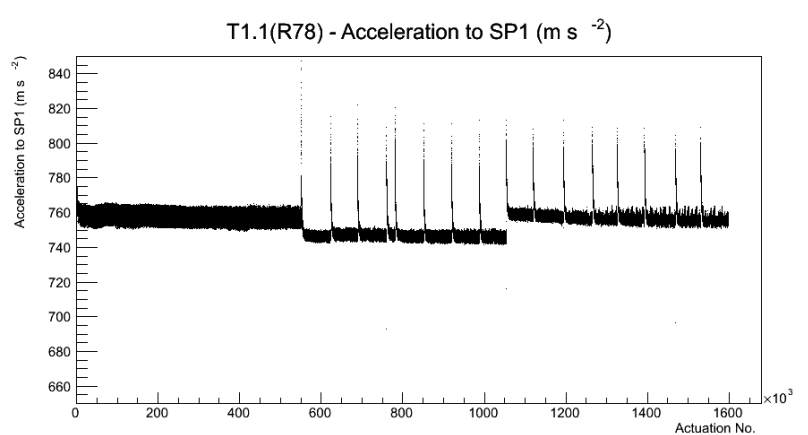

Target Performance Report - T1.1(R78)

Report Generated: February 17, 2012,

Last Actuation: 17/02/12 11:12:57

1 Operation Summary

	Last Shift	Total
Actuations:	68.8K	1599.3 K
Quadrature Count errors:	0	0
Fiber ADC errors:	0	1
BPS errors (during actuation):	0	0
(R78) Gaps > 3s & < 10s:	0	580
(R78) Gaps > 10s:	0	130
(R78) SP2 Corrections:	0	3
(R78) Capture Over/Under shoots:	0/0	0/0

2 Mechanical Performance

Starting position for the last 2000 actuations.

Starting position width over time.

Acceleration for the last 2000 actuations.

Acceleration over time.

3 Optical Performance

4 BPS Check