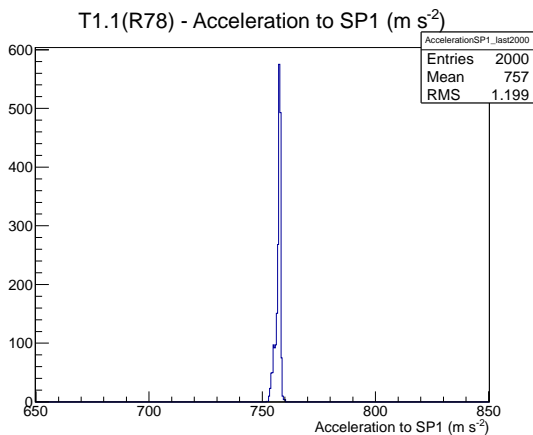

Target Performance Report - T1.1(R78)

Report Generated: February 17, 2012,

Last Actuation: 17/02/12 11:12:57

1 Operation Summary

	Last Shift	Total
Actuations:	68.8K	1599.3 K
Quadrature Count errors:	0	0
Fiber ADC errors:	0	1
BPS errors (during actuation):	0	0
(R78) Gaps > 3s & < 10s:	0	580
(R78) Gaps > 10s:	0	130
(R78) SP2 Corrections:	0	3
(R78) Capture Over/Under shoots:	0/0	0/0

2 Mechanical Performance

Starting position for the last 2000 actuations.

Starting position width over time.

Acceleration for the last 2000 actuations.

Acceleration over time.

3 Optical Performance

4 BPS Check