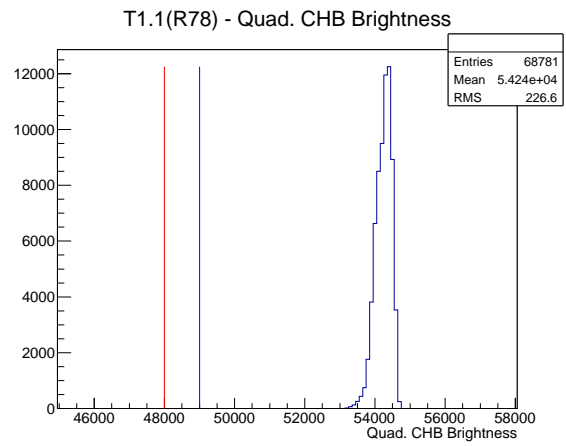

Target Performance Report - T1.1(R78)

Report Generated: February 17, 2012,

Last Actuation: 17/02/12 11:12:57

1 Operation Summary

	Last Shift	Total
Actuations:	68.8K	1599.3 K
Quadrature Count errors:	0	0
Fiber ADC errors:	0	1
BPS errors (during actuation):	0	0
(R78) Gaps > 3s & < 10s:	0	580
(R78) Gaps > 10s:	0	130
(R78) SP2 Corrections:	0	3
(R78) Capture Over/Under shoots:	0/0	0/0

2 Mechanical Performance

Starting position for the last 2000 actuations.

Starting position width over time.

Acceleration for the last 2000 actuations.

Acceleration over time.

3 Optical Performance

4 BPS Check