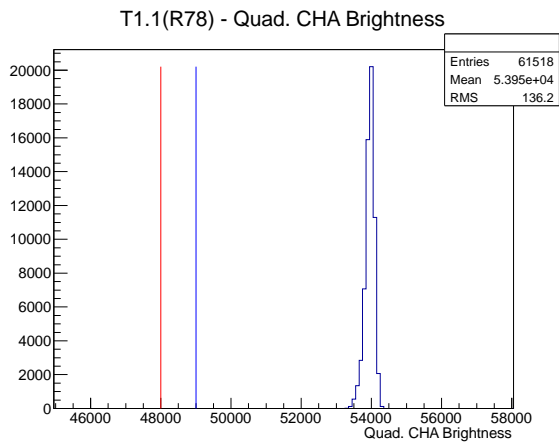

Target Performance Report - T1.1(R78)

Report Generated: February 16, 2012,

Last Actuation: 16/02/12 11:04:48

1 Operation Summary

	Last Shift	Total
Actuations:	61.5K	1530.6 K
Quadrature Count errors:	0	0
Fiber ADC errors:	0	1
BPS errors (during actuation):	0	0
(R78) Gaps > 3s & < 10s:	0	580
(R78) Gaps > 10s:	2	128
(R78) SP2 Corrections:	0	3
(R78) Capture Over/Under shoots:	0/0	0/0

2 Mechanical Performance

Starting position for the last 2000 actuations.

Starting position width over time.

Acceleration for the last 2000 actuations.

Acceleration over time.

3 Optical Performance

4 BPS Check