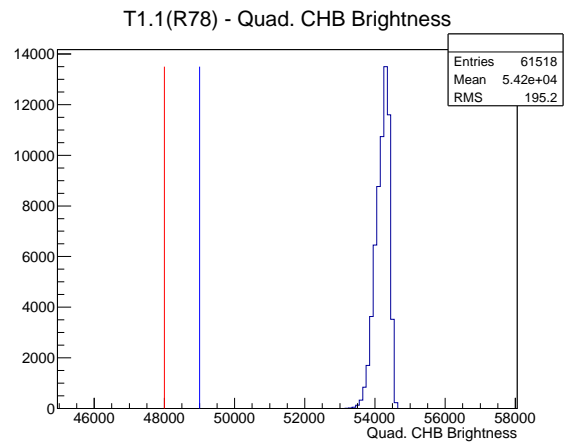

Target Performance Report - T1.1(R78)

Report Generated: February 16, 2012,

Last Actuation: 16/02/12 11:04:48

1 Operation Summary

	Last Shift	Total
Actuations:	61.5K	1530.6 K
Quadrature Count errors:	0	0
Fiber ADC errors:	0	1
BPS errors (during actuation):	0	0
(R78) Gaps > 3s & < 10s:	0	580
(R78) Gaps > 10s:	2	128
(R78) SP2 Corrections:	0	3
(R78) Capture Over/Under shoots:	0/0	0/0

2 Mechanical Performance

Starting position for the last 2000 actuations.

Starting position width over time.

Acceleration for the last 2000 actuations.

Acceleration over time.

3 Optical Performance

4 BPS Check