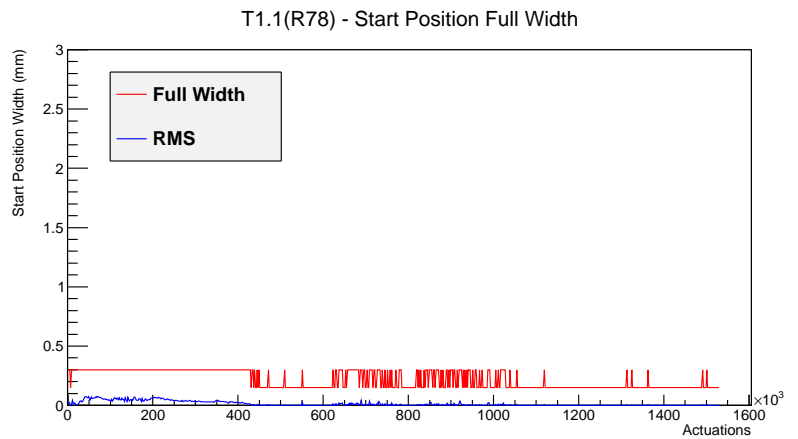

Target Performance Report - T1.1(R78)

Report Generated: February 16, 2012,

Last Actuation: 16/02/12 11:04:48

1 Operation Summary

	Last Shift	Total
Actuations:	61.5K	1530.6 K
Quadrature Count errors:	0	0
Fiber ADC errors:	0	1
BPS errors (during actuation):	0	0
(R78) Gaps > 3s & < 10s:	0	580
(R78) Gaps > 10s:	2	128
(R78) SP2 Corrections:	0	3
(R78) Capture Over/Under shoots:	0/0	0/0

2 Mechanical Performance

Starting position for the last 2000 actuations.

Starting position width over time.

Acceleration for the last 2000 actuations.

Acceleration over time.

3 Optical Performance

4 BPS Check