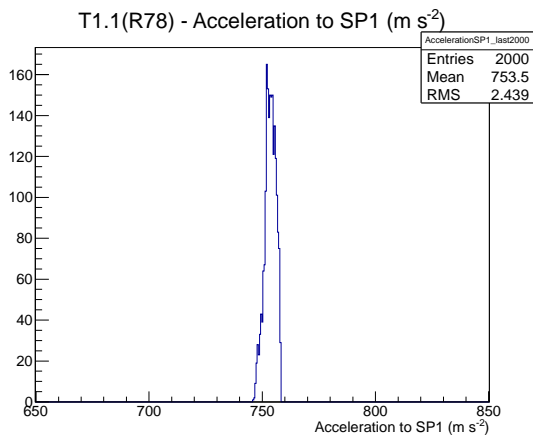

Target Performance Report - T1.1(R78)

Report Generated: February 16, 2012,

Last Actuation: 16/02/12 11:04:48

1 Operation Summary

	Last Shift	Total
Actuations:	61.5K	1530.6 K
Quadrature Count errors:	0	0
Fiber ADC errors:	0	1
BPS errors (during actuation):	0	0
(R78) Gaps > 3s & < 10s:	0	580
(R78) Gaps > 10s:	2	128
(R78) SP2 Corrections:	0	3
(R78) Capture Over/Under shoots:	0/0	0/0

2 Mechanical Performance

Starting position for the last 2000 actuations.

Starting position width over time.

Acceleration for the last 2000 actuations.

Acceleration over time.

3 Optical Performance

4 BPS Check