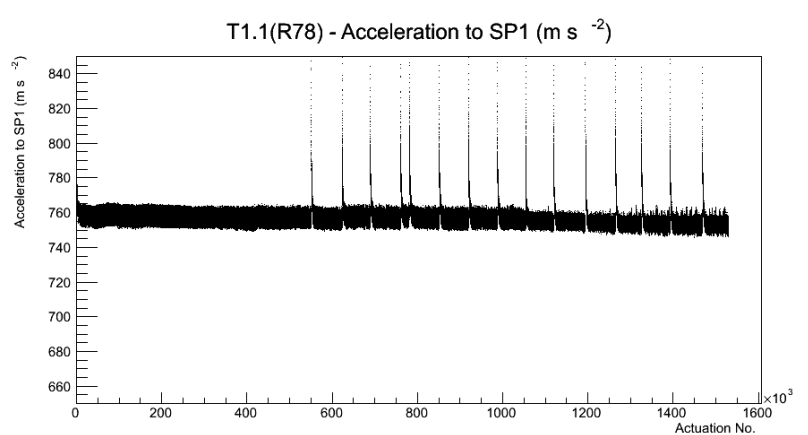

Target Performance Report - T1.1(R78)

Report Generated: February 16, 2012,

Last Actuation: 16/02/12 11:04:48

1 Operation Summary

	Last Shift	Total
Actuations:	61.5K	1530.6 K
Quadrature Count errors:	0	0
Fiber ADC errors:	0	1
BPS errors (during actuation):	0	0
(R78) Gaps > 3s & < 10s:	0	580
(R78) Gaps > 10s:	2	128
(R78) SP2 Corrections:	0	3
(R78) Capture Over/Under shoots:	0/0	0/0

2 Mechanical Performance

Starting position for the last 2000 actuations.

Starting position width over time.

Acceleration for the last 2000 actuations.

Acceleration over time.

3 Optical Performance

4 BPS Check