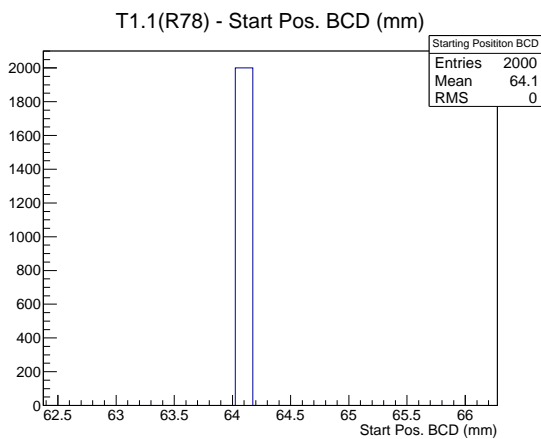

Target Performance Report - T1.1(R78)

Report Generated: February 16, 2012,

Last Actuation: 16/02/12 11:04:48

1 Operation Summary

	Last Shift	Total
Actuations:	61.5K	1530.6 K
Quadrature Count errors:	0	0
Fiber ADC errors:	0	1
BPS errors (during actuation):	0	0
(R78) Gaps > 3s & < 10s:	0	580
(R78) Gaps > 10s:	2	128
(R78) SP2 Corrections:	0	3
(R78) Capture Over/Under shoots:	0/0	0/0

2 Mechanical Performance

Starting position for the last 2000 actuations.

Starting position width over time.

Acceleration for the last 2000 actuations.

Acceleration over time.

3 Optical Performance

4 BPS Check