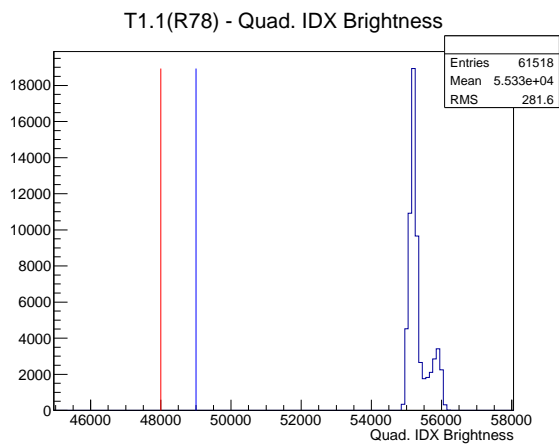

Target Performance Report - T1.1(R78)

Report Generated: February 16, 2012,

Last Actuation: 16/02/12 11:04:48

1 Operation Summary

	Last Shift	Total
Actuations:	61.5K	1530.6 K
Quadrature Count errors:	0	0
Fiber ADC errors:	0	1
BPS errors (during actuation):	0	0
(R78) Gaps > 3s & < 10s:	0	580
(R78) Gaps > 10s:	2	128
(R78) SP2 Corrections:	0	3
(R78) Capture Over/Under shoots:	0/0	0/0

2 Mechanical Performance

Starting position for the last 2000 actuations.

Starting position width over time.

Acceleration for the last 2000 actuations.

Acceleration over time.

3 Optical Performance

4 BPS Check