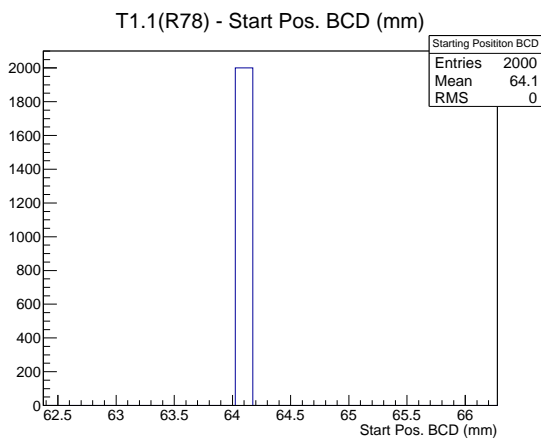

Target Performance Report - T1.1(R78)

Report Generated: February 15, 2012,

Last Actuation: 15/02/12 13:31:32

1 Operation Summary

	Last Shift	Total
Actuations:	76.1K	1469.0 K
Quadrature Count errors:	0	0
Fiber ADC errors:	0	1
BPS errors (during actuation):	0	0
(R78) Gaps > 3s & < 10s:	0	580
(R78) Gaps > 10s:	2	126
(R78) SP2 Corrections:	0	3
(R78) Capture Over/Under shoots:	0/0	0/0

2 Mechanical Performance

Starting position for the last 2000 actuations.

Starting position width over time.

Acceleration for the last 2000 actuations.

Acceleration over time.

3 Optical Performance

4 BPS Check