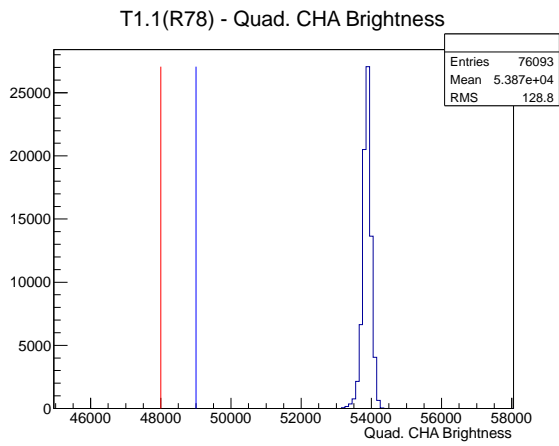

Target Performance Report - T1.1(R78)

Report Generated: February 15, 2012,

Last Actuation: 15/02/12 13:31:32

1 Operation Summary

	Last Shift	Total
Actuations:	76.1K	1469.0 K
Quadrature Count errors:	0	0
Fiber ADC errors:	0	1
BPS errors (during actuation):	0	0
(R78) Gaps > 3s & < 10s:	0	580
(R78) Gaps > 10s:	2	126
(R78) SP2 Corrections:	0	3
(R78) Capture Over/Under shoots:	0/0	0/0

2 Mechanical Performance

Starting position for the last 2000 actuations.

Starting position width over time.

Acceleration for the last 2000 actuations.

Acceleration over time.

3 Optical Performance

4 BPS Check