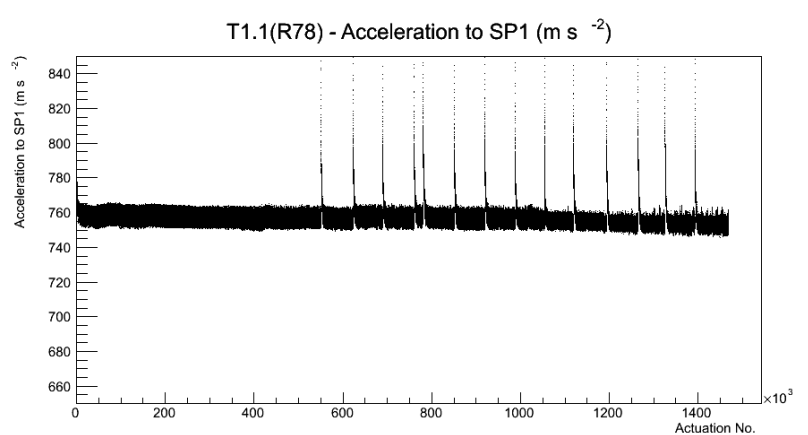

Target Performance Report - T1.1(R78)

Report Generated: February 15, 2012,

Last Actuation: 15/02/12 13:31:32

1 Operation Summary

	Last Shift	Total
Actuations:	76.1K	1469.0 K
Quadrature Count errors:	0	0
Fiber ADC errors:	0	1
BPS errors (during actuation):	0	0
(R78) Gaps > 3s & < 10s:	0	580
(R78) Gaps > 10s:	2	126
(R78) SP2 Corrections:	0	3
(R78) Capture Over/Under shoots:	0/0	0/0

2 Mechanical Performance

Starting position for the last 2000 actuations.

Starting position width over time.

Acceleration for the last 2000 actuations.

Acceleration over time.

3 Optical Performance

4 BPS Check