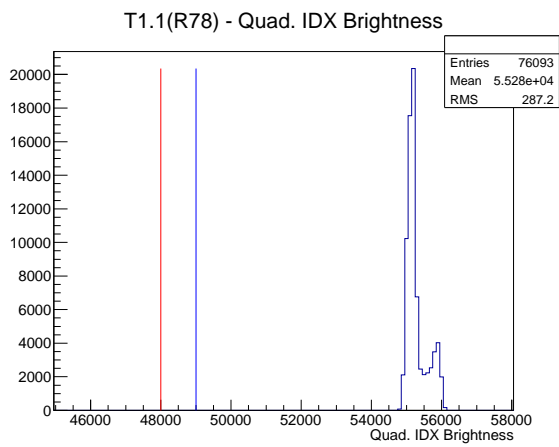

Target Performance Report - T1.1(R78)

Report Generated: February 15, 2012,

Last Actuation: 15/02/12 13:31:32

1 Operation Summary

	Last Shift	Total
Actuations:	76.1K	1469.0 K
Quadrature Count errors:	0	0
Fiber ADC errors:	0	1
BPS errors (during actuation):	0	0
(R78) Gaps > 3s & < 10s:	0	580
(R78) Gaps > 10s:	2	126
(R78) SP2 Corrections:	0	3
(R78) Capture Over/Under shoots:	0/0	0/0

2 Mechanical Performance

Starting position for the last 2000 actuations.

Starting position width over time.

Acceleration for the last 2000 actuations.

Acceleration over time.

3 Optical Performance

4 BPS Check