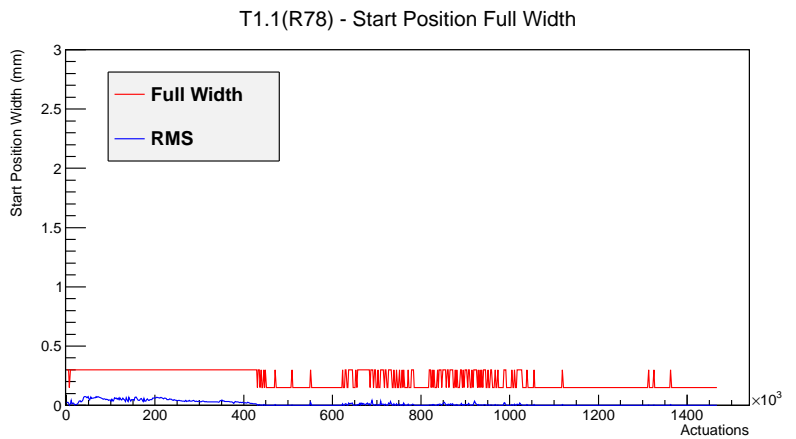

Target Performance Report - T1.1(R78)

Report Generated: February 15, 2012,

Last Actuation: 15/02/12 13:31:32

1 Operation Summary

	Last Shift	Total
Actuations:	76.1K	1469.0 K
Quadrature Count errors:	0	0
Fiber ADC errors:	0	1
BPS errors (during actuation):	0	0
(R78) Gaps > 3s & < 10s:	0	580
(R78) Gaps > 10s:	2	126
(R78) SP2 Corrections:	0	3
(R78) Capture Over/Under shoots:	0/0	0/0

2 Mechanical Performance

Starting position for the last 2000 actuations.

Starting position width over time.

Acceleration for the last 2000 actuations.

Acceleration over time.

3 Optical Performance

4 BPS Check