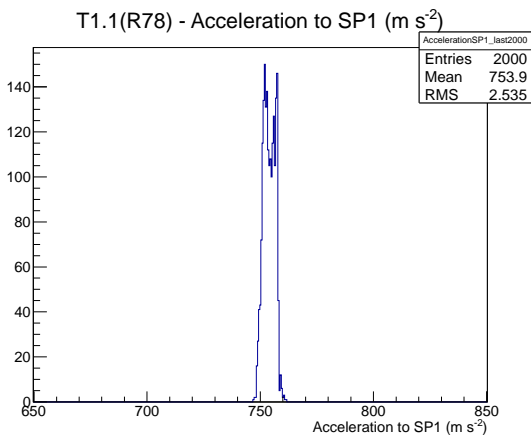

Target Performance Report - T1.1(R78)

Report Generated: February 15, 2012,

Last Actuation: 15/02/12 13:31:32

1 Operation Summary

	Last Shift	Total
Actuations:	76.1K	1469.0 K
Quadrature Count errors:	0	0
Fiber ADC errors:	0	1
BPS errors (during actuation):	0	0
(R78) Gaps > 3s & < 10s:	0	580
(R78) Gaps > 10s:	2	126
(R78) SP2 Corrections:	0	3
(R78) Capture Over/Under shoots:	0/0	0/0

2 Mechanical Performance

Starting position for the last 2000 actuations.

Starting position width over time.

Acceleration for the last 2000 actuations.

Acceleration over time.

3 Optical Performance

4 BPS Check