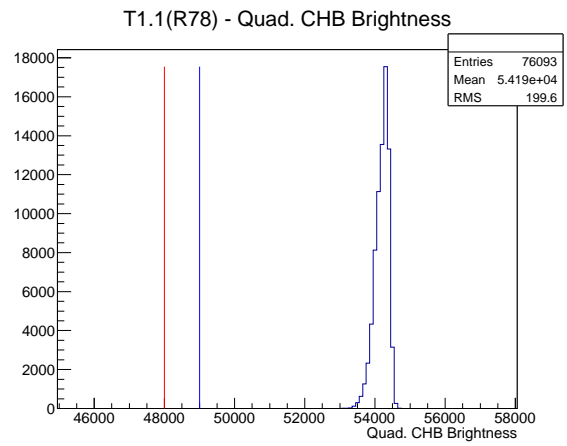

Target Performance Report - T1.1(R78)

Report Generated: February 15, 2012,

Last Actuation: 15/02/12 13:31:32

1 Operation Summary

	Last Shift	Total
Actuations:	76.1K	1469.0 K
Quadrature Count errors:	0	0
Fiber ADC errors:	0	1
BPS errors (during actuation):	0	0
(R78) Gaps > 3s & < 10s:	0	580
(R78) Gaps > 10s:	2	126
(R78) SP2 Corrections:	0	3
(R78) Capture Over/Under shoots:	0/0	0/0

2 Mechanical Performance

Starting position for the last 2000 actuations.

Starting position width over time.

Acceleration for the last 2000 actuations.

Acceleration over time.

3 Optical Performance

4 BPS Check