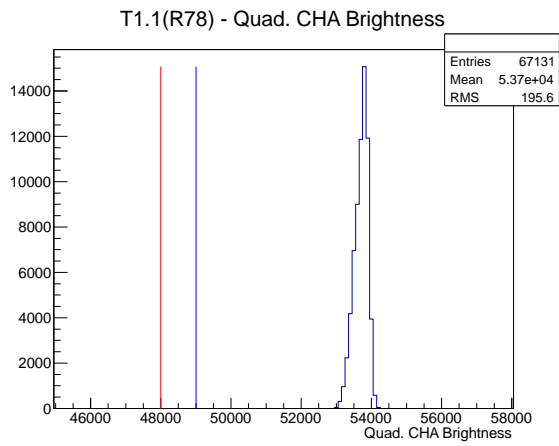

Target Performance Report - T1.1(R78)

Report Generated: February 14, 2012,

Last Actuation: 14/02/12 10:58:42

1 Operation Summary

	Last Shift	Total
Actuations:	67.1K	1393.0 K
Quadrature Count errors:	0	0
Fiber ADC errors:	0	1
BPS errors (during actuation):	0	0
(R78) Gaps > 3s & < 10s:	0	580
(R78) Gaps > 10s:	2	124
(R78) SP2 Corrections:	0	3
(R78) Capture Over/Under shoots:	0/0	0/0

2 Mechanical Performance

Starting position for the last 2000 actuations.

Starting position width over time.

Acceleration for the last 2000 actuations.

Acceleration over time.

3 Optical Performance

4 BPS Check