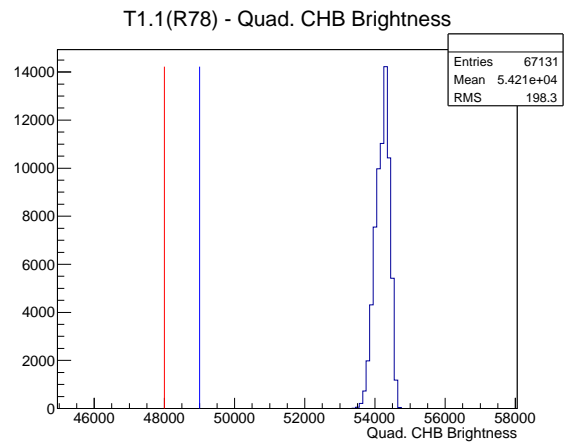

Target Performance Report - T1.1(R78)

Report Generated: February 14, 2012,

Last Actuation: 14/02/12 10:58:42

1 Operation Summary

	Last Shift	Total
Actuations:	67.1K	1393.0 K
Quadrature Count errors:	0	0
Fiber ADC errors:	0	1
BPS errors (during actuation):	0	0
(R78) Gaps > 3s & < 10s:	0	580
(R78) Gaps > 10s:	2	124
(R78) SP2 Corrections:	0	3
(R78) Capture Over/Under shoots:	0/0	0/0

2 Mechanical Performance

Starting position for the last 2000 actuations.

Starting position width over time.

Acceleration for the last 2000 actuations.

Acceleration over time.

3 Optical Performance

4 BPS Check