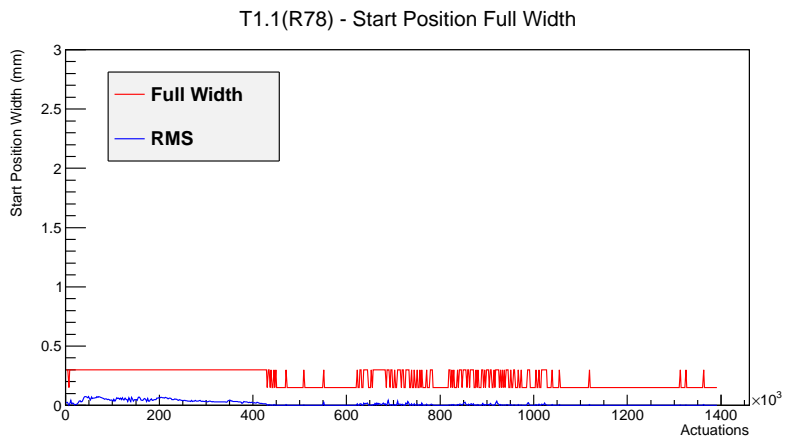

Target Performance Report - T1.1(R78)

Report Generated: February 14, 2012,

Last Actuation: 14/02/12 10:58:42

1 Operation Summary

	Last Shift	Total
Actuations:	67.1K	1393.0 K
Quadrature Count errors:	0	0
Fiber ADC errors:	0	1
BPS errors (during actuation):	0	0
(R78) Gaps > 3s & < 10s:	0	580
(R78) Gaps > 10s:	2	124
(R78) SP2 Corrections:	0	3
(R78) Capture Over/Under shoots:	0/0	0/0

2 Mechanical Performance

Starting position for the last 2000 actuations.

Starting position width over time.

Acceleration for the last 2000 actuations.

Acceleration over time.

3 Optical Performance

4 BPS Check