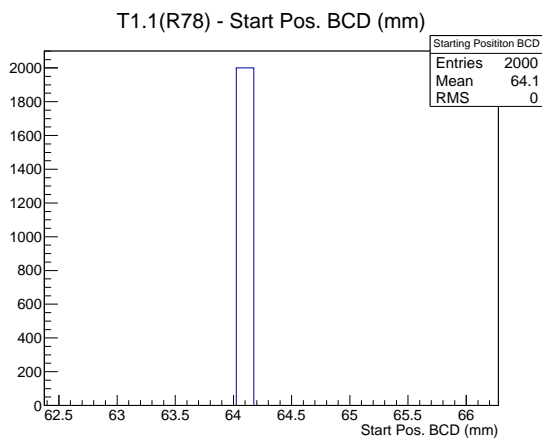

Target Performance Report - T1.1(R78)

Report Generated: February 14, 2012,

Last Actuation: 14/02/12 10:58:42

1 Operation Summary

	Last Shift	Total
Actuations:	67.1K	1393.0 K
Quadrature Count errors:	0	0
Fiber ADC errors:	0	1
BPS errors (during actuation):	0	0
(R78) Gaps > 3s & < 10s:	0	580
(R78) Gaps > 10s:	2	124
(R78) SP2 Corrections:	0	3
(R78) Capture Over/Under shoots:	0/0	0/0

2 Mechanical Performance

Starting position for the last 2000 actuations.

Starting position width over time.

Acceleration for the last 2000 actuations.

Acceleration over time.

3 Optical Performance

4 BPS Check