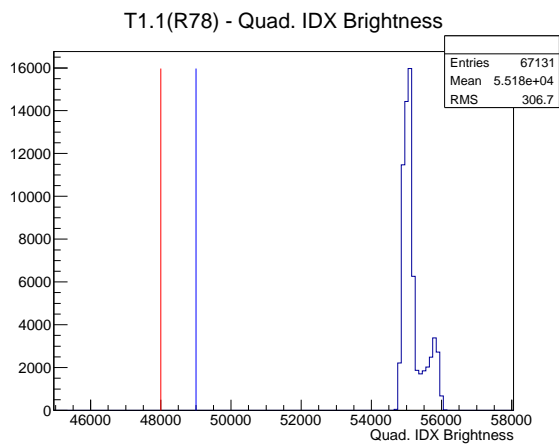

Target Performance Report - T1.1(R78)

Report Generated: February 14, 2012,

Last Actuation: 14/02/12 10:58:42

1 Operation Summary

	Last Shift	Total
Actuations:	67.1K	1393.0 K
Quadrature Count errors:	0	0
Fiber ADC errors:	0	1
BPS errors (during actuation):	0	0
(R78) Gaps > 3s & < 10s:	0	580
(R78) Gaps > 10s:	2	124
(R78) SP2 Corrections:	0	3
(R78) Capture Over/Under shoots:	0/0	0/0

2 Mechanical Performance

Starting position for the last 2000 actuations.

Starting position width over time.

Acceleration for the last 2000 actuations.

Acceleration over time.

3 Optical Performance

4 BPS Check