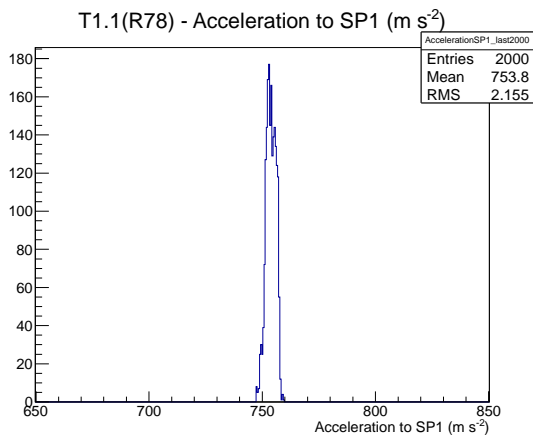

Target Performance Report - T1.1(R78)

Report Generated: February 14, 2012,

Last Actuation: 14/02/12 10:58:42

1 Operation Summary

	Last Shift	Total
Actuations:	67.1K	1393.0 K
Quadrature Count errors:	0	0
Fiber ADC errors:	0	1
BPS errors (during actuation):	0	0
(R78) Gaps > 3s & < 10s:	0	580
(R78) Gaps > 10s:	2	124
(R78) SP2 Corrections:	0	3
(R78) Capture Over/Under shoots:	0/0	0/0

2 Mechanical Performance

Starting position for the last 2000 actuations.

Starting position width over time.

Acceleration for the last 2000 actuations.

Acceleration over time.

3 Optical Performance

4 BPS Check