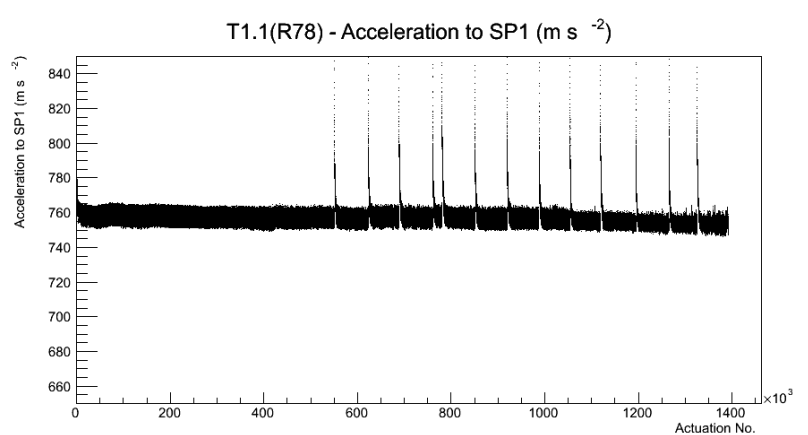

Target Performance Report - T1.1(R78)

Report Generated: February 14, 2012,

Last Actuation: 14/02/12 10:58:42

1 Operation Summary

	Last Shift	Total
Actuations:	67.1K	1393.0 K
Quadrature Count errors:	0	0
Fiber ADC errors:	0	1
BPS errors (during actuation):	0	0
(R78) Gaps > 3s & < 10s:	0	580
(R78) Gaps > 10s:	2	124
(R78) SP2 Corrections:	0	3
(R78) Capture Over/Under shoots:	0/0	0/0

2 Mechanical Performance

Starting position for the last 2000 actuations.

Starting position width over time.

Acceleration for the last 2000 actuations.

Acceleration over time.

3 Optical Performance

4 BPS Check