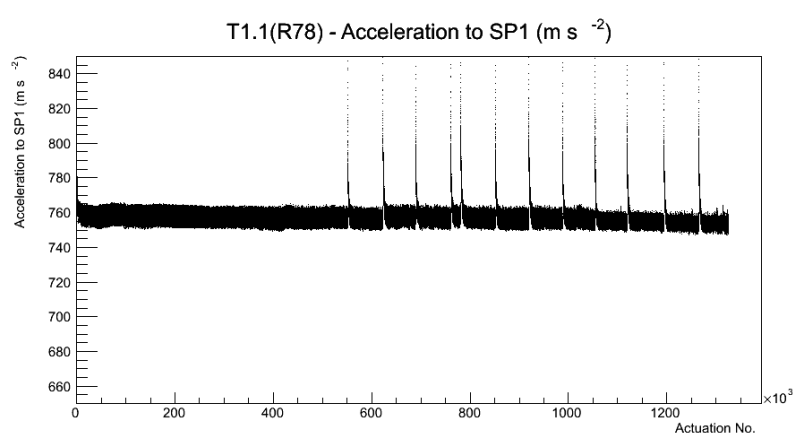

Target Performance Report - T1.1(R78)

Report Generated: February 13, 2012,

Last Actuation: 13/02/12 11:17:15

1 Operation Summary

	Last Shift	Total
Actuations:	9.3K	1325.8 K
Quadrature Count errors:	0	0
Fiber ADC errors:	0	1
BPS errors (during actuation):	0	0
(R78) Gaps > 3s & < 10s:	0	580
(R78) Gaps > 10s:	0	122
(R78) SP2 Corrections:	0	3
(R78) Capture Over/Under shoots:	0/0	0/0

2 Mechanical Performance

Starting position for the last 2000 actuations.

Starting position width over time.

Acceleration for the last 2000 actuations.

Acceleration over time.

3 Optical Performance

4 BPS Check