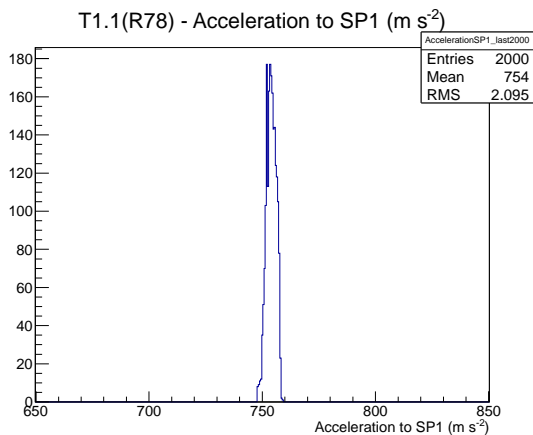

Target Performance Report - T1.1(R78)

Report Generated: February 13, 2012,

Last Actuation: 13/02/12 11:17:15

1 Operation Summary

	Last Shift	Total
Actuations:	9.3K	1325.8 K
Quadrature Count errors:	0	0
Fiber ADC errors:	0	1
BPS errors (during actuation):	0	0
(R78) Gaps > 3s & < 10s:	0	580
(R78) Gaps > 10s:	0	122
(R78) SP2 Corrections:	0	3
(R78) Capture Over/Under shoots:	0/0	0/0

2 Mechanical Performance

Starting position for the last 2000 actuations.

Starting position width over time.

Acceleration for the last 2000 actuations.

Acceleration over time.

3 Optical Performance

4 BPS Check