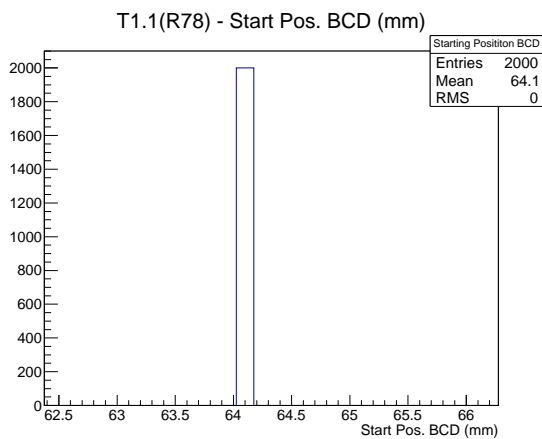

Target Performance Report - T1.1(R78)

Report Generated: February 13, 2012,

Last Actuation: 13/02/12 11:17:15

1 Operation Summary

	Last Shift	Total
Actuations:	9.3K	1325.8 K
Quadrature Count errors:	0	0
Fiber ADC errors:	0	1
BPS errors (during actuation):	0	0
(R78) Gaps > 3s & < 10s:	0	580
(R78) Gaps > 10s:	0	122
(R78) SP2 Corrections:	0	3
(R78) Capture Over/Under shoots:	0/0	0/0

2 Mechanical Performance

Starting position for the last 2000 actuations.

Starting position width over time.

Acceleration for the last 2000 actuations.

Acceleration over time.

3 Optical Performance

4 BPS Check