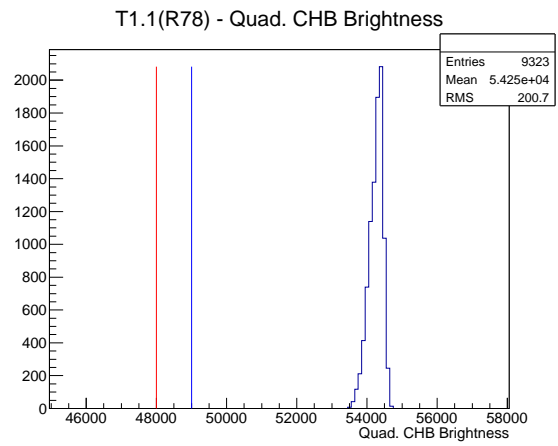

Target Performance Report - T1.1(R78)

Report Generated: February 13, 2012,

Last Actuation: 13/02/12 11:17:15

1 Operation Summary

	Last Shift	Total
Actuations:	9.3K	1325.8 K
Quadrature Count errors:	0	0
Fiber ADC errors:	0	1
BPS errors (during actuation):	0	0
(R78) Gaps > 3s & < 10s:	0	580
(R78) Gaps > 10s:	0	122
(R78) SP2 Corrections:	0	3
(R78) Capture Over/Under shoots:	0/0	0/0

2 Mechanical Performance

Starting position for the last 2000 actuations.

Starting position width over time.

Acceleration for the last 2000 actuations.

Acceleration over time.

3 Optical Performance

4 BPS Check