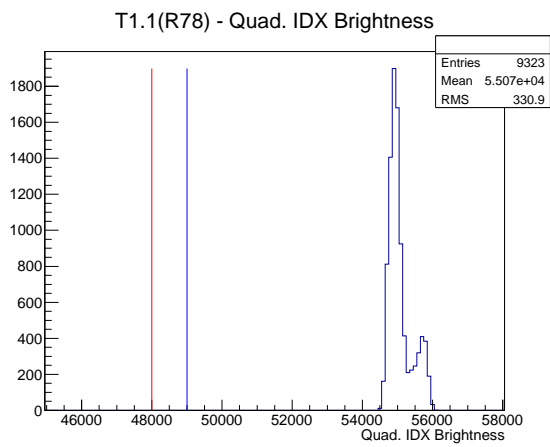

Target Performance Report - T1.1(R78)

Report Generated: February 13, 2012,

Last Actuation: 13/02/12 11:17:15

1 Operation Summary

	Last Shift	Total
Actuations:	9.3K	1325.8 K
Quadrature Count errors:	0	0
Fiber ADC errors:	0	1
BPS errors (during actuation):	0	0
(R78) Gaps > 3s & < 10s:	0	580
(R78) Gaps > 10s:	0	122
(R78) SP2 Corrections:	0	3
(R78) Capture Over/Under shoots:	0/0	0/0

2 Mechanical Performance

Starting position for the last 2000 actuations.

Starting position width over time.

Acceleration for the last 2000 actuations.

Acceleration over time.

3 Optical Performance

4 BPS Check