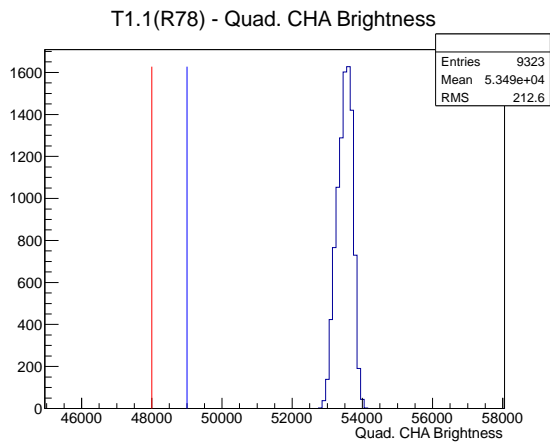

Target Performance Report - T1.1(R78)

Report Generated: February 13, 2012,

Last Actuation: 13/02/12 11:17:15

1 Operation Summary

	Last Shift	Total
Actuations:	9.3K	1325.8 K
Quadrature Count errors:	0	0
Fiber ADC errors:	0	1
BPS errors (during actuation):	0	0
(R78) Gaps > 3s & < 10s:	0	580
(R78) Gaps > 10s:	0	122
(R78) SP2 Corrections:	0	3
(R78) Capture Over/Under shoots:	0/0	0/0

2 Mechanical Performance

Starting position for the last 2000 actuations.

Starting position width over time.

Acceleration for the last 2000 actuations.

Acceleration over time.

3 Optical Performance

4 BPS Check