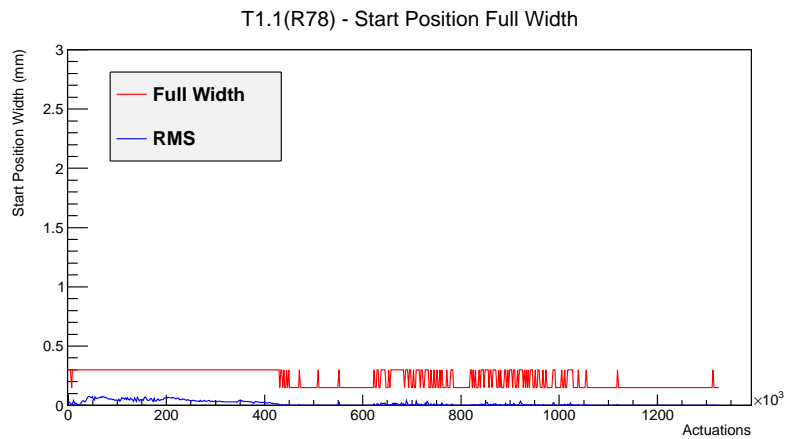

Target Performance Report - T1.1(R78)

Report Generated: February 13, 2012,

Last Actuation: 13/02/12 11:17:15

1 Operation Summary

	Last Shift	Total
Actuations:	9.3K	1325.8 K
Quadrature Count errors:	0	0
Fiber ADC errors:	0	1
BPS errors (during actuation):	0	0
(R78) Gaps > 3s & < 10s:	0	580
(R78) Gaps > 10s:	0	122
(R78) SP2 Corrections:	0	3
(R78) Capture Over/Under shoots:	0/0	0/0

2 Mechanical Performance

Starting position for the last 2000 actuations.

Starting position width over time.

Acceleration for the last 2000 actuations.

Acceleration over time.

3 Optical Performance

4 BPS Check