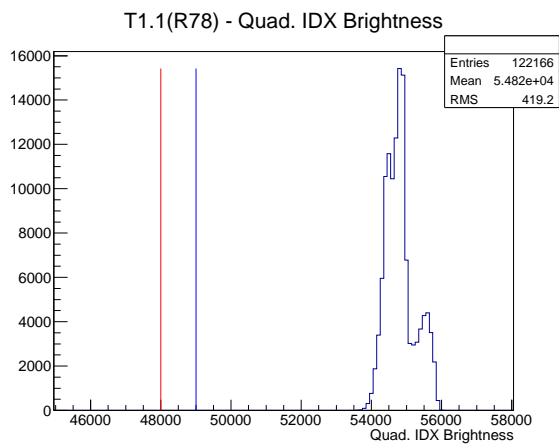

Target Performance Report - T1.1(R78)

Report Generated: February 13, 2012,

Last Actuation: 13/02/12 08:09:31

1 Operation Summary

	Last Shift	Total
Actuations:	122.2K	1316.5 K
Quadrature Count errors:	0	0
Fiber ADC errors:	0	1
BPS errors (during actuation):	0	0
(R78) Gaps > 3s & < 10s:	0	580
(R78) Gaps > 10s:	4	122
(R78) SP2 Corrections:	0	3
(R78) Capture Over/Under shoots:	0/0	0/0

2 Mechanical Performance

Starting position for the last 2000 actuations.

Starting position width over time.

Acceleration for the last 2000 actuations.

Acceleration over time.

3 Optical Performance

4 BPS Check