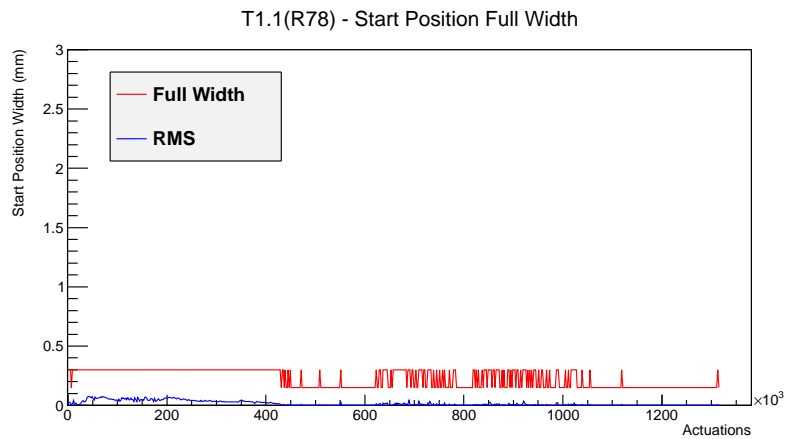

Target Performance Report - T1.1(R78)

Report Generated: February 13, 2012,

Last Actuation: 13/02/12 08:09:31

1 Operation Summary

	Last Shift	Total
Actuations:	122.2K	1316.5 K
Quadrature Count errors:	0	0
Fiber ADC errors:	0	1
BPS errors (during actuation):	0	0
(R78) Gaps > 3s & < 10s:	0	580
(R78) Gaps > 10s:	4	122
(R78) SP2 Corrections:	0	3
(R78) Capture Over/Under shoots:	0/0	0/0

2 Mechanical Performance

Starting position for the last 2000 actuations.

Starting position width over time.

Acceleration for the last 2000 actuations.

Acceleration over time.

3 Optical Performance

4 BPS Check