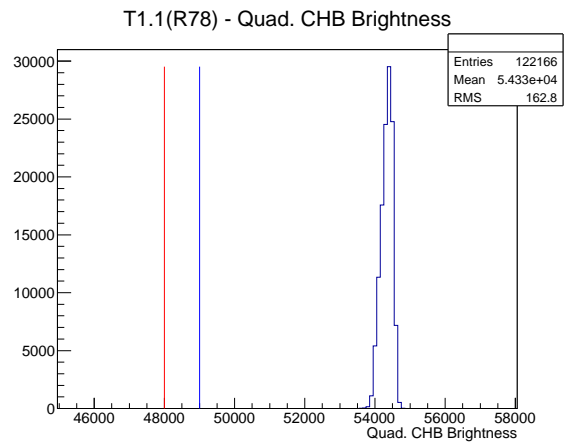

Target Performance Report - T1.1(R78)

Report Generated: February 13, 2012,

Last Actuation: 13/02/12 08:09:31

1 Operation Summary

	Last Shift	Total
Actuations:	122.2K	1316.5 K
Quadrature Count errors:	0	0
Fiber ADC errors:	0	1
BPS errors (during actuation):	0	0
(R78) Gaps > 3s & < 10s:	0	580
(R78) Gaps > 10s:	4	122
(R78) SP2 Corrections:	0	3
(R78) Capture Over/Under shoots:	0/0	0/0

2 Mechanical Performance

Starting position for the last 2000 actuations.

Starting position width over time.

Acceleration for the last 2000 actuations.

Acceleration over time.

3 Optical Performance

4 BPS Check