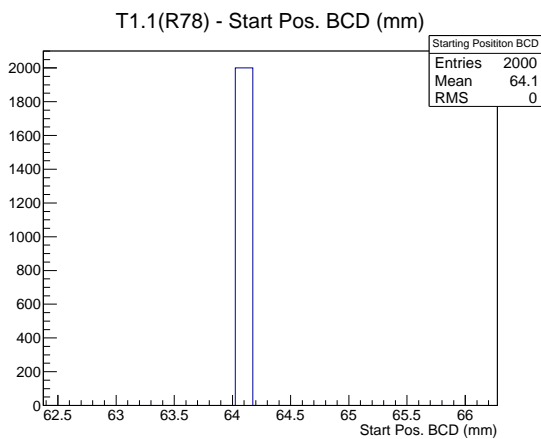

Target Performance Report - T1.1(R78)

Report Generated: February 13, 2012,

Last Actuation: 13/02/12 08:09:31

1 Operation Summary

	Last Shift	Total
Actuations:	122.2K	1316.5 K
Quadrature Count errors:	0	0
Fiber ADC errors:	0	1
BPS errors (during actuation):	0	0
(R78) Gaps > 3s & < 10s:	0	580
(R78) Gaps > 10s:	4	122
(R78) SP2 Corrections:	0	3
(R78) Capture Over/Under shoots:	0/0	0/0

2 Mechanical Performance

Starting position for the last 2000 actuations.

Starting position width over time.

Acceleration for the last 2000 actuations.

Acceleration over time.

3 Optical Performance

4 BPS Check