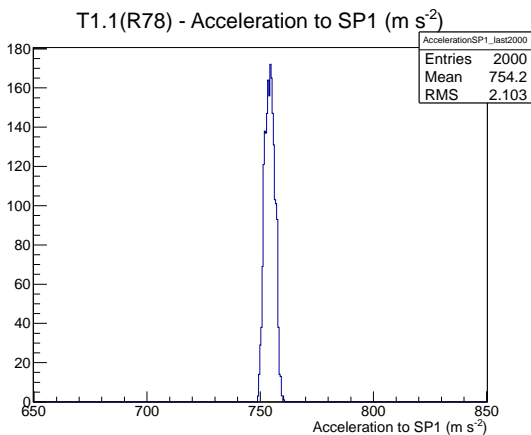

Target Performance Report - T1.1(R78)

Report Generated: February 13, 2012,

Last Actuation: 13/02/12 08:09:31

1 Operation Summary

	Last Shift	Total
Actuations:	122.2K	1316.5 K
Quadrature Count errors:	0	0
Fiber ADC errors:	0	1
BPS errors (during actuation):	0	0
(R78) Gaps > 3s & < 10s:	0	580
(R78) Gaps > 10s:	4	122
(R78) SP2 Corrections:	0	3
(R78) Capture Over/Under shoots:	0/0	0/0

2 Mechanical Performance

Starting position for the last 2000 actuations.

Starting position width over time.

Acceleration for the last 2000 actuations.

Acceleration over time.

3 Optical Performance

4 BPS Check