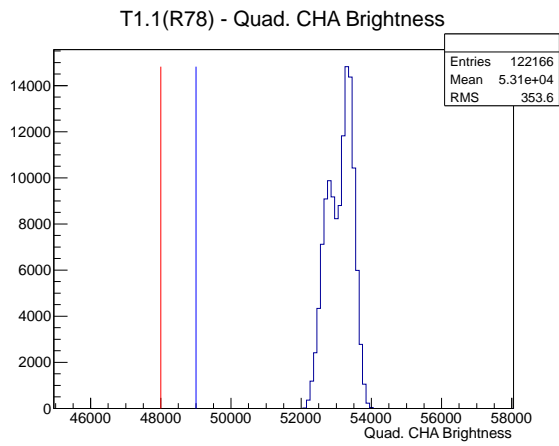

Target Performance Report - T1.1(R78)

Report Generated: February 13, 2012,

Last Actuation: 13/02/12 08:09:31

1 Operation Summary

	Last Shift	Total
Actuations:	122.2K	1316.5 K
Quadrature Count errors:	0	0
Fiber ADC errors:	0	1
BPS errors (during actuation):	0	0
(R78) Gaps > 3s & < 10s:	0	580
(R78) Gaps > 10s:	4	122
(R78) SP2 Corrections:	0	3
(R78) Capture Over/Under shoots:	0/0	0/0

2 Mechanical Performance

Starting position for the last 2000 actuations.

Starting position width over time.

Acceleration for the last 2000 actuations.

Acceleration over time.

3 Optical Performance

4 BPS Check