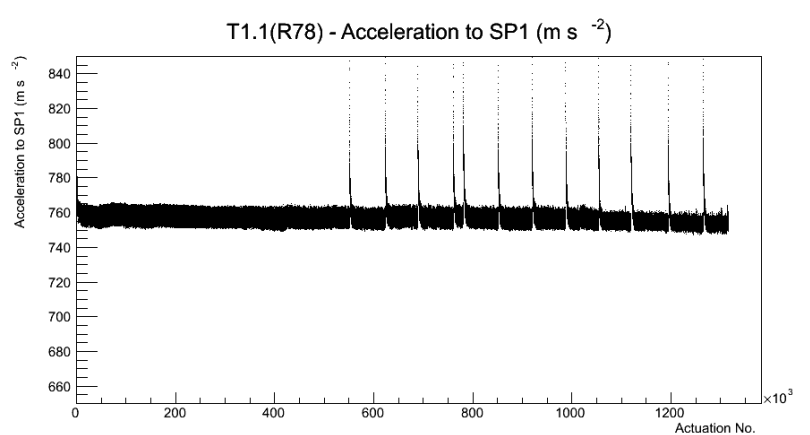

Target Performance Report - T1.1(R78)

Report Generated: February 13, 2012,

Last Actuation: 13/02/12 08:09:31

1 Operation Summary

	Last Shift	Total
Actuations:	122.2K	1316.5 K
Quadrature Count errors:	0	0
Fiber ADC errors:	0	1
BPS errors (during actuation):	0	0
(R78) Gaps > 3s & < 10s:	0	580
(R78) Gaps > 10s:	4	122
(R78) SP2 Corrections:	0	3
(R78) Capture Over/Under shoots:	0/0	0/0

2 Mechanical Performance

Starting position for the last 2000 actuations.

Starting position width over time.

Acceleration for the last 2000 actuations.

Acceleration over time.

3 Optical Performance

4 BPS Check