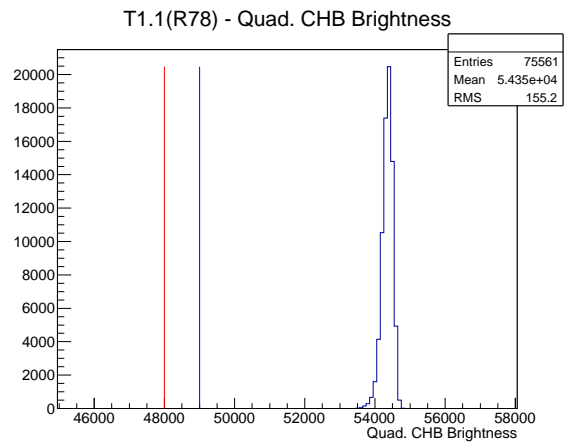

Target Performance Report - T1.1(R78)

Report Generated: February 11, 2012,

Last Actuation: 11/02/12 13:08:44

1 Operation Summary

	Last Shift	Total
Actuations:	75.6K	1194.3 K
Quadrature Count errors:	0	0
Fiber ADC errors:	0	1
BPS errors (during actuation):	0	0
(R78) Gaps > 3s & < 10s:	0	580
(R78) Gaps > 10s:	2	118
(R78) SP2 Corrections:	0	3
(R78) Capture Over/Under shoots:	0/0	0/0

2 Mechanical Performance

Starting position for the last 2000 actuations.

Starting position width over time.

Acceleration for the last 2000 actuations.

Acceleration over time.

3 Optical Performance

4 BPS Check