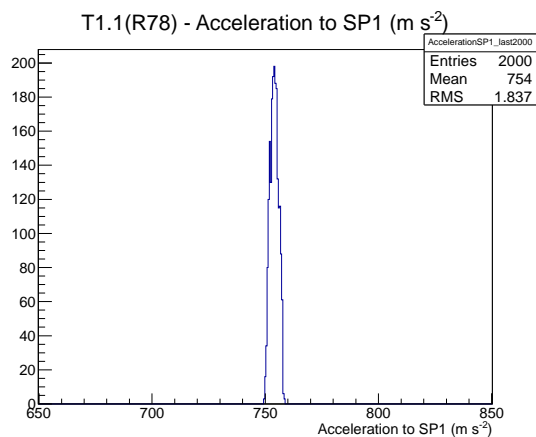

Target Performance Report - T1.1(R78)

Report Generated: February 11, 2012,

Last Actuation: 11/02/12 13:08:44

1 Operation Summary

	Last Shift	Total
Actuations:	75.6K	1194.3 K
Quadrature Count errors:	0	0
Fiber ADC errors:	0	1
BPS errors (during actuation):	0	0
(R78) Gaps > 3s & < 10s:	0	580
(R78) Gaps > 10s:	2	118
(R78) SP2 Corrections:	0	3
(R78) Capture Over/Under shoots:	0/0	0/0

2 Mechanical Performance

Starting position for the last 2000 actuations.

Starting position width over time.

Acceleration for the last 2000 actuations.

Acceleration over time.

3 Optical Performance

4 BPS Check