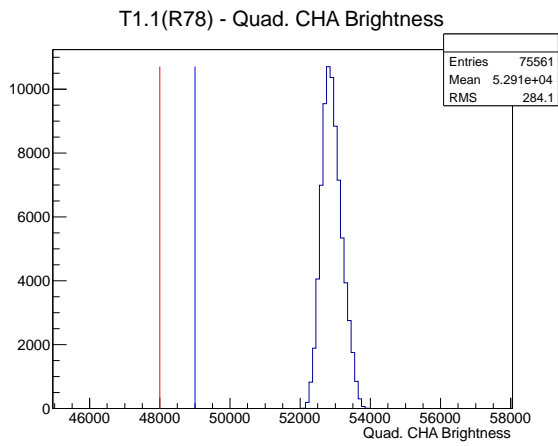

Target Performance Report - T1.1(R78)

Report Generated: February 11, 2012,

Last Actuation: 11/02/12 13:08:44

1 Operation Summary

	Last Shift	Total
Actuations:	75.6K	1194.3 K
Quadrature Count errors:	0	0
Fiber ADC errors:	0	1
BPS errors (during actuation):	0	0
(R78) Gaps > 3s & < 10s:	0	580
(R78) Gaps > 10s:	2	118
(R78) SP2 Corrections:	0	3
(R78) Capture Over/Under shoots:	0/0	0/0

2 Mechanical Performance

Starting position for the last 2000 actuations.

Starting position width over time.

Acceleration for the last 2000 actuations.

Acceleration over time.

3 Optical Performance

4 BPS Check