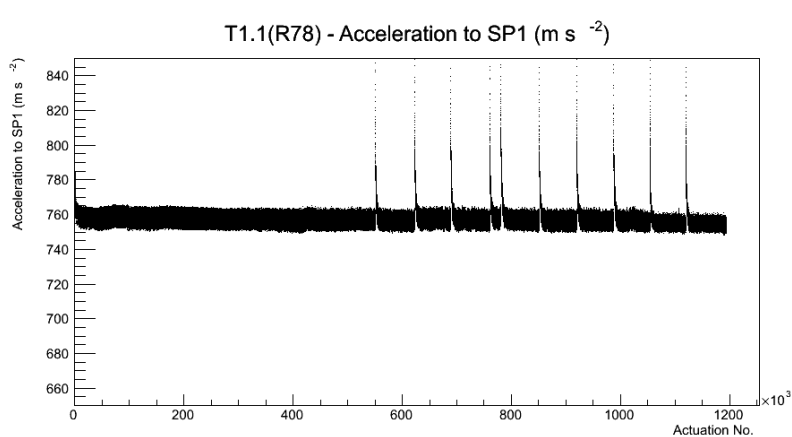

Target Performance Report - T1.1(R78)

Report Generated: February 11, 2012,

Last Actuation: 11/02/12 13:08:44

1 Operation Summary

	Last Shift	Total
Actuations:	75.6K	1194.3 K
Quadrature Count errors:	0	0
Fiber ADC errors:	0	1
BPS errors (during actuation):	0	0
(R78) Gaps > 3s & < 10s:	0	580
(R78) Gaps > 10s:	2	118
(R78) SP2 Corrections:	0	3
(R78) Capture Over/Under shoots:	0/0	0/0

2 Mechanical Performance

Starting position for the last 2000 actuations.

Starting position width over time.

Acceleration for the last 2000 actuations.

Acceleration over time.

3 Optical Performance

4 BPS Check