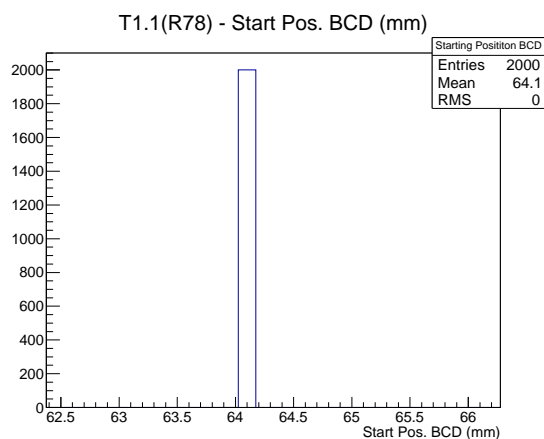

Target Performance Report - T1.1(R78)

Report Generated: February 11, 2012,

Last Actuation: 11/02/12 13:08:44

1 Operation Summary

	Last Shift	Total
Actuations:	75.6K	1194.3 K
Quadrature Count errors:	0	0
Fiber ADC errors:	0	1
BPS errors (during actuation):	0	0
(R78) Gaps > 3s & < 10s:	0	580
(R78) Gaps > 10s:	2	118
(R78) SP2 Corrections:	0	3
(R78) Capture Over/Under shoots:	0/0	0/0

2 Mechanical Performance

Starting position for the last 2000 actuations.

Starting position width over time.

Acceleration for the last 2000 actuations.

Acceleration over time.

3 Optical Performance

4 BPS Check