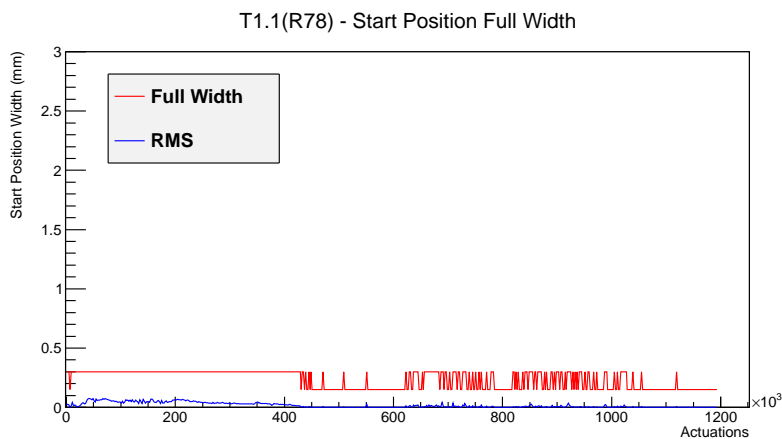

Target Performance Report - T1.1(R78)

Report Generated: February 11, 2012,

Last Actuation: 11/02/12 13:08:44

1 Operation Summary

	Last Shift	Total
Actuations:	75.6K	1194.3 K
Quadrature Count errors:	0	0
Fiber ADC errors:	0	1
BPS errors (during actuation):	0	0
(R78) Gaps > 3s & < 10s:	0	580
(R78) Gaps > 10s:	2	118
(R78) SP2 Corrections:	0	3
(R78) Capture Over/Under shoots:	0/0	0/0

2 Mechanical Performance

Starting position for the last 2000 actuations.

Starting position width over time.

Acceleration for the last 2000 actuations.

Acceleration over time.

3 Optical Performance

4 BPS Check