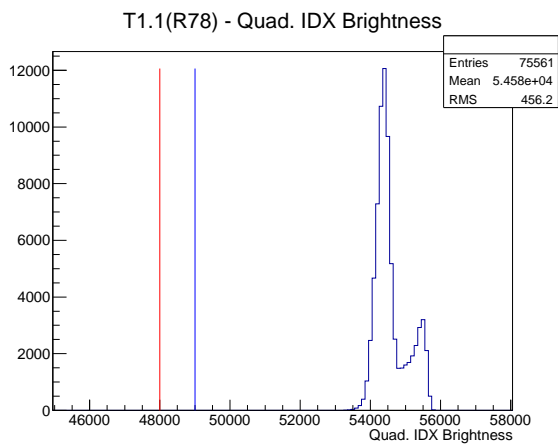

Target Performance Report - T1.1(R78)

Report Generated: February 11, 2012,

Last Actuation: 11/02/12 13:08:44

1 Operation Summary

	Last Shift	Total
Actuations:	75.6K	1194.3 K
Quadrature Count errors:	0	0
Fiber ADC errors:	0	1
BPS errors (during actuation):	0	0
(R78) Gaps > 3s & < 10s:	0	580
(R78) Gaps > 10s:	2	118
(R78) SP2 Corrections:	0	3
(R78) Capture Over/Under shoots:	0/0	0/0

2 Mechanical Performance

Starting position for the last 2000 actuations.

Starting position width over time.

Acceleration for the last 2000 actuations.

Acceleration over time.

3 Optical Performance

4 BPS Check