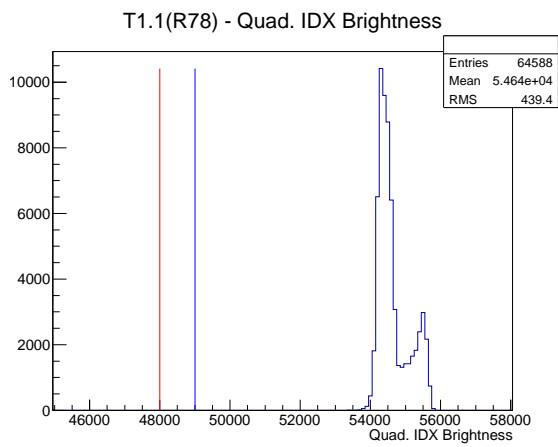

Target Performance Report - T1.1(R78)

Report Generated: February 10, 2012,

Last Actuation: 10/02/12 11:01:20

1 Operation Summary

	Last Shift	Total
Actuations:	64.6K	1118.8 K
Quadrature Count errors:	0	0
Fiber ADC errors:	0	1
BPS errors (during actuation):	0	0
(R78) Gaps > 3s & < 10s:	368	368
(R78) Gaps > 10s:	42	60
(R78) SP2 Corrections:	0	1
(R78) Capture Over/Under shoots:	0/0	0/0

2 Mechanical Performance

Starting position for the last 2000 actuations.

Starting position width over time.

Acceleration for the last 2000 actuations.

Acceleration over time.

3 Optical Performance

4 BPS Check