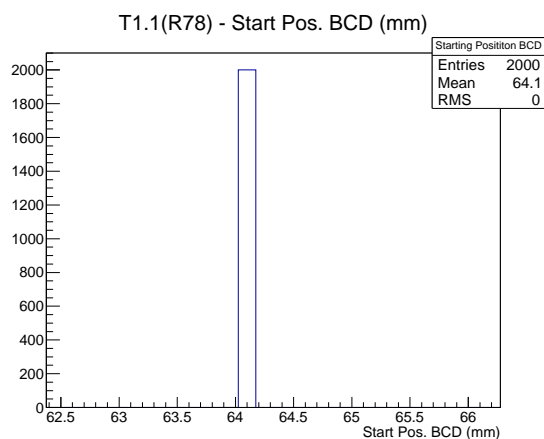

Target Performance Report - T1.1(R78)

Report Generated: February 10, 2012,

Last Actuation: 10/02/12 11:01:20

1 Operation Summary

	Last Shift	Total
Actuations:	64.6K	1118.8 K
Quadrature Count errors:	0	0
Fiber ADC errors:	0	1
BPS errors (during actuation):	0	0
(R78) Gaps > 3s & < 10s:	368	368
(R78) Gaps > 10s:	42	60
(R78) SP2 Corrections:	0	1
(R78) Capture Over/Under shoots:	0/0	0/0

2 Mechanical Performance

Starting position for the last 2000 actuations.

Starting position width over time.

Acceleration for the last 2000 actuations.

Acceleration over time.

3 Optical Performance

4 BPS Check