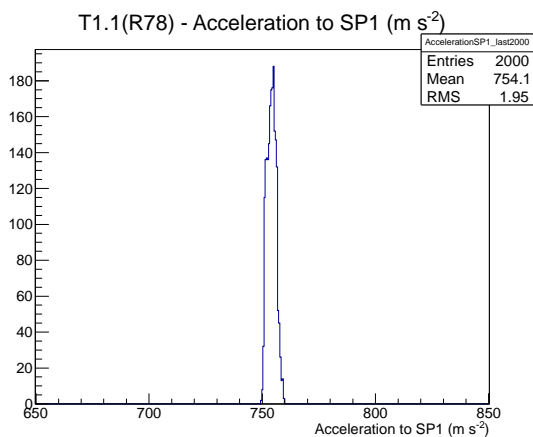

Target Performance Report - T1.1(R78)

Report Generated: February 10, 2012,

Last Actuation: 10/02/12 11:01:20

1 Operation Summary

	Last Shift	Total
Actuations:	64.6K	1118.8 K
Quadrature Count errors:	0	0
Fiber ADC errors:	0	1
BPS errors (during actuation):	0	0
(R78) Gaps > 3s & < 10s:	368	368
(R78) Gaps > 10s:	42	60
(R78) SP2 Corrections:	0	1
(R78) Capture Over/Under shoots:	0/0	0/0

2 Mechanical Performance

Starting position for the last 2000 actuations.

Starting position width over time.

Acceleration for the last 2000 actuations.

Acceleration over time.

3 Optical Performance

4 BPS Check