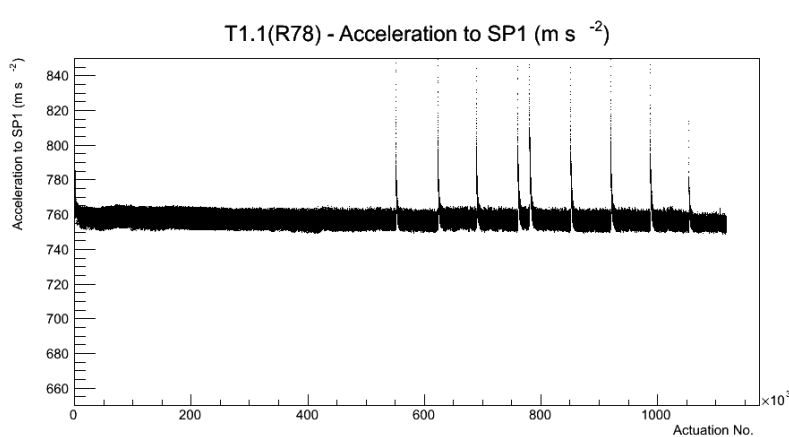

Target Performance Report - T1.1(R78)

Report Generated: February 10, 2012,

Last Actuation: 10/02/12 11:01:20

1 Operation Summary

	Last Shift	Total
Actuations:	64.6K	1118.8 K
Quadrature Count errors:	0	0
Fiber ADC errors:	0	1
BPS errors (during actuation):	0	0
(R78) Gaps > 3s & < 10s:	368	368
(R78) Gaps > 10s:	42	60
(R78) SP2 Corrections:	0	1
(R78) Capture Over/Under shoots:	0/0	0/0

2 Mechanical Performance

Starting position for the last 2000 actuations.

Starting position width over time.

Acceleration for the last 2000 actuations.

Acceleration over time.

3 Optical Performance

4 BPS Check