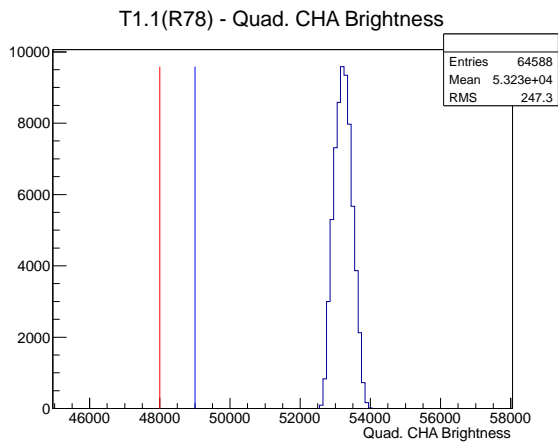

Target Performance Report - T1.1(R78)

Report Generated: February 10, 2012,

Last Actuation: 10/02/12 11:01:20

1 Operation Summary

	Last Shift	Total
Actuations:	64.6K	1118.8 K
Quadrature Count errors:	0	0
Fiber ADC errors:	0	1
BPS errors (during actuation):	0	0
(R78) Gaps > 3s & < 10s:	368	368
(R78) Gaps > 10s:	42	60
(R78) SP2 Corrections:	0	1
(R78) Capture Over/Under shoots:	0/0	0/0

2 Mechanical Performance

Starting position for the last 2000 actuations.

Starting position width over time.

Acceleration for the last 2000 actuations.

Acceleration over time.

3 Optical Performance

4 BPS Check