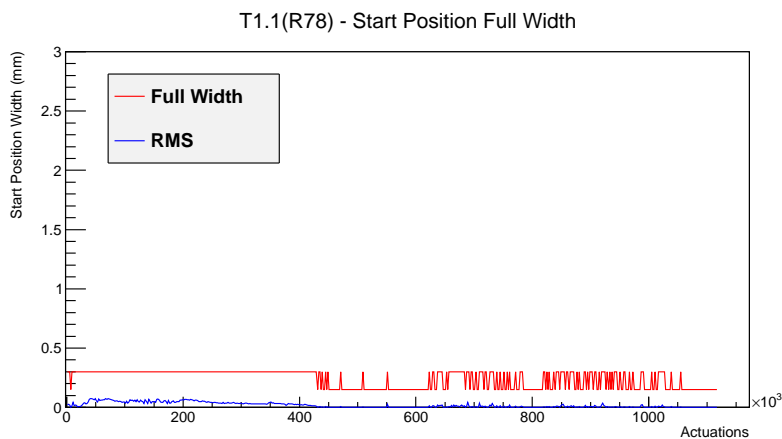

Target Performance Report - T1.1(R78)

Report Generated: February 10, 2012,

Last Actuation: 10/02/12 11:01:20

1 Operation Summary

	Last Shift	Total
Actuations:	64.6K	1118.8 K
Quadrature Count errors:	0	0
Fiber ADC errors:	0	1
BPS errors (during actuation):	0	0
(R78) Gaps > 3s & < 10s:	368	368
(R78) Gaps > 10s:	42	60
(R78) SP2 Corrections:	0	1
(R78) Capture Over/Under shoots:	0/0	0/0

2 Mechanical Performance

Starting position for the last 2000 actuations.

Starting position width over time.

Acceleration for the last 2000 actuations.

Acceleration over time.

3 Optical Performance

4 BPS Check