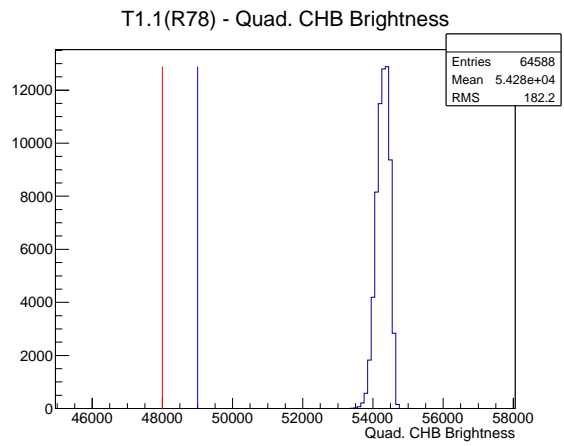

Target Performance Report - T1.1(R78)

Report Generated: February 10, 2012,

Last Actuation: 10/02/12 11:01:20

1 Operation Summary

	Last Shift	Total
Actuations:	64.6K	1118.8 K
Quadrature Count errors:	0	0
Fiber ADC errors:	0	1
BPS errors (during actuation):	0	0
(R78) Gaps > 3s & < 10s:	368	368
(R78) Gaps > 10s:	42	60
(R78) SP2 Corrections:	0	1
(R78) Capture Over/Under shoots:	0/0	0/0

2 Mechanical Performance

Starting position for the last 2000 actuations.

Starting position width over time.

Acceleration for the last 2000 actuations.

Acceleration over time.

3 Optical Performance

4 BPS Check