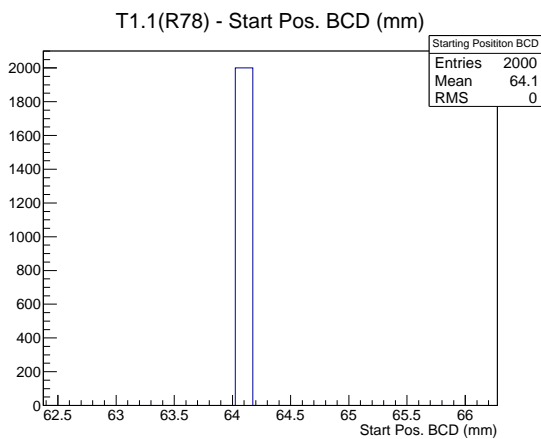

## 1 Operation Summary

	Last Shift	Total
Actuations:	66.6K	1054.2 K
Quadrature Count errors:	0	0
Fiber ADC errors:	0	1
BPS errors (during actuation):	0	0
(R78) Gaps > 3s & < 10s:	0	0
(R78) Gaps > 10s:	2	18
(R78) SP2 Corrections:	0	1
(R78) Capture Over/Under shoots:	0/0	0/0

## 2 Mechanical Performance

Starting position for the last 2000 actuations.

Starting position width over time.

Acceleration for the last 2000 actuations.

Acceleration over time.