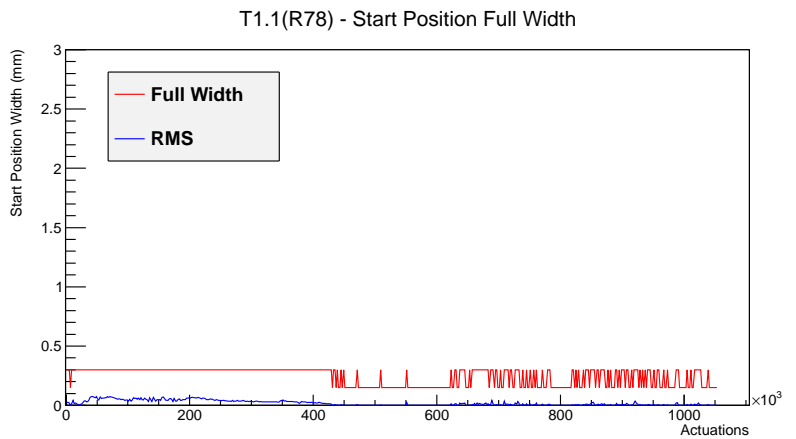

## 1 Operation Summary

	Last Shift	Total
Actuations:	66.6K	1054.2 K
Quadrature Count errors:	0	0
Fiber ADC errors:	0	1
BPS errors (during actuation):	0	0
(R78) Gaps > 3s & < 10s:	0	0
(R78) Gaps > 10s:	2	18
(R78) SP2 Corrections:	0	1
(R78) Capture Over/Under shoots:	0/0	0/0

## 2 Mechanical Performance

Starting position for the last 2000 actuations.

Starting position width over time.

Acceleration for the last 2000 actuations.

Acceleration over time.