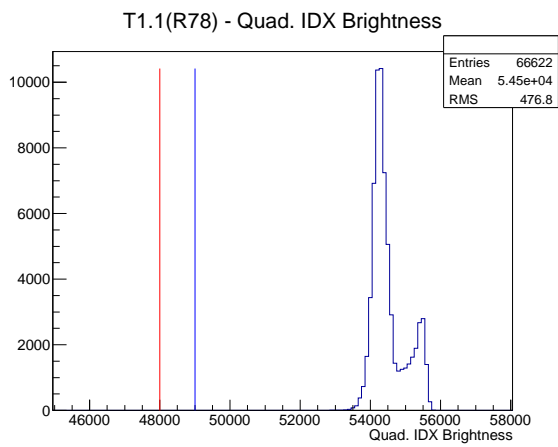

## 2 Mechanical Performance

Starting position for the last 2000 actuations.

Starting position width over time.

Acceleration for the last 2000 actuations.

Acceleration over time.

### 3 Optical Performance