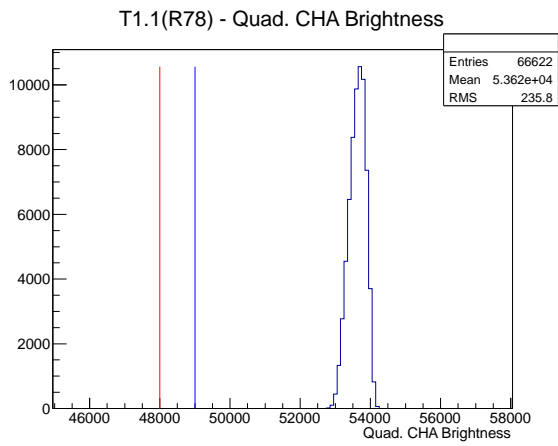

## 2 Mechanical Performance

Starting position for the last 2000 actuations.

Starting position width over time.

Acceleration for the last 2000 actuations.

Acceleration over time.

### 3 Optical Performance