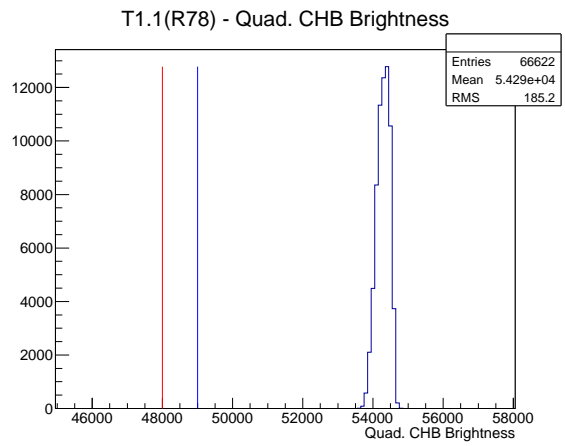

## 2 Mechanical Performance

Starting position for the last 2000 actuations.

Starting position width over time.

Acceleration for the last 2000 actuations.

Acceleration over time.

### 3 Optical Performance