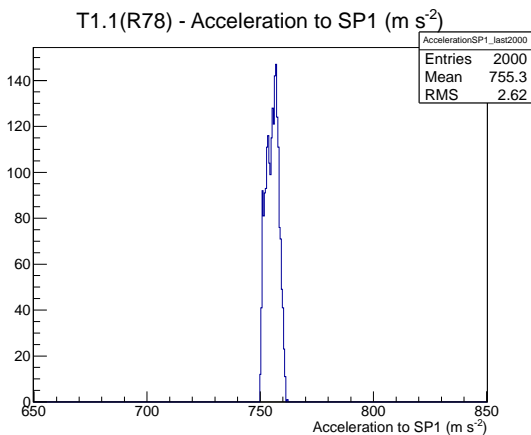

## 1 Operation Summary

	Last Shift	Total
Actuations:	66.6K	1054.2 K
Quadrature Count errors:	0	0
Fiber ADC errors:	0	1
BPS errors (during actuation):	0	0
(R78) Gaps > 3s & < 10s:	0	0
(R78) Gaps > 10s:	2	18
(R78) SP2 Corrections:	0	1
(R78) Capture Over/Under shoots:	0/0	0/0

## 2 Mechanical Performance

Starting position for the last 2000 actuations.

Starting position width over time.

Acceleration for the last 2000 actuations.

Acceleration over time.