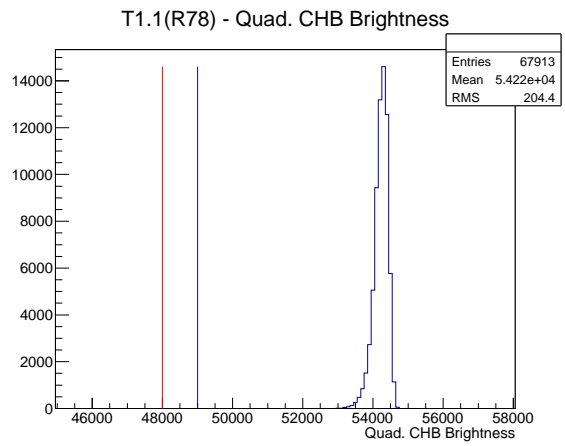

Target Performance Report - T1.1(R78)

Report Generated: February 8, 2012,

Last Actuation: 08/02/12 11:00:16

1 Operation Summary

	Last Shift	Total
Actuations:	67.9K	987.6 K
Quadrature Count errors:	0	0
Fiber ADC errors:	0	1
BPS errors (during actuation):	0	0
(R78) Gaps > 3s & < 10s:	0	0
(R78) Gaps > 10s:	2	16
(R78) SP2 Corrections:	0	1
(R78) Capture Over/Under shoots:	0/0	0/0

2 Mechanical Performance

Starting position for the last 2000 actuations.

Starting position width over time.

Acceleration for the last 2000 actuations.

Acceleration over time.

3 Optical Performance

4 BPS Check