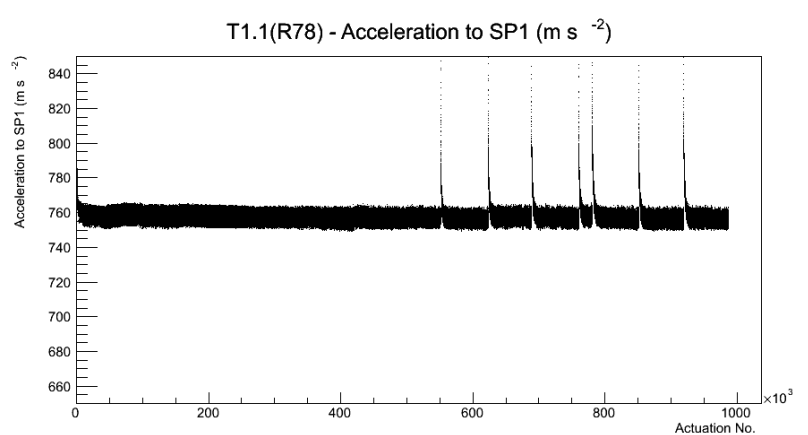

Target Performance Report - T1.1(R78)

Report Generated: February 8, 2012,

Last Actuation: 08/02/12 11:00:16

1 Operation Summary

	Last Shift	Total
Actuations:	67.9K	987.6 K
Quadrature Count errors:	0	0
Fiber ADC errors:	0	1
BPS errors (during actuation):	0	0
(R78) Gaps > 3s & < 10s:	0	0
(R78) Gaps > 10s:	2	16
(R78) SP2 Corrections:	0	1
(R78) Capture Over/Under shoots:	0/0	0/0

2 Mechanical Performance

Starting position for the last 2000 actuations.

Starting position width over time.

Acceleration for the last 2000 actuations.

Acceleration over time.

3 Optical Performance

4 BPS Check