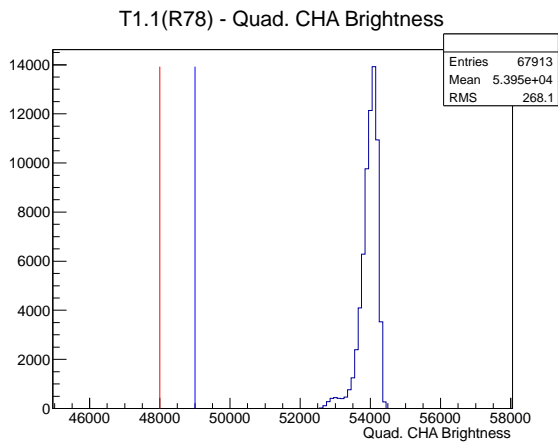

Target Performance Report - T1.1(R78)

Report Generated: February 8, 2012,

Last Actuation: 08/02/12 11:00:16

1 Operation Summary

	Last Shift	Total
Actuations:	67.9K	987.6 K
Quadrature Count errors:	0	0
Fiber ADC errors:	0	1
BPS errors (during actuation):	0	0
(R78) Gaps > 3s & < 10s:	0	0
(R78) Gaps > 10s:	2	16
(R78) SP2 Corrections:	0	1
(R78) Capture Over/Under shoots:	0/0	0/0

2 Mechanical Performance

Starting position for the last 2000 actuations.

Starting position width over time.

Acceleration for the last 2000 actuations.

Acceleration over time.

3 Optical Performance

4 BPS Check