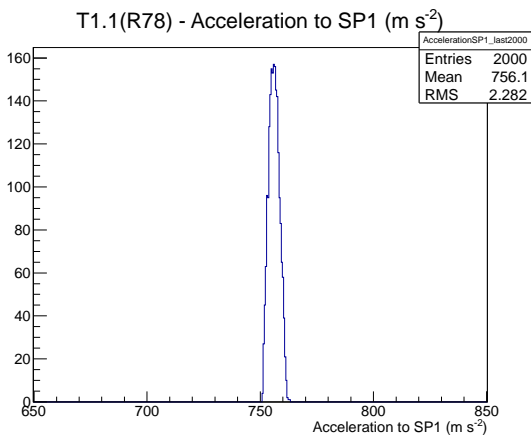

Target Performance Report - T1.1(R78)

Report Generated: February 8, 2012,

Last Actuation: 08/02/12 11:00:16

1 Operation Summary

	Last Shift	Total
Actuations:	67.9K	987.6 K
Quadrature Count errors:	0	0
Fiber ADC errors:	0	1
BPS errors (during actuation):	0	0
(R78) Gaps > 3s & < 10s:	0	0
(R78) Gaps > 10s:	2	16
(R78) SP2 Corrections:	0	1
(R78) Capture Over/Under shoots:	0/0	0/0

2 Mechanical Performance

Starting position for the last 2000 actuations.

Starting position width over time.

Acceleration for the last 2000 actuations.

Acceleration over time.

3 Optical Performance

4 BPS Check