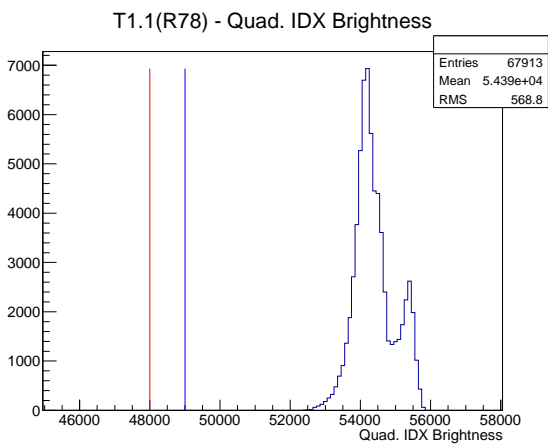

Target Performance Report - T1.1(R78)

Report Generated: February 8, 2012,

Last Actuation: 08/02/12 11:00:16

1 Operation Summary

	Last Shift	Total
Actuations:	67.9K	987.6 K
Quadrature Count errors:	0	0
Fiber ADC errors:	0	1
BPS errors (during actuation):	0	0
(R78) Gaps > 3s & < 10s:	0	0
(R78) Gaps > 10s:	2	16
(R78) SP2 Corrections:	0	1
(R78) Capture Over/Under shoots:	0/0	0/0

2 Mechanical Performance

Starting position for the last 2000 actuations.

Starting position width over time.

Acceleration for the last 2000 actuations.

Acceleration over time.

3 Optical Performance

4 BPS Check