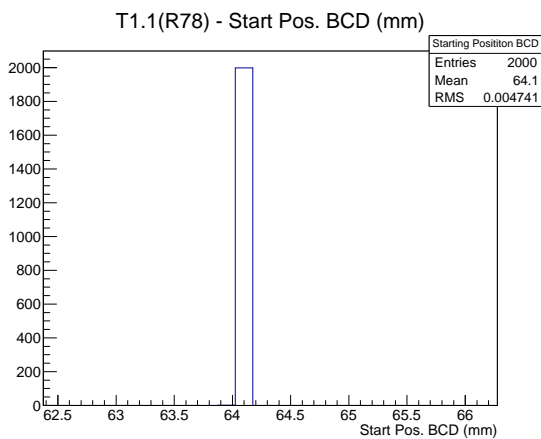

Target Performance Report - T1.1(R78)

Report Generated: February 8, 2012,

Last Actuation: 08/02/12 11:00:16

1 Operation Summary

	Last Shift	Total
Actuations:	67.9K	987.6 K
Quadrature Count errors:	0	0
Fiber ADC errors:	0	1
BPS errors (during actuation):	0	0
(R78) Gaps > 3s & < 10s:	0	0
(R78) Gaps > 10s:	2	16
(R78) SP2 Corrections:	0	1
(R78) Capture Over/Under shoots:	0/0	0/0

2 Mechanical Performance

Starting position for the last 2000 actuations.

Starting position width over time.

Acceleration for the last 2000 actuations.

Acceleration over time.

3 Optical Performance

4 BPS Check