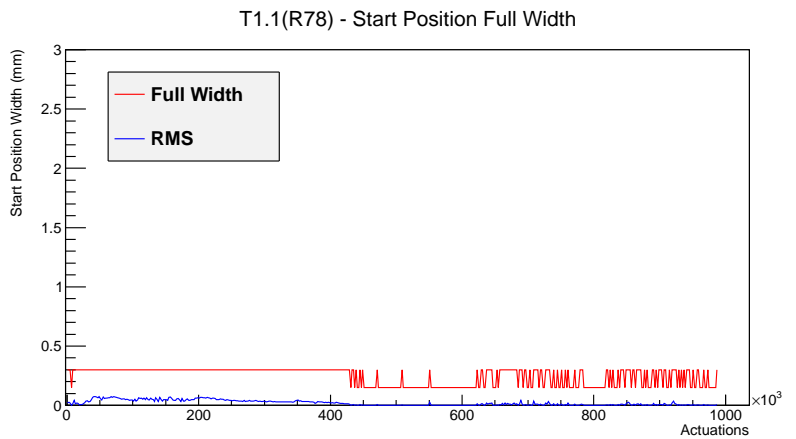

Target Performance Report - T1.1(R78)

Report Generated: February 8, 2012,

Last Actuation: 08/02/12 11:00:16

1 Operation Summary

	Last Shift	Total
Actuations:	67.9K	987.6 K
Quadrature Count errors:	0	0
Fiber ADC errors:	0	1
BPS errors (during actuation):	0	0
(R78) Gaps > 3s & < 10s:	0	0
(R78) Gaps > 10s:	2	16
(R78) SP2 Corrections:	0	1
(R78) Capture Over/Under shoots:	0/0	0/0

2 Mechanical Performance

Starting position for the last 2000 actuations.

Starting position width over time.

Acceleration for the last 2000 actuations.

Acceleration over time.

3 Optical Performance

4 BPS Check