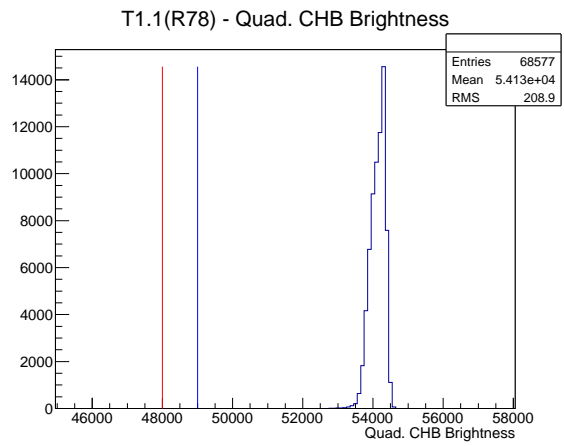

Target Performance Report - T1.1(R78)

Report Generated: February 7, 2012,

Last Actuation: 07/02/12 11:09:09

1 Operation Summary

	Last Shift	Total
Actuations:	68.6K	919.6 K
Quadrature Count errors:	0	0
Fiber ADC errors:	0	1
BPS errors (during actuation):	0	0
(R78) Gaps > 3s & < 10s:	0	0
(R78) Gaps > 10s:	2	14
(R78) SP2 Corrections:	0	1
(R78) Capture Over/Under shoots:	0/0	0/0

2 Mechanical Performance

Starting position for the last 2000 actuations.

Starting position width over time.

Acceleration for the last 2000 actuations.

Acceleration over time.

3 Optical Performance

4 BPS Check