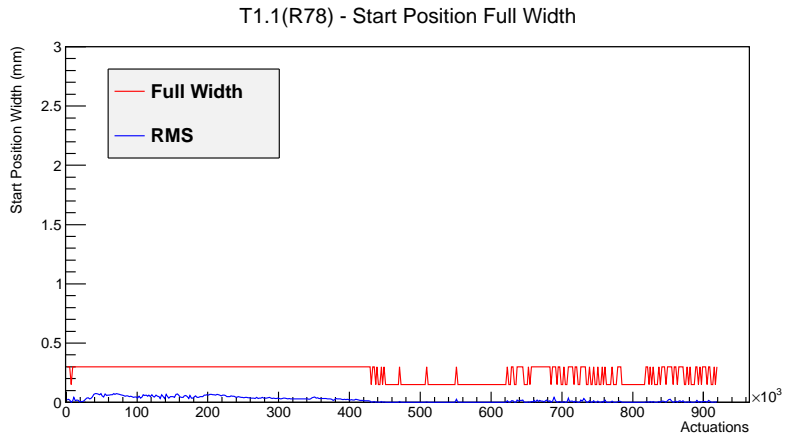

Target Performance Report - T1.1(R78)

Report Generated: February 7, 2012,

Last Actuation: 07/02/12 11:09:09

1 Operation Summary

	Last Shift	Total
Actuations:	68.6K	919.6 K
Quadrature Count errors:	0	0
Fiber ADC errors:	0	1
BPS errors (during actuation):	0	0
(R78) Gaps > 3s & < 10s:	0	0
(R78) Gaps > 10s:	2	14
(R78) SP2 Corrections:	0	1
(R78) Capture Over/Under shoots:	0/0	0/0

2 Mechanical Performance

Starting position for the last 2000 actuations.

Starting position width over time.

Acceleration for the last 2000 actuations.

Acceleration over time.

3 Optical Performance

4 BPS Check