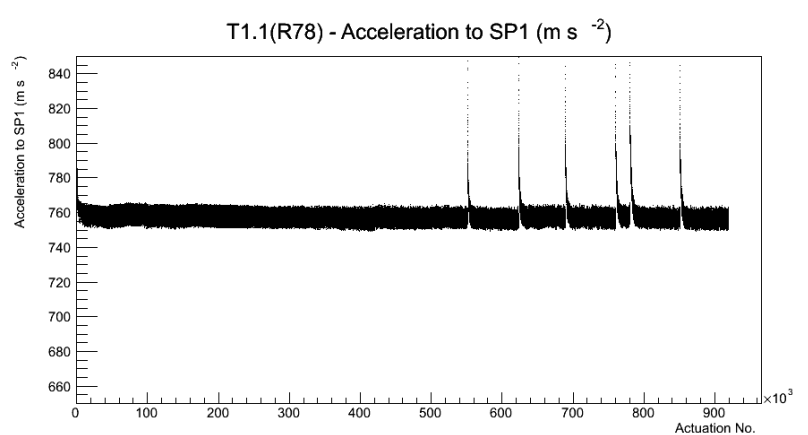

Target Performance Report - T1.1(R78)

Report Generated: February 7, 2012,

Last Actuation: 07/02/12 11:09:09

1 Operation Summary

	Last Shift	Total
Actuations:	68.6K	919.6 K
Quadrature Count errors:	0	0
Fiber ADC errors:	0	1
BPS errors (during actuation):	0	0
(R78) Gaps > 3s & < 10s:	0	0
(R78) Gaps > 10s:	2	14
(R78) SP2 Corrections:	0	1
(R78) Capture Over/Under shoots:	0/0	0/0

2 Mechanical Performance

Starting position for the last 2000 actuations.

Starting position width over time.

Acceleration for the last 2000 actuations.

Acceleration over time.

3 Optical Performance

4 BPS Check