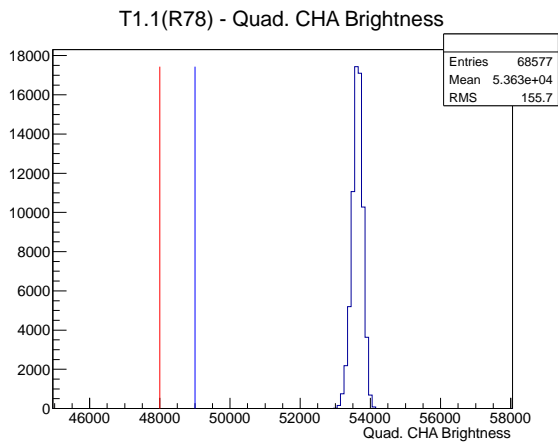

Target Performance Report - T1.1(R78)

Report Generated: February 7, 2012,

Last Actuation: 07/02/12 11:09:09

1 Operation Summary

	Last Shift	Total
Actuations:	68.6K	919.6 K
Quadrature Count errors:	0	0
Fiber ADC errors:	0	1
BPS errors (during actuation):	0	0
(R78) Gaps > 3s & < 10s:	0	0
(R78) Gaps > 10s:	2	14
(R78) SP2 Corrections:	0	1
(R78) Capture Over/Under shoots:	0/0	0/0

2 Mechanical Performance

Starting position for the last 2000 actuations.

Starting position width over time.

Acceleration for the last 2000 actuations.

Acceleration over time.

3 Optical Performance

4 BPS Check