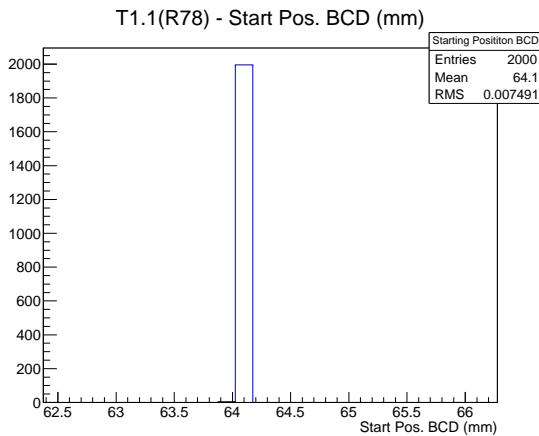

Target Performance Report - T1.1(R78)

Report Generated: February 7, 2012,

Last Actuation: 07/02/12 11:09:09

1 Operation Summary

	Last Shift	Total
Actuations:	68.6K	919.6 K
Quadrature Count errors:	0	0
Fiber ADC errors:	0	1
BPS errors (during actuation):	0	0
(R78) Gaps > 3s & < 10s:	0	0
(R78) Gaps > 10s:	2	14
(R78) SP2 Corrections:	0	1
(R78) Capture Over/Under shoots:	0/0	0/0

2 Mechanical Performance

Starting position for the last 2000 actuations.

Starting position width over time.

Acceleration for the last 2000 actuations.

Acceleration over time.

3 Optical Performance

4 BPS Check