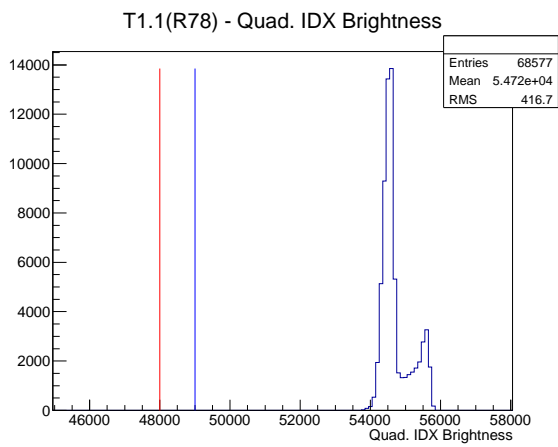

Target Performance Report - T1.1(R78)

Report Generated: February 7, 2012,

Last Actuation: 07/02/12 11:09:09

1 Operation Summary

	Last Shift	Total
Actuations:	68.6K	919.6 K
Quadrature Count errors:	0	0
Fiber ADC errors:	0	1
BPS errors (during actuation):	0	0
(R78) Gaps > 3s & < 10s:	0	0
(R78) Gaps > 10s:	2	14
(R78) SP2 Corrections:	0	1
(R78) Capture Over/Under shoots:	0/0	0/0

2 Mechanical Performance

Starting position for the last 2000 actuations.

Starting position width over time.

Acceleration for the last 2000 actuations.

Acceleration over time.

3 Optical Performance

4 BPS Check