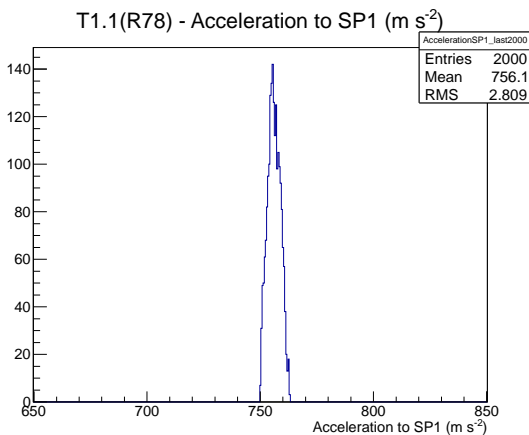

Target Performance Report - T1.1(R78)

Report Generated: February 7, 2012,

Last Actuation: 07/02/12 11:09:09

1 Operation Summary

	Last Shift	Total
Actuations:	68.6K	919.6 K
Quadrature Count errors:	0	0
Fiber ADC errors:	0	1
BPS errors (during actuation):	0	0
(R78) Gaps > 3s & < 10s:	0	0
(R78) Gaps > 10s:	2	14
(R78) SP2 Corrections:	0	1
(R78) Capture Over/Under shoots:	0/0	0/0

2 Mechanical Performance

Starting position for the last 2000 actuations.

Starting position width over time.

Acceleration for the last 2000 actuations.

Acceleration over time.

3 Optical Performance

4 BPS Check