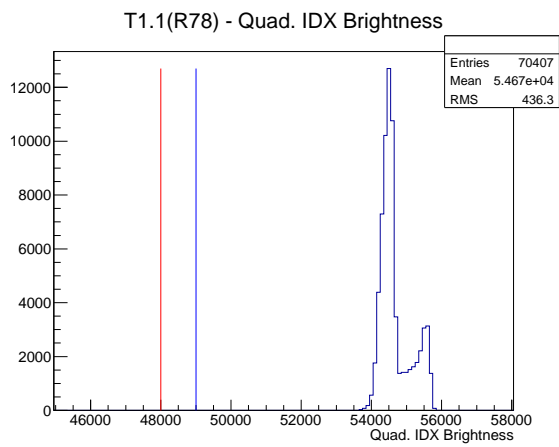

Target Performance Report - T1.1(R78)

Report Generated: February 6, 2012,

Last Actuation: 06/02/12 11:07:45

1 Operation Summary

	Last Shift	Total
Actuations:	70.4K	851.1 K
Quadrature Count errors:	0	0
Fiber ADC errors:	0	0
BPS errors (during actuation):	0	0
(R78) Gaps > 3s & < 10s:	0	0
(R78) Gaps > 10s:	2	12
(R78) SP2 Corrections:	0	1
(R78) Capture Over/Under shoots:	0/0	0/0

2 Mechanical Performance

Starting position for the last 2000 actuations.

Starting position width over time.

Acceleration for the last 2000 actuations.

Acceleration over time.

3 Optical Performance

4 BPS Check