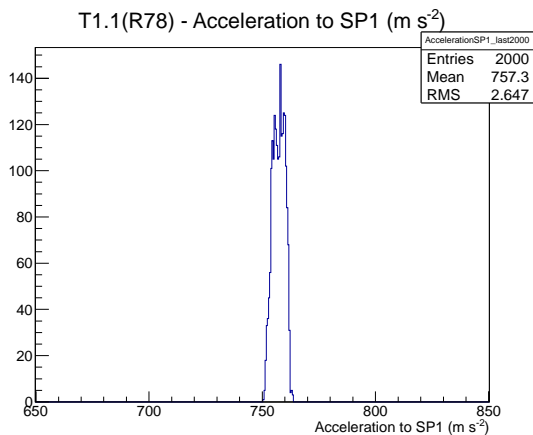

Target Performance Report - T1.1(R78)

Report Generated: February 6, 2012,

Last Actuation: 06/02/12 11:07:45

1 Operation Summary

	Last Shift	Total
Actuations:	70.4K	851.1 K
Quadrature Count errors:	0	0
Fiber ADC errors:	0	0
BPS errors (during actuation):	0	0
(R78) Gaps > 3s & < 10s:	0	0
(R78) Gaps > 10s:	2	12
(R78) SP2 Corrections:	0	1
(R78) Capture Over/Under shoots:	0/0	0/0

2 Mechanical Performance

Starting position for the last 2000 actuations.

Starting position width over time.

Acceleration for the last 2000 actuations.

Acceleration over time.

3 Optical Performance

4 BPS Check