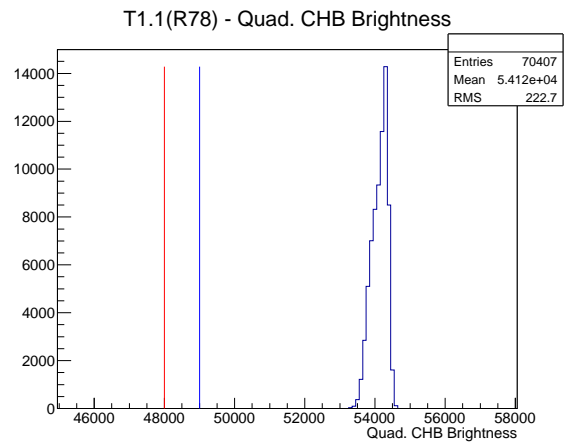

Target Performance Report - T1.1(R78)

Report Generated: February 6, 2012,

Last Actuation: 06/02/12 11:07:45

1 Operation Summary

	Last Shift	Total
Actuations:	70.4K	851.1 K
Quadrature Count errors:	0	0
Fiber ADC errors:	0	0
BPS errors (during actuation):	0	0
(R78) Gaps > 3s & < 10s:	0	0
(R78) Gaps > 10s:	2	12
(R78) SP2 Corrections:	0	1
(R78) Capture Over/Under shoots:	0/0	0/0

2 Mechanical Performance

Starting position for the last 2000 actuations.

Starting position width over time.

Acceleration for the last 2000 actuations.

Acceleration over time.

3 Optical Performance

4 BPS Check