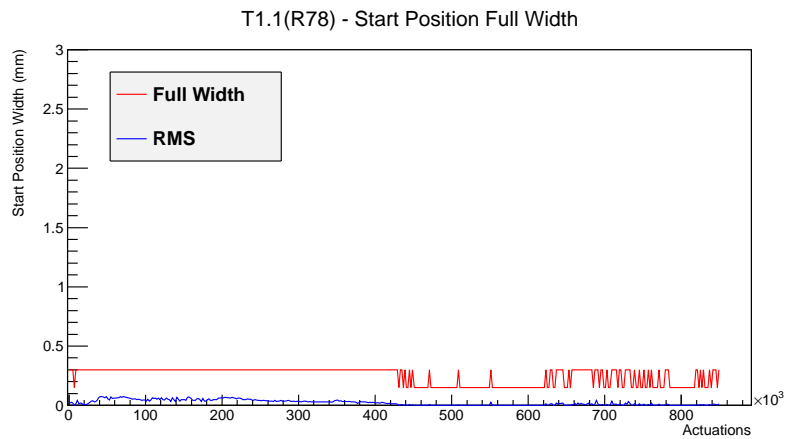

Target Performance Report - T1.1(R78)

Report Generated: February 6, 2012,

Last Actuation: 06/02/12 11:07:45

1 Operation Summary

	Last Shift	Total
Actuations:	70.4K	851.1 K
Quadrature Count errors:	0	0
Fiber ADC errors:	0	0
BPS errors (during actuation):	0	0
(R78) Gaps > 3s & < 10s:	0	0
(R78) Gaps > 10s:	2	12
(R78) SP2 Corrections:	0	1
(R78) Capture Over/Under shoots:	0/0	0/0

2 Mechanical Performance

Starting position for the last 2000 actuations.

Starting position width over time.

Acceleration for the last 2000 actuations.

Acceleration over time.

3 Optical Performance

4 BPS Check