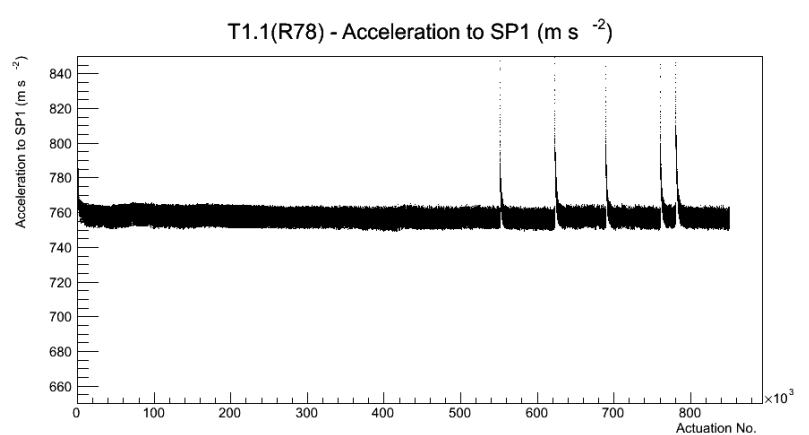

Target Performance Report - T1.1(R78)

Report Generated: February 6, 2012,

Last Actuation: 06/02/12 11:07:45

1 Operation Summary

	Last Shift	Total
Actuations:	70.4K	851.1 K
Quadrature Count errors:	0	0
Fiber ADC errors:	0	0
BPS errors (during actuation):	0	0
(R78) Gaps > 3s & < 10s:	0	0
(R78) Gaps > 10s:	2	12
(R78) SP2 Corrections:	0	1
(R78) Capture Over/Under shoots:	0/0	0/0

2 Mechanical Performance

Starting position for the last 2000 actuations.

Starting position width over time.

Acceleration for the last 2000 actuations.

Acceleration over time.

3 Optical Performance

4 BPS Check