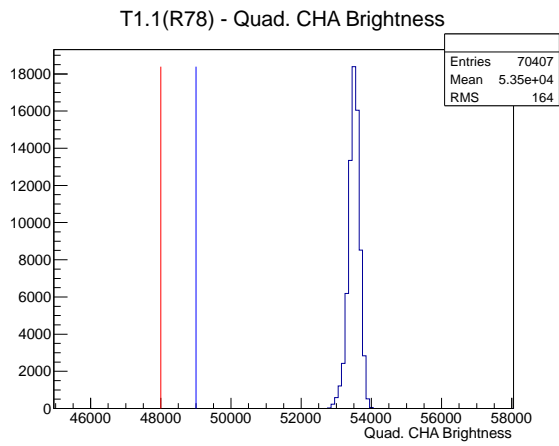

Target Performance Report - T1.1(R78)

Report Generated: February 6, 2012,

Last Actuation: 06/02/12 11:07:45

1 Operation Summary

	Last Shift	Total
Actuations:	70.4K	851.1 K
Quadrature Count errors:	0	0
Fiber ADC errors:	0	0
BPS errors (during actuation):	0	0
(R78) Gaps > 3s & < 10s:	0	0
(R78) Gaps > 10s:	2	12
(R78) SP2 Corrections:	0	1
(R78) Capture Over/Under shoots:	0/0	0/0

2 Mechanical Performance

Starting position for the last 2000 actuations.

Starting position width over time.

Acceleration for the last 2000 actuations.

Acceleration over time.

3 Optical Performance

4 BPS Check