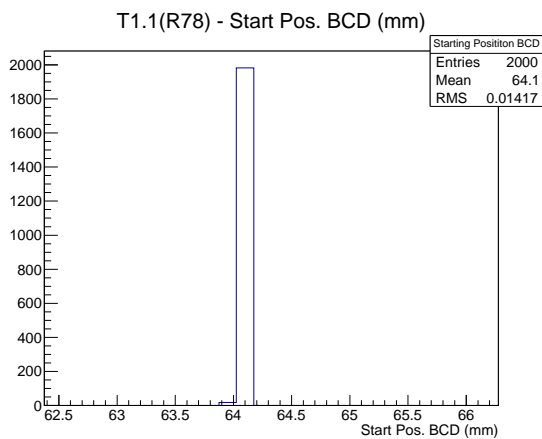

Target Performance Report - T1.1(R78)

Report Generated: February 6, 2012,

Last Actuation: 06/02/12 11:07:45

1 Operation Summary

	Last Shift	Total
Actuations:	70.4K	851.1 K
Quadrature Count errors:	0	0
Fiber ADC errors:	0	0
BPS errors (during actuation):	0	0
(R78) Gaps > 3s & < 10s:	0	0
(R78) Gaps > 10s:	2	12
(R78) SP2 Corrections:	0	1
(R78) Capture Over/Under shoots:	0/0	0/0

2 Mechanical Performance

Starting position for the last 2000 actuations.

Starting position width over time.

Acceleration for the last 2000 actuations.

Acceleration over time.

3 Optical Performance

4 BPS Check