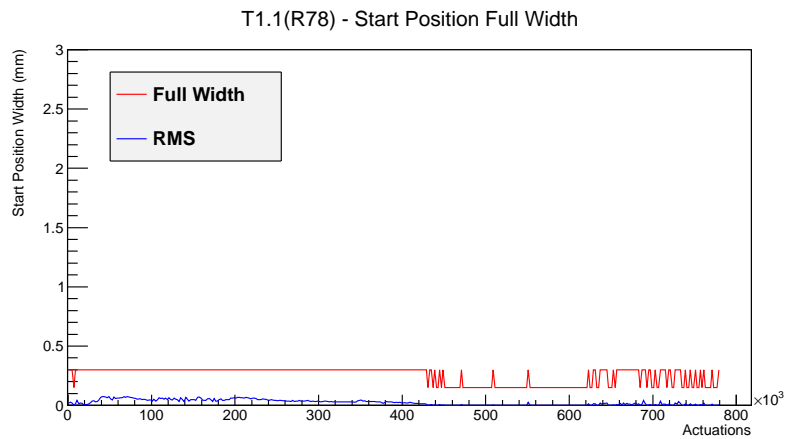

Target Performance Report - T1.1(R78)

Report Generated: February 5, 2012,

Last Actuation: 04/02/12 20:10:26

1 Operation Summary

	Last Shift	Total
Actuations:	20.3K	780.7 K
Quadrature Count errors:	0	0
Fiber ADC errors:	0	0
BPS errors (during actuation):	0	0
(R78) Gaps > 3s & < 10s:	0	0
(R78) Gaps > 10s:	2	10
(R78) SP2 Corrections:	0	1
(R78) Capture Over/Under shoots:	0/0	0/0

2 Mechanical Performance

Starting position for the last 2000 actuations.

Starting position width over time.

Acceleration for the last 2000 actuations.

Acceleration over time.

3 Optical Performance

4 BPS Check