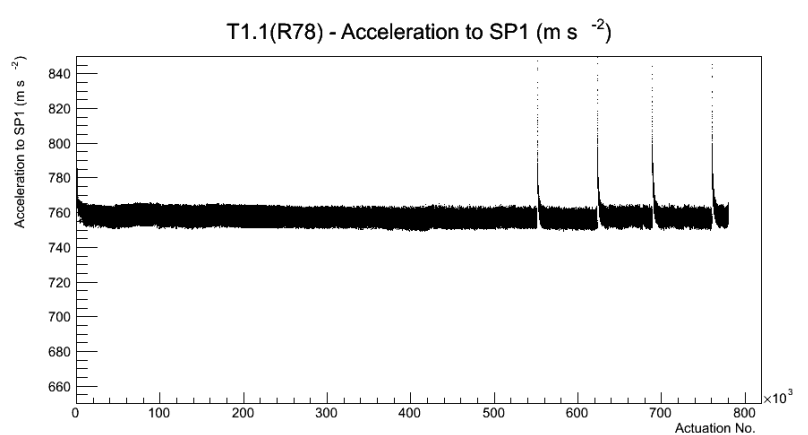

Target Performance Report - T1.1(R78)

Report Generated: February 5, 2012,

Last Actuation: 04/02/12 20:10:26

1 Operation Summary

	Last Shift	Total
Actuations:	20.3K	780.7 K
Quadrature Count errors:	0	0
Fiber ADC errors:	0	0
BPS errors (during actuation):	0	0
(R78) Gaps > 3s & < 10s:	0	0
(R78) Gaps > 10s:	2	10
(R78) SP2 Corrections:	0	1
(R78) Capture Over/Under shoots:	0/0	0/0

2 Mechanical Performance

Starting position for the last 2000 actuations.

Starting position width over time.

Acceleration for the last 2000 actuations.

Acceleration over time.

3 Optical Performance

4 BPS Check