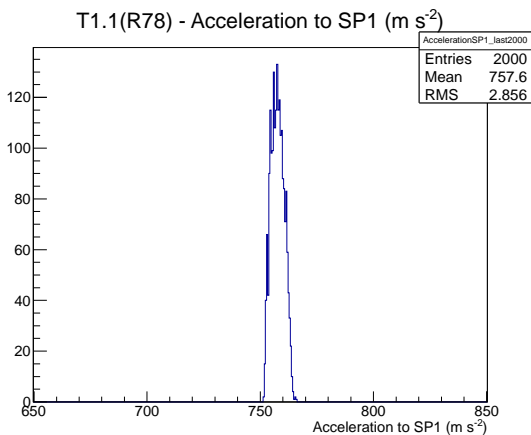

Target Performance Report - T1.1(R78)

Report Generated: February 5, 2012,

Last Actuation: 04/02/12 20:10:26

1 Operation Summary

	Last Shift	Total
Actuations:	20.3K	780.7 K
Quadrature Count errors:	0	0
Fiber ADC errors:	0	0
BPS errors (during actuation):	0	0
(R78) Gaps > 3s & < 10s:	0	0
(R78) Gaps > 10s:	2	10
(R78) SP2 Corrections:	0	1
(R78) Capture Over/Under shoots:	0/0	0/0

2 Mechanical Performance

Starting position for the last 2000 actuations.

Starting position width over time.

Acceleration for the last 2000 actuations.

Acceleration over time.

3 Optical Performance

4 BPS Check