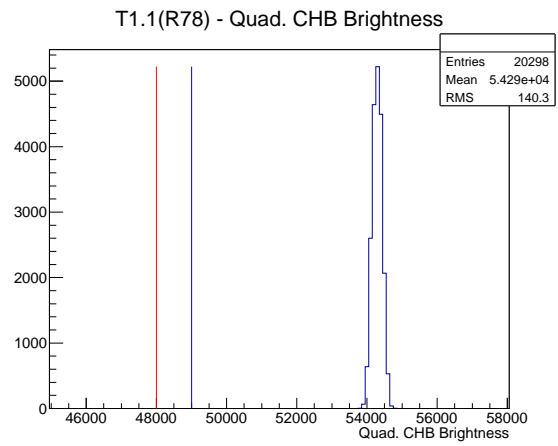

Target Performance Report - T1.1(R78)

Report Generated: February 5, 2012,

Last Actuation: 04/02/12 20:10:26

1 Operation Summary

	Last Shift	Total
Actuations:	20.3K	780.7 K
Quadrature Count errors:	0	0
Fiber ADC errors:	0	0
BPS errors (during actuation):	0	0
(R78) Gaps > 3s & < 10s:	0	0
(R78) Gaps > 10s:	2	10
(R78) SP2 Corrections:	0	1
(R78) Capture Over/Under shoots:	0/0	0/0

2 Mechanical Performance

Starting position for the last 2000 actuations.

Starting position width over time.

Acceleration for the last 2000 actuations.

Acceleration over time.

3 Optical Performance

4 BPS Check