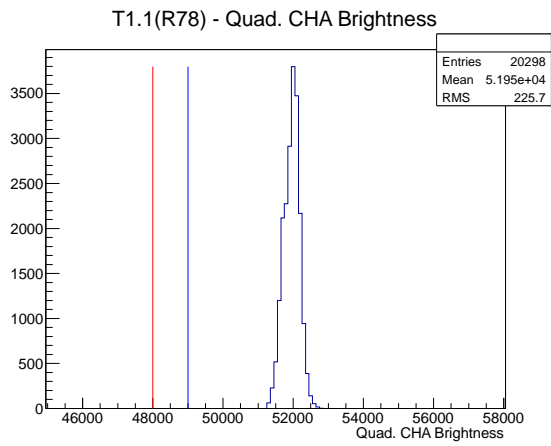

Target Performance Report - T1.1(R78)

Report Generated: February 5, 2012,

Last Actuation: 04/02/12 20:10:26

1 Operation Summary

	Last Shift	Total
Actuations:	20.3K	780.7 K
Quadrature Count errors:	0	0
Fiber ADC errors:	0	0
BPS errors (during actuation):	0	0
(R78) Gaps > 3s & < 10s:	0	0
(R78) Gaps > 10s:	2	10
(R78) SP2 Corrections:	0	1
(R78) Capture Over/Under shoots:	0/0	0/0

2 Mechanical Performance

Starting position for the last 2000 actuations.

Starting position width over time.

Acceleration for the last 2000 actuations.

Acceleration over time.

3 Optical Performance

4 BPS Check