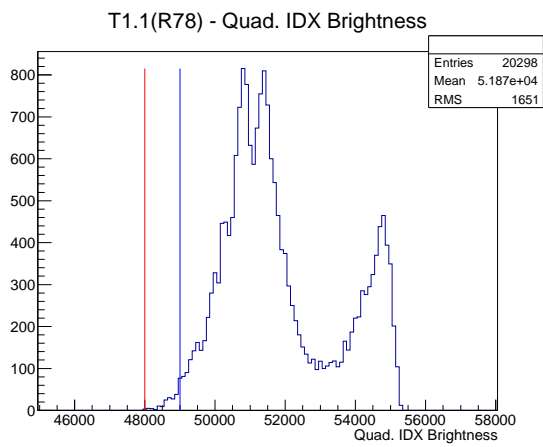

Target Performance Report - T1.1(R78)

Report Generated: February 5, 2012,

Last Actuation: 04/02/12 20:10:26

1 Operation Summary

	Last Shift	Total
Actuations:	20.3K	780.7 K
Quadrature Count errors:	0	0
Fiber ADC errors:	0	0
BPS errors (during actuation):	0	0
(R78) Gaps > 3s & < 10s:	0	0
(R78) Gaps > 10s:	2	10
(R78) SP2 Corrections:	0	1
(R78) Capture Over/Under shoots:	0/0	0/0

2 Mechanical Performance

Starting position for the last 2000 actuations.

Starting position width over time.

Acceleration for the last 2000 actuations.

Acceleration over time.

3 Optical Performance

4 BPS Check