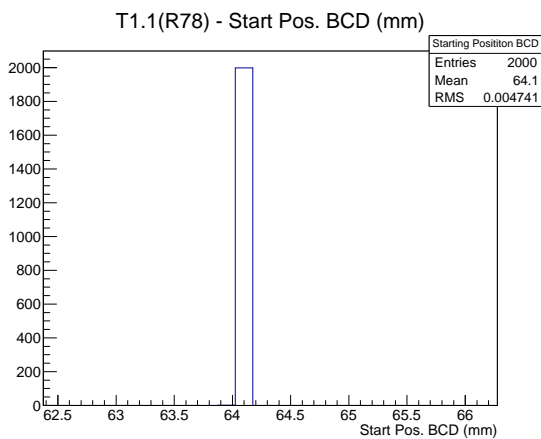

Target Performance Report - T1.1(R78)

Report Generated: February 5, 2012,

Last Actuation: 04/02/12 20:10:26

1 Operation Summary

	Last Shift	Total
Actuations:	20.3K	780.7 K
Quadrature Count errors:	0	0
Fiber ADC errors:	0	0
BPS errors (during actuation):	0	0
(R78) Gaps > 3s & < 10s:	0	0
(R78) Gaps > 10s:	2	10
(R78) SP2 Corrections:	0	1
(R78) Capture Over/Under shoots:	0/0	0/0

2 Mechanical Performance

Starting position for the last 2000 actuations.

Starting position width over time.

Acceleration for the last 2000 actuations.

Acceleration over time.

3 Optical Performance

4 BPS Check