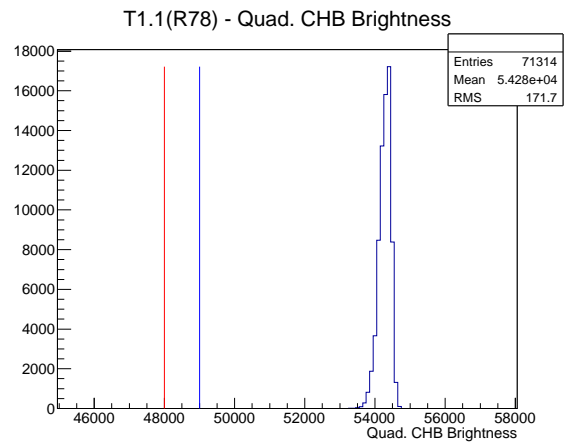

Target Performance Report - T1.1(R78)

Report Generated: February 4, 2012,

Last Actuation: 04/02/12 12:09:32

1 Operation Summary

	Last Shift	Total
Actuations:	71.3K	760.4 K
Quadrature Count errors:	0	0
Fiber ADC errors:	0	0
BPS errors (during actuation):	0	0
(R78) Gaps > 3s & < 10s:	0	0
(R78) Gaps > 10s:	2	8
(R78) SP2 Corrections:	0	1
(R78) Capture Over/Under shoots:	0/0	0/0

2 Mechanical Performance

Starting position for the last 2000 actuations.

Starting position width over time.

Acceleration for the last 2000 actuations.

Acceleration over time.

3 Optical Performance

4 BPS Check