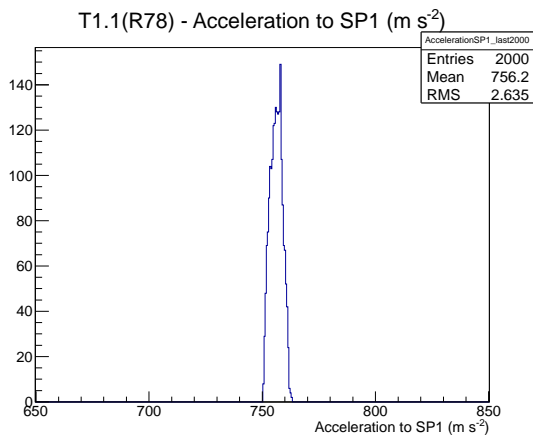

Target Performance Report - T1.1(R78)

Report Generated: February 4, 2012,

Last Actuation: 04/02/12 12:09:32

1 Operation Summary

	Last Shift	Total
Actuations:	71.3K	760.4 K
Quadrature Count errors:	0	0
Fiber ADC errors:	0	0
BPS errors (during actuation):	0	0
(R78) Gaps > 3s & < 10s:	0	0
(R78) Gaps > 10s:	2	8
(R78) SP2 Corrections:	0	1
(R78) Capture Over/Under shoots:	0/0	0/0

2 Mechanical Performance

Starting position for the last 2000 actuations.

Starting position width over time.

Acceleration for the last 2000 actuations.

Acceleration over time.

3 Optical Performance

4 BPS Check