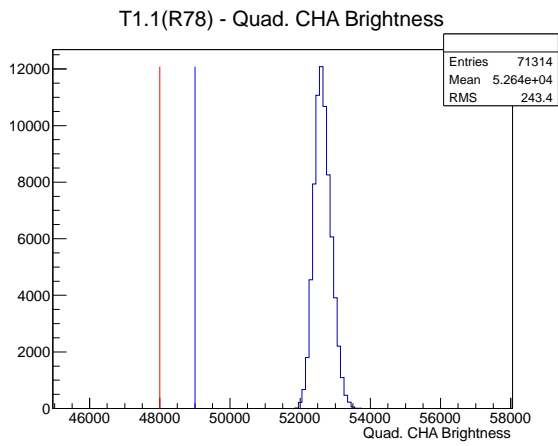

Target Performance Report - T1.1(R78)

Report Generated: February 4, 2012,

Last Actuation: 04/02/12 12:09:32

1 Operation Summary

	Last Shift	Total
Actuations:	71.3K	760.4 K
Quadrature Count errors:	0	0
Fiber ADC errors:	0	0
BPS errors (during actuation):	0	0
(R78) Gaps > 3s & < 10s:	0	0
(R78) Gaps > 10s:	2	8
(R78) SP2 Corrections:	0	1
(R78) Capture Over/Under shoots:	0/0	0/0

2 Mechanical Performance

Starting position for the last 2000 actuations.

Starting position width over time.

Acceleration for the last 2000 actuations.

Acceleration over time.

3 Optical Performance

4 BPS Check