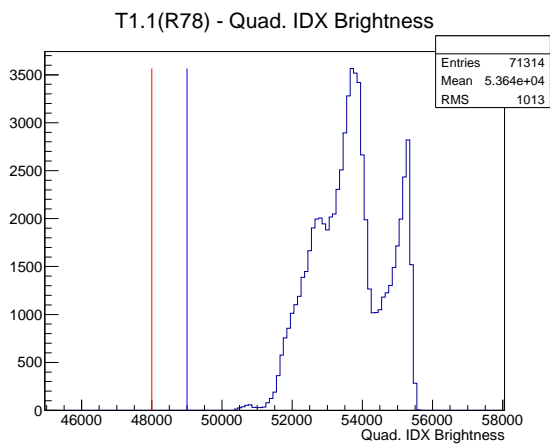

Target Performance Report - T1.1(R78)

Report Generated: February 4, 2012,

Last Actuation: 04/02/12 12:09:32

1 Operation Summary

	Last Shift	Total
Actuations:	71.3K	760.4 K
Quadrature Count errors:	0	0
Fiber ADC errors:	0	0
BPS errors (during actuation):	0	0
(R78) Gaps > 3s & < 10s:	0	0
(R78) Gaps > 10s:	2	8
(R78) SP2 Corrections:	0	1
(R78) Capture Over/Under shoots:	0/0	0/0

2 Mechanical Performance

Starting position for the last 2000 actuations.

Starting position width over time.

Acceleration for the last 2000 actuations.

Acceleration over time.

3 Optical Performance

4 BPS Check