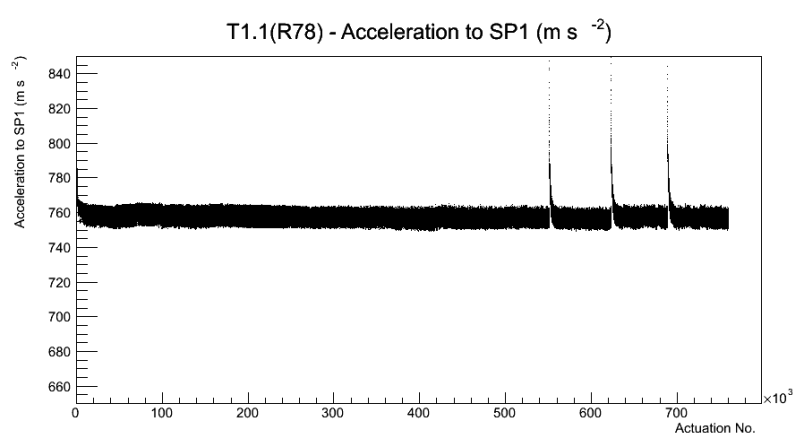

Target Performance Report - T1.1(R78)

Report Generated: February 4, 2012,

Last Actuation: 04/02/12 12:09:32

1 Operation Summary

	Last Shift	Total
Actuations:	71.3K	760.4 K
Quadrature Count errors:	0	0
Fiber ADC errors:	0	0
BPS errors (during actuation):	0	0
(R78) Gaps > 3s & < 10s:	0	0
(R78) Gaps > 10s:	2	8
(R78) SP2 Corrections:	0	1
(R78) Capture Over/Under shoots:	0/0	0/0

2 Mechanical Performance

Starting position for the last 2000 actuations.

Starting position width over time.

Acceleration for the last 2000 actuations.

Acceleration over time.

3 Optical Performance

4 BPS Check