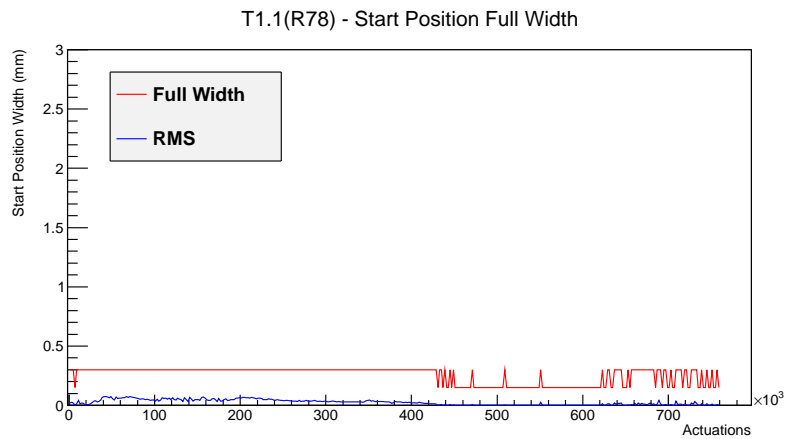

Target Performance Report - T1.1(R78)

Report Generated: February 4, 2012,

Last Actuation: 04/02/12 12:09:32

1 Operation Summary

	Last Shift	Total
Actuations:	71.3K	760.4 K
Quadrature Count errors:	0	0
Fiber ADC errors:	0	0
BPS errors (during actuation):	0	0
(R78) Gaps > 3s & < 10s:	0	0
(R78) Gaps > 10s:	2	8
(R78) SP2 Corrections:	0	1
(R78) Capture Over/Under shoots:	0/0	0/0

2 Mechanical Performance

Starting position for the last 2000 actuations.

Starting position width over time.

Acceleration for the last 2000 actuations.

Acceleration over time.

3 Optical Performance

4 BPS Check