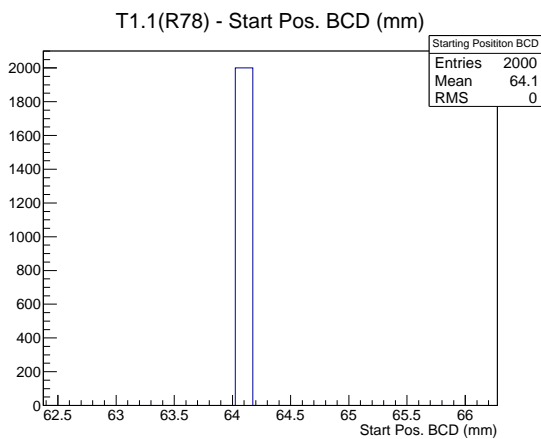

Target Performance Report - T1.1(R78)

Report Generated: February 4, 2012,

Last Actuation: 04/02/12 12:09:32

1 Operation Summary

	Last Shift	Total
Actuations:	71.3K	760.4 K
Quadrature Count errors:	0	0
Fiber ADC errors:	0	0
BPS errors (during actuation):	0	0
(R78) Gaps > 3s & < 10s:	0	0
(R78) Gaps > 10s:	2	8
(R78) SP2 Corrections:	0	1
(R78) Capture Over/Under shoots:	0/0	0/0

2 Mechanical Performance

Starting position for the last 2000 actuations.

Starting position width over time.

Acceleration for the last 2000 actuations.

Acceleration over time.

3 Optical Performance

4 BPS Check