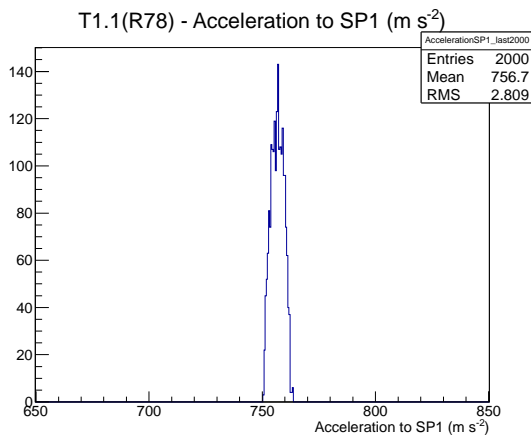

## 1 Operation Summary

	Last Shift	Total
Actuations:	65.9K	689.0 K
Quadrature Count errors:	0	0
Fiber ADC errors:	0	0
BPS errors (during actuation):	0	0
(R78) Gaps > 3s & < 10s:	0	0
(R78) Gaps > 10s:	2	6
(R78) SP2 Corrections:	0	1
(R78) Capture Over/Under shoots:	0/0	0/0

## 2 Mechanical Performance

Starting position for the last 2000 actuations.

Starting position width over time.

Acceleration for the last 2000 actuations.

Acceleration over time.