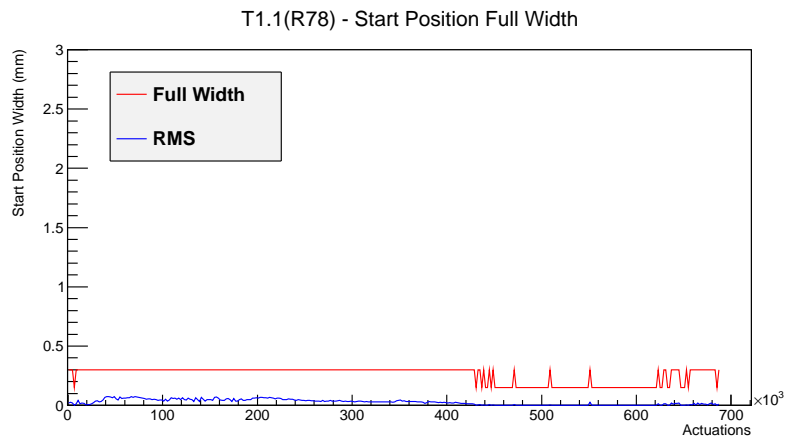

## 1 Operation Summary

	Last Shift	Total
Actuations:	65.9K	689.0 K
Quadrature Count errors:	0	0
Fiber ADC errors:	0	0
BPS errors (during actuation):	0	0
(R78) Gaps > 3s & < 10s:	0	0
(R78) Gaps > 10s:	2	6
(R78) SP2 Corrections:	0	1
(R78) Capture Over/Under shoots:	0/0	0/0

## 2 Mechanical Performance

Starting position for the last 2000 actuations.

Starting position width over time.

Acceleration for the last 2000 actuations.

Acceleration over time.