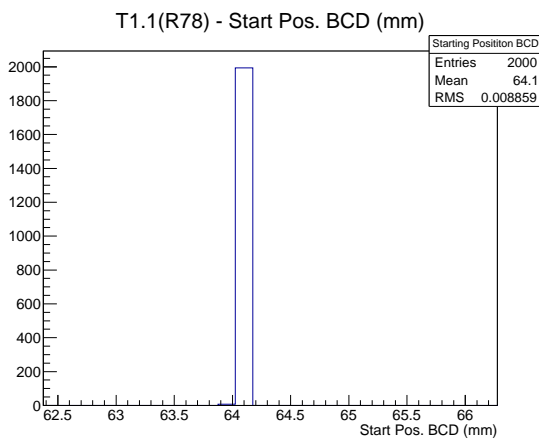

## 1 Operation Summary

	Last Shift	Total
Actuations:	65.9K	689.0 K
Quadrature Count errors:	0	0
Fiber ADC errors:	0	0
BPS errors (during actuation):	0	0
(R78) Gaps > 3s & < 10s:	0	0
(R78) Gaps > 10s:	2	6
(R78) SP2 Corrections:	0	1
(R78) Capture Over/Under shoots:	0/0	0/0

## 2 Mechanical Performance

Starting position for the last 2000 actuations.

Starting position width over time.

Acceleration for the last 2000 actuations.

Acceleration over time.