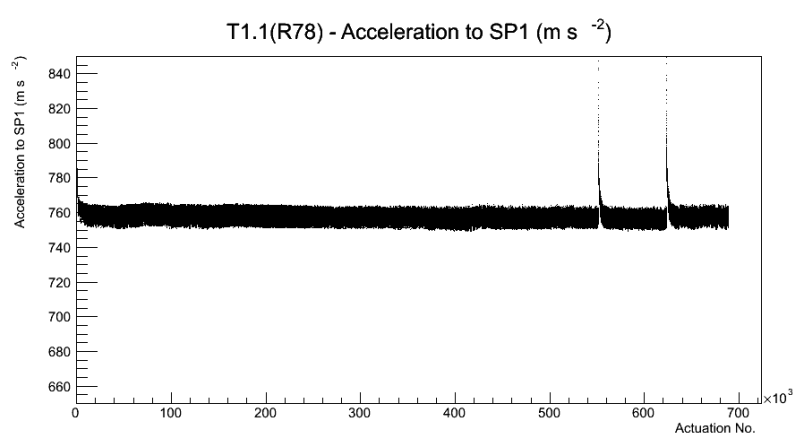

## 1 Operation Summary

	Last Shift	Total
Actuations:	65.9K	689.0 K
Quadrature Count errors:	0	0
Fiber ADC errors:	0	0
BPS errors (during actuation):	0	0
(R78) Gaps > 3s & < 10s:	0	0
(R78) Gaps > 10s:	2	6
(R78) SP2 Corrections:	0	1
(R78) Capture Over/Under shoots:	0/0	0/0

## 2 Mechanical Performance

Starting position for the last 2000 actuations.

Starting position width over time.

Acceleration for the last 2000 actuations.

Acceleration over time.