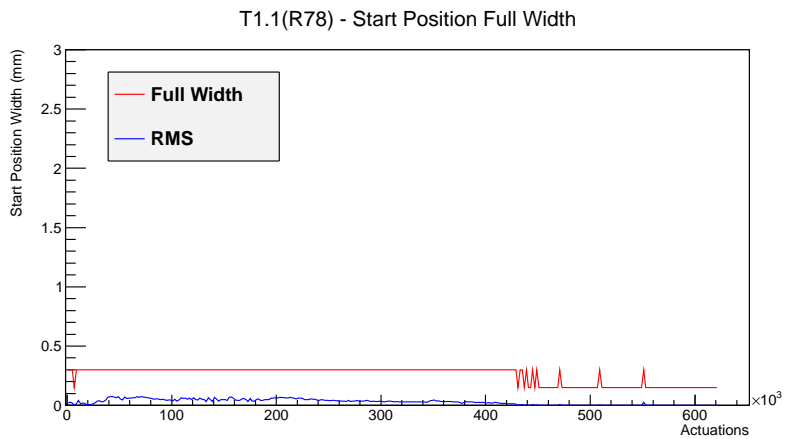

Target Performance Report - T1.1(R78)

Report Generated: February 2, 2012,

Last Actuation: 02/02/12 11:42:02

1 Operation Summary

	Last Shift	Total
Actuations:	71.8K	623.1 K
Quadrature Count errors:	0	0
Fiber ADC errors:	0	0
BPS errors (during actuation):	0	0
(R78) Gaps > 3s & < 10s:	0	0
(R78) Gaps > 10s:	2	4
(R78) SP2 Corrections:	0	1
(R78) Capture Over/Under shoots:	0/0	0/0

2 Mechanical Performance

Starting position for the last 2000 actuations.

Starting position width over time.

Acceleration for the last 2000 actuations.

Acceleration over time.

3 Optical Performance

4 BPS Check