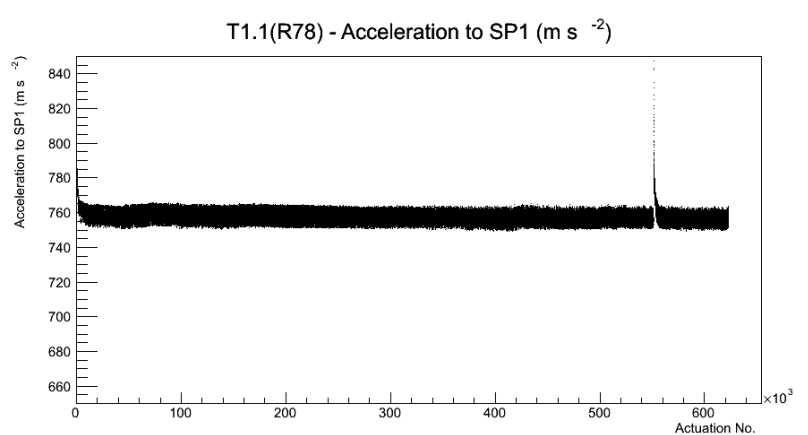

Target Performance Report - T1.1(R78)

Report Generated: February 2, 2012,

Last Actuation: 02/02/12 11:42:02

1 Operation Summary

	Last Shift	Total
Actuations:	71.8K	623.1 K
Quadrature Count errors:	0	0
Fiber ADC errors:	0	0
BPS errors (during actuation):	0	0
(R78) Gaps > 3s & < 10s:	0	0
(R78) Gaps > 10s:	2	4
(R78) SP2 Corrections:	0	1
(R78) Capture Over/Under shoots:	0/0	0/0

2 Mechanical Performance

Starting position for the last 2000 actuations.

Starting position width over time.

Acceleration for the last 2000 actuations.

Acceleration over time.

3 Optical Performance

4 BPS Check