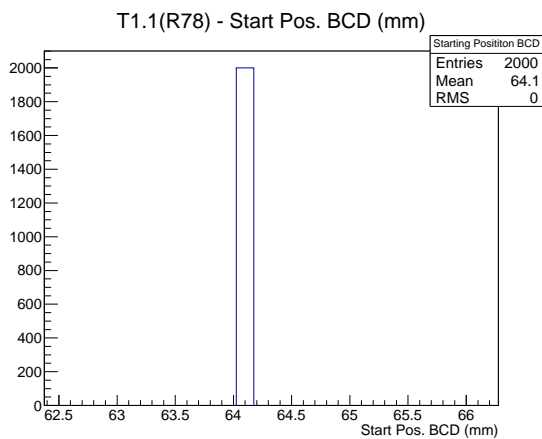

Target Performance Report - T1.1(R78)

Report Generated: February 2, 2012,

Last Actuation: 02/02/12 11:42:02

1 Operation Summary

	Last Shift	Total
Actuations:	71.8K	623.1 K
Quadrature Count errors:	0	0
Fiber ADC errors:	0	0
BPS errors (during actuation):	0	0
(R78) Gaps > 3s & < 10s:	0	0
(R78) Gaps > 10s:	2	4
(R78) SP2 Corrections:	0	1
(R78) Capture Over/Under shoots:	0/0	0/0

2 Mechanical Performance

Starting position for the last 2000 actuations.

Starting position width over time.

Acceleration for the last 2000 actuations.

Acceleration over time.

3 Optical Performance

4 BPS Check