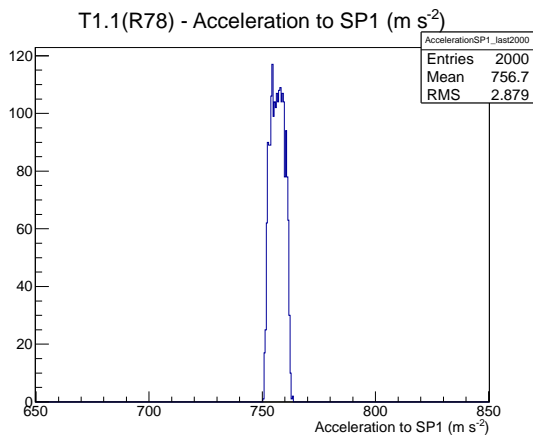

Target Performance Report - T1.1(R78)

Report Generated: February 2, 2012,

Last Actuation: 02/02/12 11:42:02

1 Operation Summary

	Last Shift	Total
Actuations:	71.8K	623.1 K
Quadrature Count errors:	0	0
Fiber ADC errors:	0	0
BPS errors (during actuation):	0	0
(R78) Gaps > 3s & < 10s:	0	0
(R78) Gaps > 10s:	2	4
(R78) SP2 Corrections:	0	1
(R78) Capture Over/Under shoots:	0/0	0/0

2 Mechanical Performance

Starting position for the last 2000 actuations.

Starting position width over time.

Acceleration for the last 2000 actuations.

Acceleration over time.

3 Optical Performance

4 BPS Check