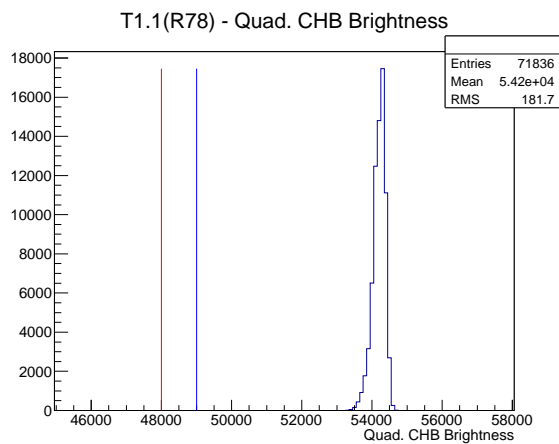

Target Performance Report - T1.1(R78)

Report Generated: February 2, 2012,

Last Actuation: 02/02/12 11:42:02

1 Operation Summary

	Last Shift	Total
Actuations:	71.8K	623.1 K
Quadrature Count errors:	0	0
Fiber ADC errors:	0	0
BPS errors (during actuation):	0	0
(R78) Gaps > 3s & < 10s:	0	0
(R78) Gaps > 10s:	2	4
(R78) SP2 Corrections:	0	1
(R78) Capture Over/Under shoots:	0/0	0/0

2 Mechanical Performance

Starting position for the last 2000 actuations.

Starting position width over time.

Acceleration for the last 2000 actuations.

Acceleration over time.

3 Optical Performance

4 BPS Check