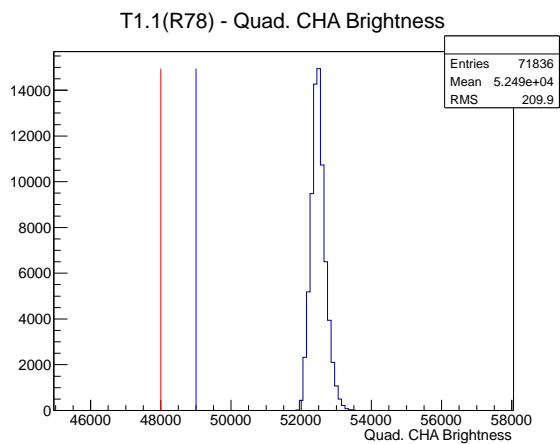

Target Performance Report - T1.1(R78)

Report Generated: February 2, 2012,

Last Actuation: 02/02/12 11:42:02

1 Operation Summary

	Last Shift	Total
Actuations:	71.8K	623.1 K
Quadrature Count errors:	0	0
Fiber ADC errors:	0	0
BPS errors (during actuation):	0	0
(R78) Gaps > 3s & < 10s:	0	0
(R78) Gaps > 10s:	2	4
(R78) SP2 Corrections:	0	1
(R78) Capture Over/Under shoots:	0/0	0/0

2 Mechanical Performance

Starting position for the last 2000 actuations.

Starting position width over time.

Acceleration for the last 2000 actuations.

Acceleration over time.

3 Optical Performance

4 BPS Check