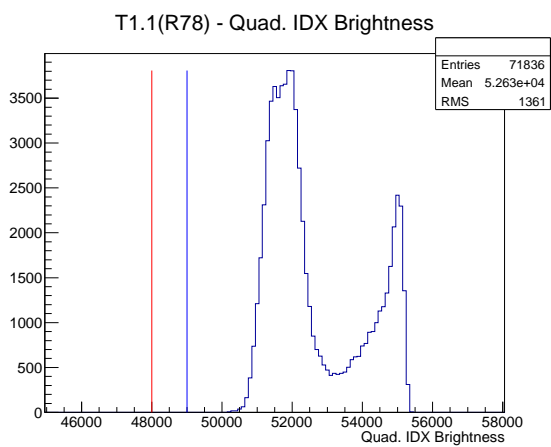

Target Performance Report - T1.1(R78)

Report Generated: February 2, 2012,

Last Actuation: 02/02/12 11:42:02

1 Operation Summary

	Last Shift	Total
Actuations:	71.8K	623.1 K
Quadrature Count errors:	0	0
Fiber ADC errors:	0	0
BPS errors (during actuation):	0	0
(R78) Gaps > 3s & < 10s:	0	0
(R78) Gaps > 10s:	2	4
(R78) SP2 Corrections:	0	1
(R78) Capture Over/Under shoots:	0/0	0/0

2 Mechanical Performance

Starting position for the last 2000 actuations.

Starting position width over time.

Acceleration for the last 2000 actuations.

Acceleration over time.

3 Optical Performance

4 BPS Check