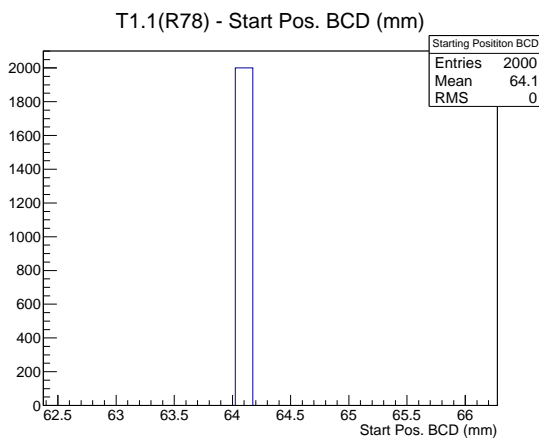

Target Performance Report - T1.1(R78)

Report Generated: February 1, 2012,

Last Actuation: 01/02/12 10:50:19

1 Operation Summary

	Last Shift	Total
Actuations:	65.0K	551.3 K
Quadrature Count errors:	0	0
Fiber ADC errors:	0	0
BPS errors (during actuation):	0	0
(R78) Gaps > 3s & < 10s:	0	0
(R78) Gaps > 10s:	0	2
(R78) SP2 Corrections:	0	1
(R78) Capture Over/Under shoots:	0/0	0/0

2 Mechanical Performance

Starting position for the last 2000 actuations.

Starting position width over time.

Acceleration for the last 2000 actuations.

Acceleration over time.

3 Optical Performance

4 BPS Check