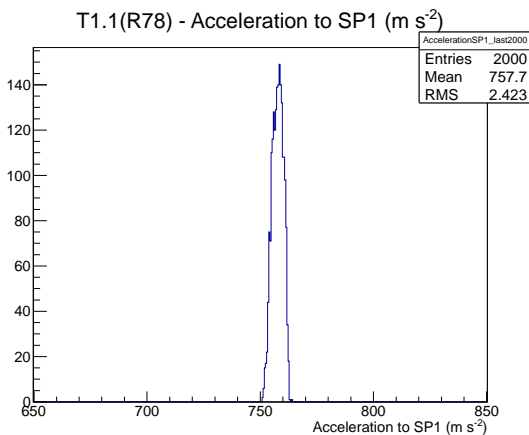

Target Performance Report - T1.1(R78)

Report Generated: February 1, 2012,

Last Actuation: 01/02/12 10:50:19

1 Operation Summary

	Last Shift	Total
Actuations:	65.0K	551.3 K
Quadrature Count errors:	0	0
Fiber ADC errors:	0	0
BPS errors (during actuation):	0	0
(R78) Gaps > 3s & < 10s:	0	0
(R78) Gaps > 10s:	0	2
(R78) SP2 Corrections:	0	1
(R78) Capture Over/Under shoots:	0/0	0/0

2 Mechanical Performance

Starting position for the last 2000 actuations.

Starting position width over time.

Acceleration for the last 2000 actuations.

Acceleration over time.

3 Optical Performance

4 BPS Check