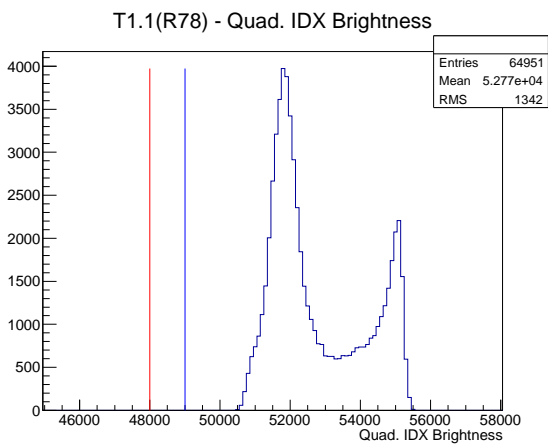

Target Performance Report - T1.1(R78)

Report Generated: February 1, 2012,

Last Actuation: 01/02/12 10:50:19

1 Operation Summary

	Last Shift	Total
Actuations:	65.0K	551.3 K
Quadrature Count errors:	0	0
Fiber ADC errors:	0	0
BPS errors (during actuation):	0	0
(R78) Gaps > 3s & < 10s:	0	0
(R78) Gaps > 10s:	0	2
(R78) SP2 Corrections:	0	1
(R78) Capture Over/Under shoots:	0/0	0/0

2 Mechanical Performance

Starting position for the last 2000 actuations.

Starting position width over time.

Acceleration for the last 2000 actuations.

Acceleration over time.

3 Optical Performance

4 BPS Check