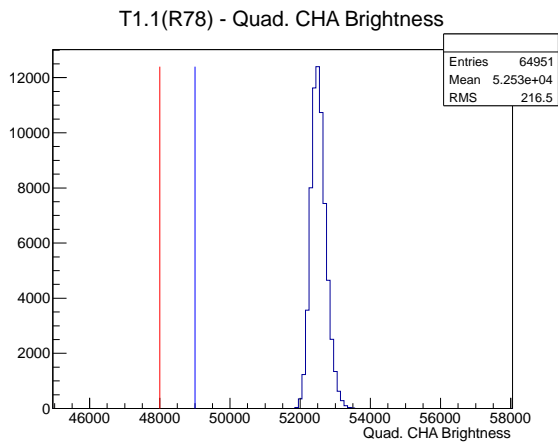

Target Performance Report - T1.1(R78)

Report Generated: February 1, 2012,

Last Actuation: 01/02/12 10:50:19

1 Operation Summary

	Last Shift	Total
Actuations:	65.0K	551.3 K
Quadrature Count errors:	0	0
Fiber ADC errors:	0	0
BPS errors (during actuation):	0	0
(R78) Gaps > 3s & < 10s:	0	0
(R78) Gaps > 10s:	0	2
(R78) SP2 Corrections:	0	1
(R78) Capture Over/Under shoots:	0/0	0/0

2 Mechanical Performance

Starting position for the last 2000 actuations.

Starting position width over time.

Acceleration for the last 2000 actuations.

Acceleration over time.

3 Optical Performance

4 BPS Check