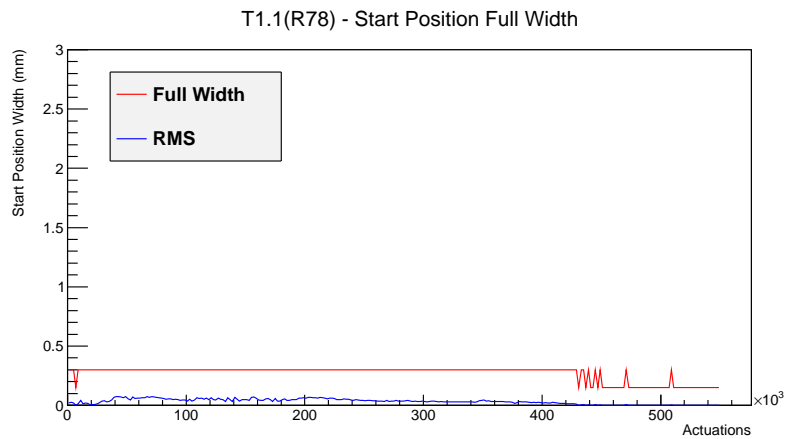

Target Performance Report - T1.1(R78)

Report Generated: February 1, 2012,

Last Actuation: 01/02/12 10:50:19

1 Operation Summary

	Last Shift	Total
Actuations:	65.0K	551.3 K
Quadrature Count errors:	0	0
Fiber ADC errors:	0	0
BPS errors (during actuation):	0	0
(R78) Gaps > 3s & < 10s:	0	0
(R78) Gaps > 10s:	0	2
(R78) SP2 Corrections:	0	1
(R78) Capture Over/Under shoots:	0/0	0/0

2 Mechanical Performance

Starting position for the last 2000 actuations.

Starting position width over time.

Acceleration for the last 2000 actuations.

Acceleration over time.

3 Optical Performance

4 BPS Check