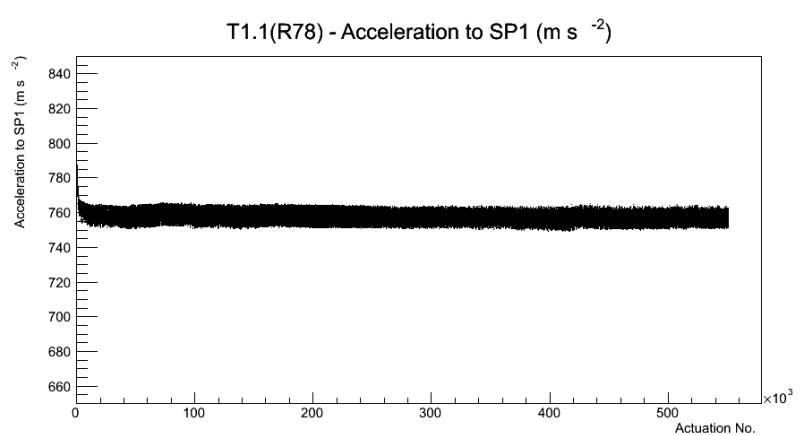

Target Performance Report - T1.1(R78)

Report Generated: February 1, 2012,

Last Actuation: 01/02/12 10:50:19

1 Operation Summary

	Last Shift	Total
Actuations:	65.0K	551.3 K
Quadrature Count errors:	0	0
Fiber ADC errors:	0	0
BPS errors (during actuation):	0	0
(R78) Gaps > 3s & < 10s:	0	0
(R78) Gaps > 10s:	0	2
(R78) SP2 Corrections:	0	1
(R78) Capture Over/Under shoots:	0/0	0/0

2 Mechanical Performance

Starting position for the last 2000 actuations.

Starting position width over time.

Acceleration for the last 2000 actuations.

Acceleration over time.

3 Optical Performance

4 BPS Check