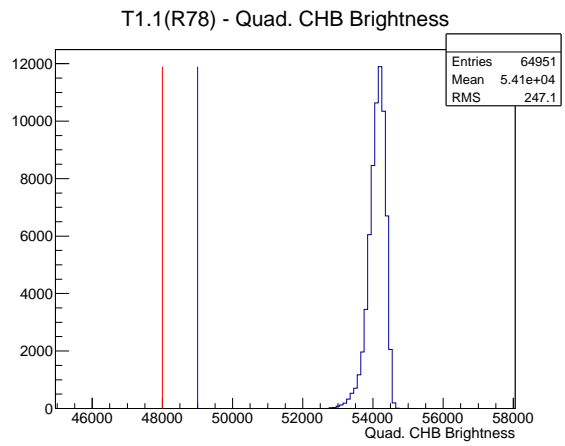

Target Performance Report - T1.1(R78)

Report Generated: February 1, 2012,

Last Actuation: 01/02/12 10:50:19

1 Operation Summary

	Last Shift	Total
Actuations:	65.0K	551.3 K
Quadrature Count errors:	0	0
Fiber ADC errors:	0	0
BPS errors (during actuation):	0	0
(R78) Gaps > 3s & < 10s:	0	0
(R78) Gaps > 10s:	0	2
(R78) SP2 Corrections:	0	1
(R78) Capture Over/Under shoots:	0/0	0/0

2 Mechanical Performance

Starting position for the last 2000 actuations.

Starting position width over time.

Acceleration for the last 2000 actuations.

Acceleration over time.

3 Optical Performance

4 BPS Check